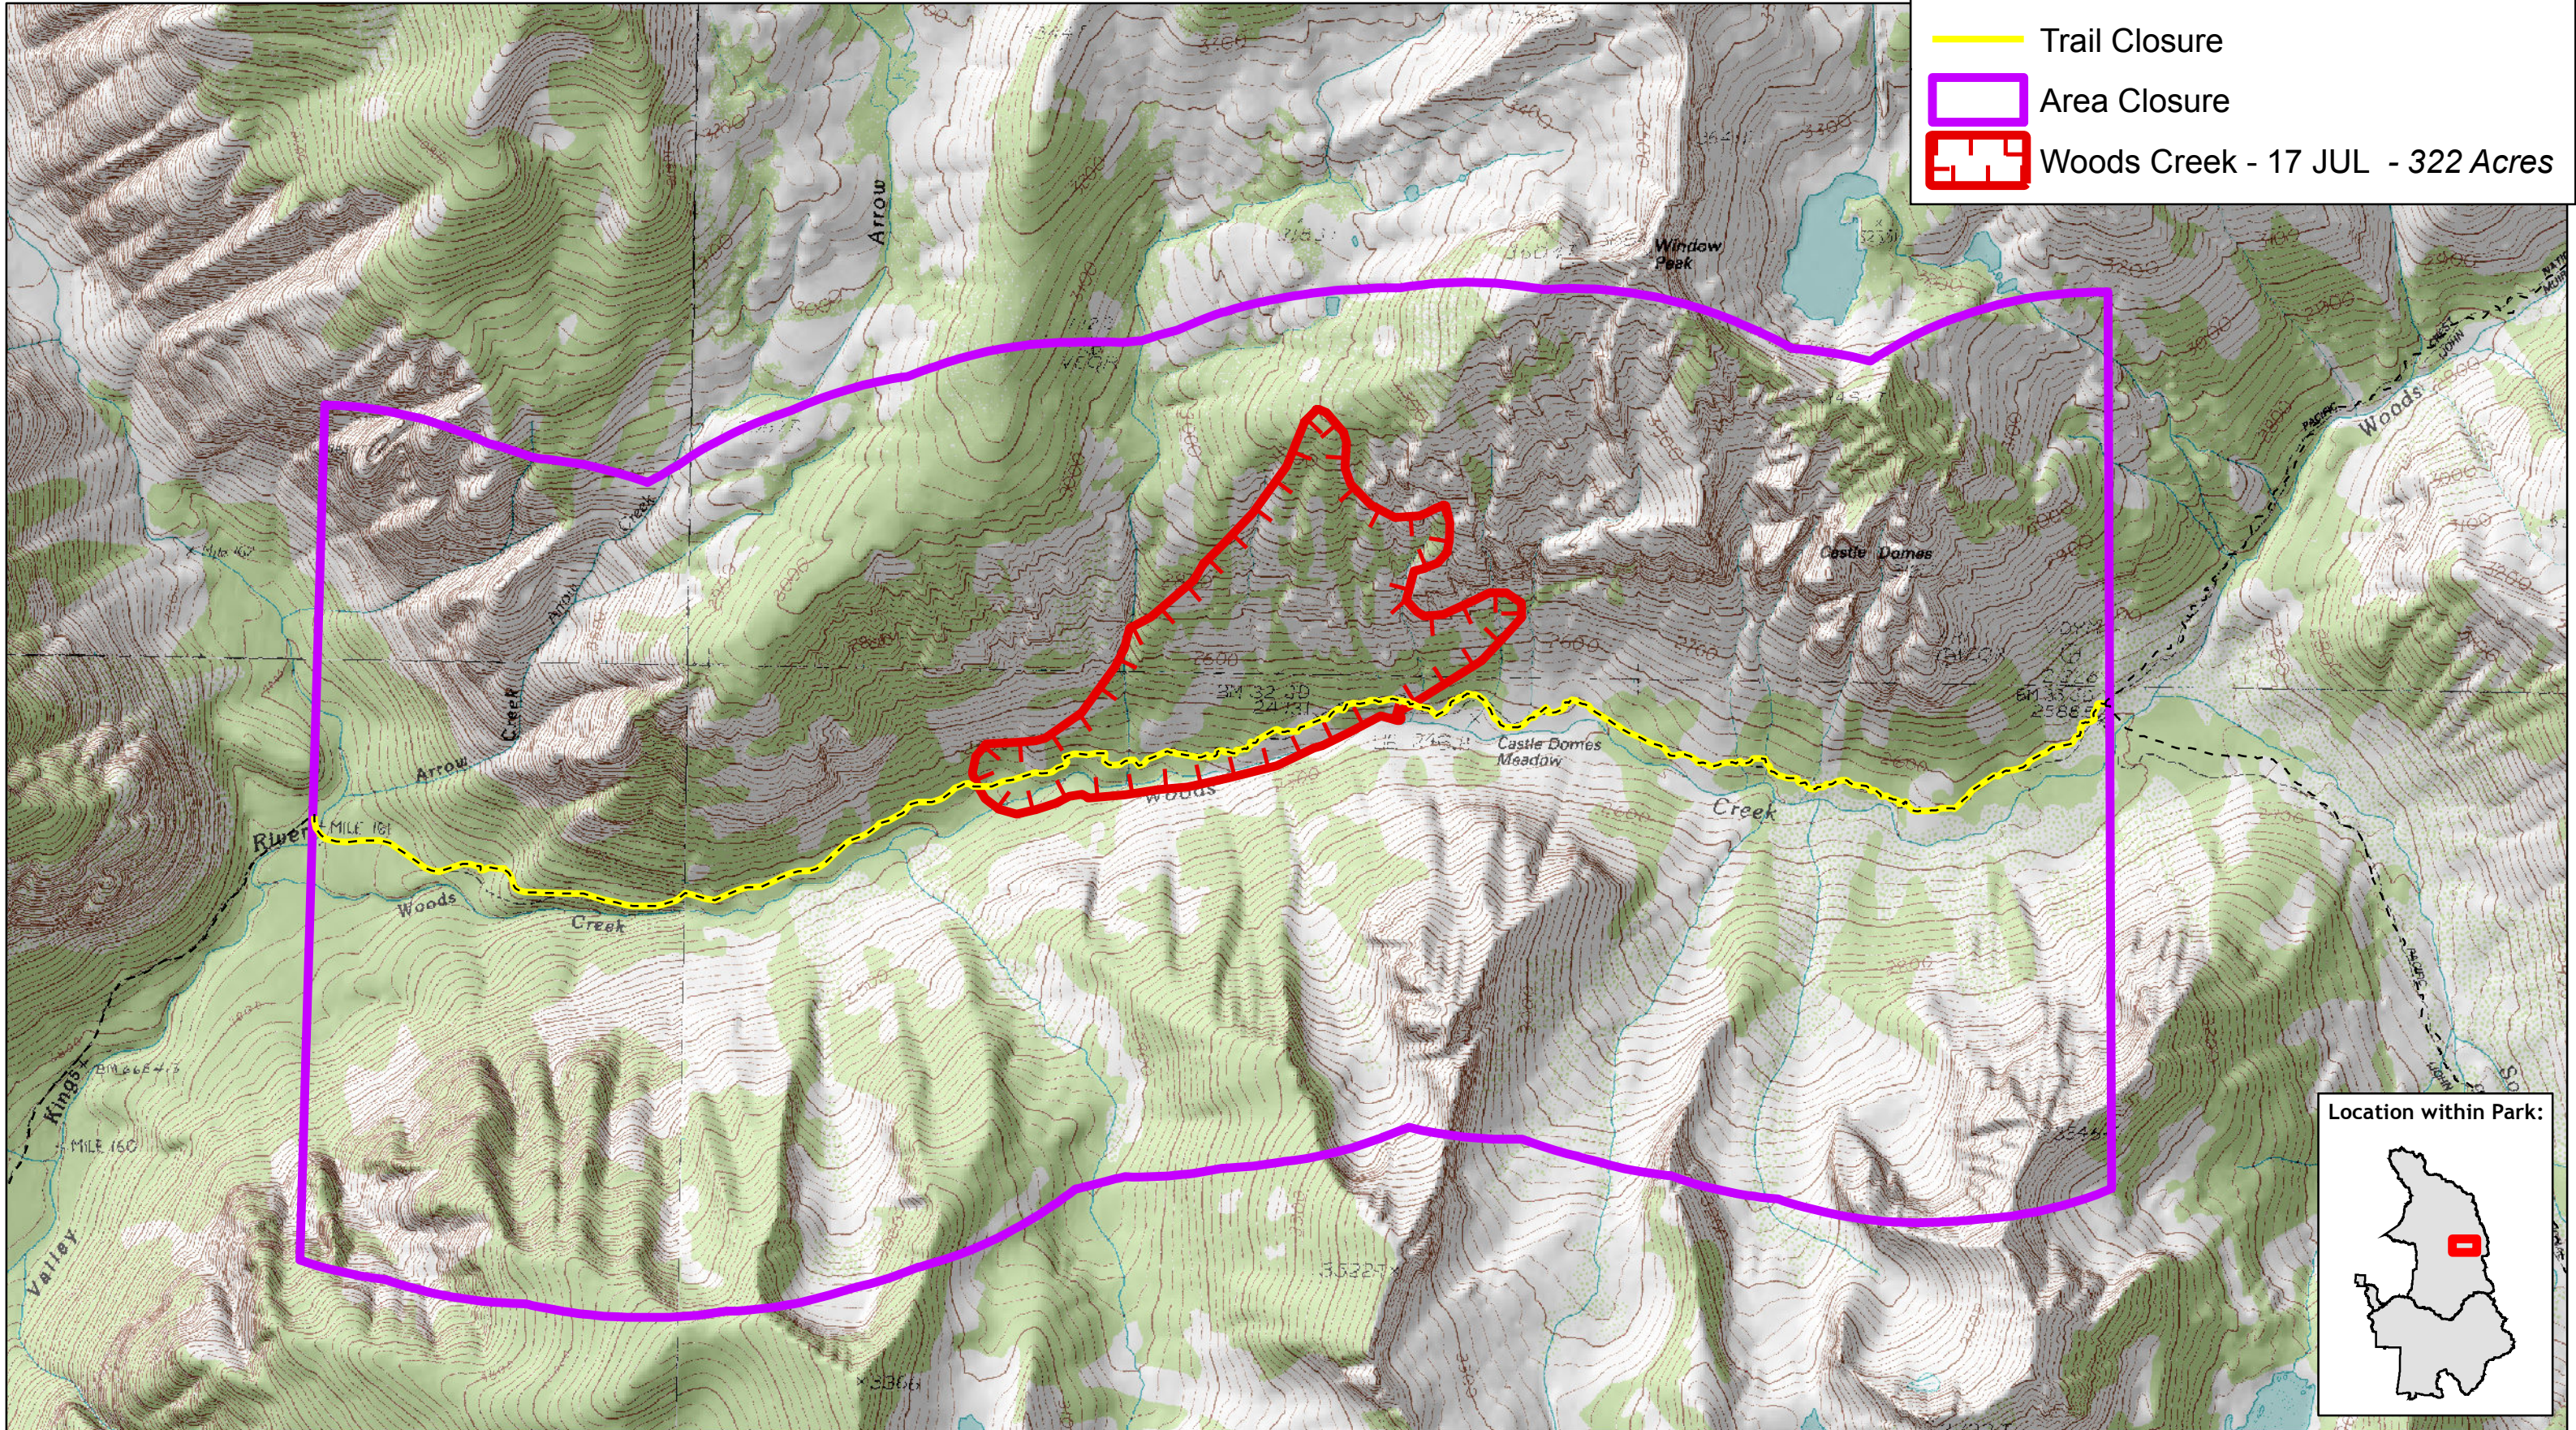

Woods Creek Fire

Sequoia & Kings Canyon National Parks

- Trails
- Trail Closure
- Area Closure
- ▣ Woods Creek - 17 JUL - 322 Acres

1:24,000

Map by NPS(kf), 7/18/2012