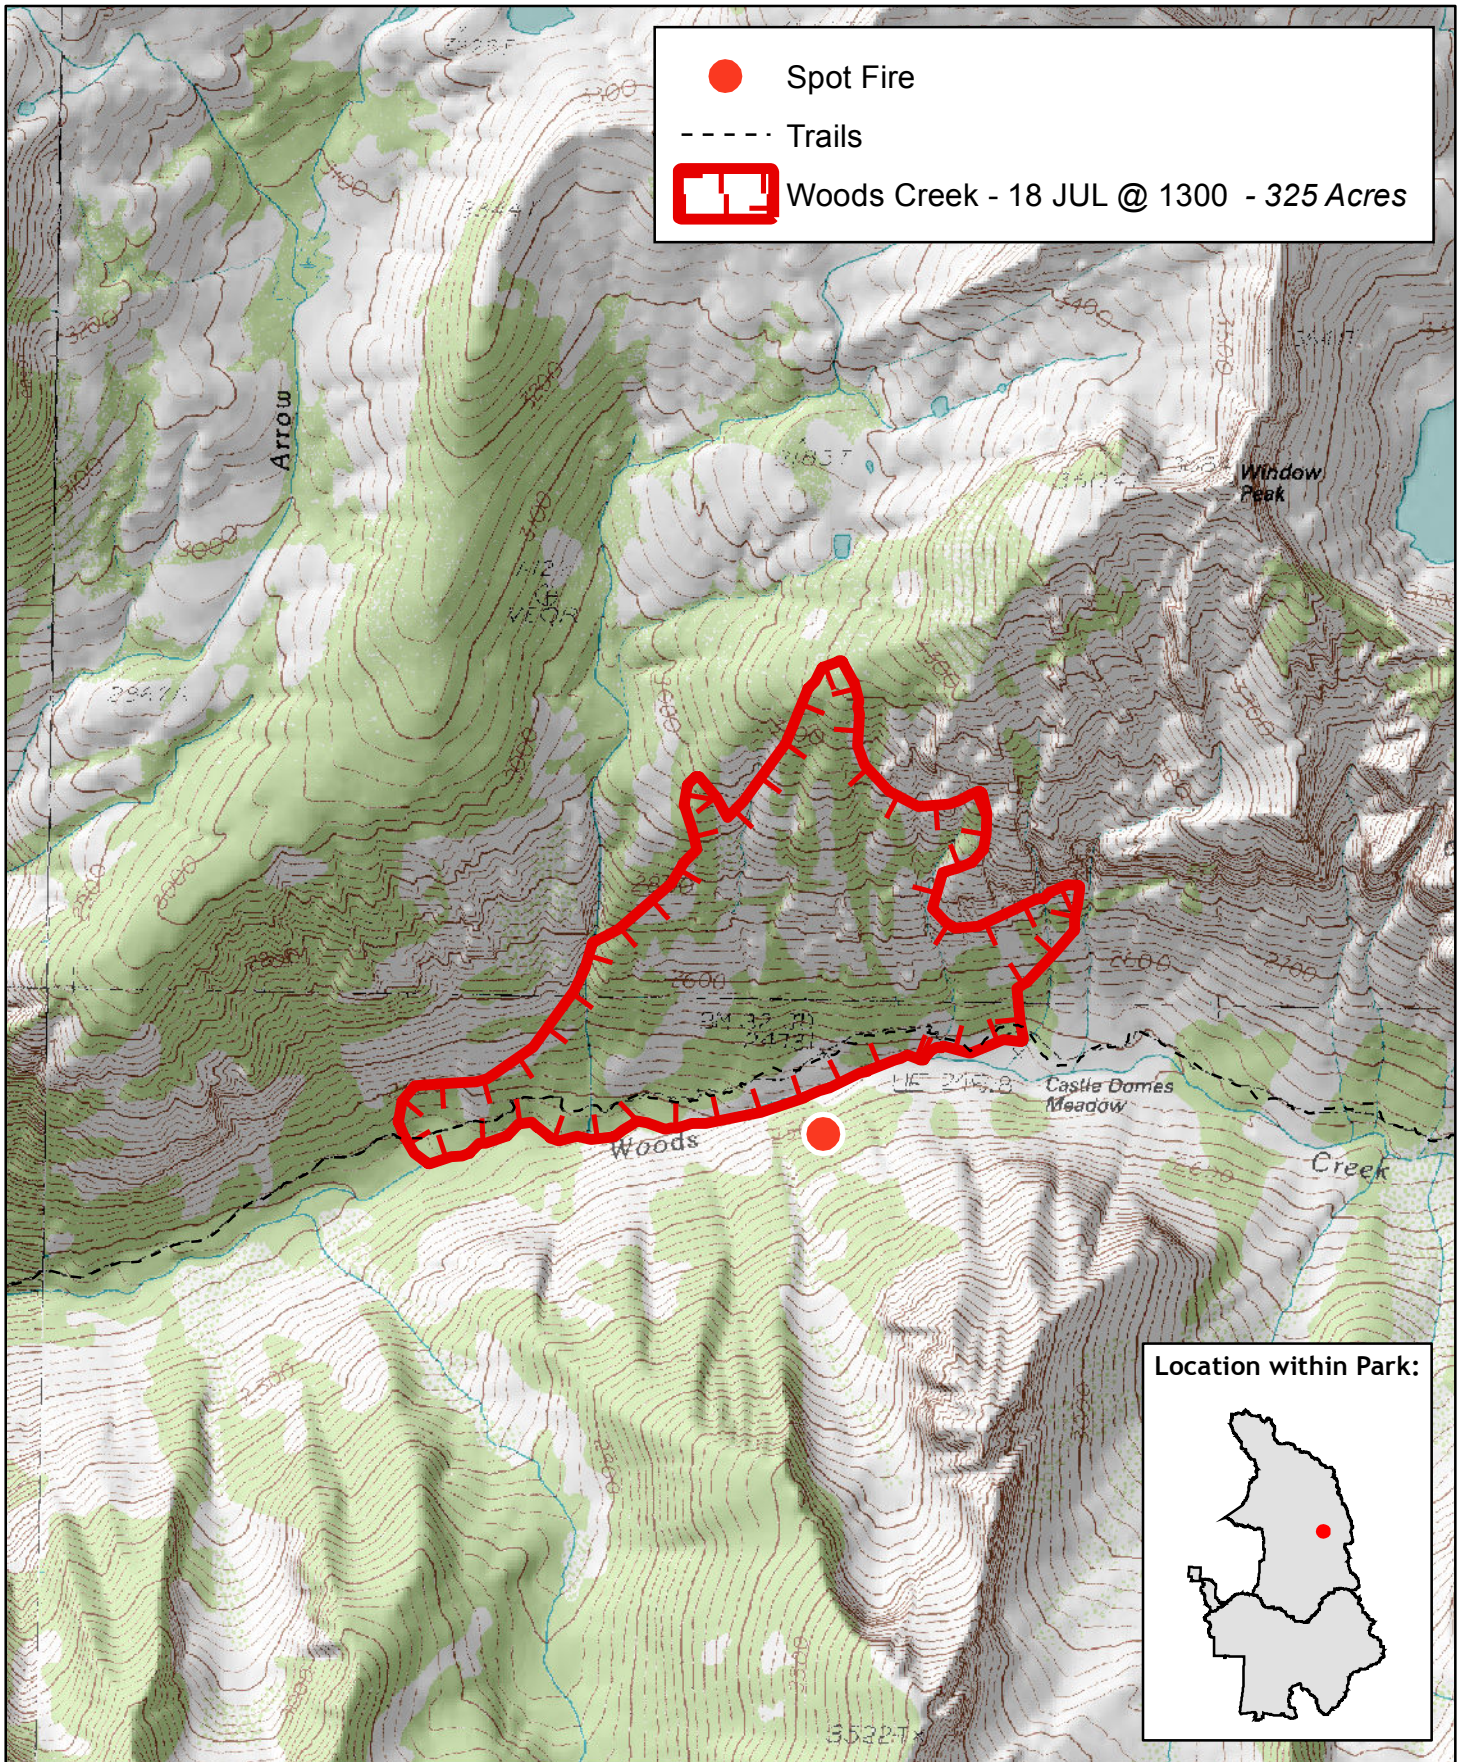

Woods Creek Fire

Sequoia & Kings Canyon National Parks

1:24,000

Map by NPS(kf), 7/19/2012