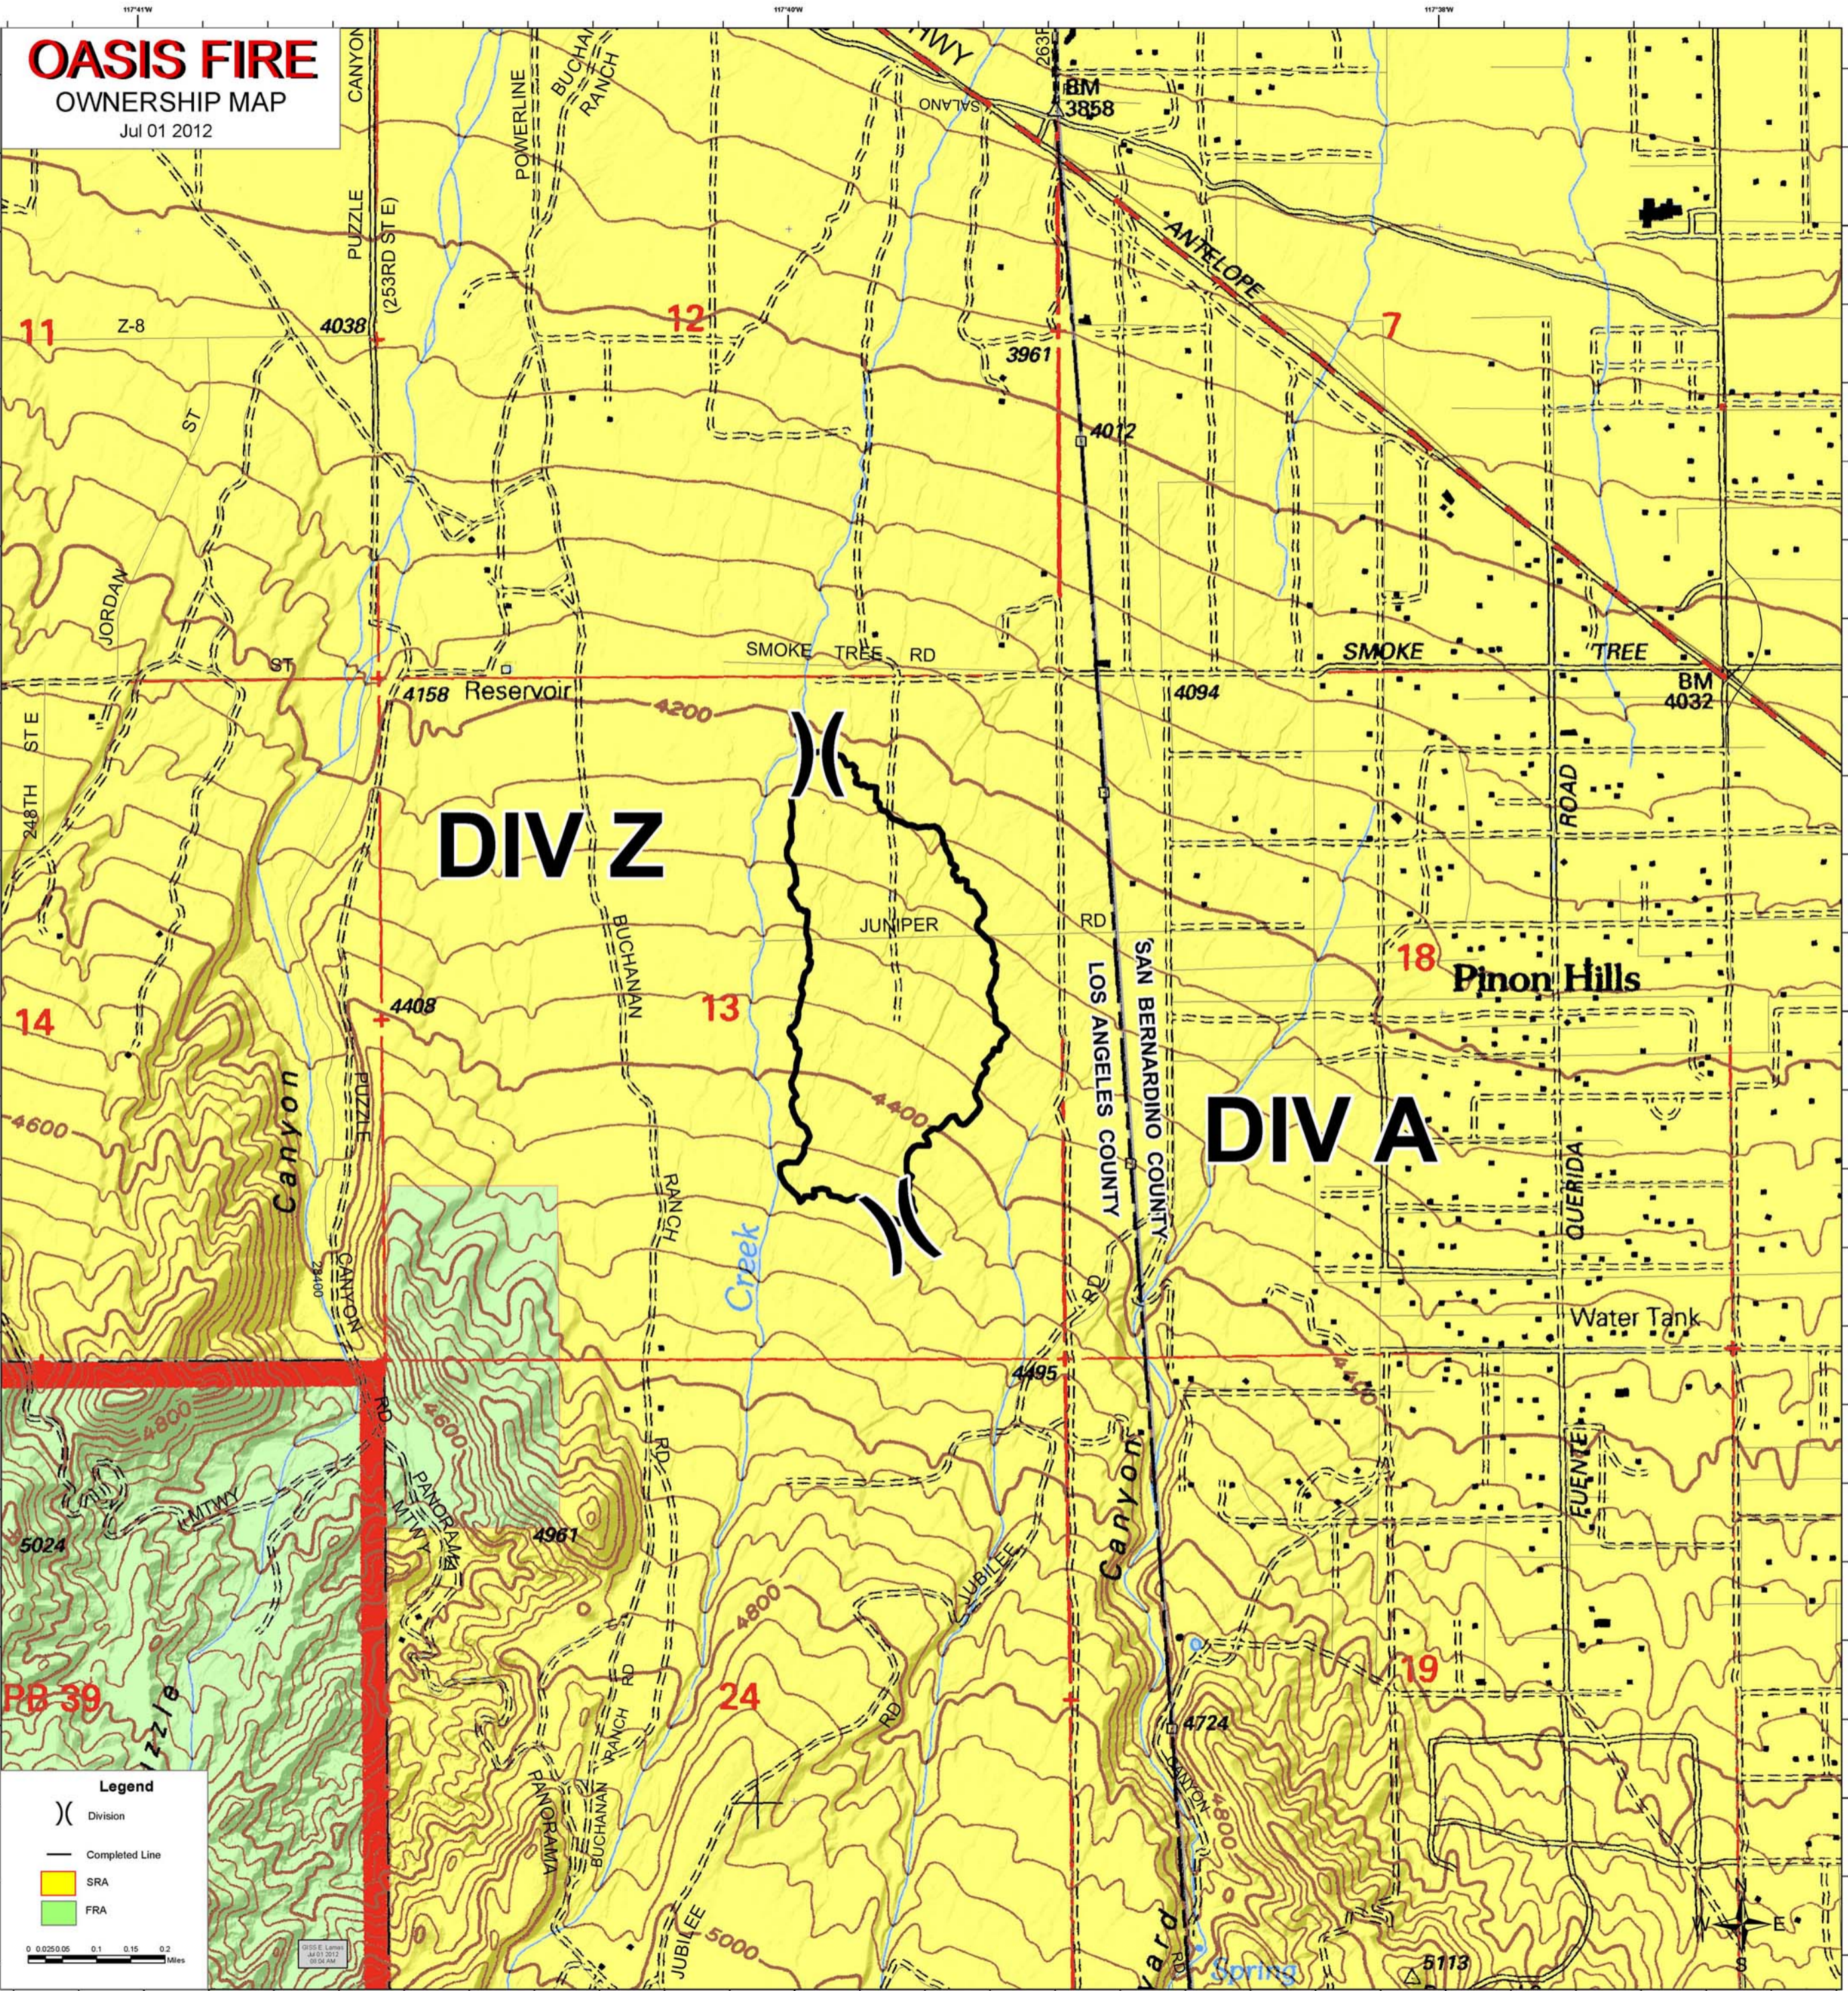

OASIS FIRE

OWNERSHIP MAP

Jul 01 2012

DIV Z

DIV A

Pinon Hills

11

12

7

14

13

18

24

19

Legend

- Division
- Completed Line
- SRA
- FRA

0 0.0250.05 0.1 0.15 0.2 Miles

GIS E. Larson
Jul 01 2012
09:04 AM