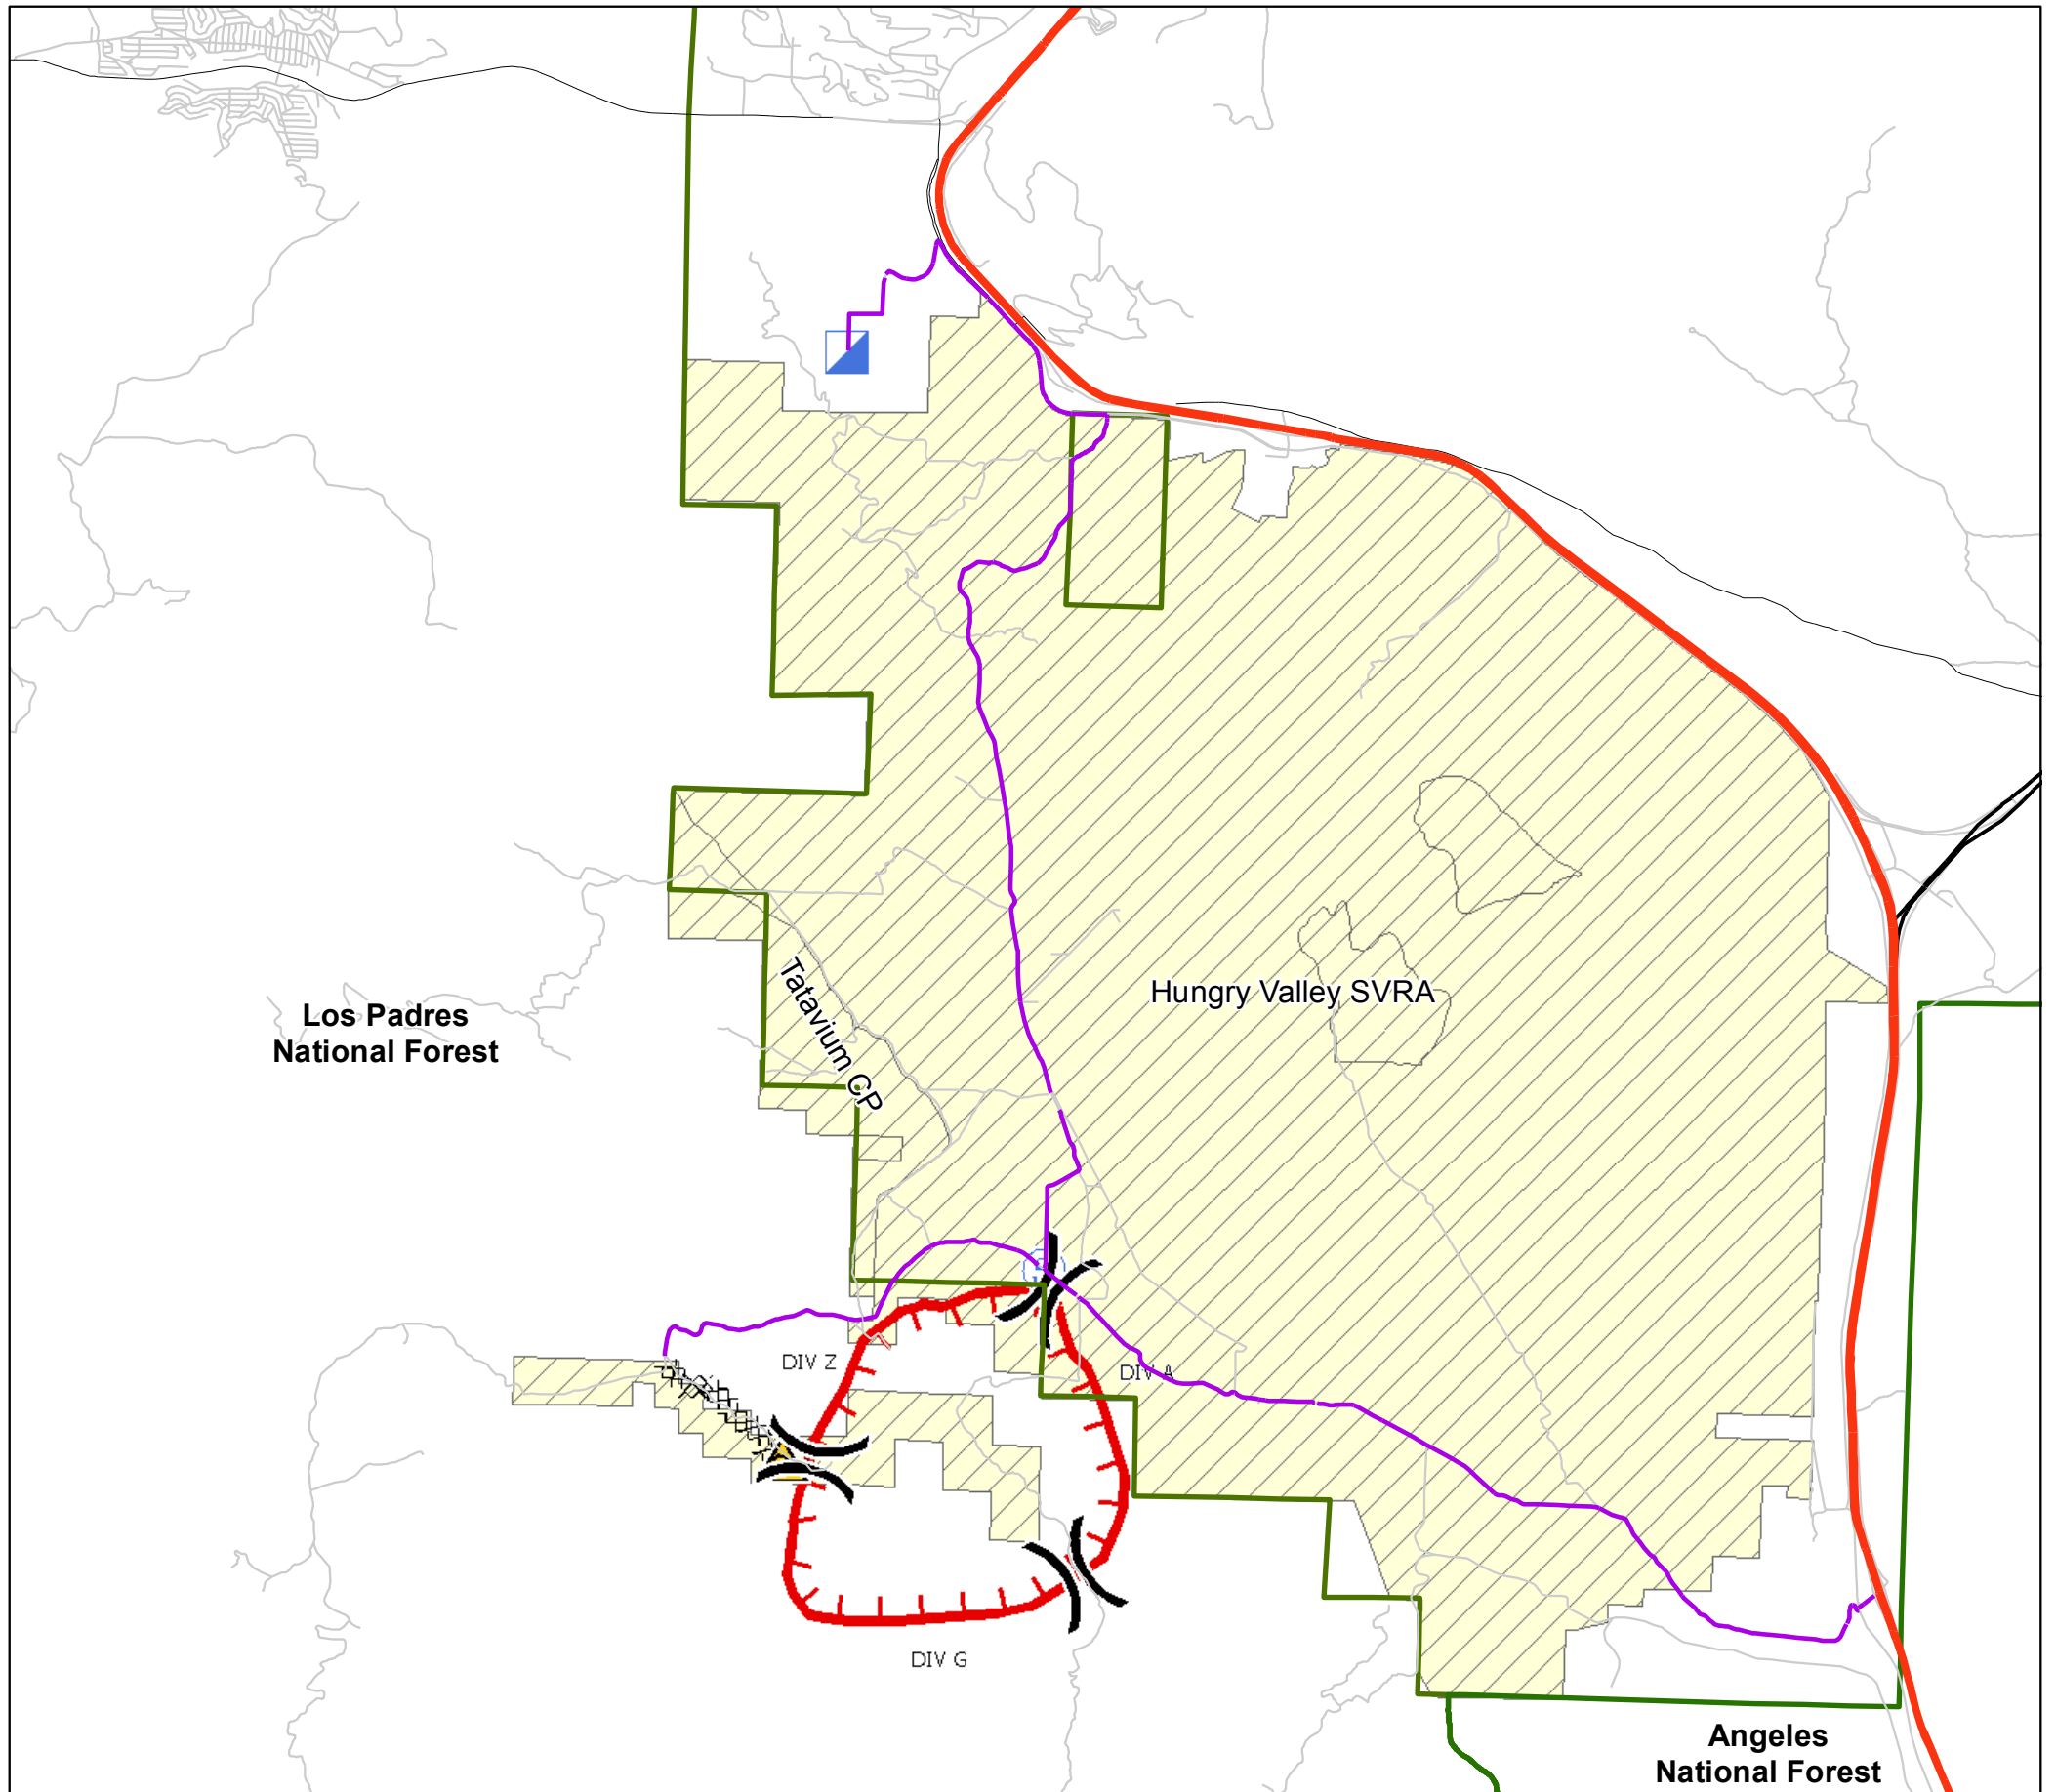

Transportation Map

Hill Fire

CA-LPF-1505

Los Padres National Forest

-  Incident Command Post
-  Staging Area
-  Drop Point
-  Uncontrolled Fire Edge
-  Completed Dozer Line
-  Safety Zone
-  Helibase
-  Division Break

doolins 20120624 1100