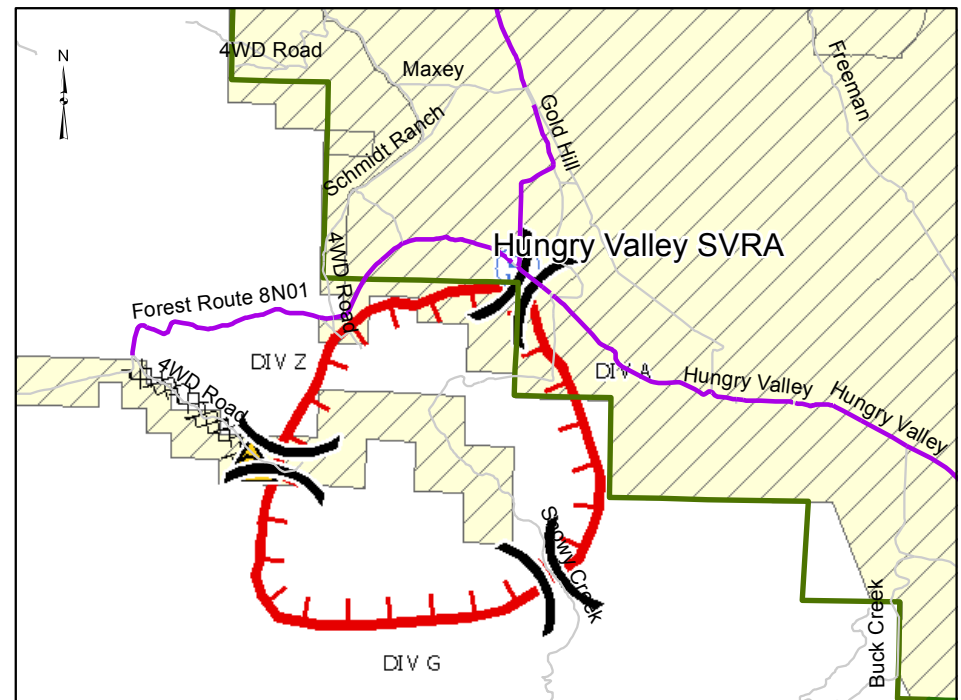

Transportation Map

Hill Fire

CA-LPF-1505

Los Padres National Forest

-  Incident Command Post
-  Staging Area
-  Drop Point
-  Uncontrolled Fire Edge
-  Completed Dozer Line
-  Safety Zone
-  Helibase
-  Division Break