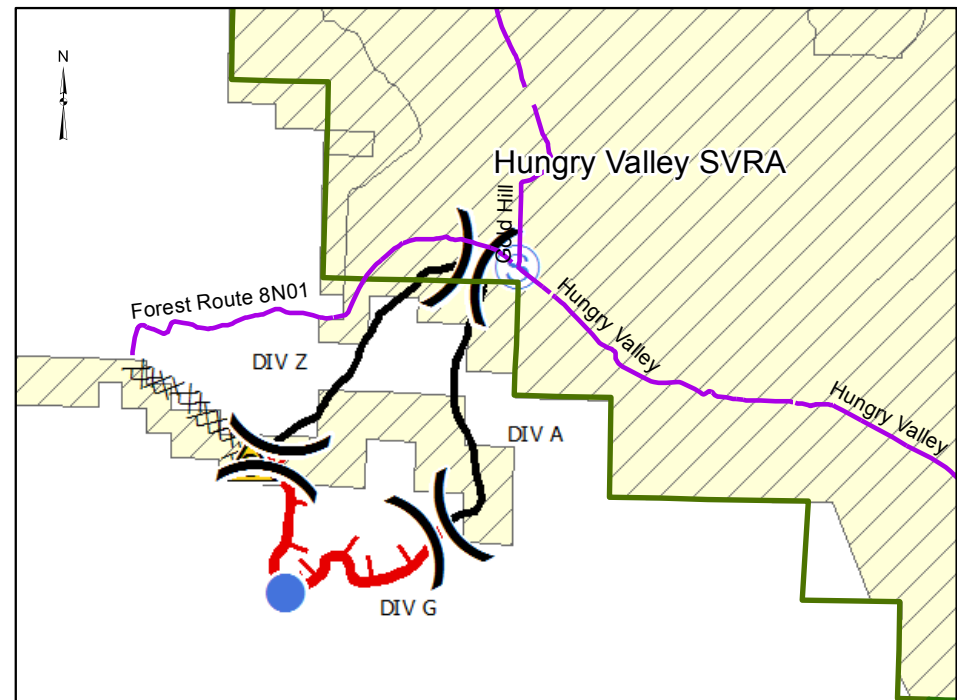

Transportation Map

Hill Fire

CA-LPF-1505

Los Padres National Forest

-  Incident Command Post
-  Staging Area
-  Drop Point
-  Uncontrolled Fire Edge
-  Helispot
-  Safety Zone
-  Helibase
-  Completed Dozer Line
-  Division Break

1:62,000 