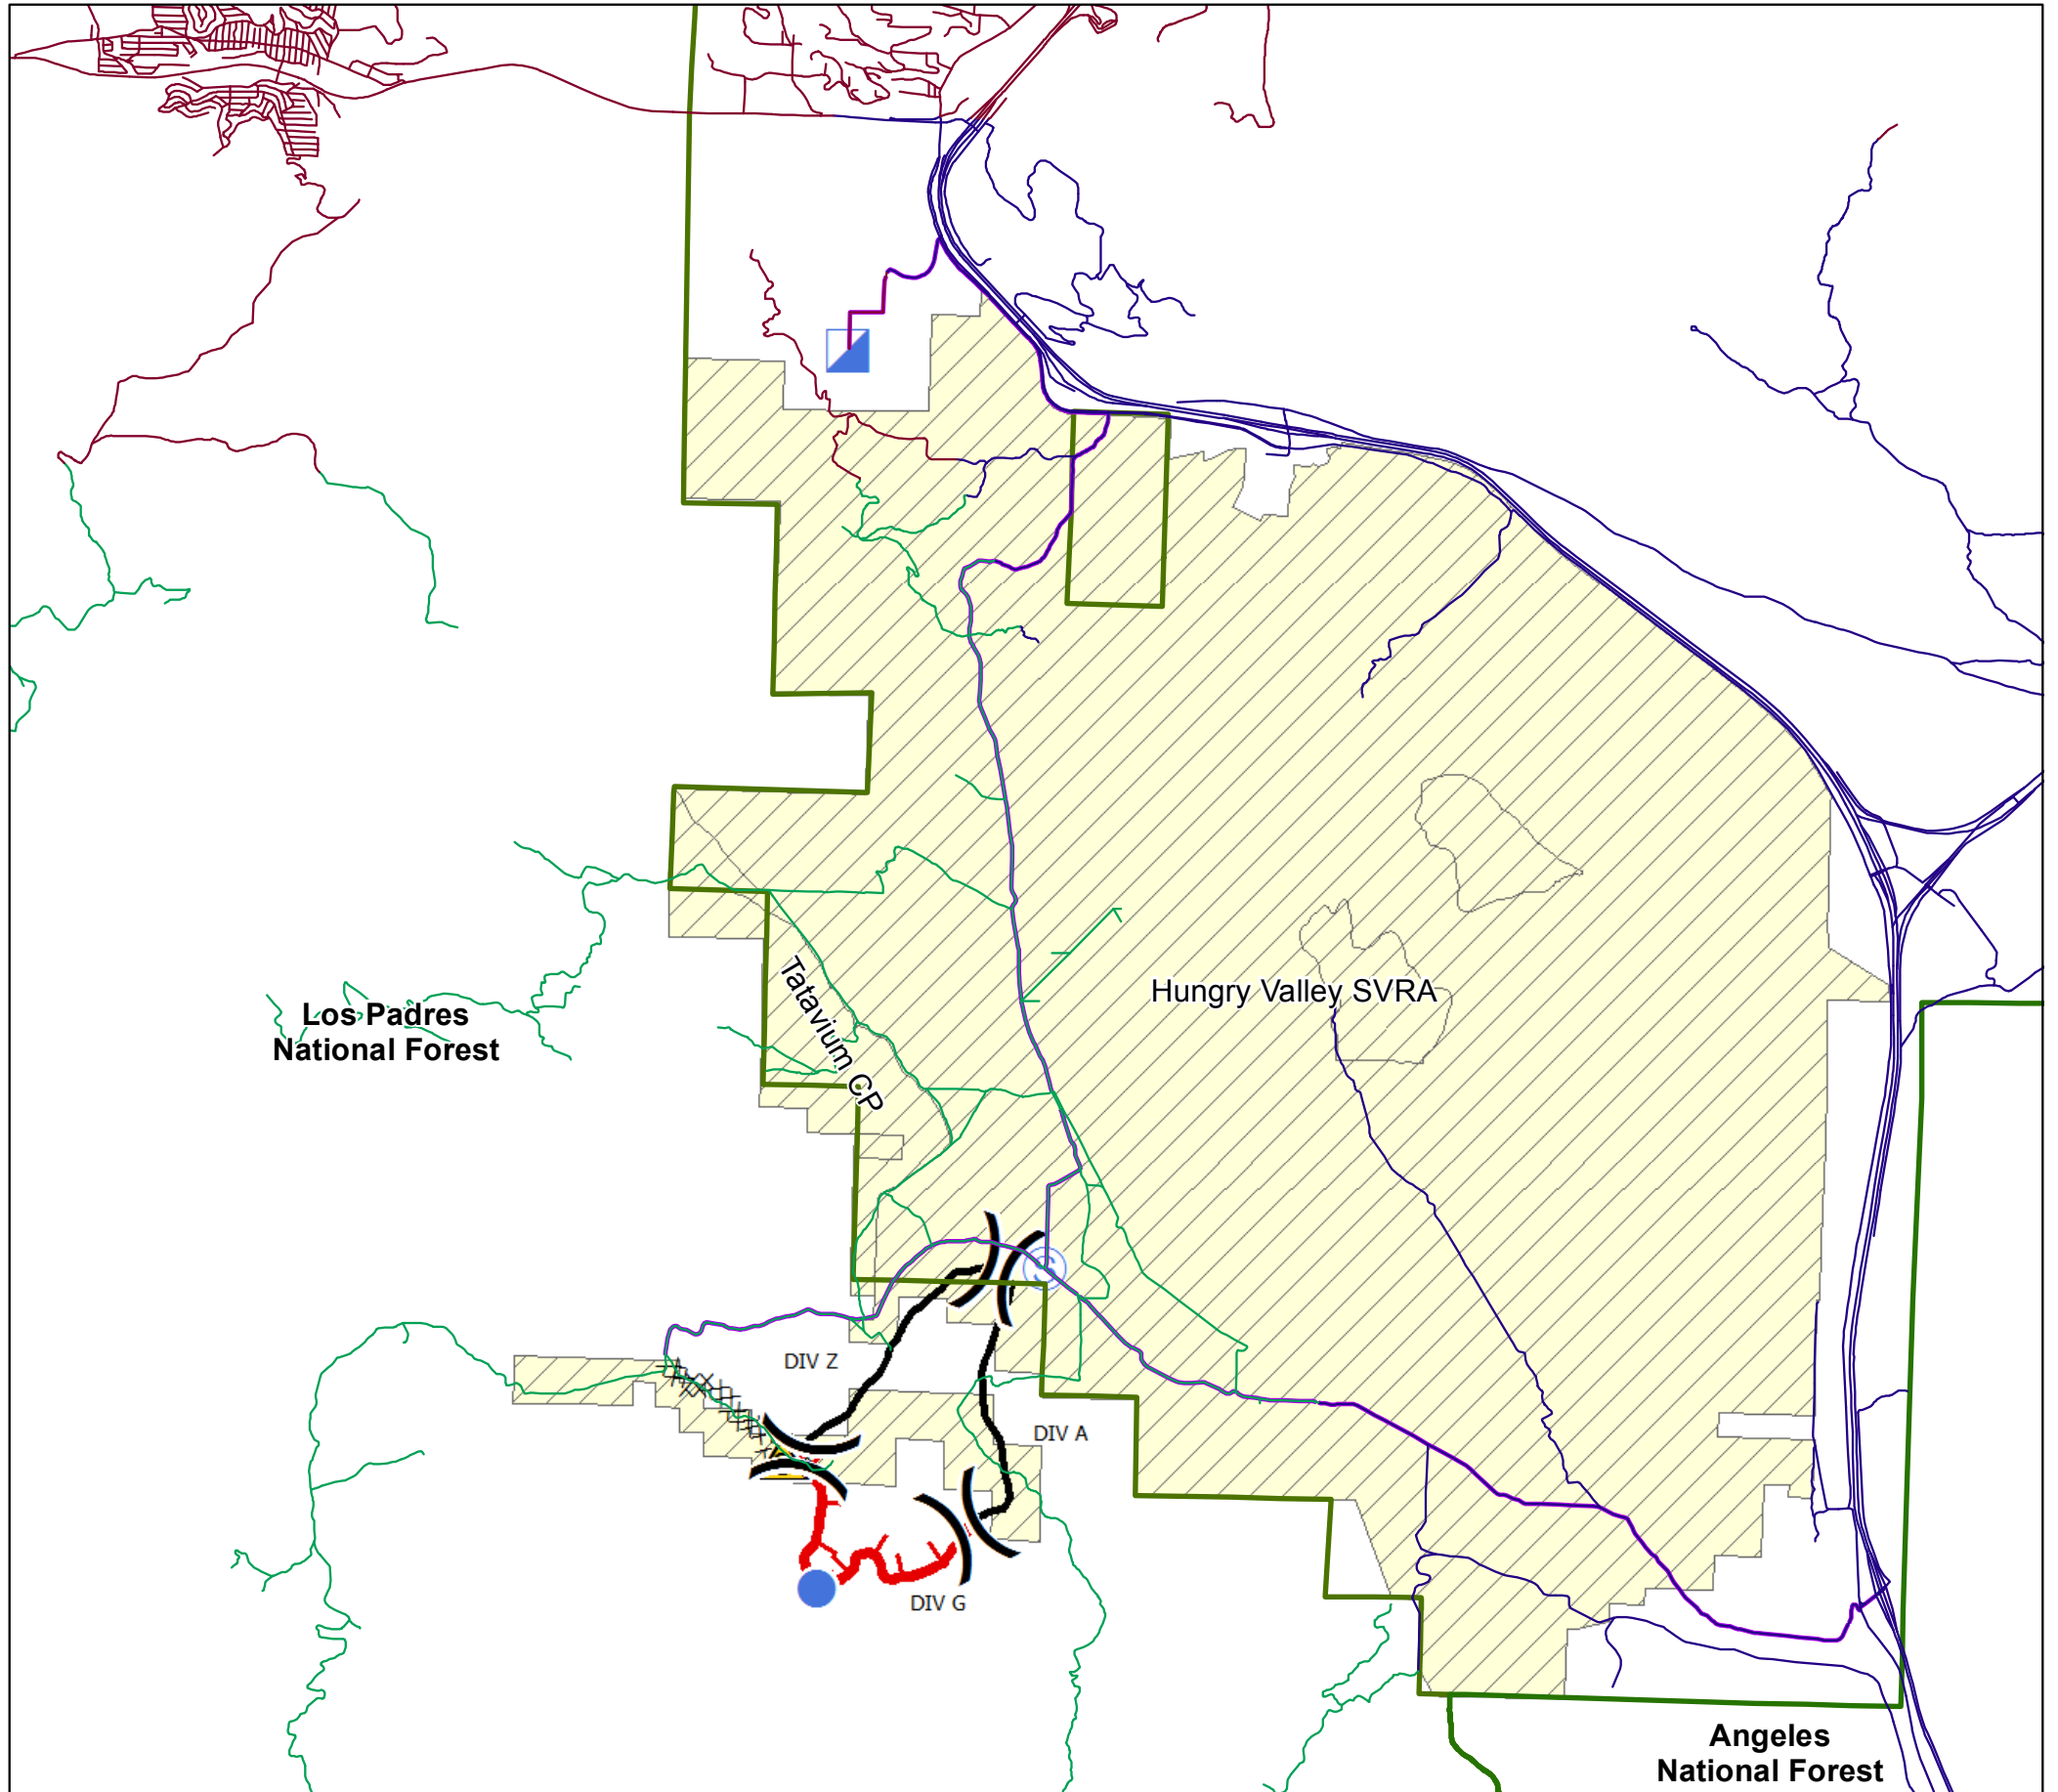

Transportation Map

Hill Fire

CA-LPF-1505

Los Padres National Forest

-  Incident Command Post
-  Staging Area
-  Drop Point
-  Uncontrolled Fire Edge
-  Helispot
-  Safety Zone
-  Helibase
-  Completed Dozer Line
-  Division Break

1:62,000 