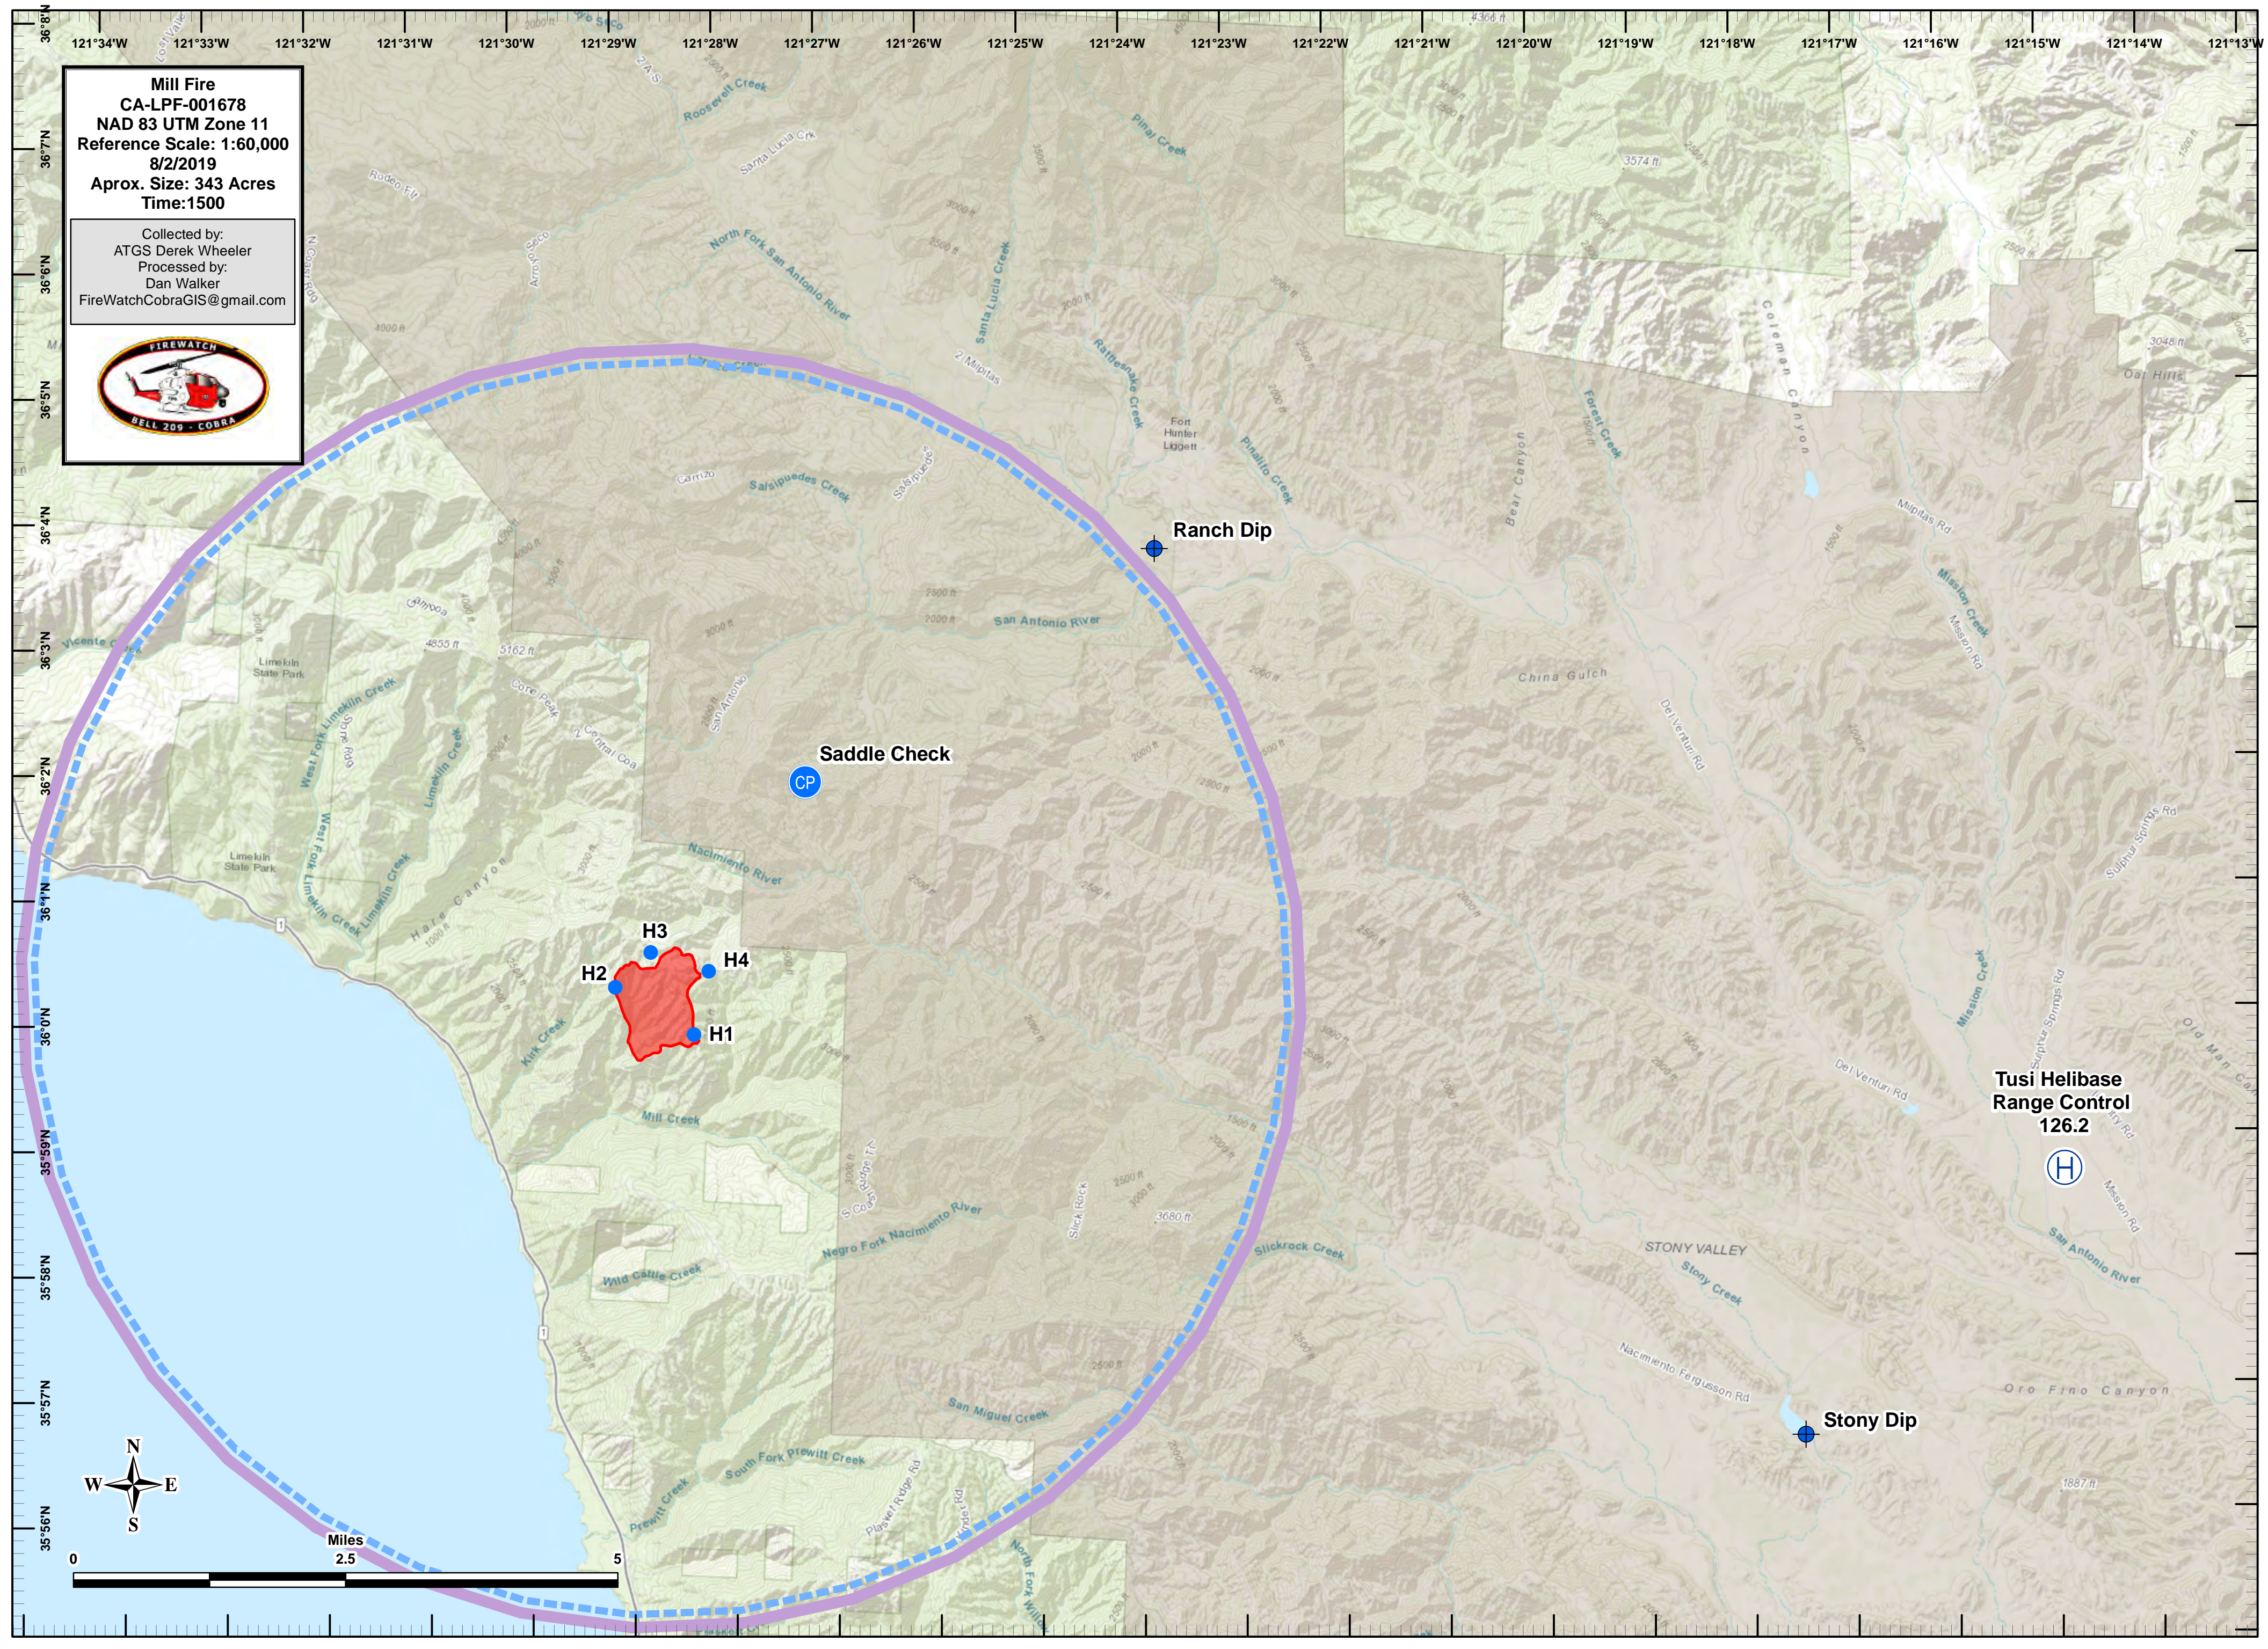

Mill Fire
CA-LPF-001678
NAD 83 UTM Zone 11
Reference Scale: 1:60,000
8/2/2019
Aprox. Size: 343 Acres
Time:1500

Collected by:
ATGS Derek Wheeler
Processed by:
Dan Walker
FireWatchCobraGIS@gmail.com

Miles
0 2.5 5

Tusi Helibase
Range Control
126.2