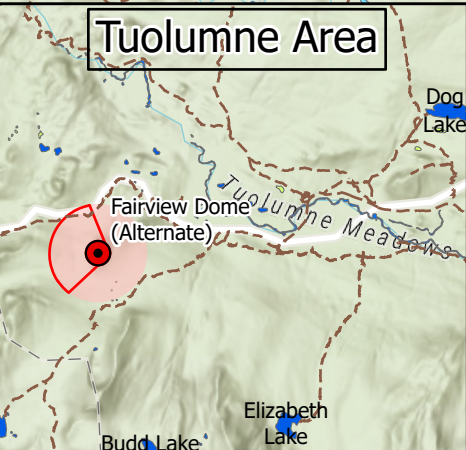

Yosemite National Park Airspace Protection Map March 1, 2024

For Internal Use Only*

Created By:
Terrestrial
Wildlife of RMS

-  Viewshed Zones
-  Active Eyries_2024
-  ActiveBuffers_2024

Yosemite Valley

Hetch Hetchy

Lake Eleanor

Tuolumne Area

El Portal

Wawona