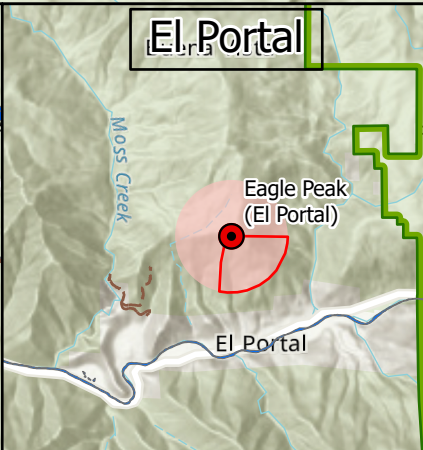

Yosemite National Park Airspace Protection Map March 1, 2024

For Internal Use Only*

Created By:
Terrestrial
Wildlife of RMS

-  Viewshed Zones
-  Active Eyries_2024
-  ActiveBuffers_2024

Yosemite Valley

Hetch Hetchy

Lake Eleanor

Tuolumne Area

El Portal

Wawona