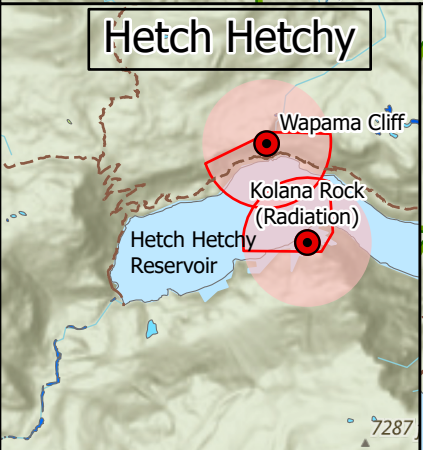

Yosemite National Park Airspace Protection Map March 1, 2024

For Internal Use Only*

Created By:
Terrestrial
Wildlife of RMS

-  Viewshed Zones
-  Active Eyries_2024
-  ActiveBuffers_2024

Yosemite Valley

Hetch Hetchy

Lake Eleanor

Tuolumne Area

El Portal

Wawona