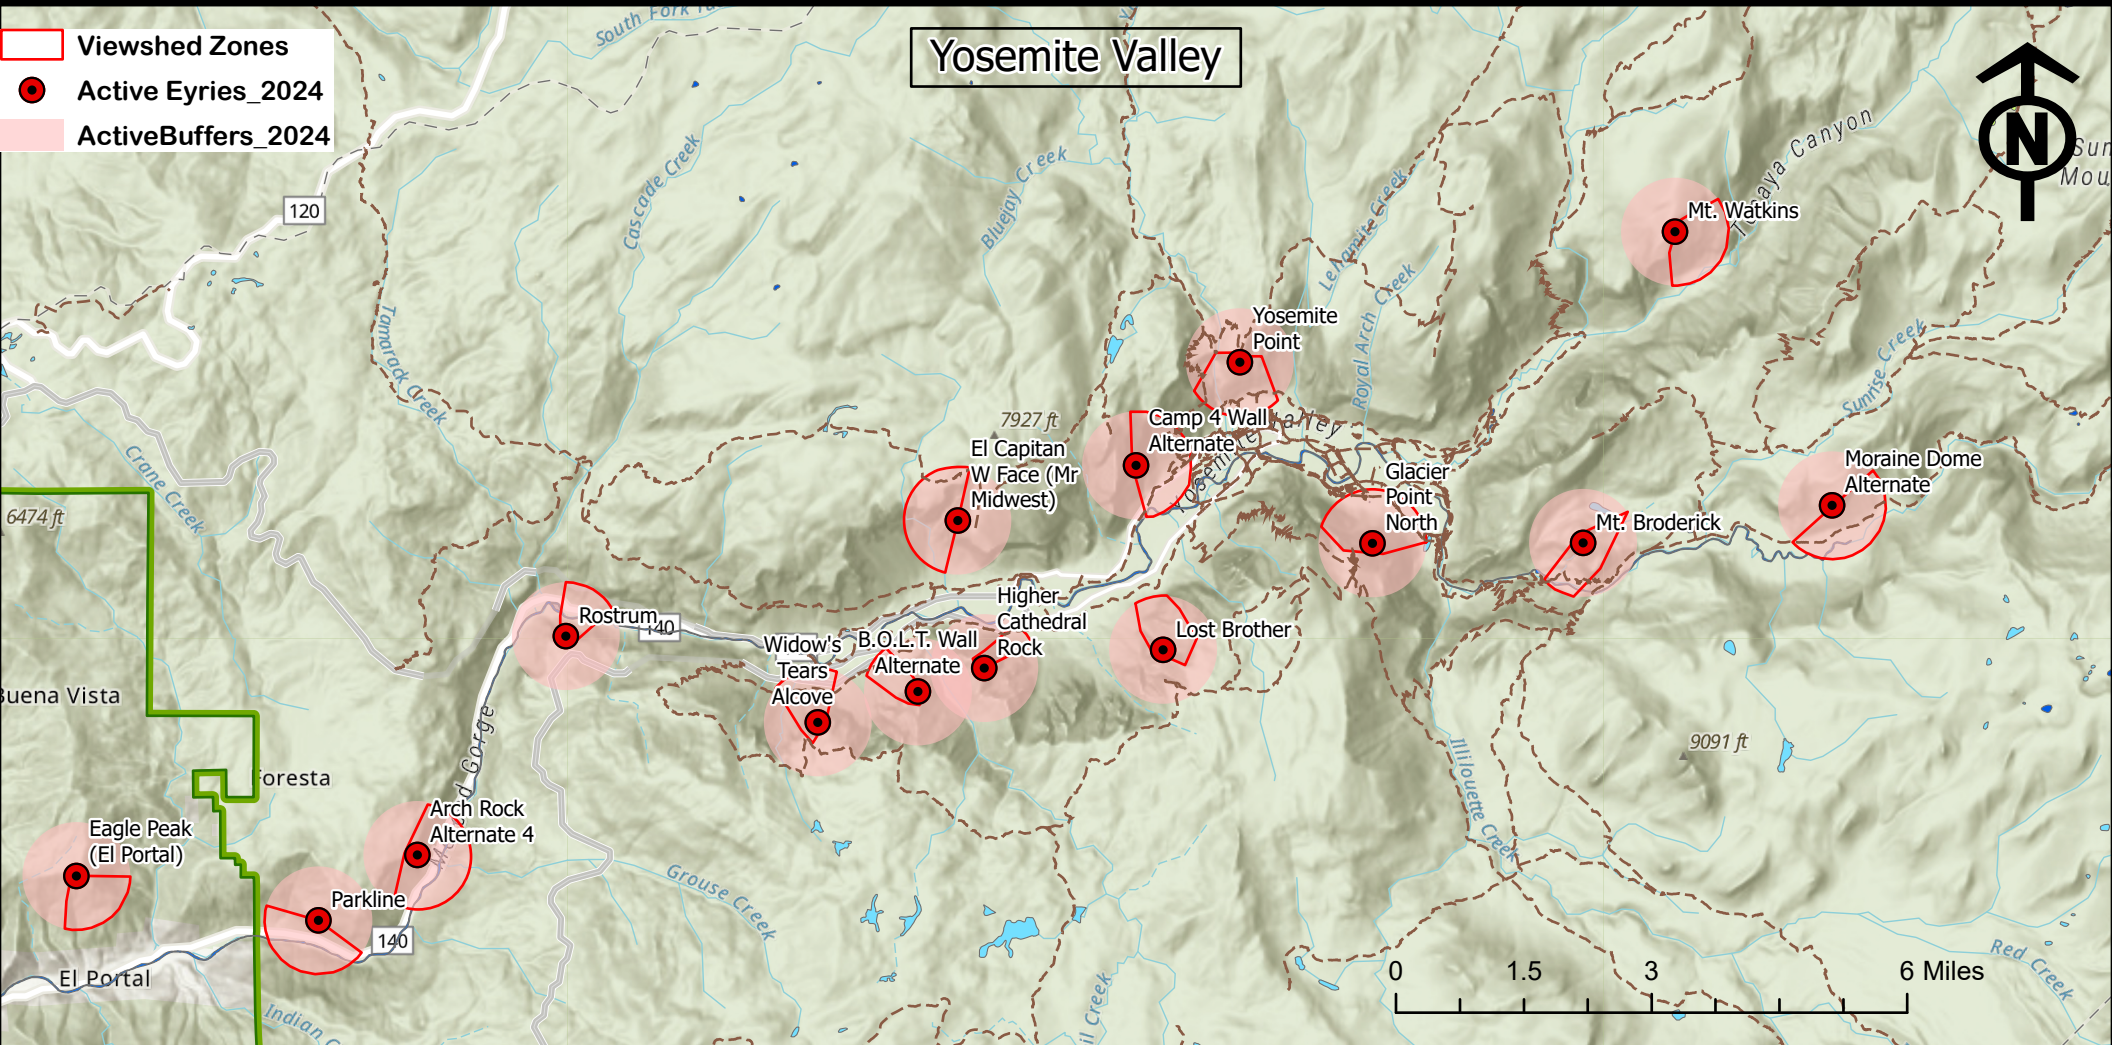

Yosemite National Park Airspace Protection Map March 1, 2024

For Internal Use Only*

Created By:
Terrestrial
Wildlife of RMS

-  Viewshed Zones
-  Active Eyries_2024
-  ActiveBuffers_2024

Yosemite Valley

Hetch Hetchy

Lake Eleanor

Tuolumne Area

El Portal

Wawona