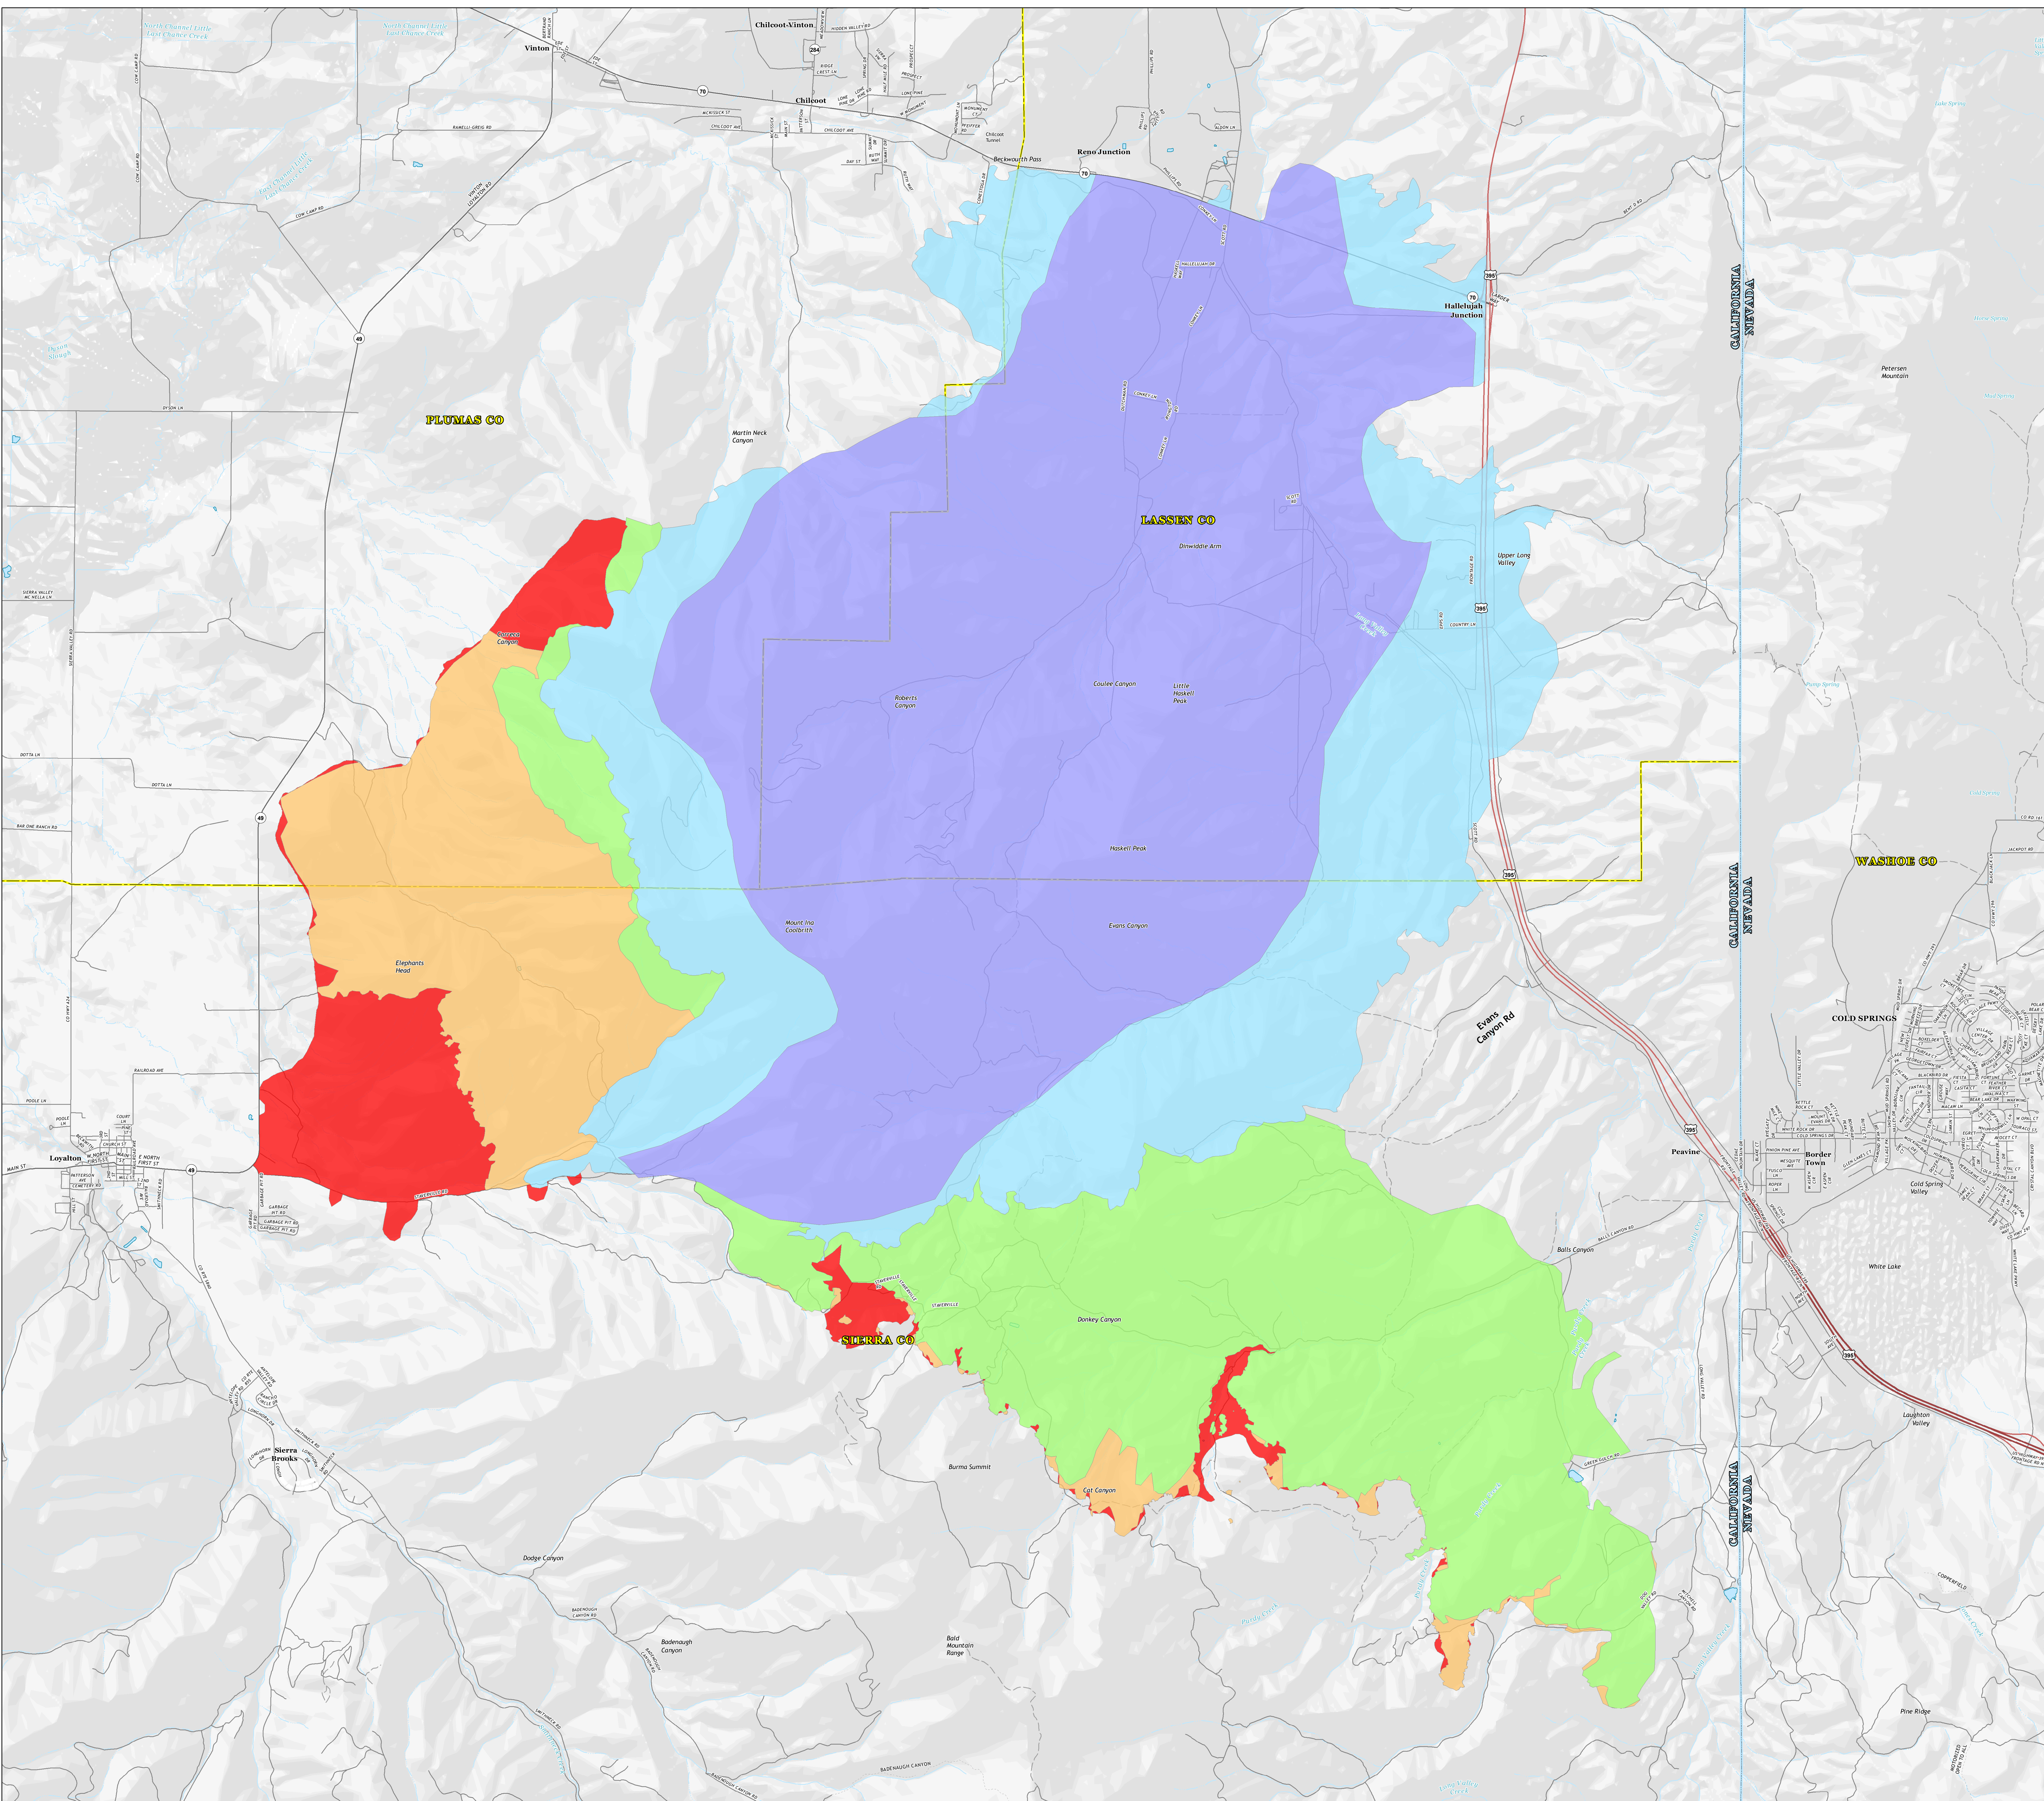

# Loyalton Fire CA-TNF-001600 Progression Map August 20, 2020 46,872 IR acres at 12:11 on 8/21

- State Boundary
- County Boundary
- Trail
- Transportation**
  - Expressway
  - Highway
  - Road
  - 4WD
- Progression**
  - 8/15/2020 22128ac
  - 8/16/2020 29828ac
  - 8/17/2020 36295ac
  - 8/18/2020 44146ac
  - 8/19/2020 46385ac

Date	Growth Ac
8/15/2020	22723
8/16/2020	7700
8/17/2020	6467
8/18/2020	7851
8/19/2020	2239
8/20/2020	197

1:25:000

Datum: NAD 1983 2011 DCR