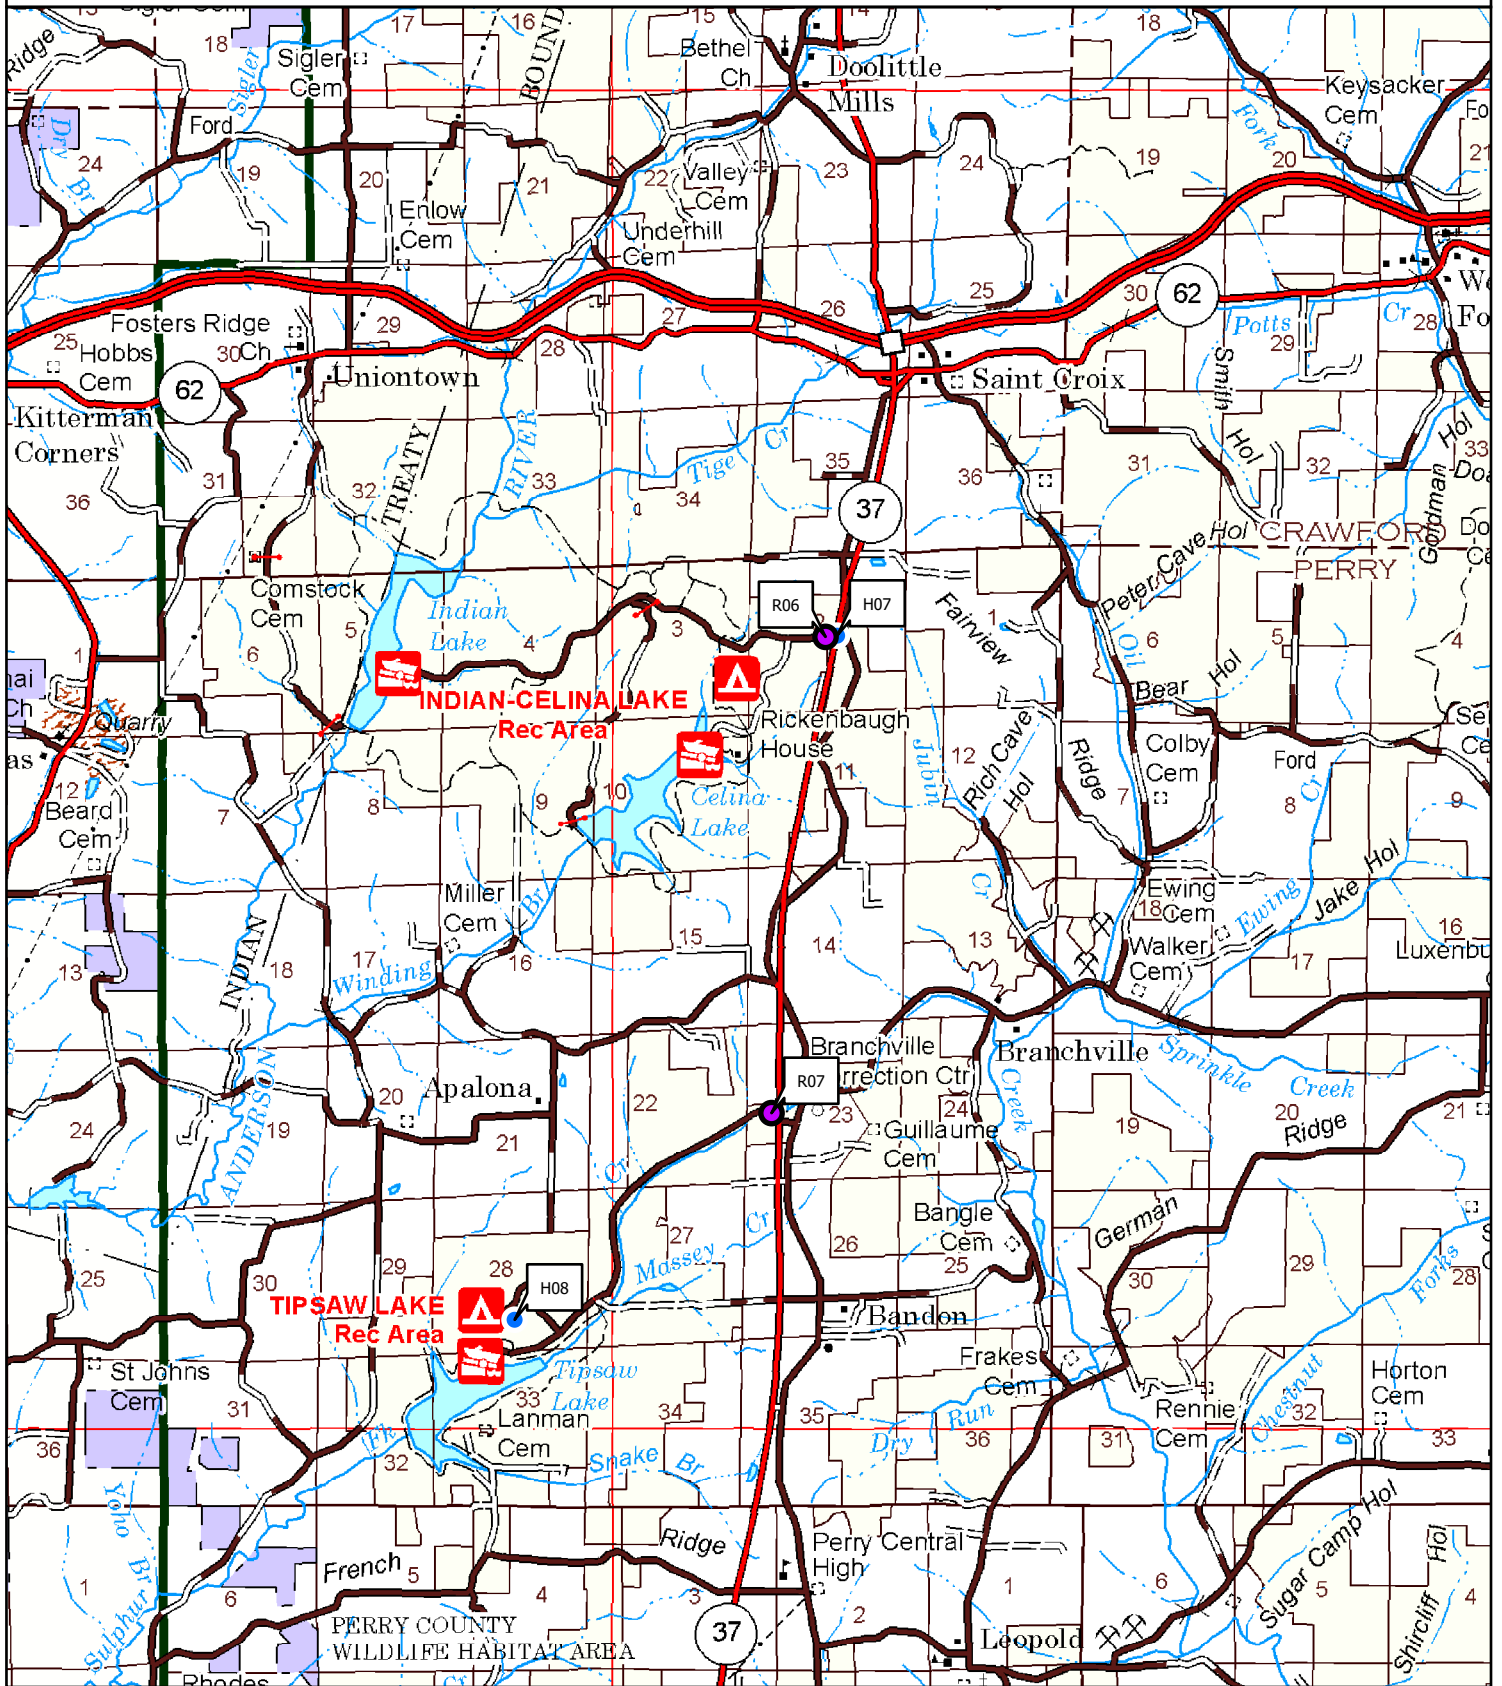

# Eclipse Helispot/Rendezvous Map - Tell City

Hoosier National Forest  
Tell City Ranger District

● Helispot

● Rendezvous