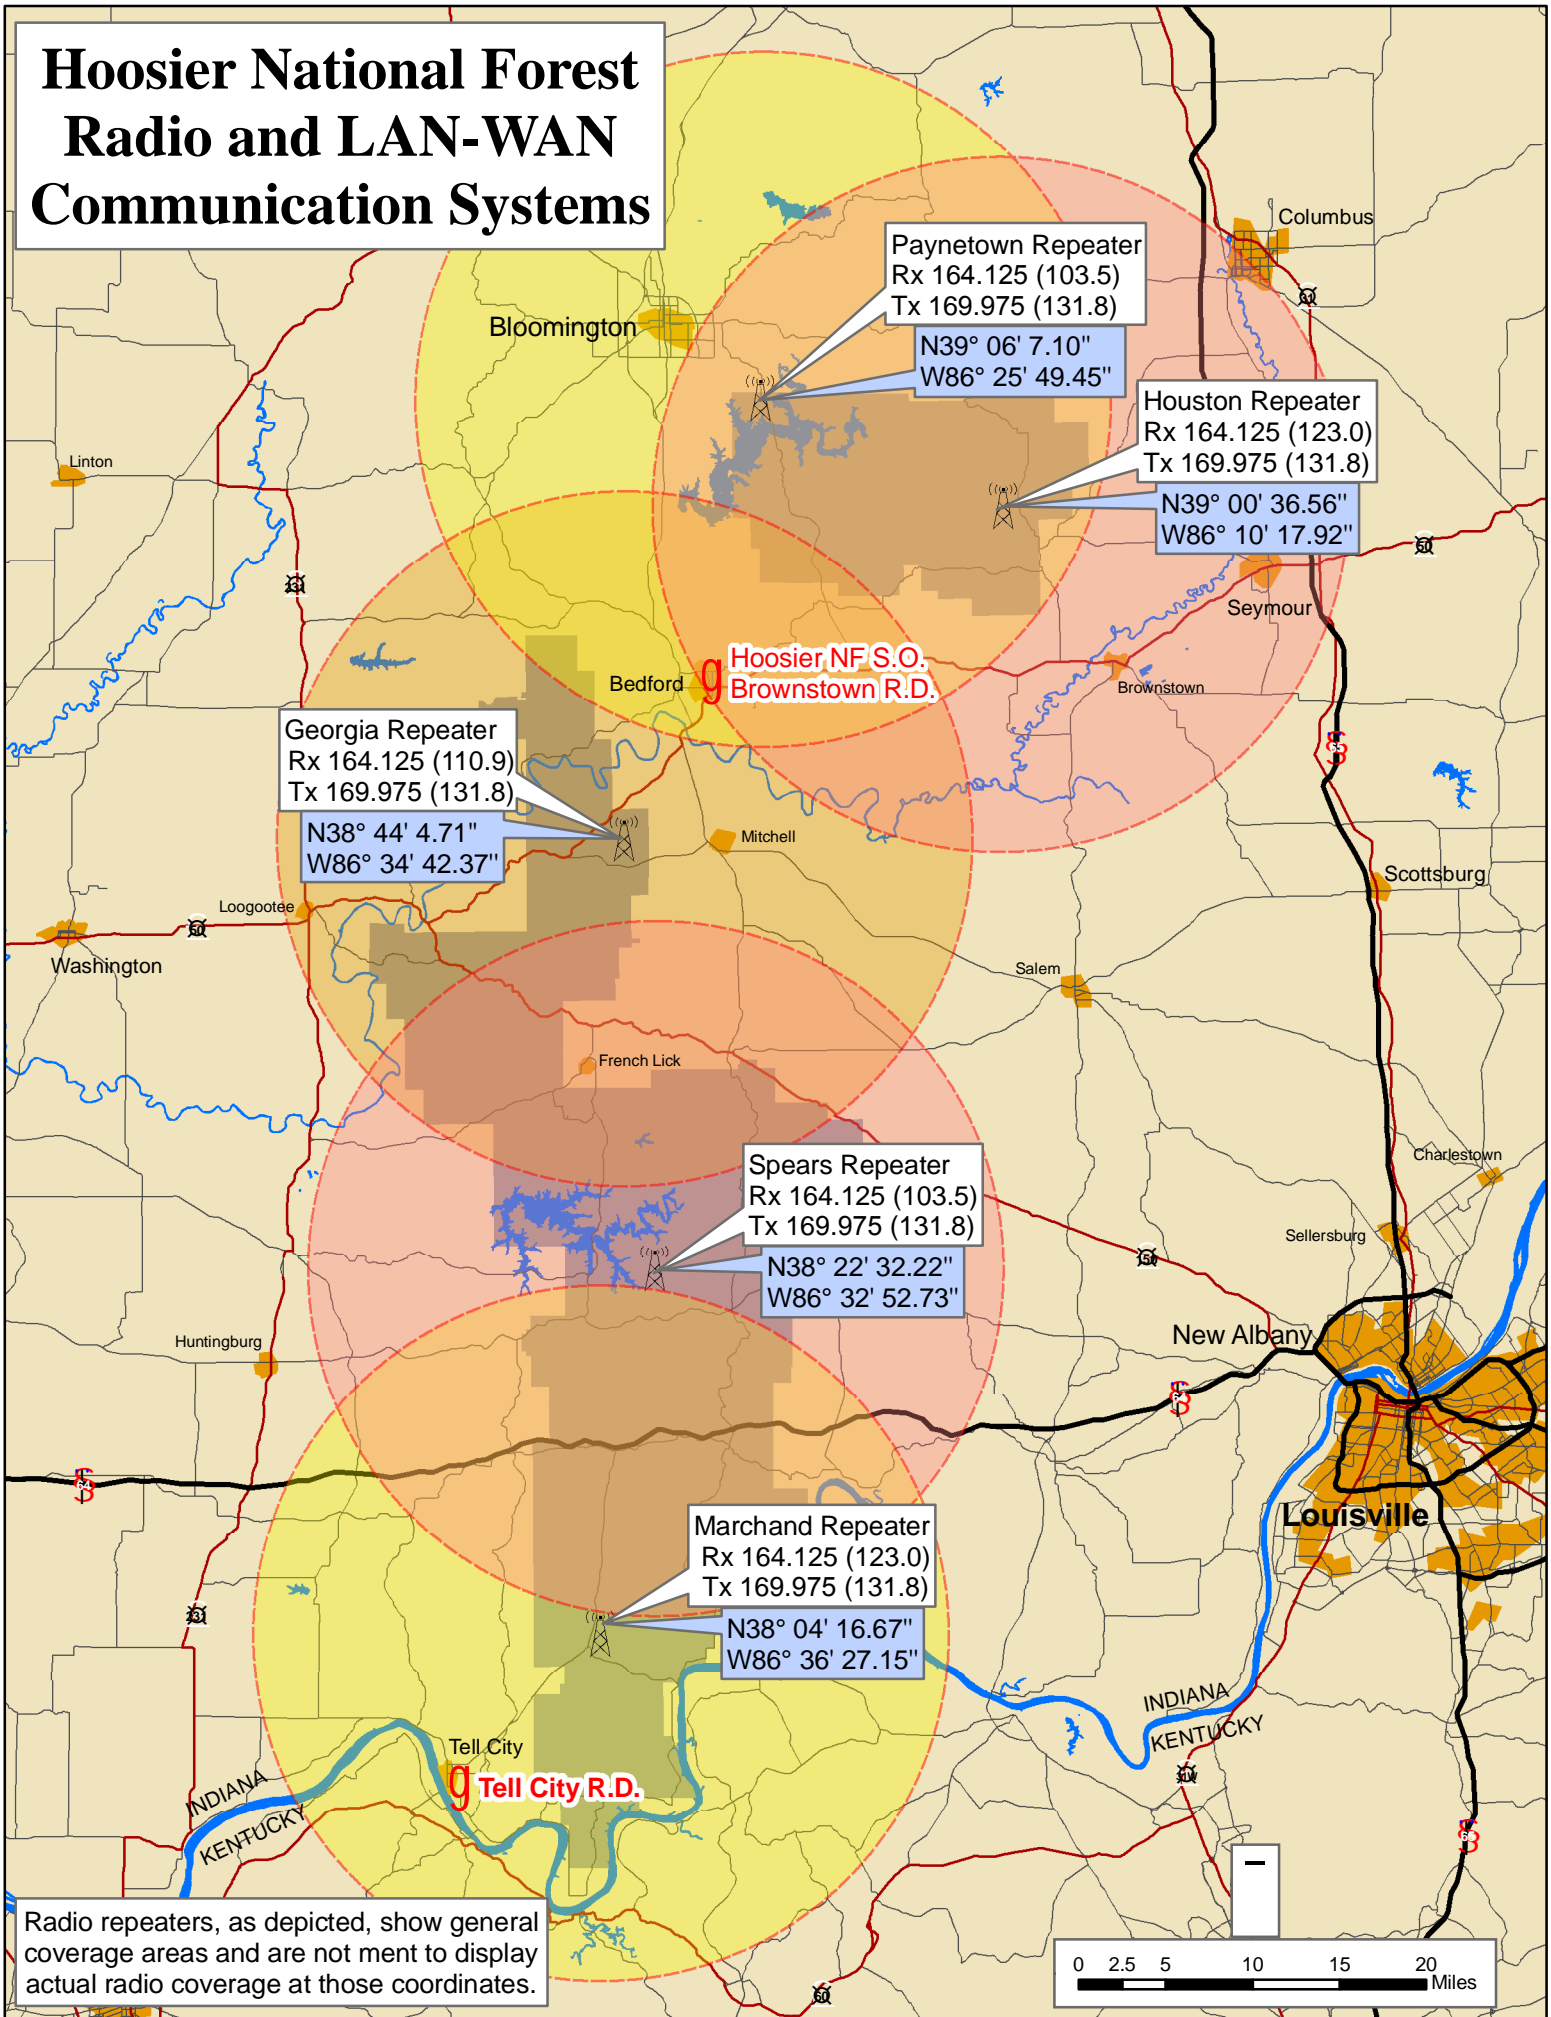

Hoosier National Forest Radio and LAN-WAN Communication Systems

Radio repeaters, as depicted, show general coverage areas and are not ment to display actual radio coverage at those coordinates.