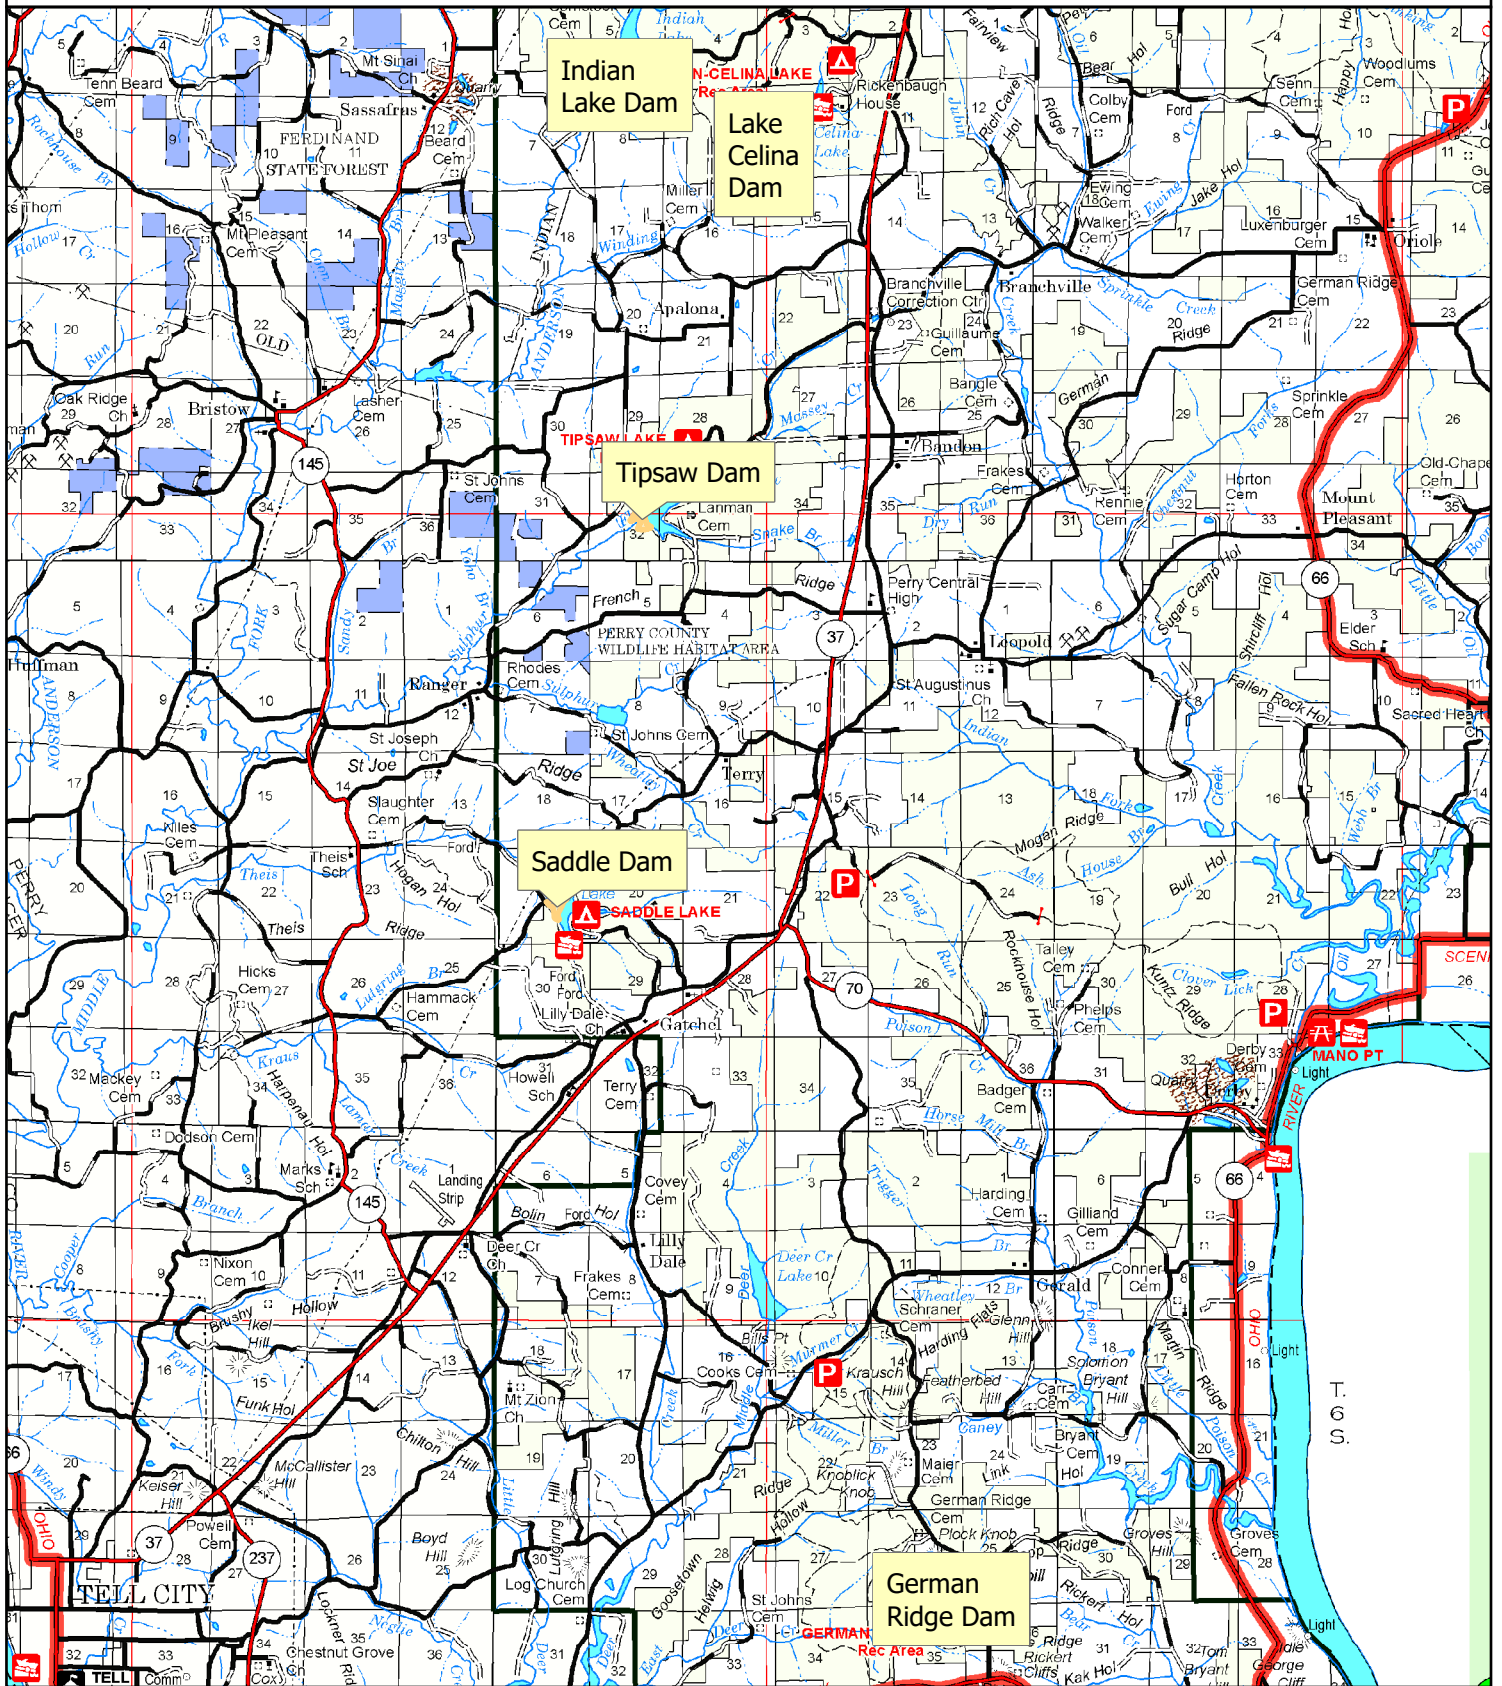

# Dam Vicinity Map

Hoosier National Forest  
Tell City Ranger District  
Perry Counties, IN

Burn Units