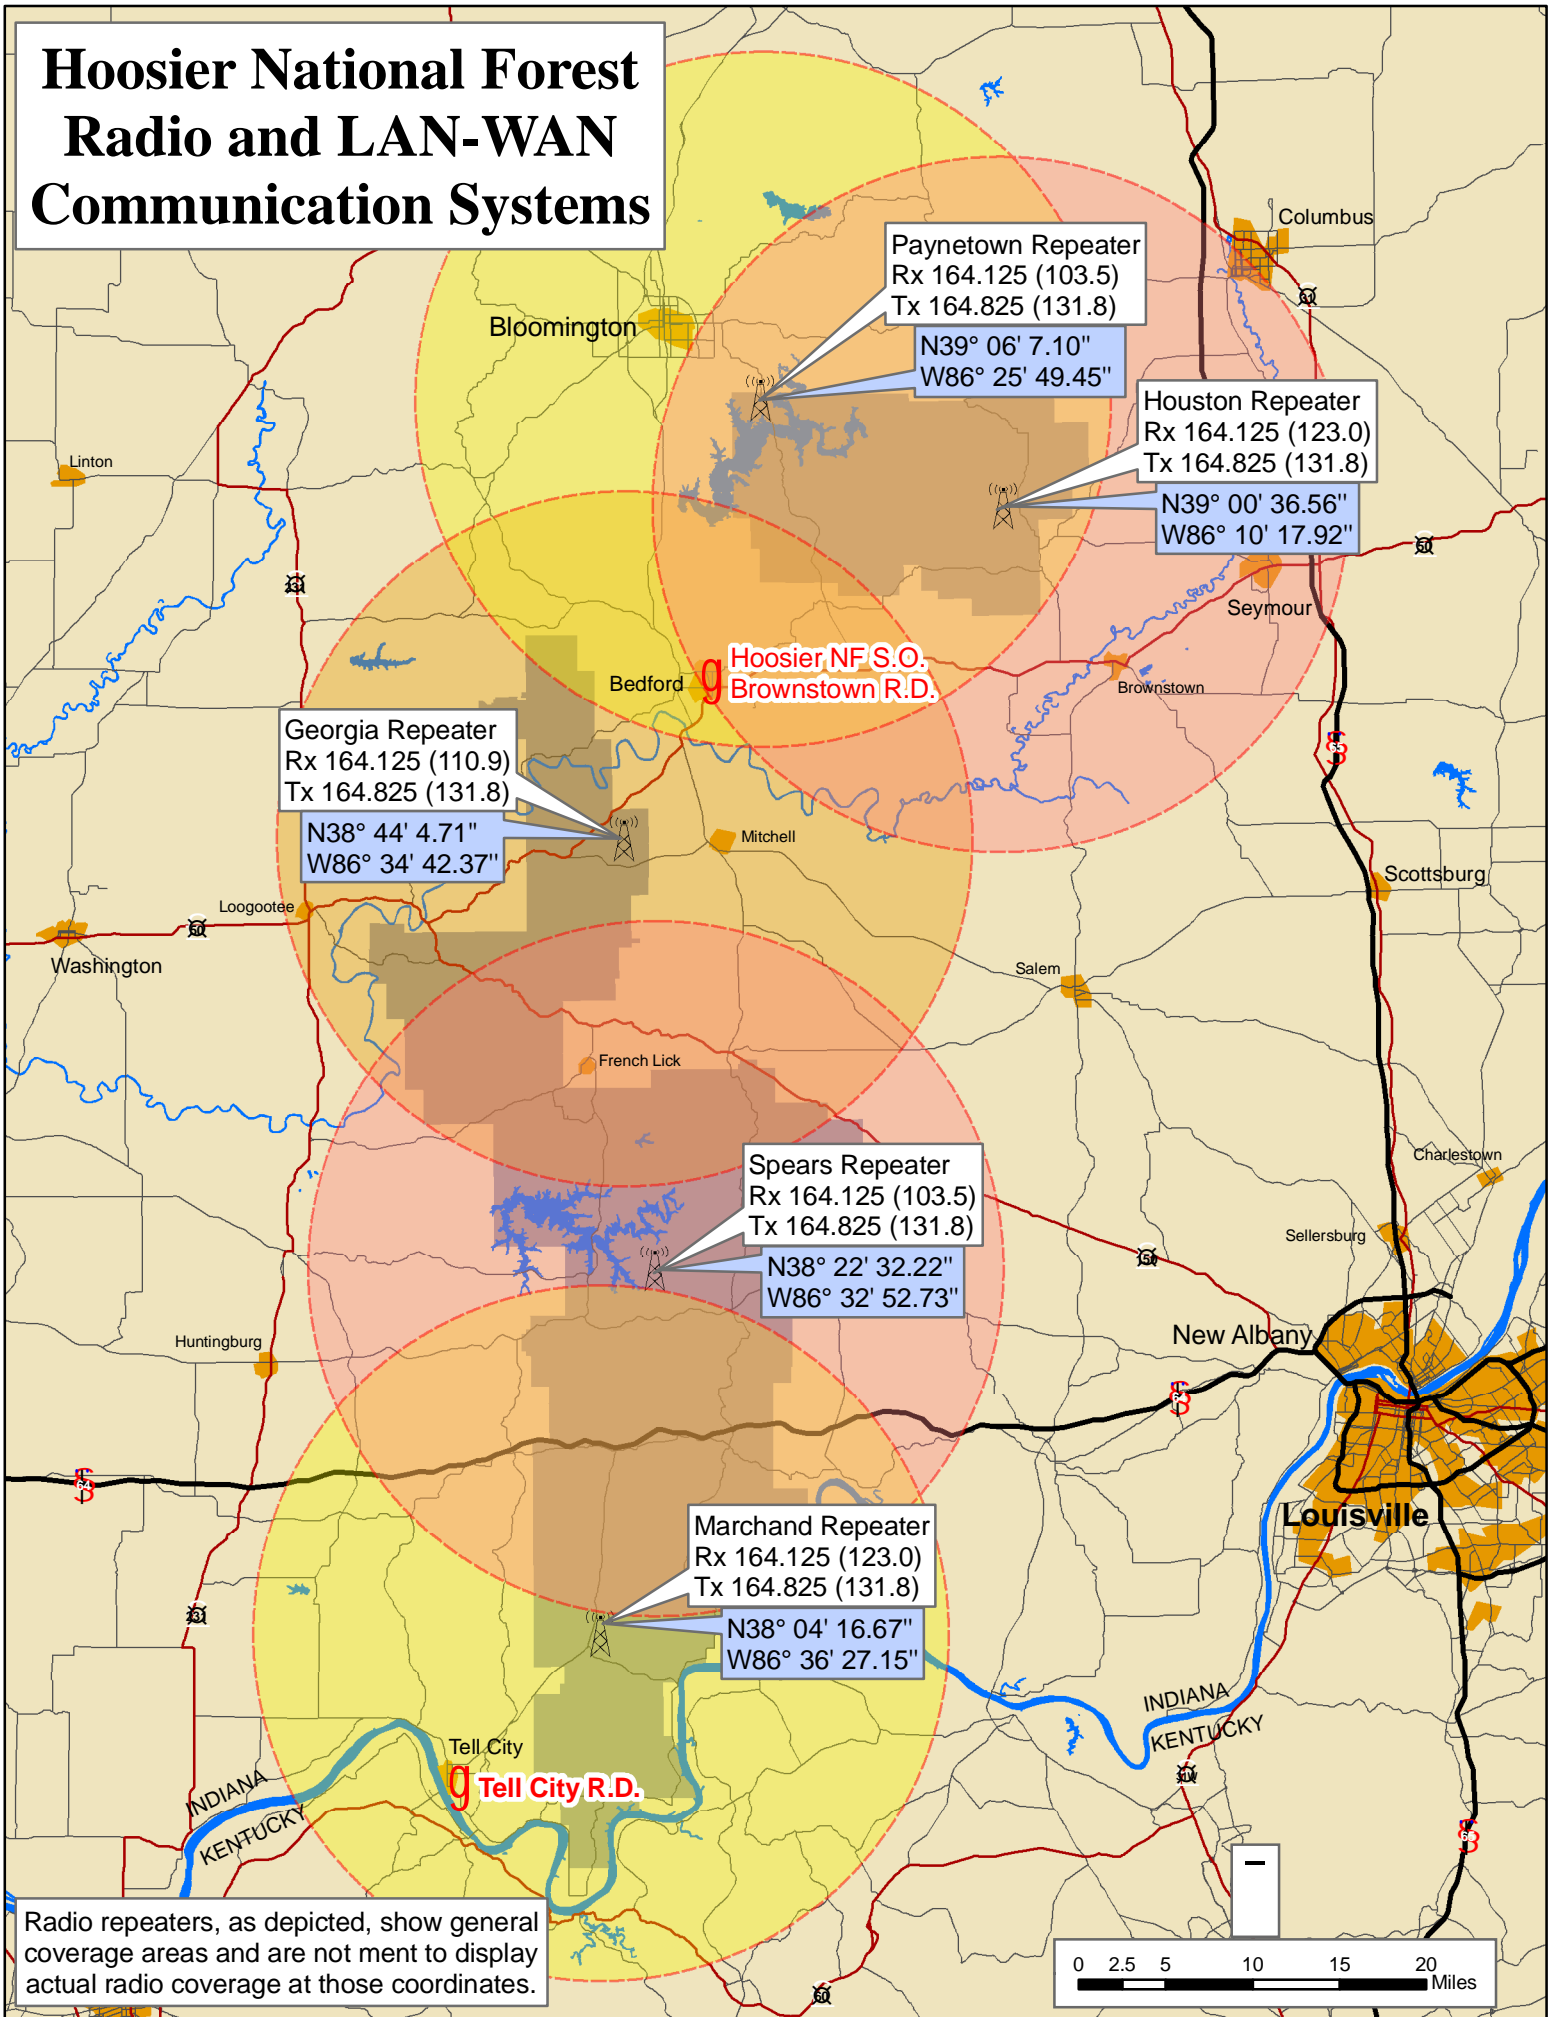

Hoosier National Forest Radio and LAN-WAN Communication Systems

Radio repeaters, as depicted, show general coverage areas and are not ment to display actual radio coverage at those coordinates.