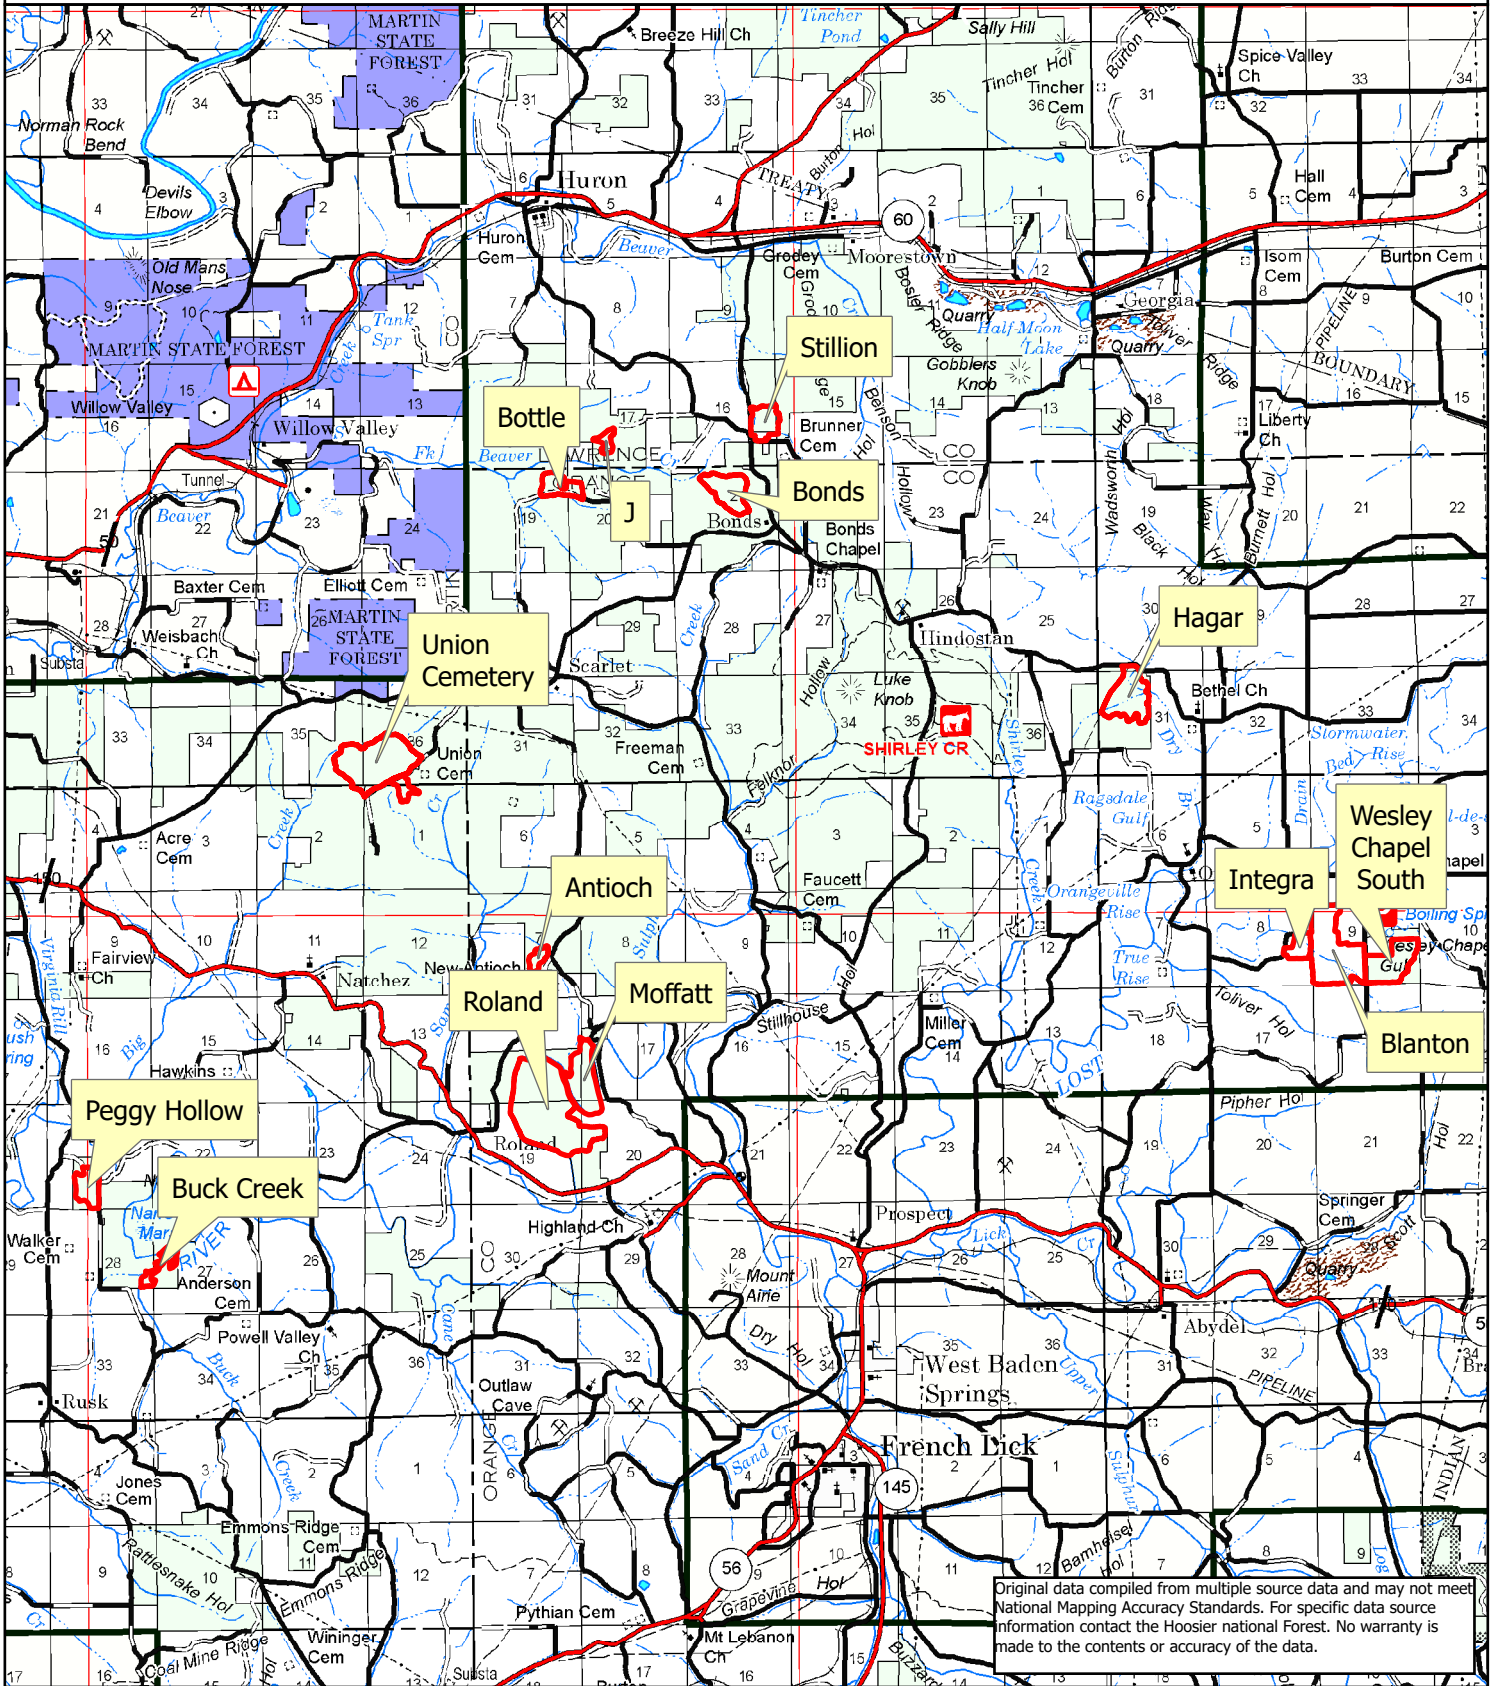

Lost River Openings Vicinity Map

Original data compiled from multiple source data and may not meet National Mapping Accuracy Standards. For specific data source information contact the Hoosier National Forest. No warranty is made to the contents or accuracy of the data.

Hoosier National Forest
Brownstown Ranger District
State of Indiana

Burn Units