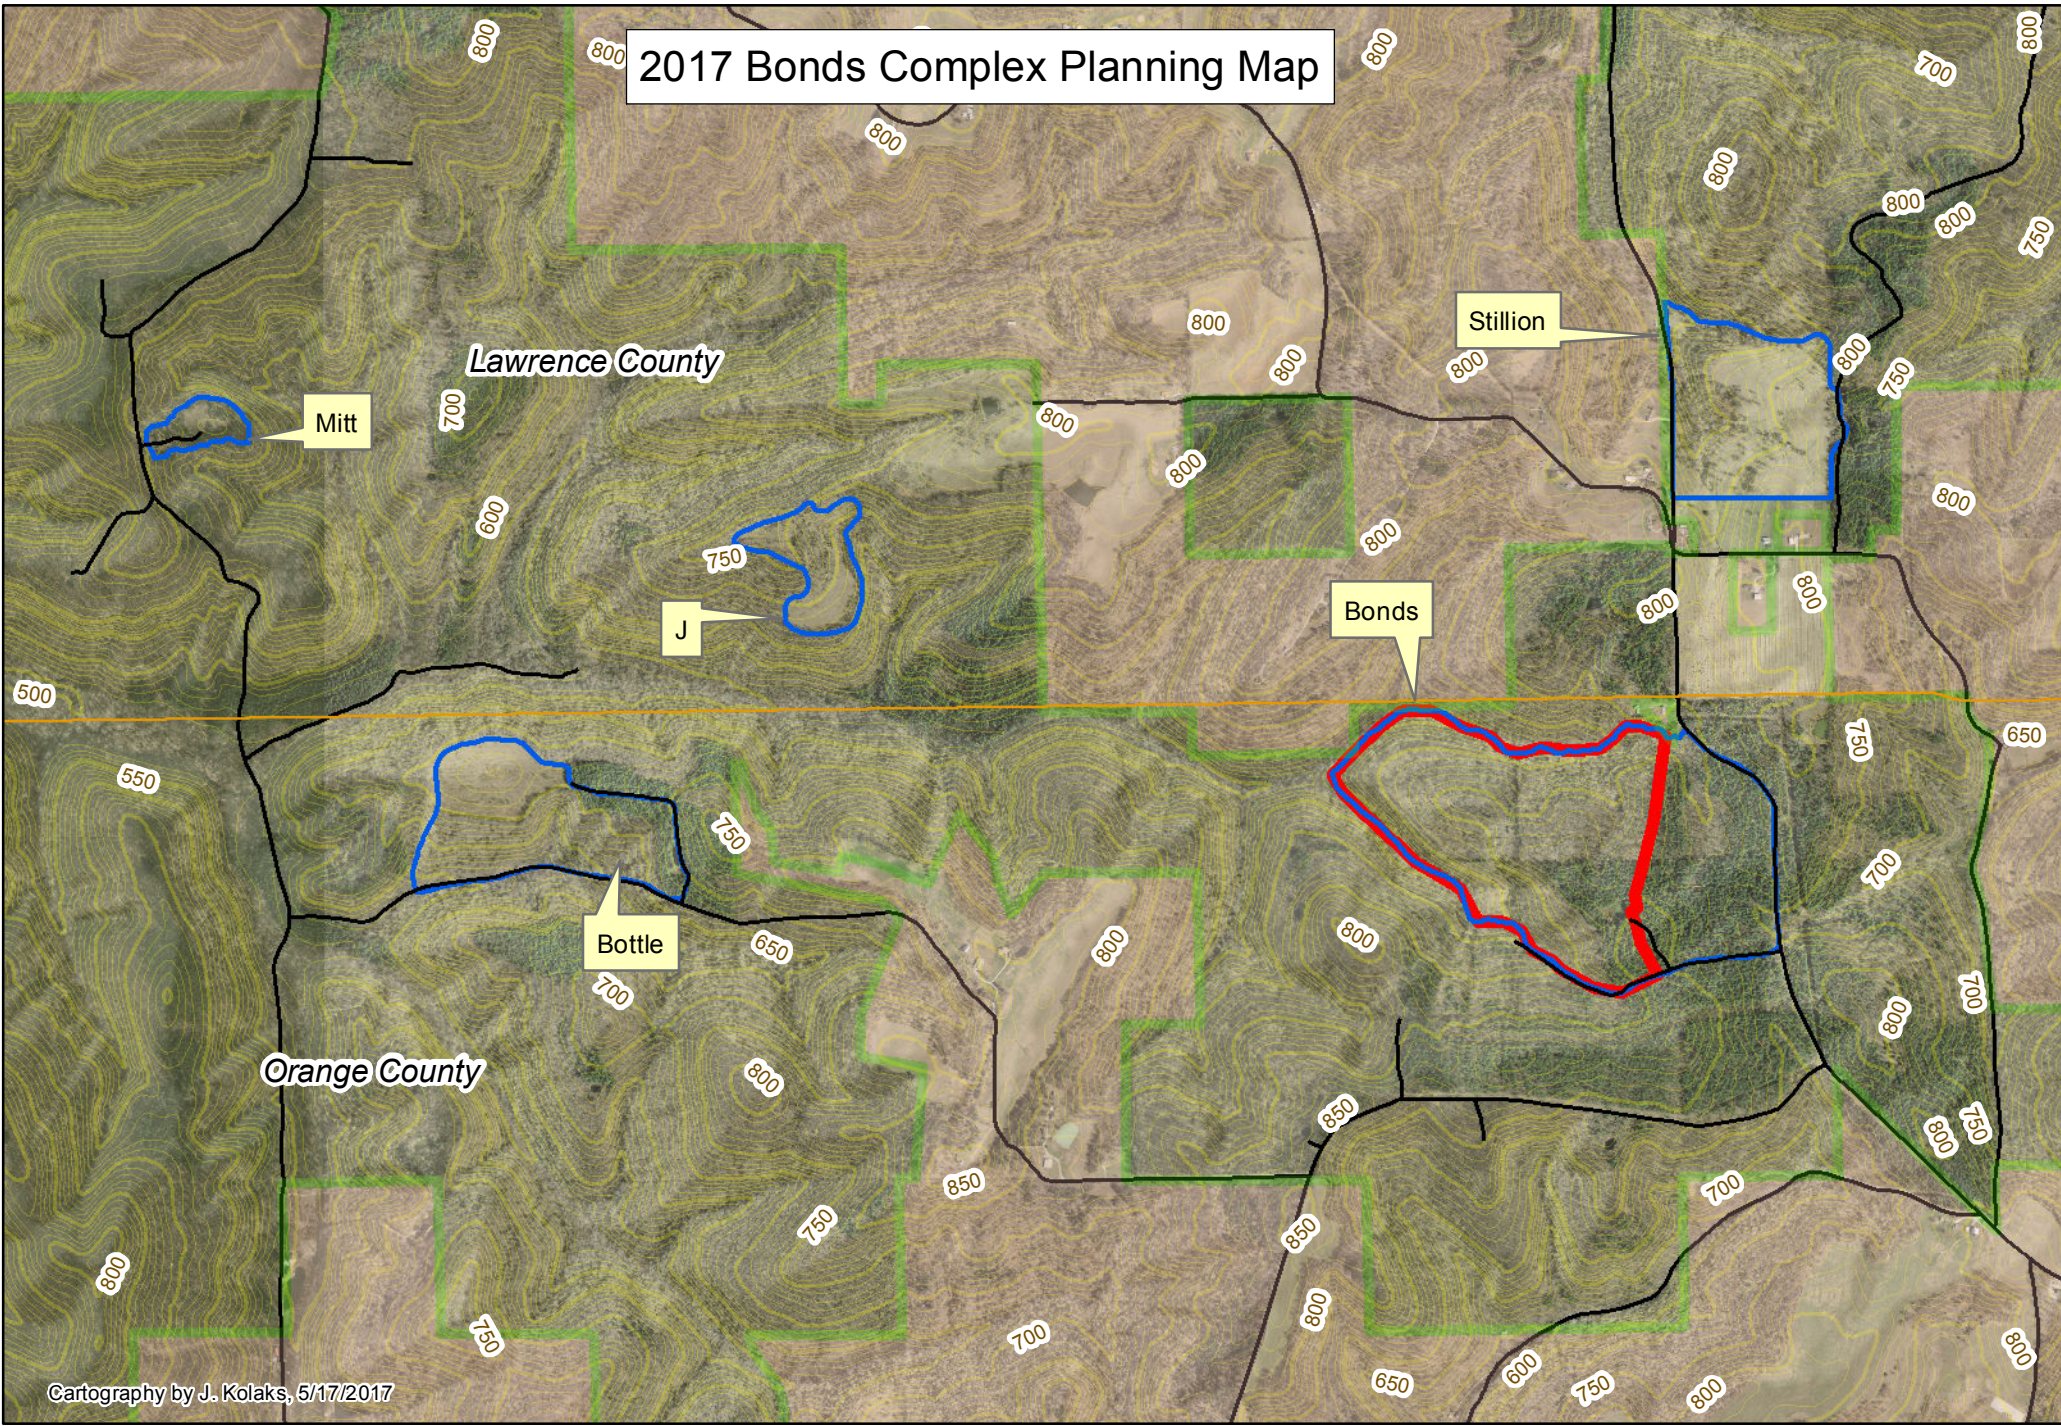

2017 Bonds Complex Planning Map

Cartography by J. Kolaks, 5/17/2017

Hoosier National Forest
Brownstown Ranger District
Lawrence and Orange County,

Legend

- | | | |
|----------------|--------------------|-------|
| NON-FS | Roads | Bonds |
| FOREST SERVICE | Lost River RX Fire | |

Original data compiled from multiple source data and may not meet National Mapping Accuracy Standards. For specific data source information contact the Hoosier National Forest. No warranty is made to the contents or accuracy of the data.