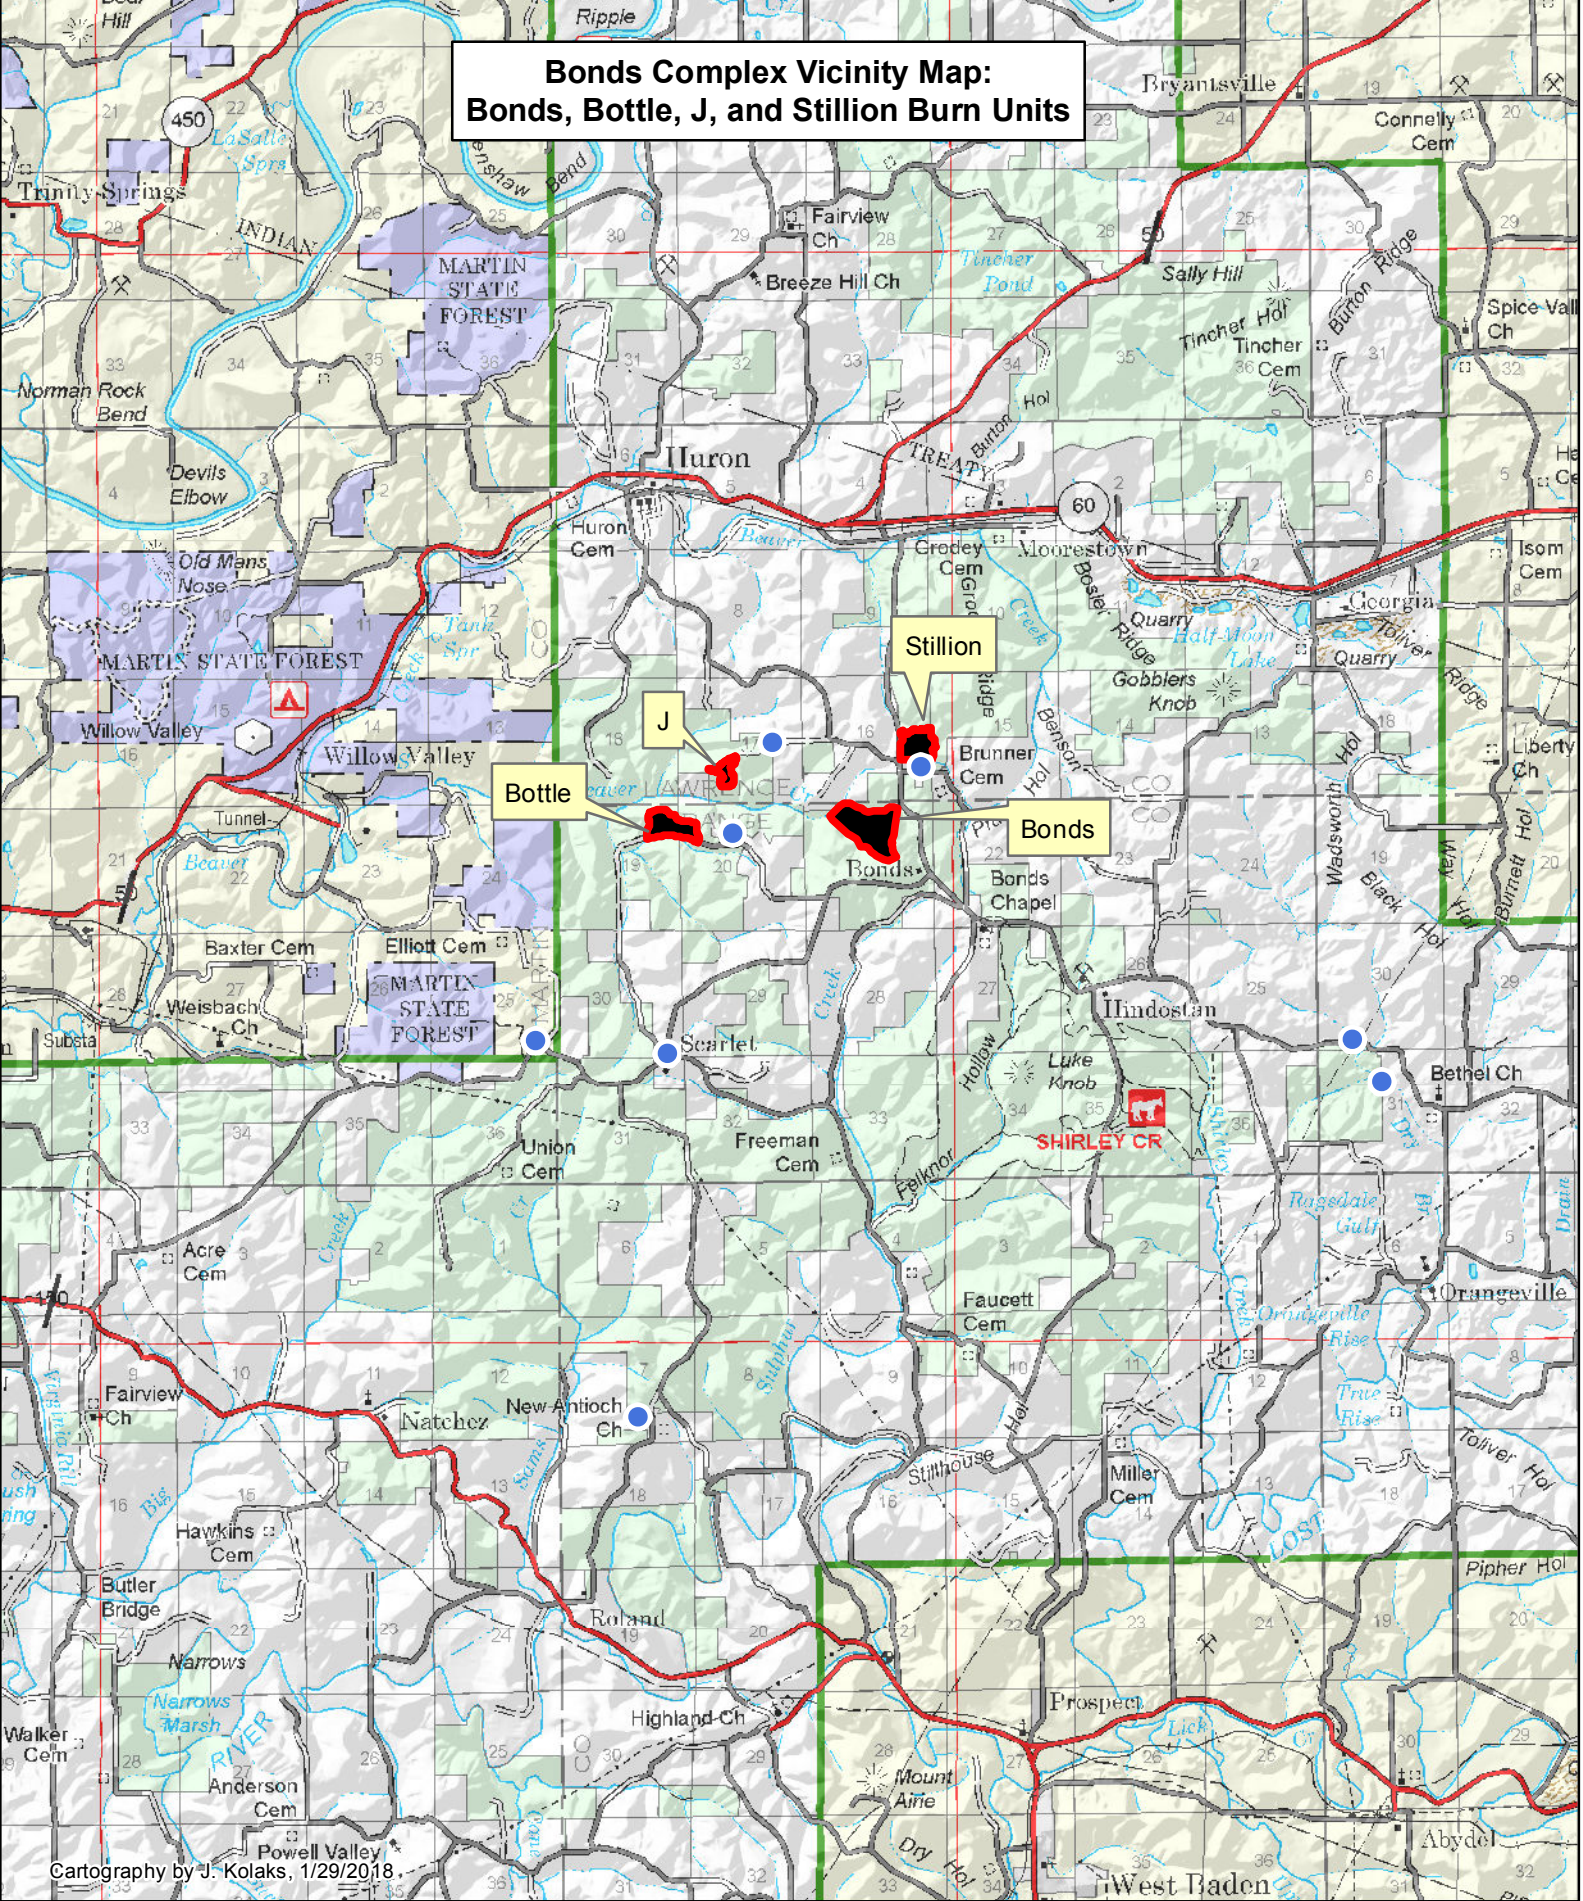

# Bonds Complex Vicinity Map: Bonds, Bottle, J, and Stillion Burn Units

Cartography by J. Kolaks, 1/29/2018.

Hoosier National Forest  
Brownstown Ranger District  
Orange and Lawrence Counties

**Legend**  
● Helispot

Original data compiled from multiple source data and may not meet National Mapping Accuracy Standards. For specific data source information contact the Hoosier National Forest. No warranty is made to the contents or accuracy of the data.