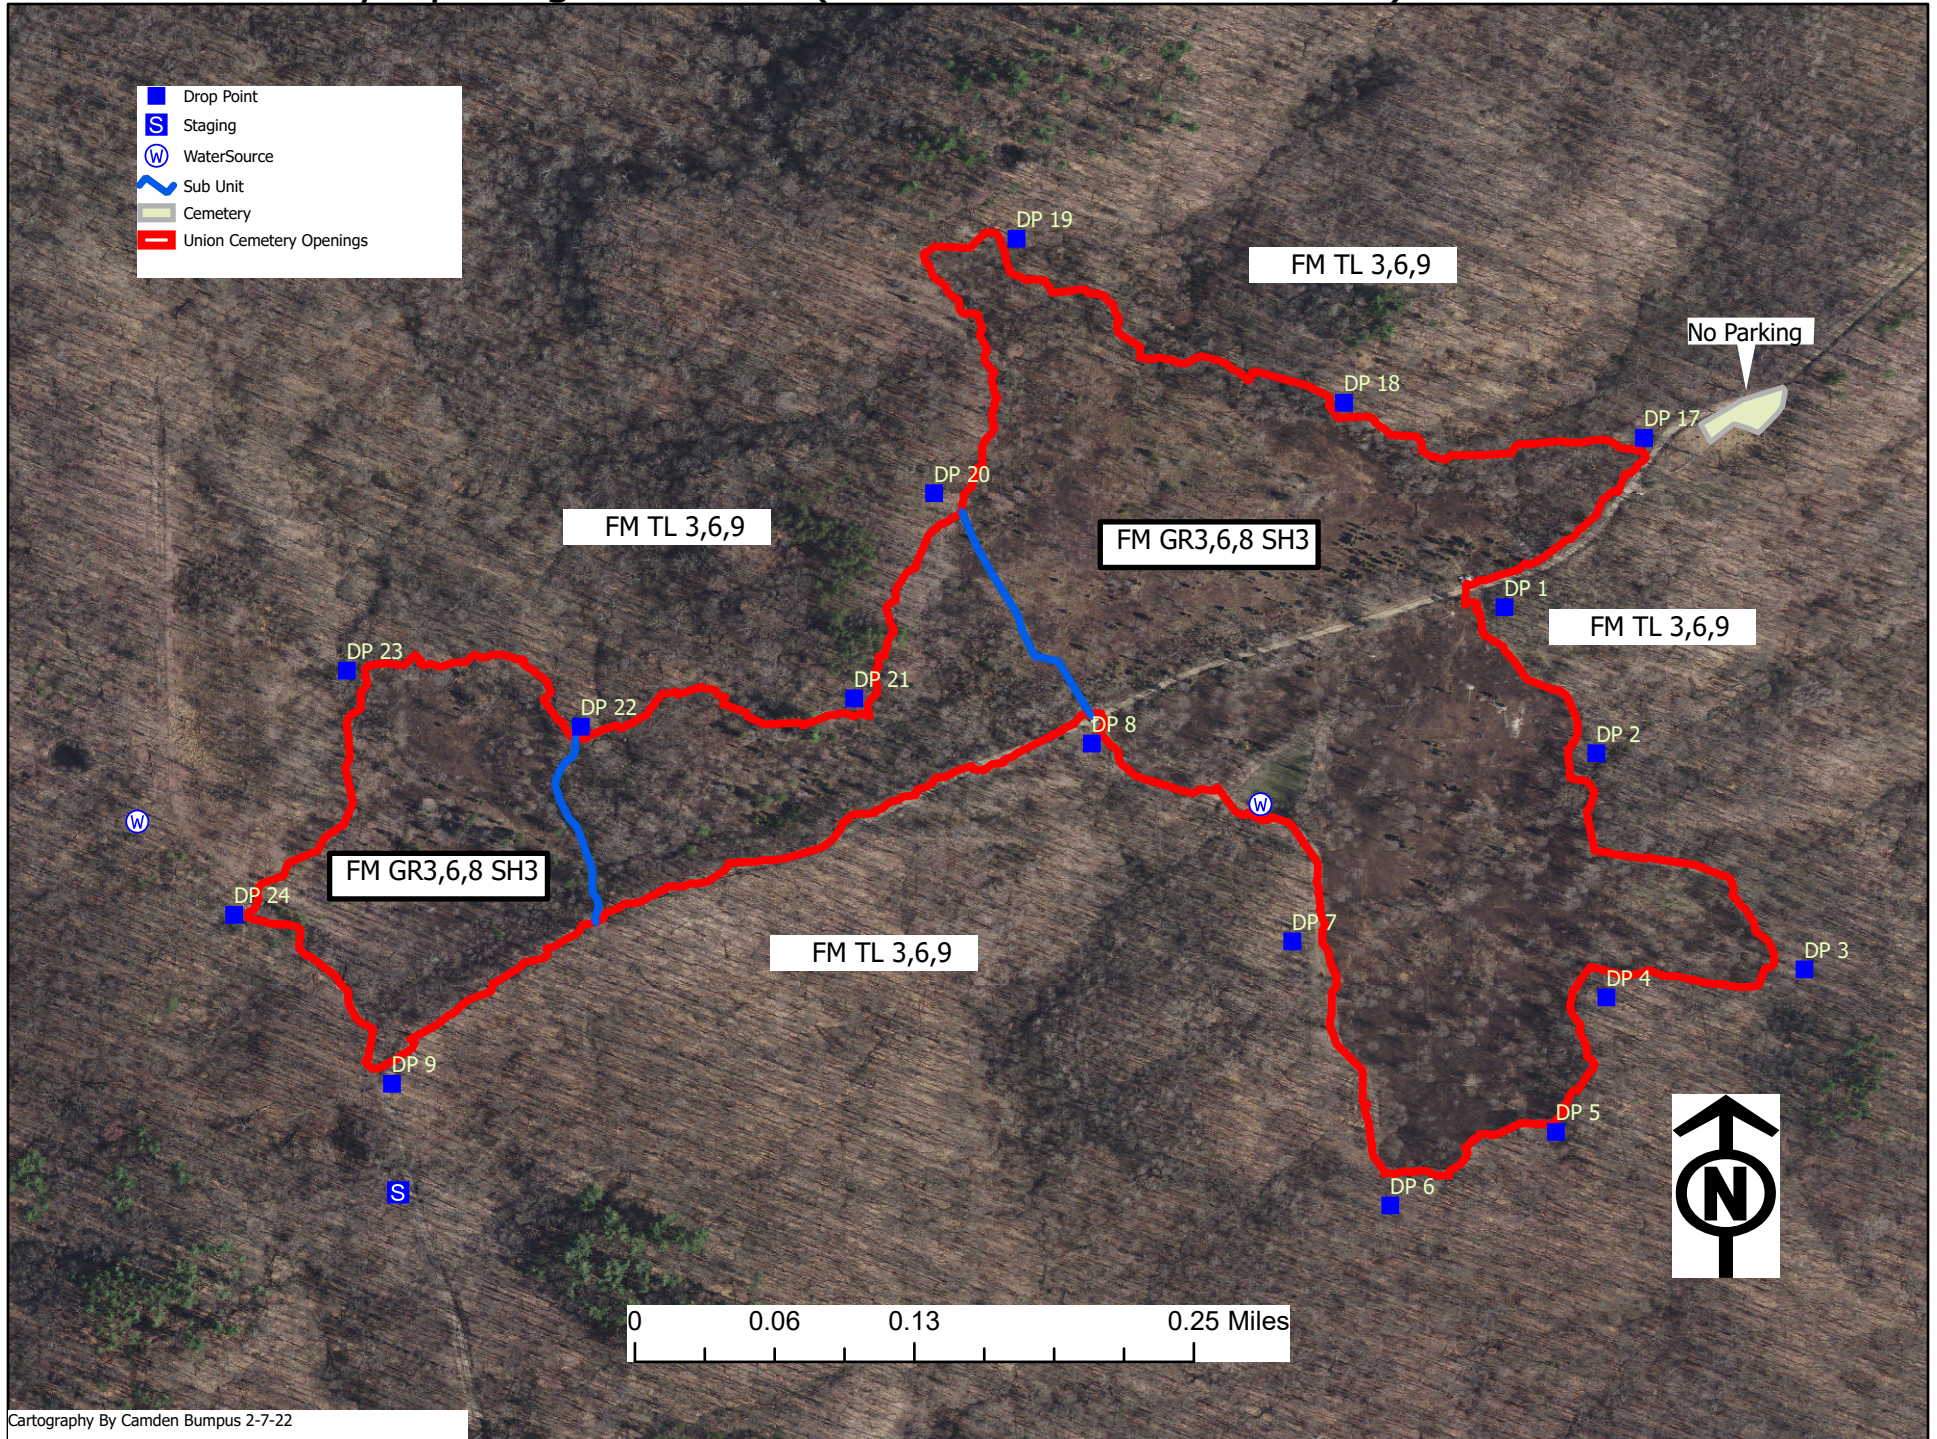

Union Cemetery Openings RX Burn (50 Acres - 2.19 Line Miles)

Cartography By Camden Bumpus 2-7-22