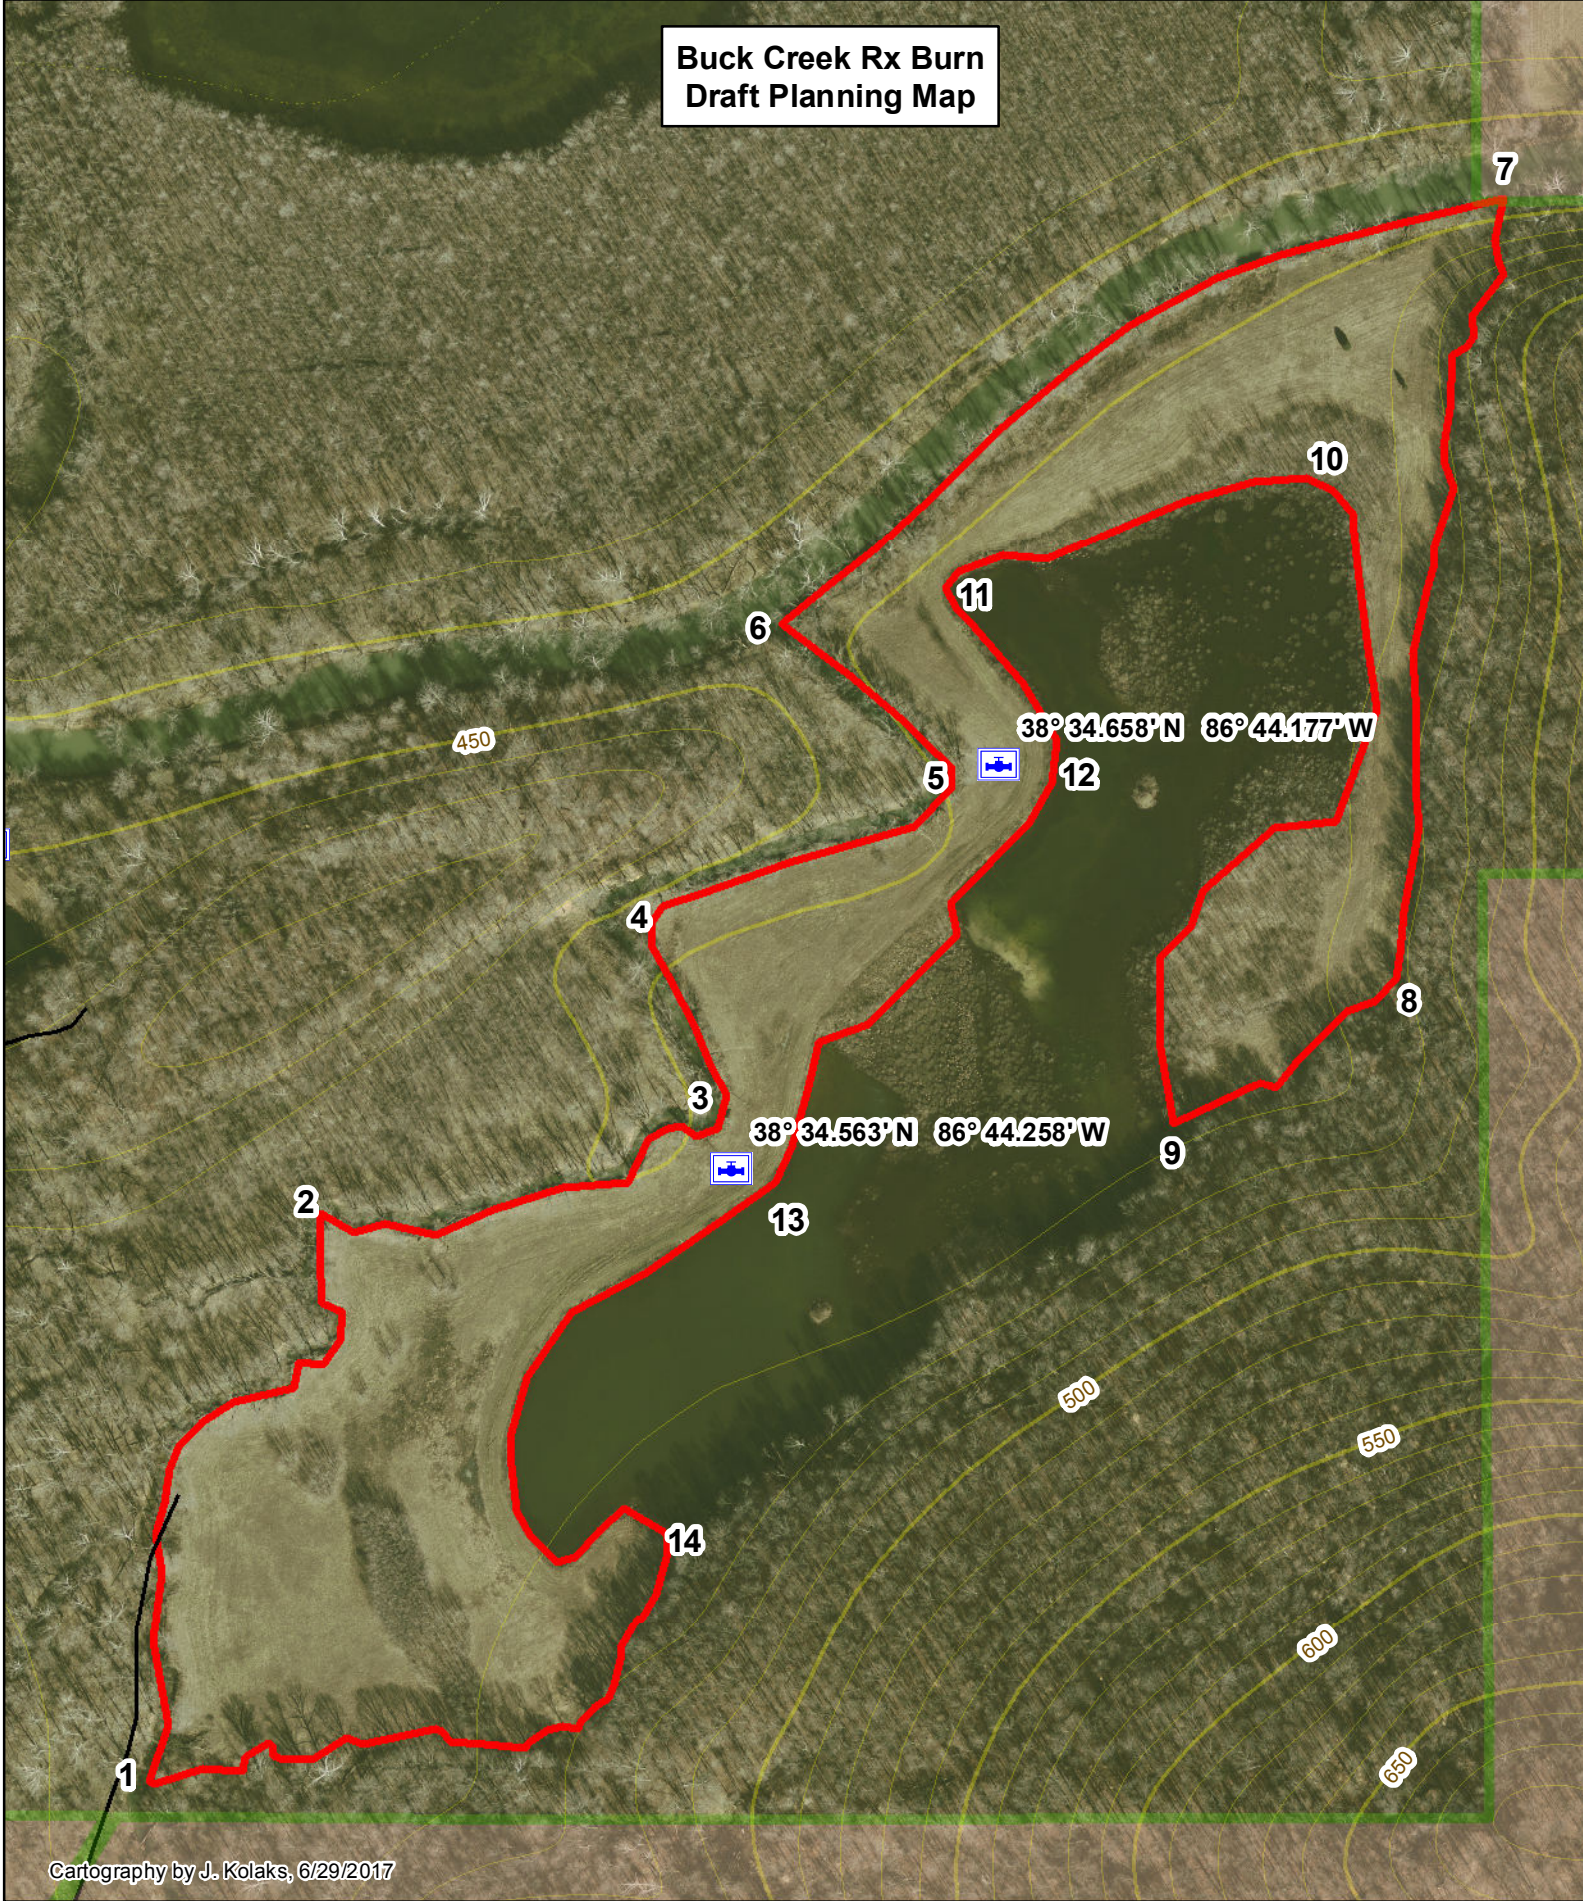

**Buck Creek Rx Burn
Draft Planning Map**

Cartography by J. Kolaks, 6/29/2017

Hoosier National Forest
Brownstown Ranger District
Martin County, IN

Legend

- NON-FS
- FOREST SERVICE
- BuckCreek

Roads

- Route Status**
- Existing
 - Decommissioned

Original data compiled from multiple source data and may not meet National Mapping Accuracy Standards. For specific data source information contact the Hoosier National Forest. No warranty is made to the contents or accuracy of the data.