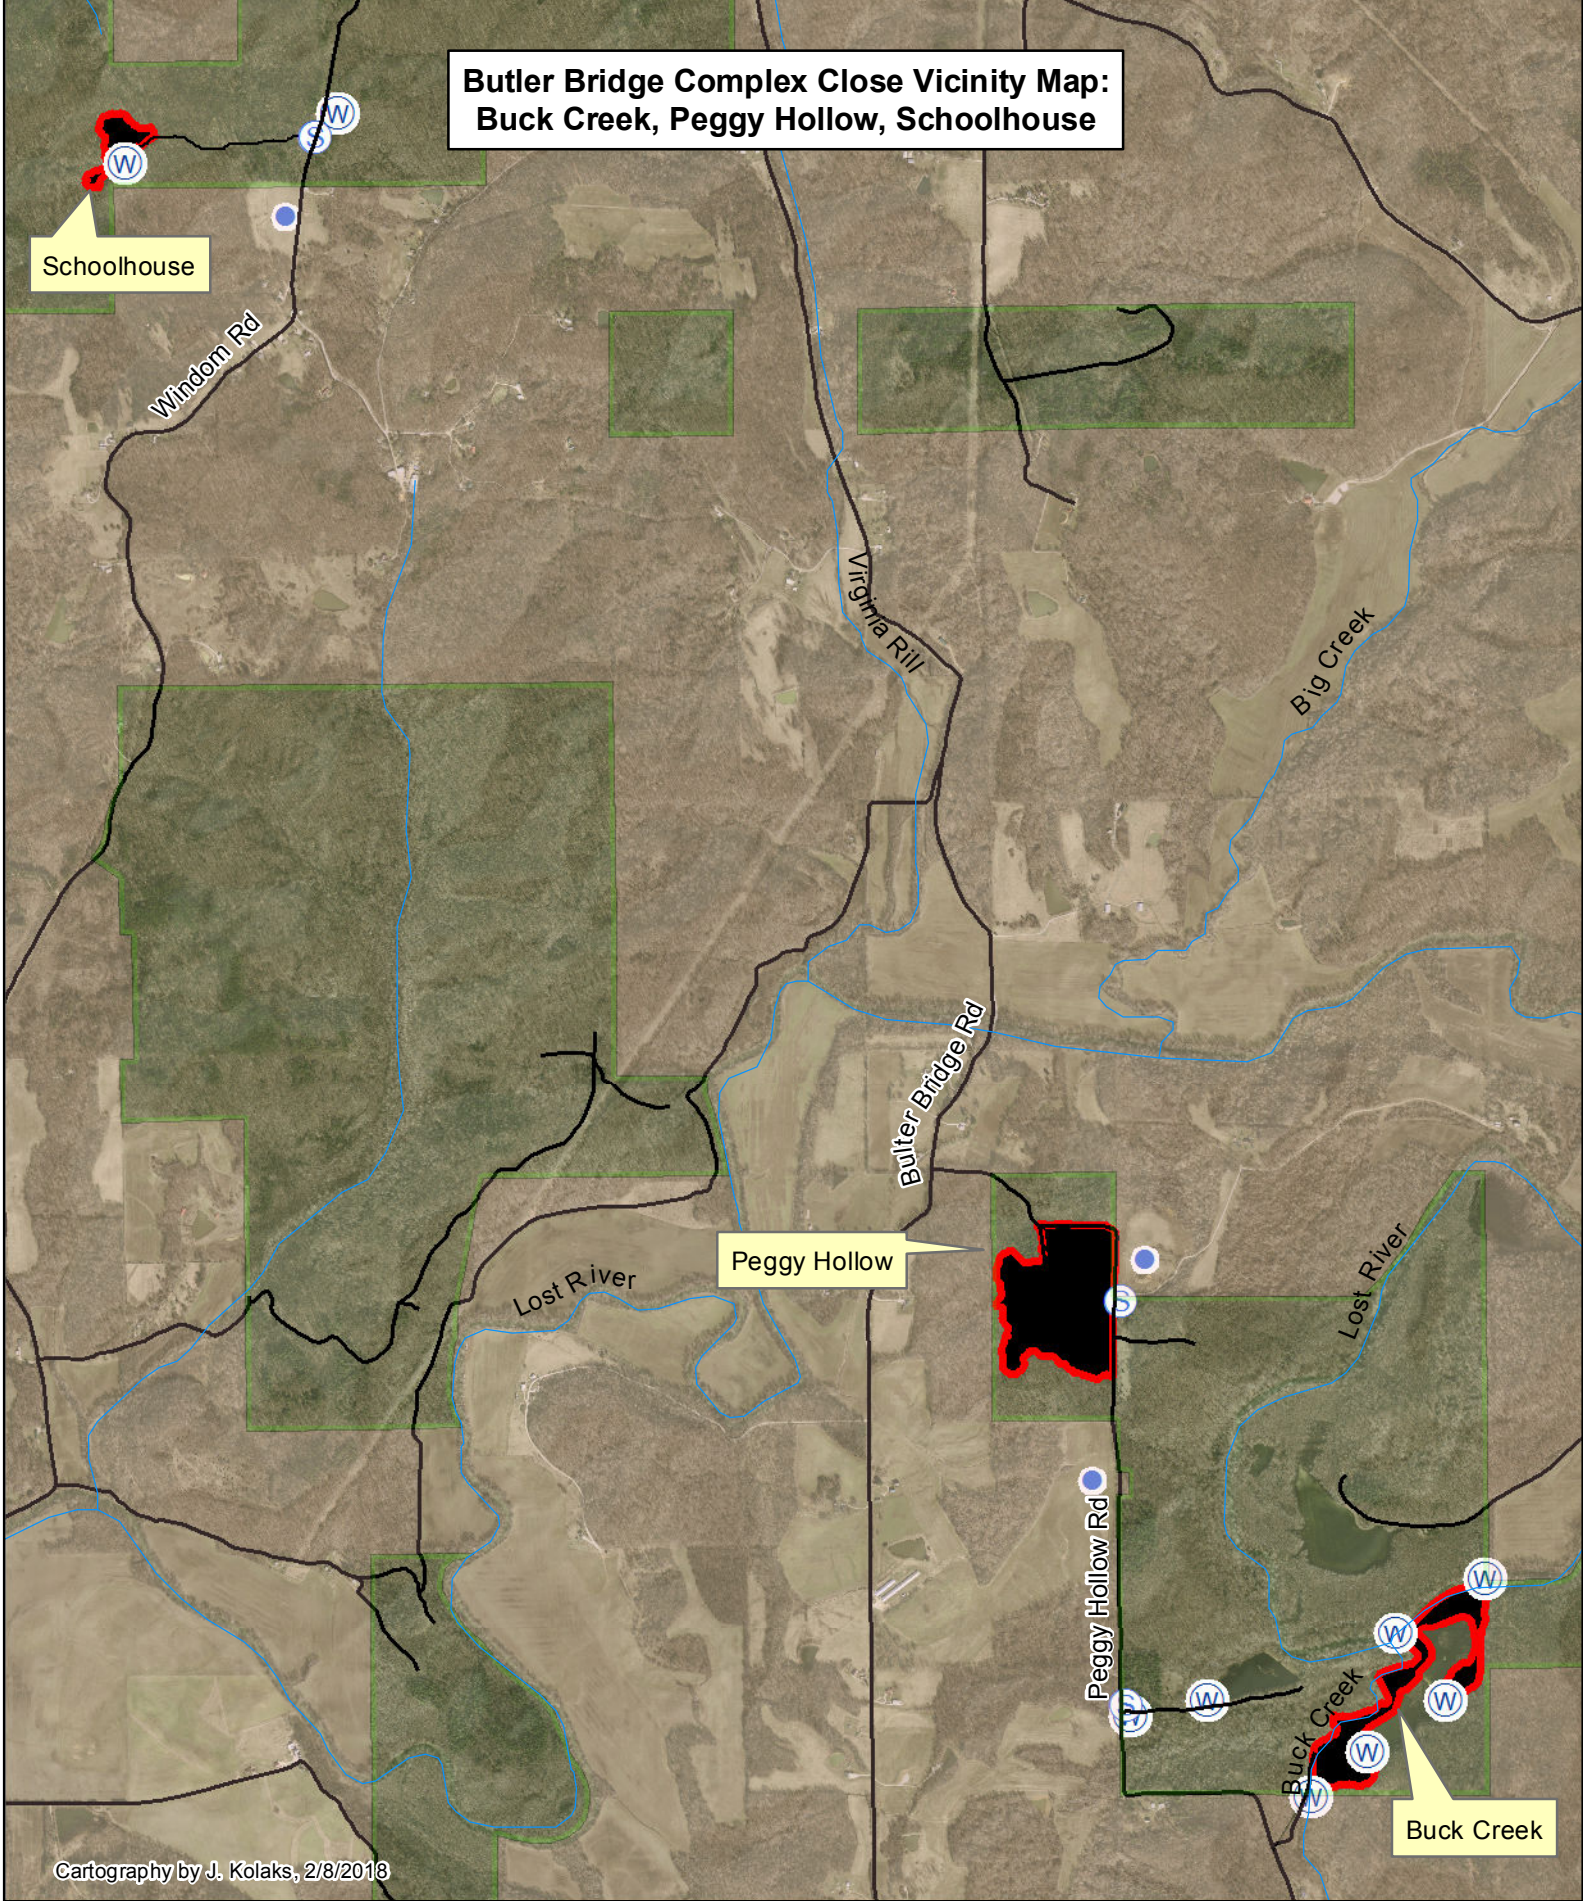

**Butler Bridge Complex Close Vicinity Map:
Buck Creek, Peggy Hollow, Schoolhouse**

Cartography by J. Kolaks, 2/8/2018

Hoosier National Forest
Brownstown Ranger District
Martin County, IN

Legend

- Helispot
- W Water Source
- NON-FS
- FOREST SERVICE
- S Staging
- Roads

Original data compiled from multiple source data and may not meet National Mapping Accuracy Standards. For specific data source information contact the Hoosier National Forest. No warranty is made to the contents or accuracy of the data.