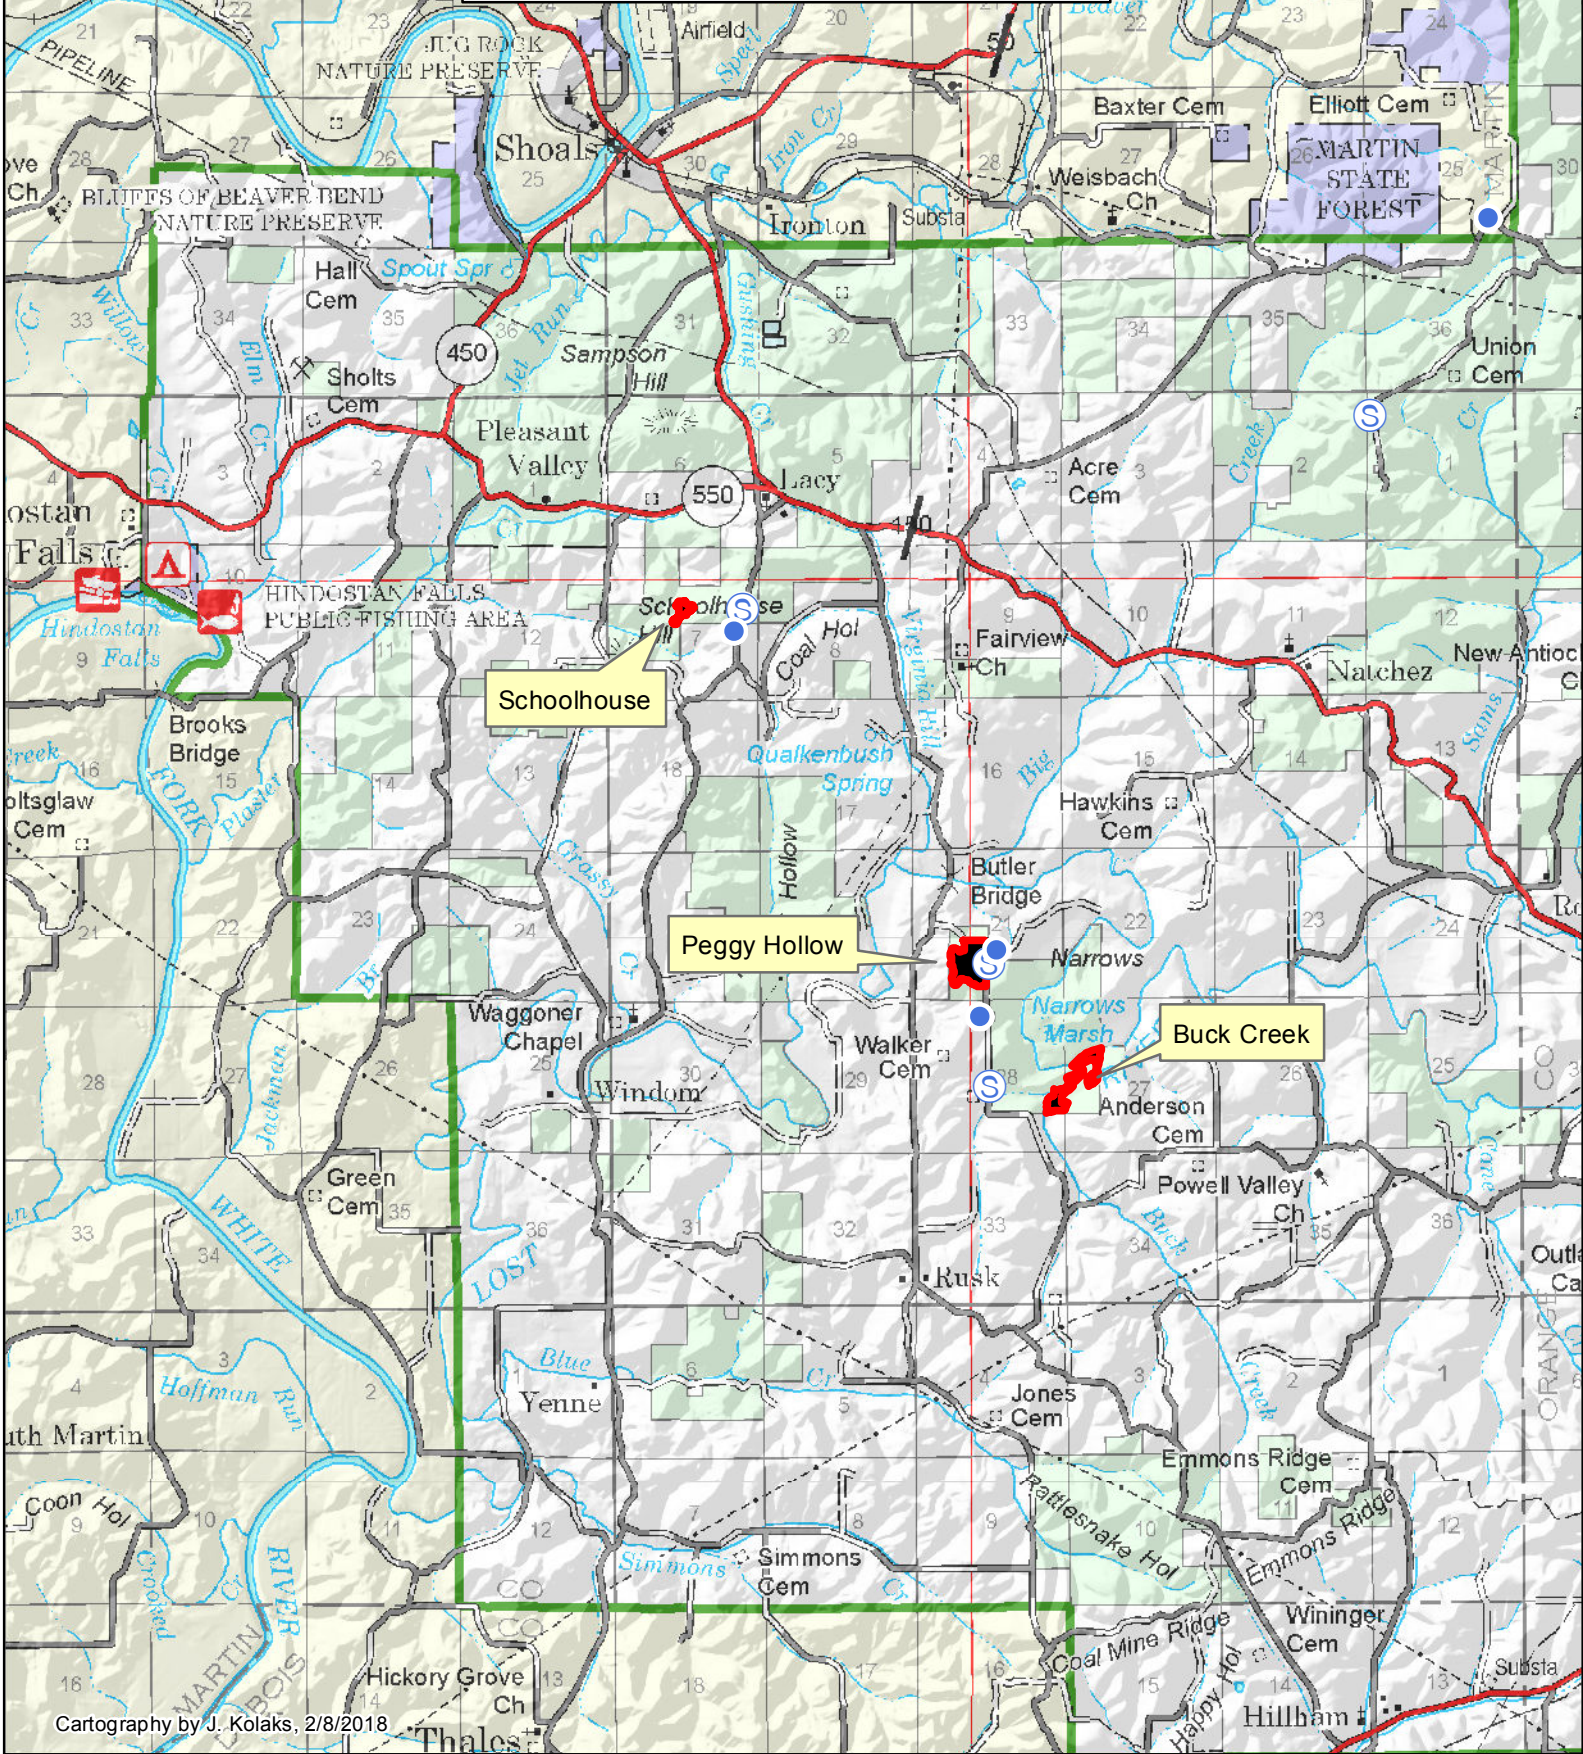

Butler Bridge Complex Vicinity Map: Buck Creek, Peggy Hollow, Schoolhouse

Cartography by J. Kolaks, 2/8/2018

Hoosier National Forest
Brownstown Ranger District

Legend

- S Staging
- Helispot

Original data compiled from multiple source data and may not meet National Mapping Accuracy Standards. For specific data source information contact the Hoosier National Forest. No warranty is made to the contents or accuracy of the data.