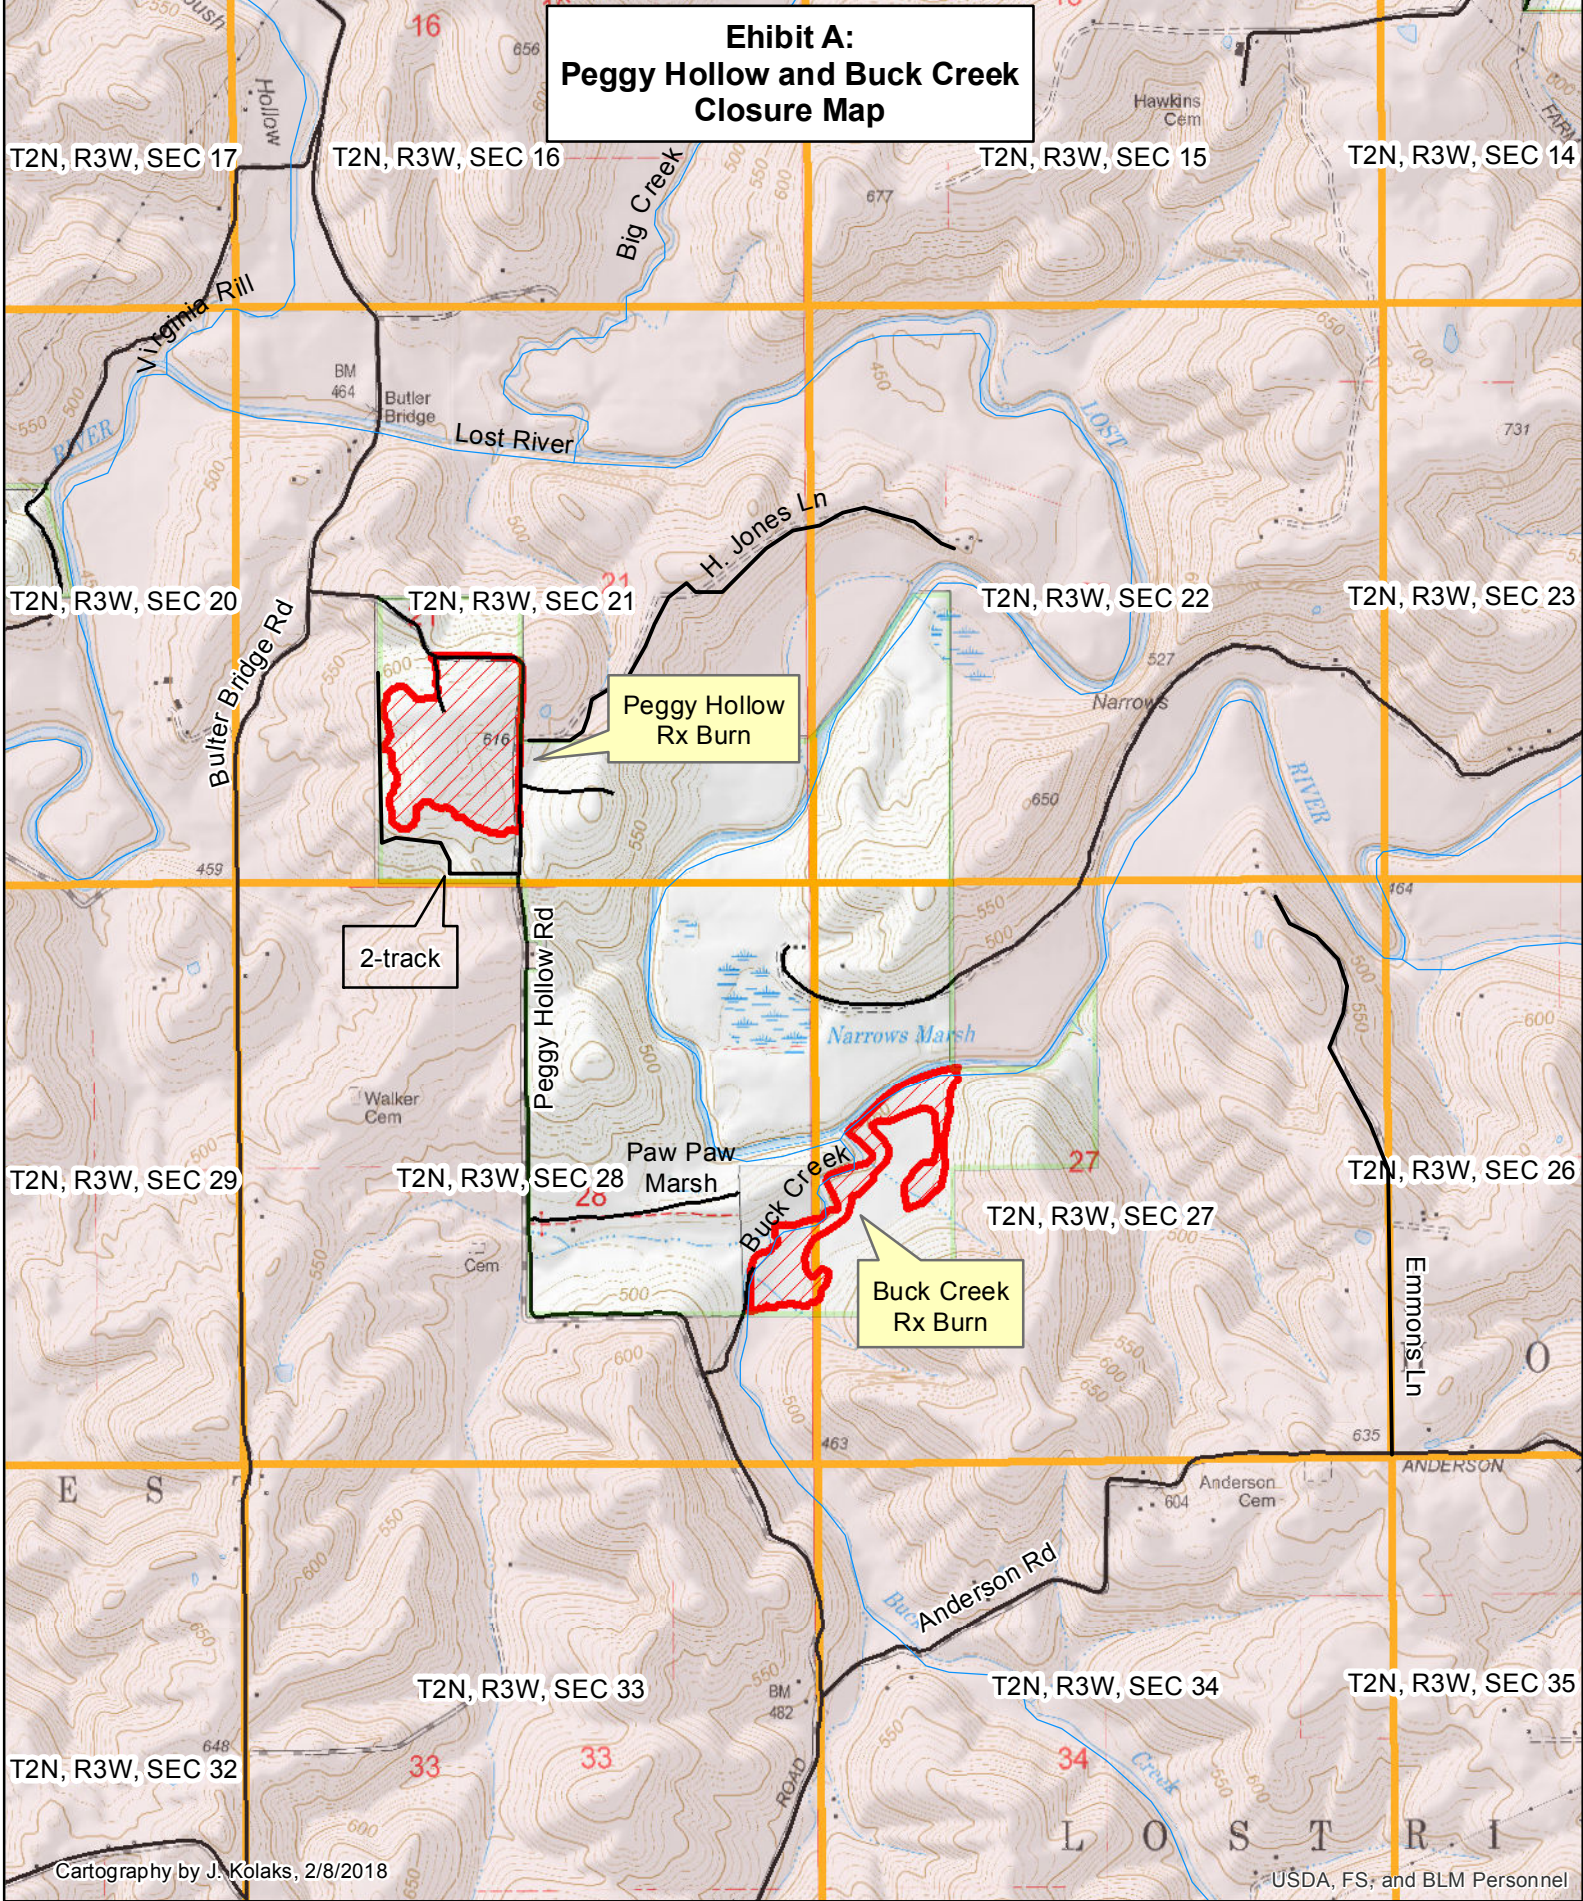

# Ehibit A: Peggy Hollow and Buck Creek Closure Map

2-track

Peggy Hollow  
Rx Burn

Buck Creek  
Rx Burn

Hoosier National Forest  
Brownstown Ranger District  
Martin County, IN

Legend	
Roads	NON-FS
Sections	FOREST SERVICE

Original data compiled from multiple source data and may not meet National Mapping Accuracy Standards. For specific data source information contact the Hoosier National Forest. No warranty is made to the contents or accuracy of the data.

Cartography by J. Kolaks, 2/8/2018

USDA, FS, and BLM Personnel