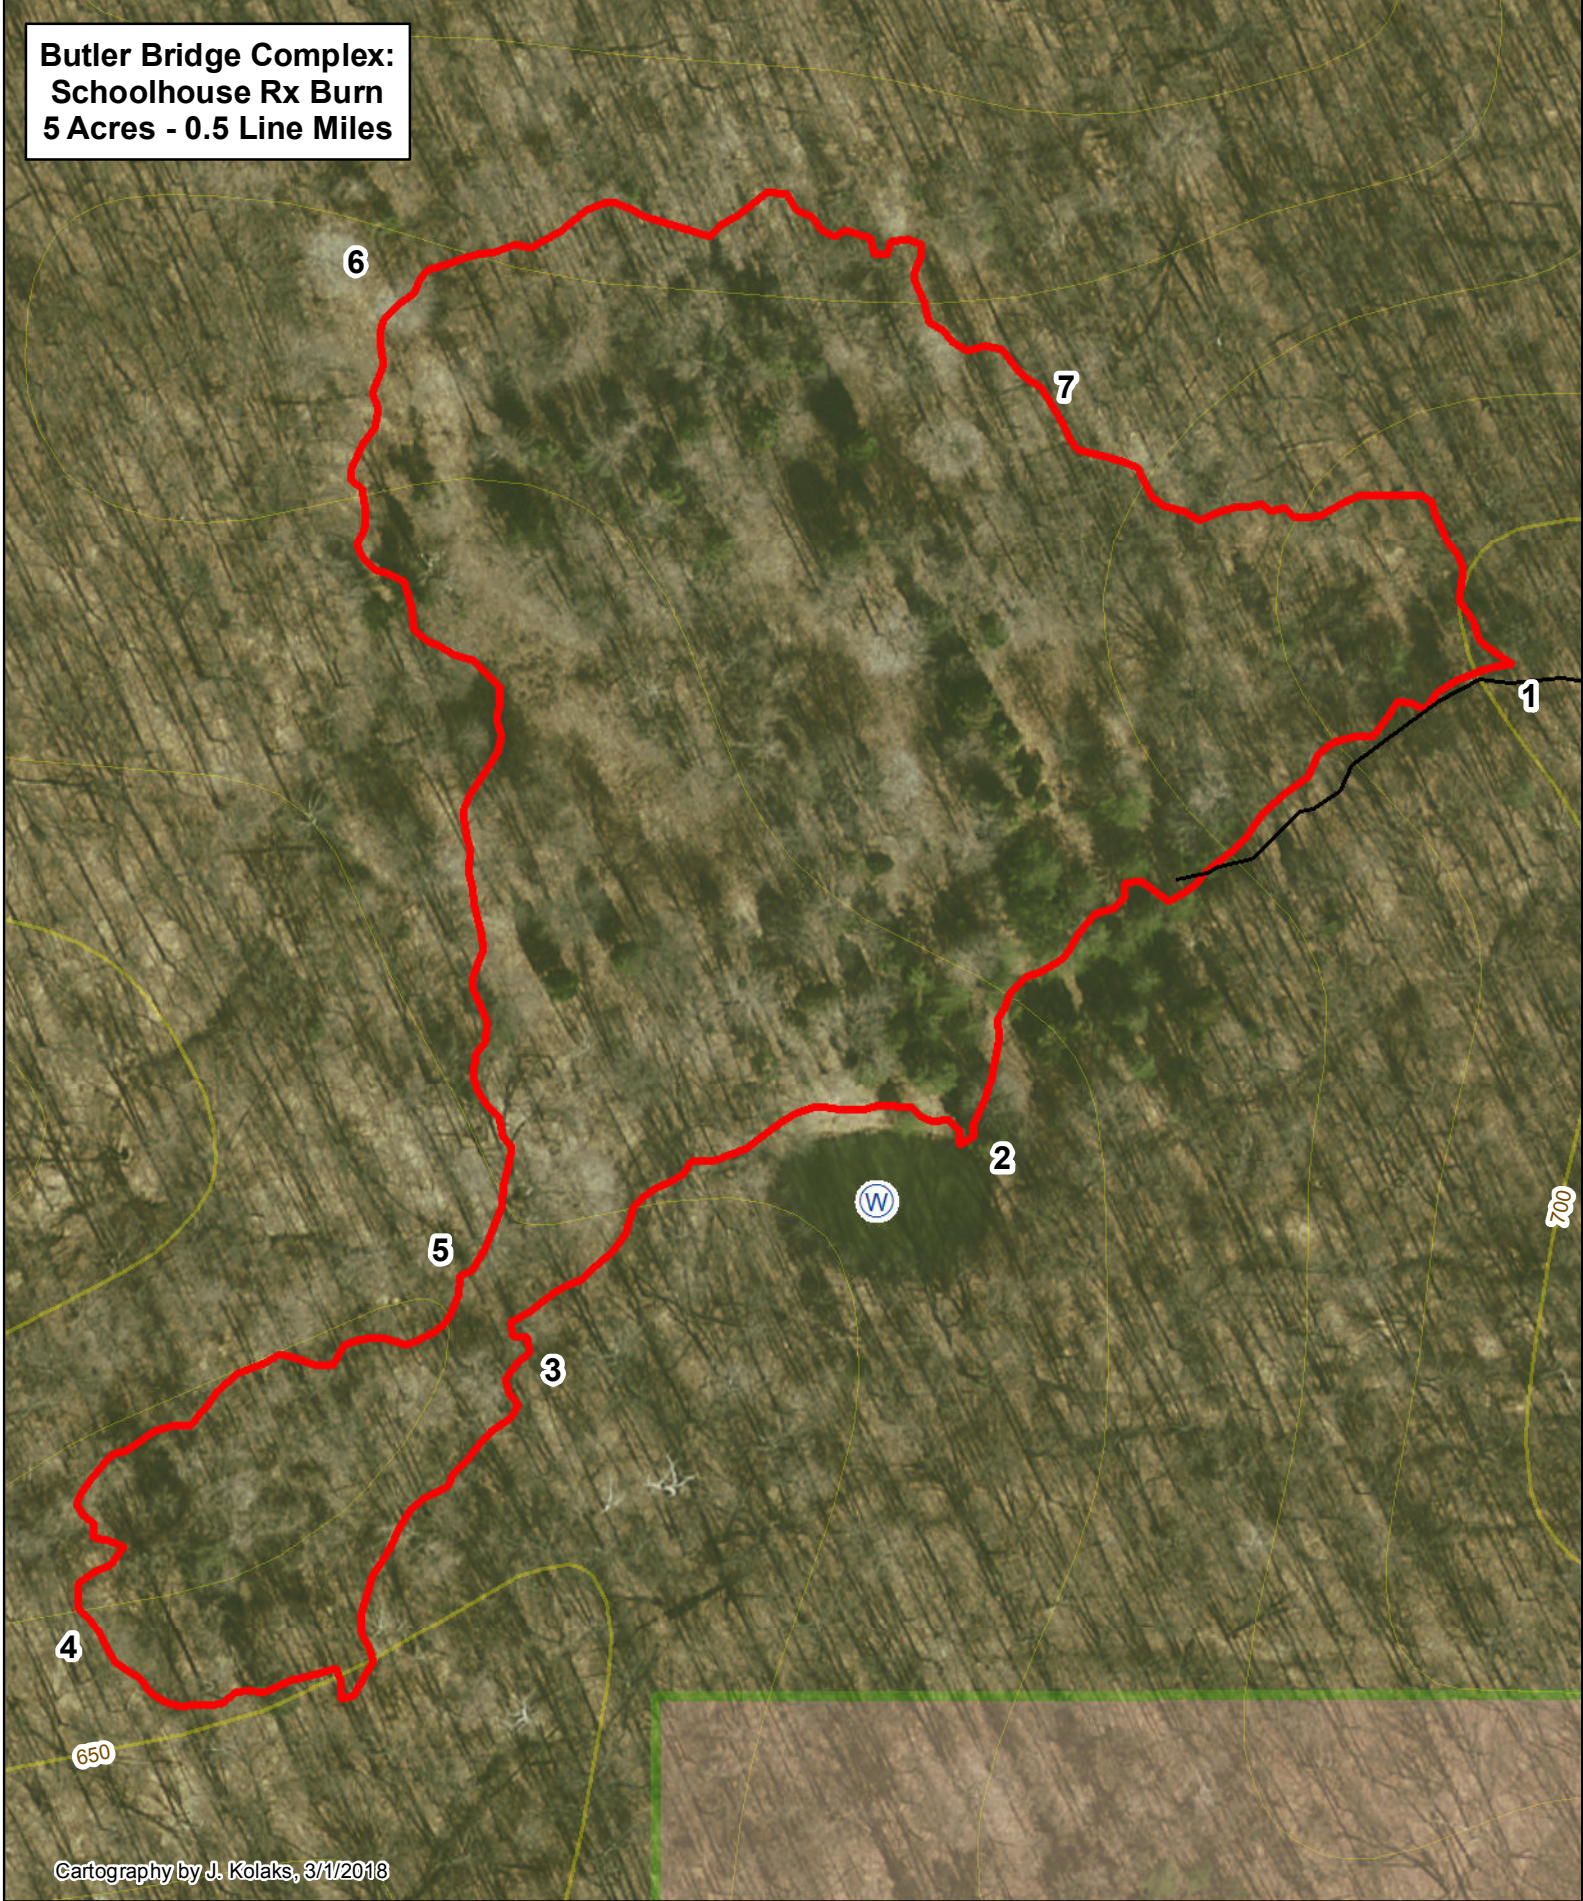

**Butler Bridge Complex:
Schoolhouse Rx Burn
5 Acres - 0.5 Line Miles**

Cartography by J. Kolaks, 3/1/2018

Hoosier National Forest
Brownstown Range District
Martin County, IN

Legend

- PeggyHollow
- Helispot
- W Water Source
- S Staging
- Roads
- NON-FS
- FOREST SERVICE

Original data compiled from multiple source data and may not meet National Mapping Accuracy Standards. For specific data source information contact the Hoosier National Forest. No warranty is made to the contents or accuracy of the data.