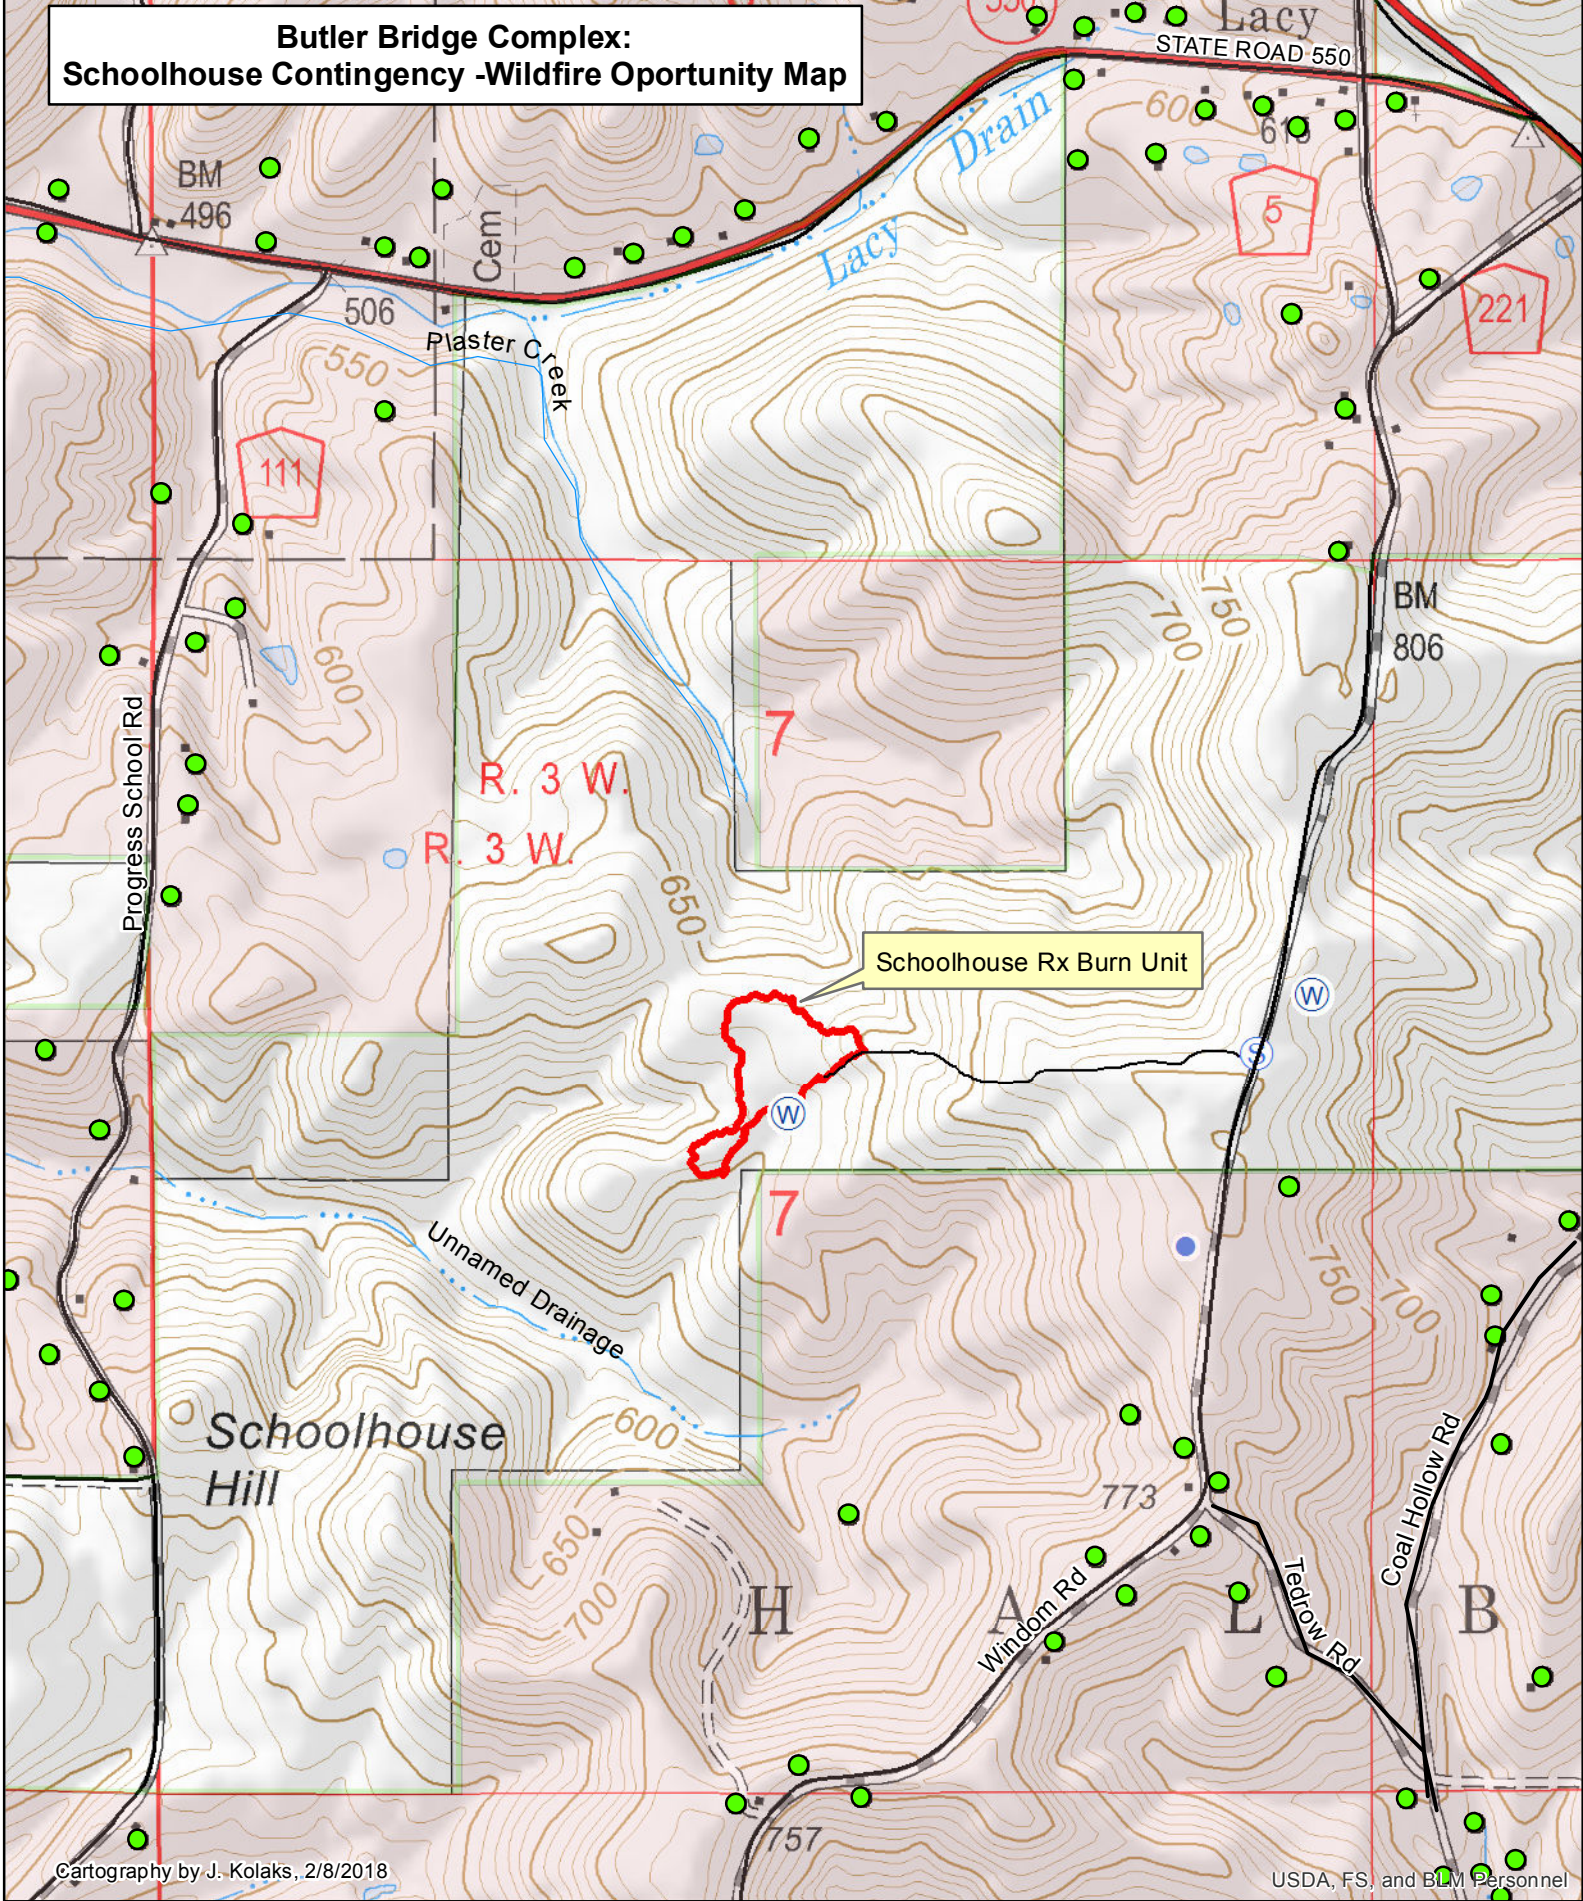

Butler Bridge Complex: Schoolhouse Contingency -Wildfire Oportunity Map

Cartography by J. Kolaks, 2/8/2018

USDA, FS, and BLM Personnel

Hoosier National Forest
Brownstown Ranger District
Martin County, IN

Legend

- NON-FS
- FOREST SERVICE
- Roads
- Helispot
- Staging
- Water Source
- ButlerBridgeStructure

Original data compiled from multiple source data and may not meet National Mapping Accuracy Standards. For specific data source information contact the Hoosier National Forest. No warranty is made to the contents or accuracy of the data.