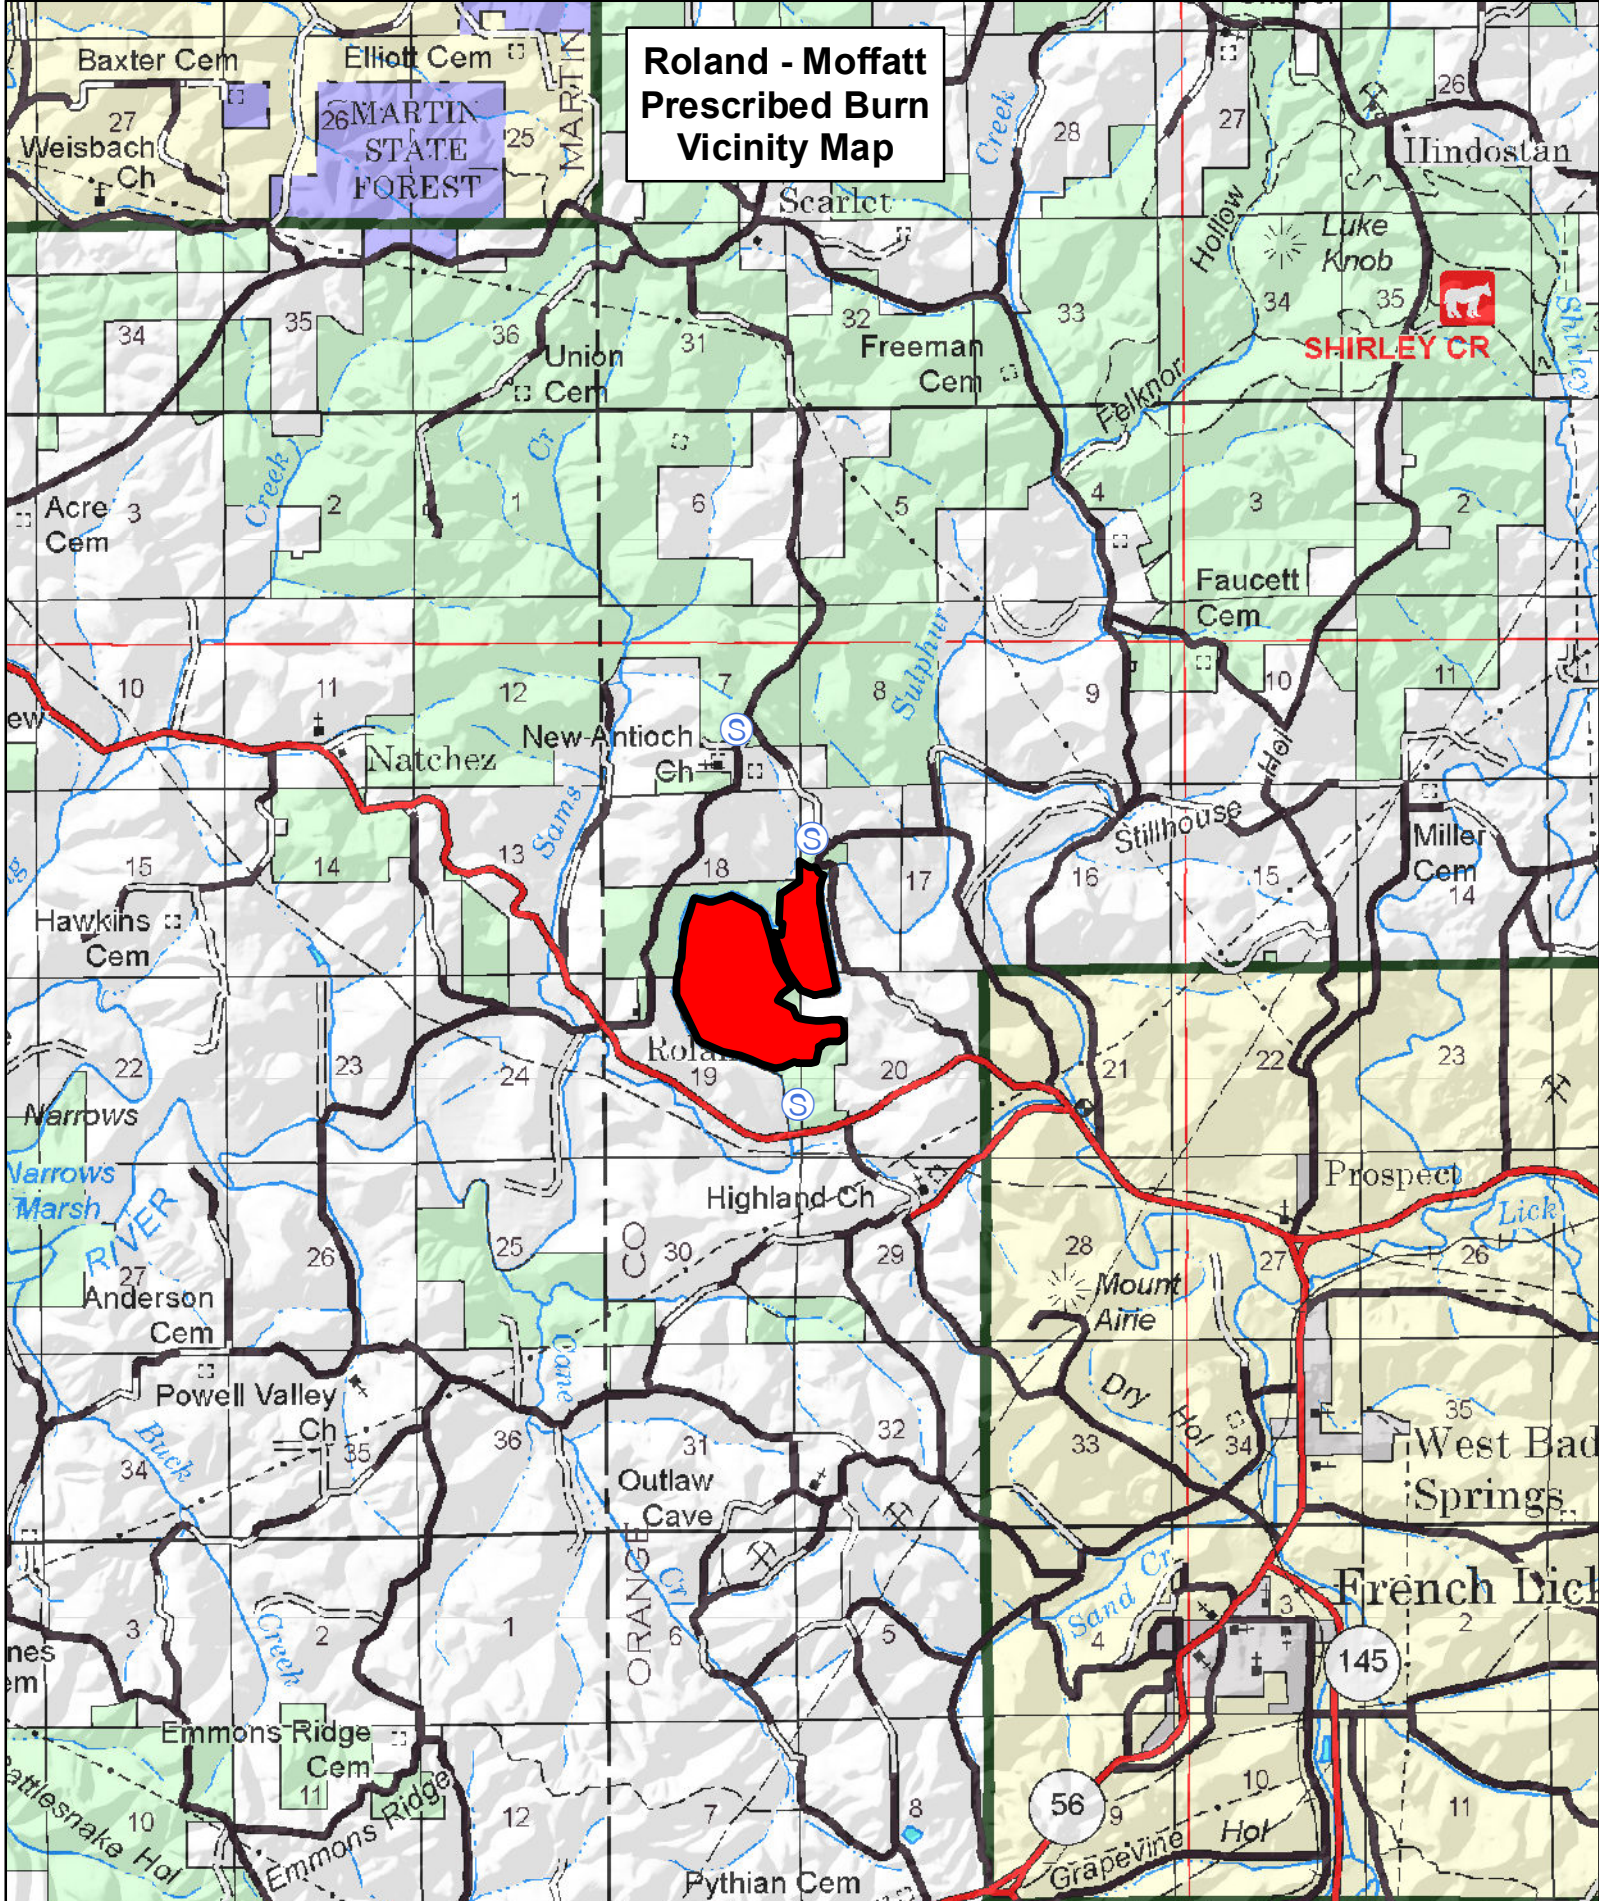

Roland - Moffatt Prescribed Burn Vicinity Map

Cartography by J. Kolaks, 10/7/2014

Hoosier National Forest
Brownstown Ranger District
State of Indiana

Legend
 Roland_Moffitt

Original data compiled from multiple source data and may not meet National Mapping Accuracy Standards. For specific data source information contact the Hoosier National Forest. No warranty is made to the contents or accuracy of the data.