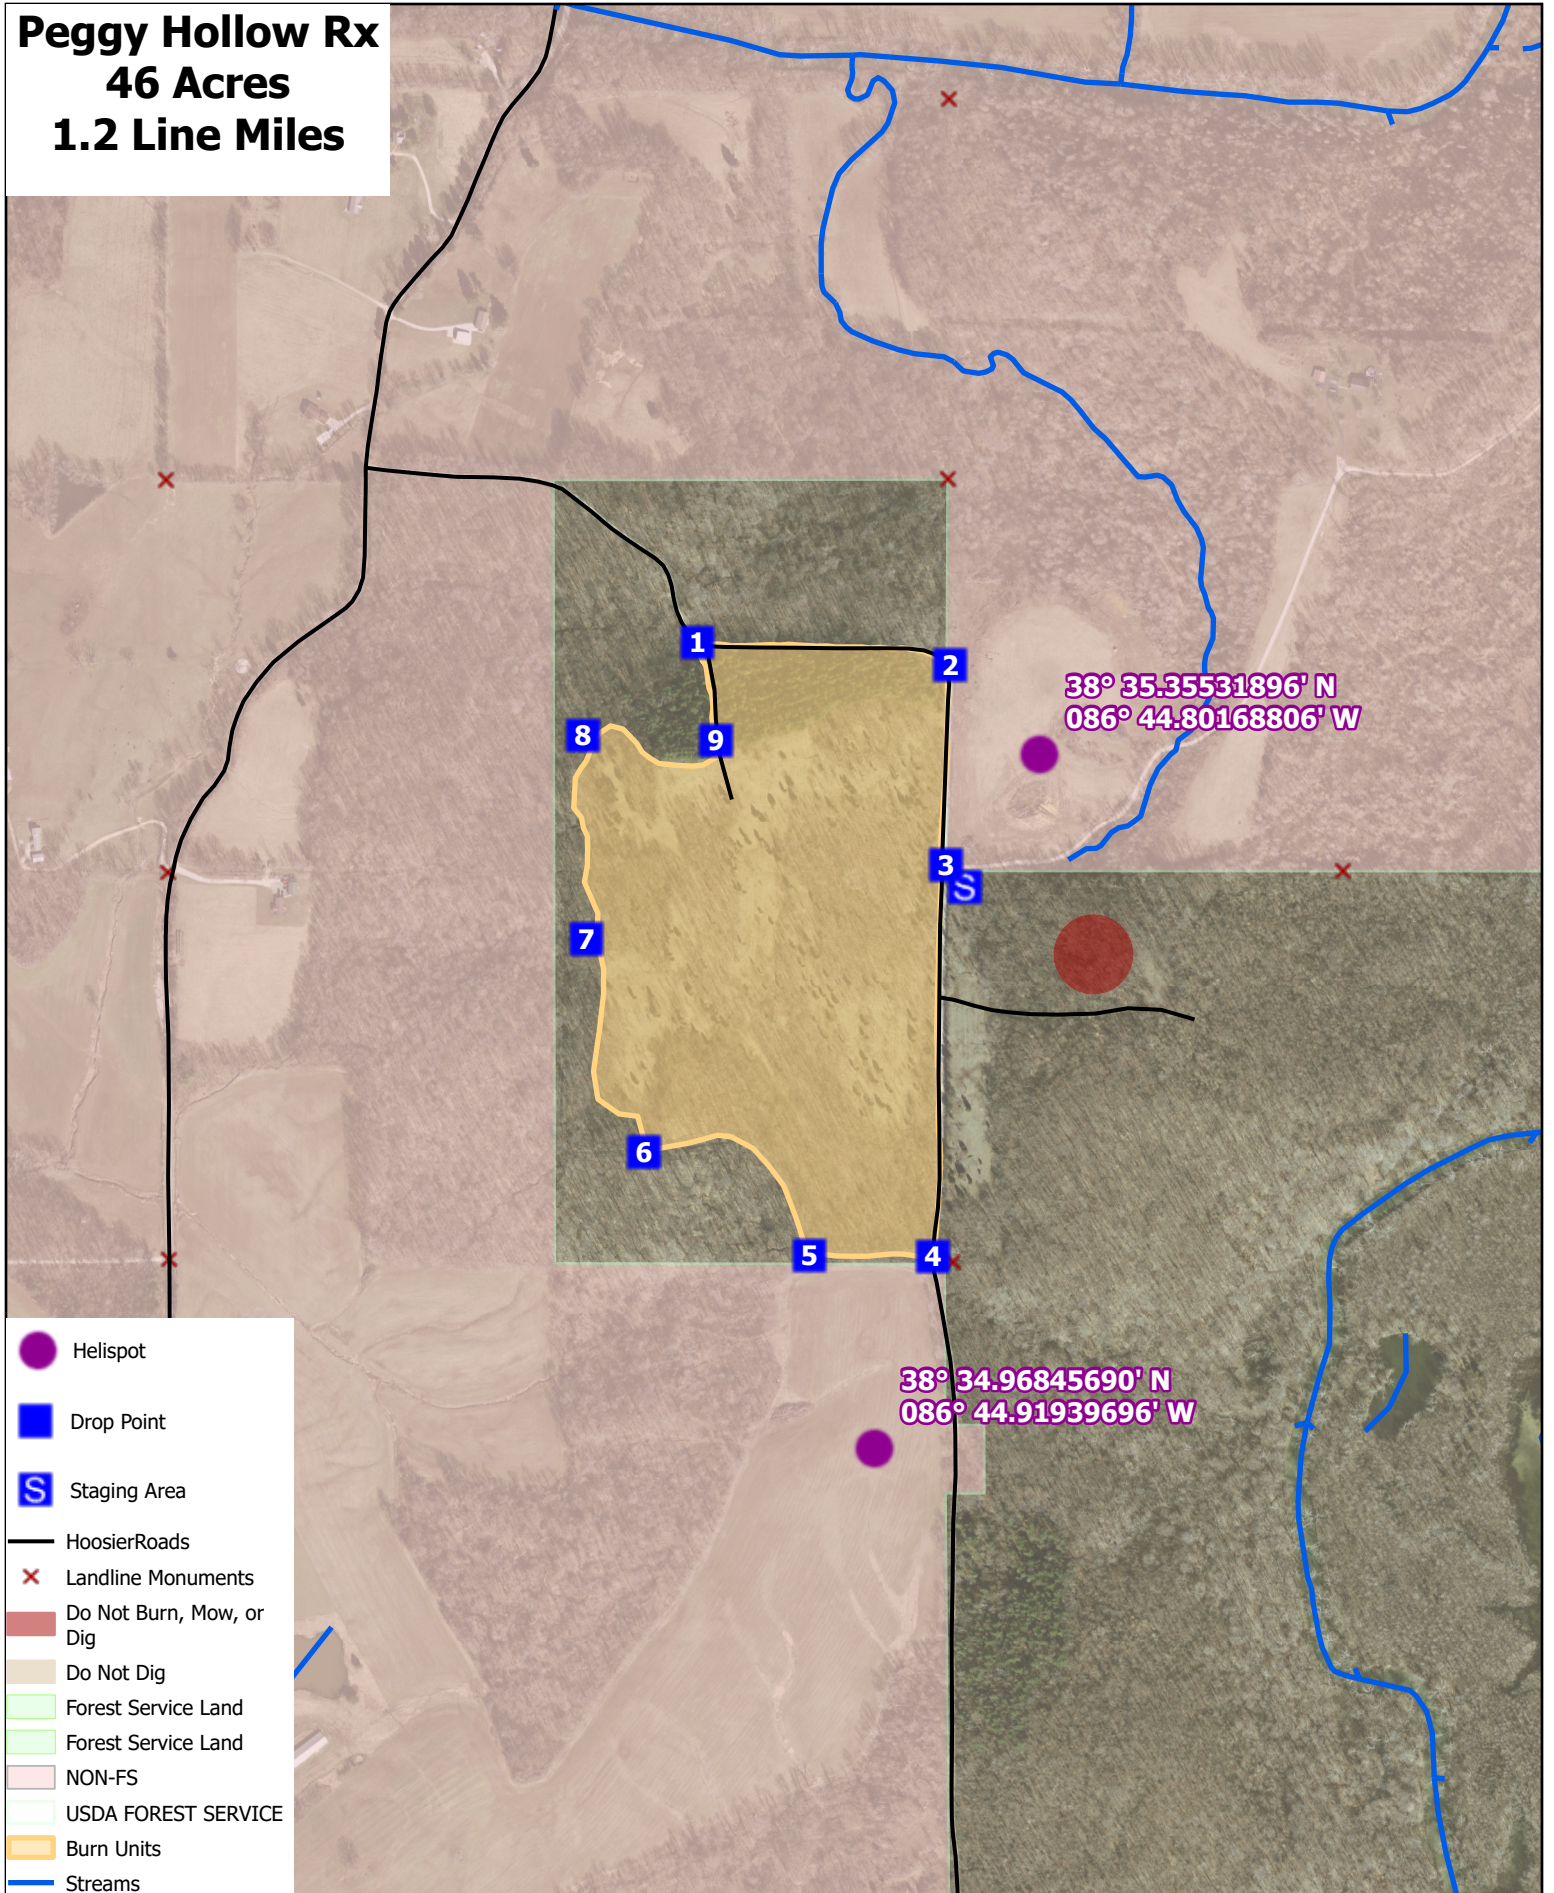

Peggy Hollow Rx
46 Acres
1.2 Line Miles

-  Helispot
-  Drop Point
-  Staging Area
-  HoosierRoads
-  Landline Monuments
-  Do Not Burn, Mow, or Dig
-  Do Not Dig
-  Forest Service Land
-  Forest Service Land
-  NON-FS
-  USDA FOREST SERVICE
-  Burn Units
-  Streams

Hoosier National Forest
 Brownstown Ranger District
 Martin County, IN

0

Cartography by: Logan Scherschel 02/15/2024

0.28

0.55

Miles