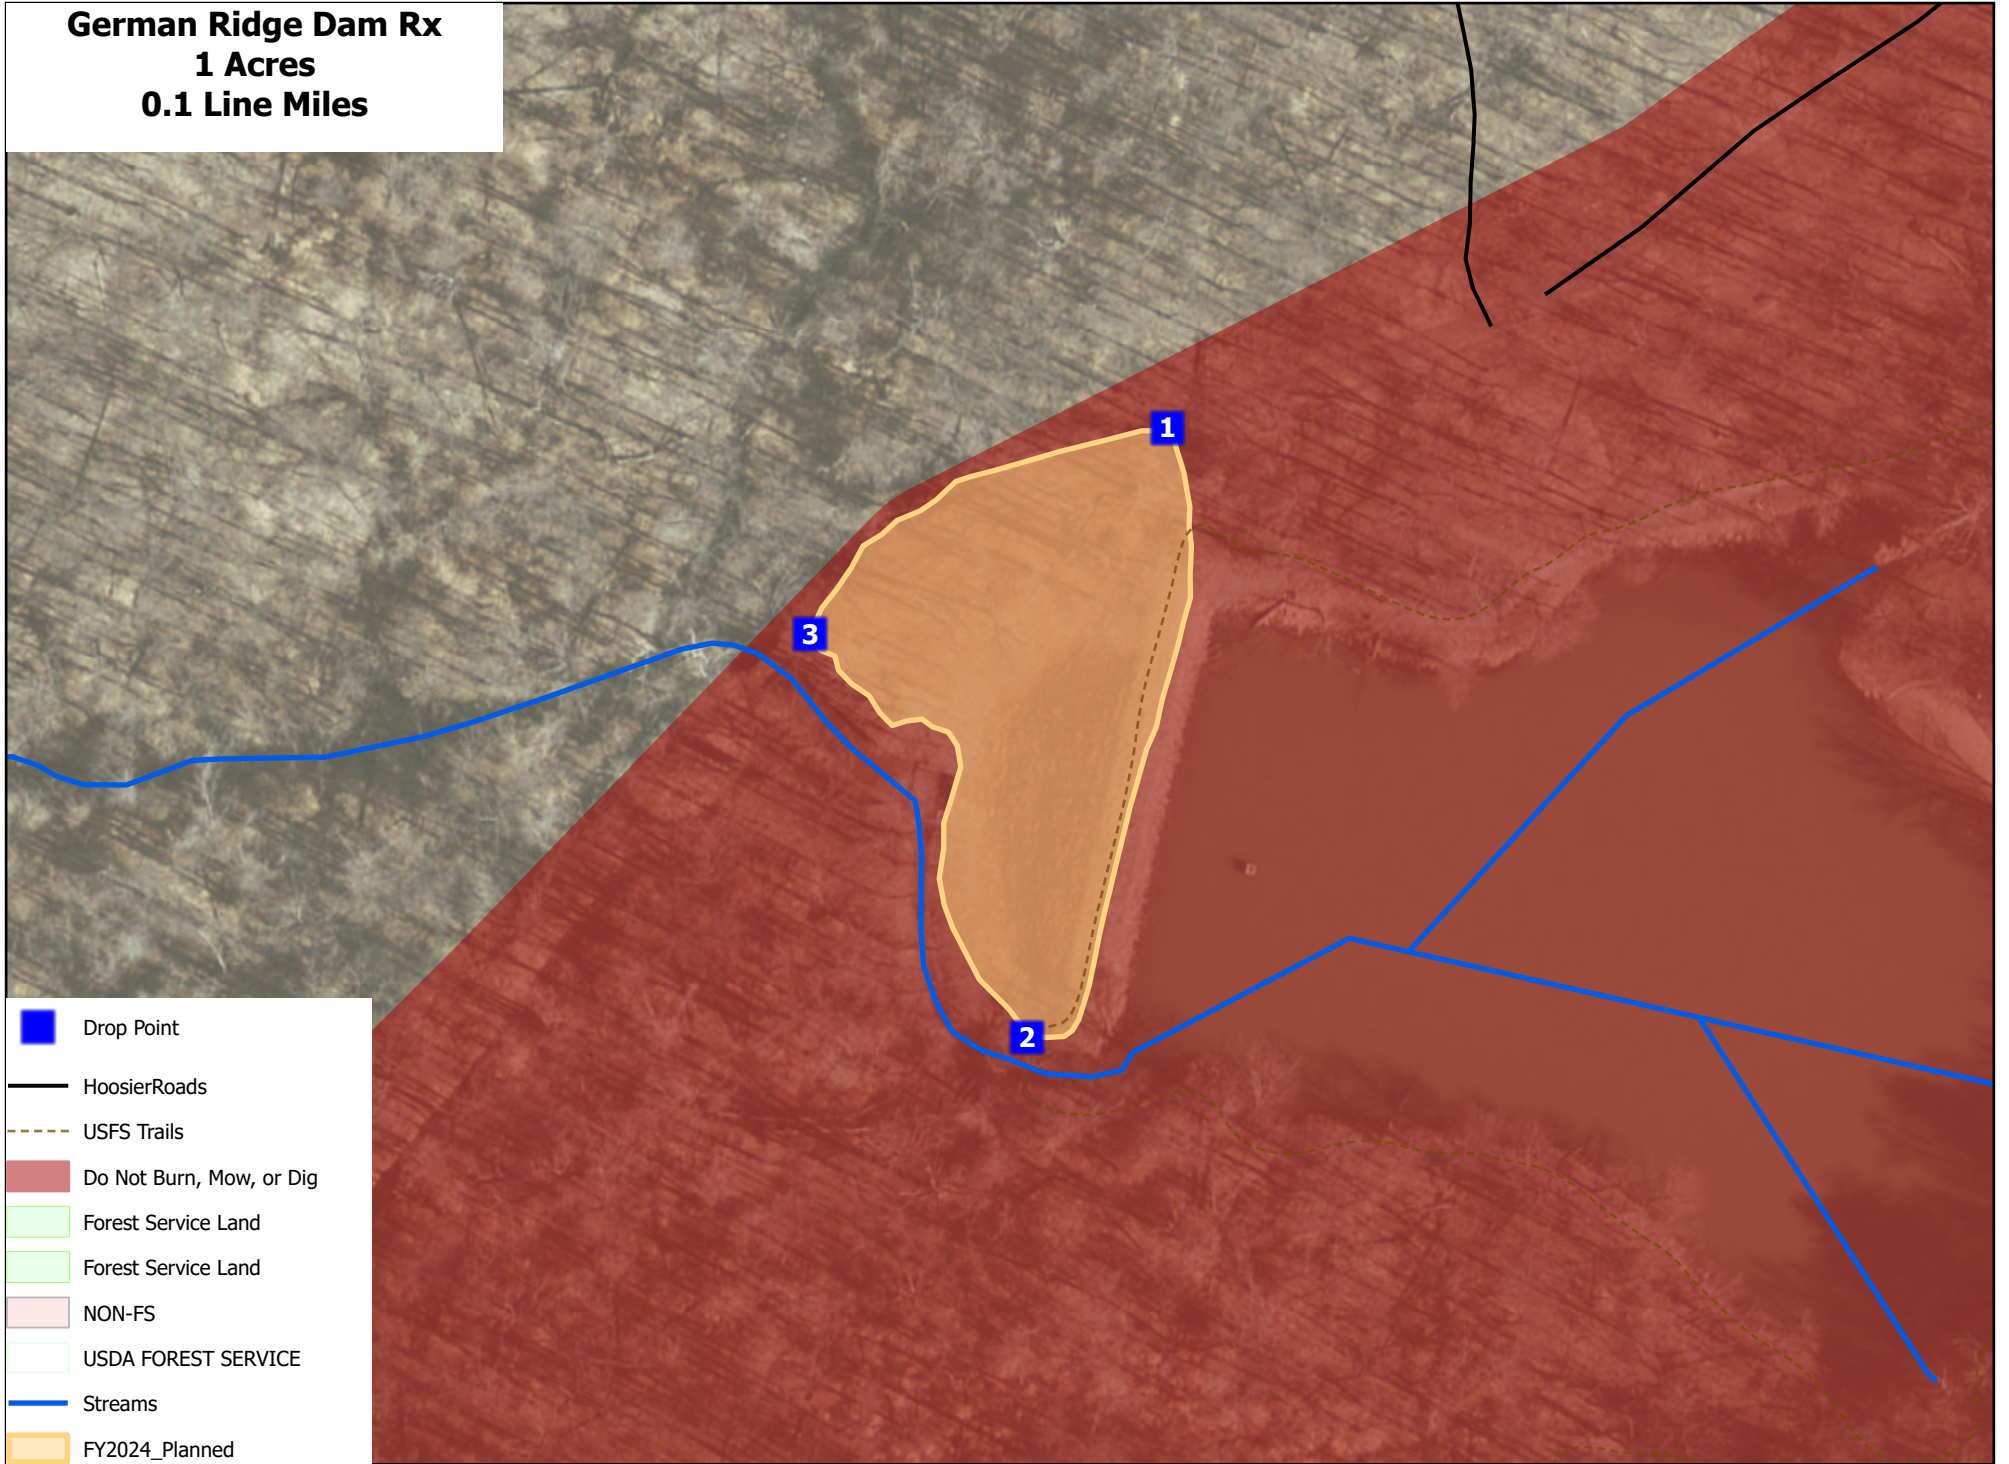

German Ridge Dam Rx
1 Acres
0.1 Line Miles

Hoosier National Forest
Brownstown Ranger District
Perry County, IN

Cartography by: Logan Scherschel 02/23/2024