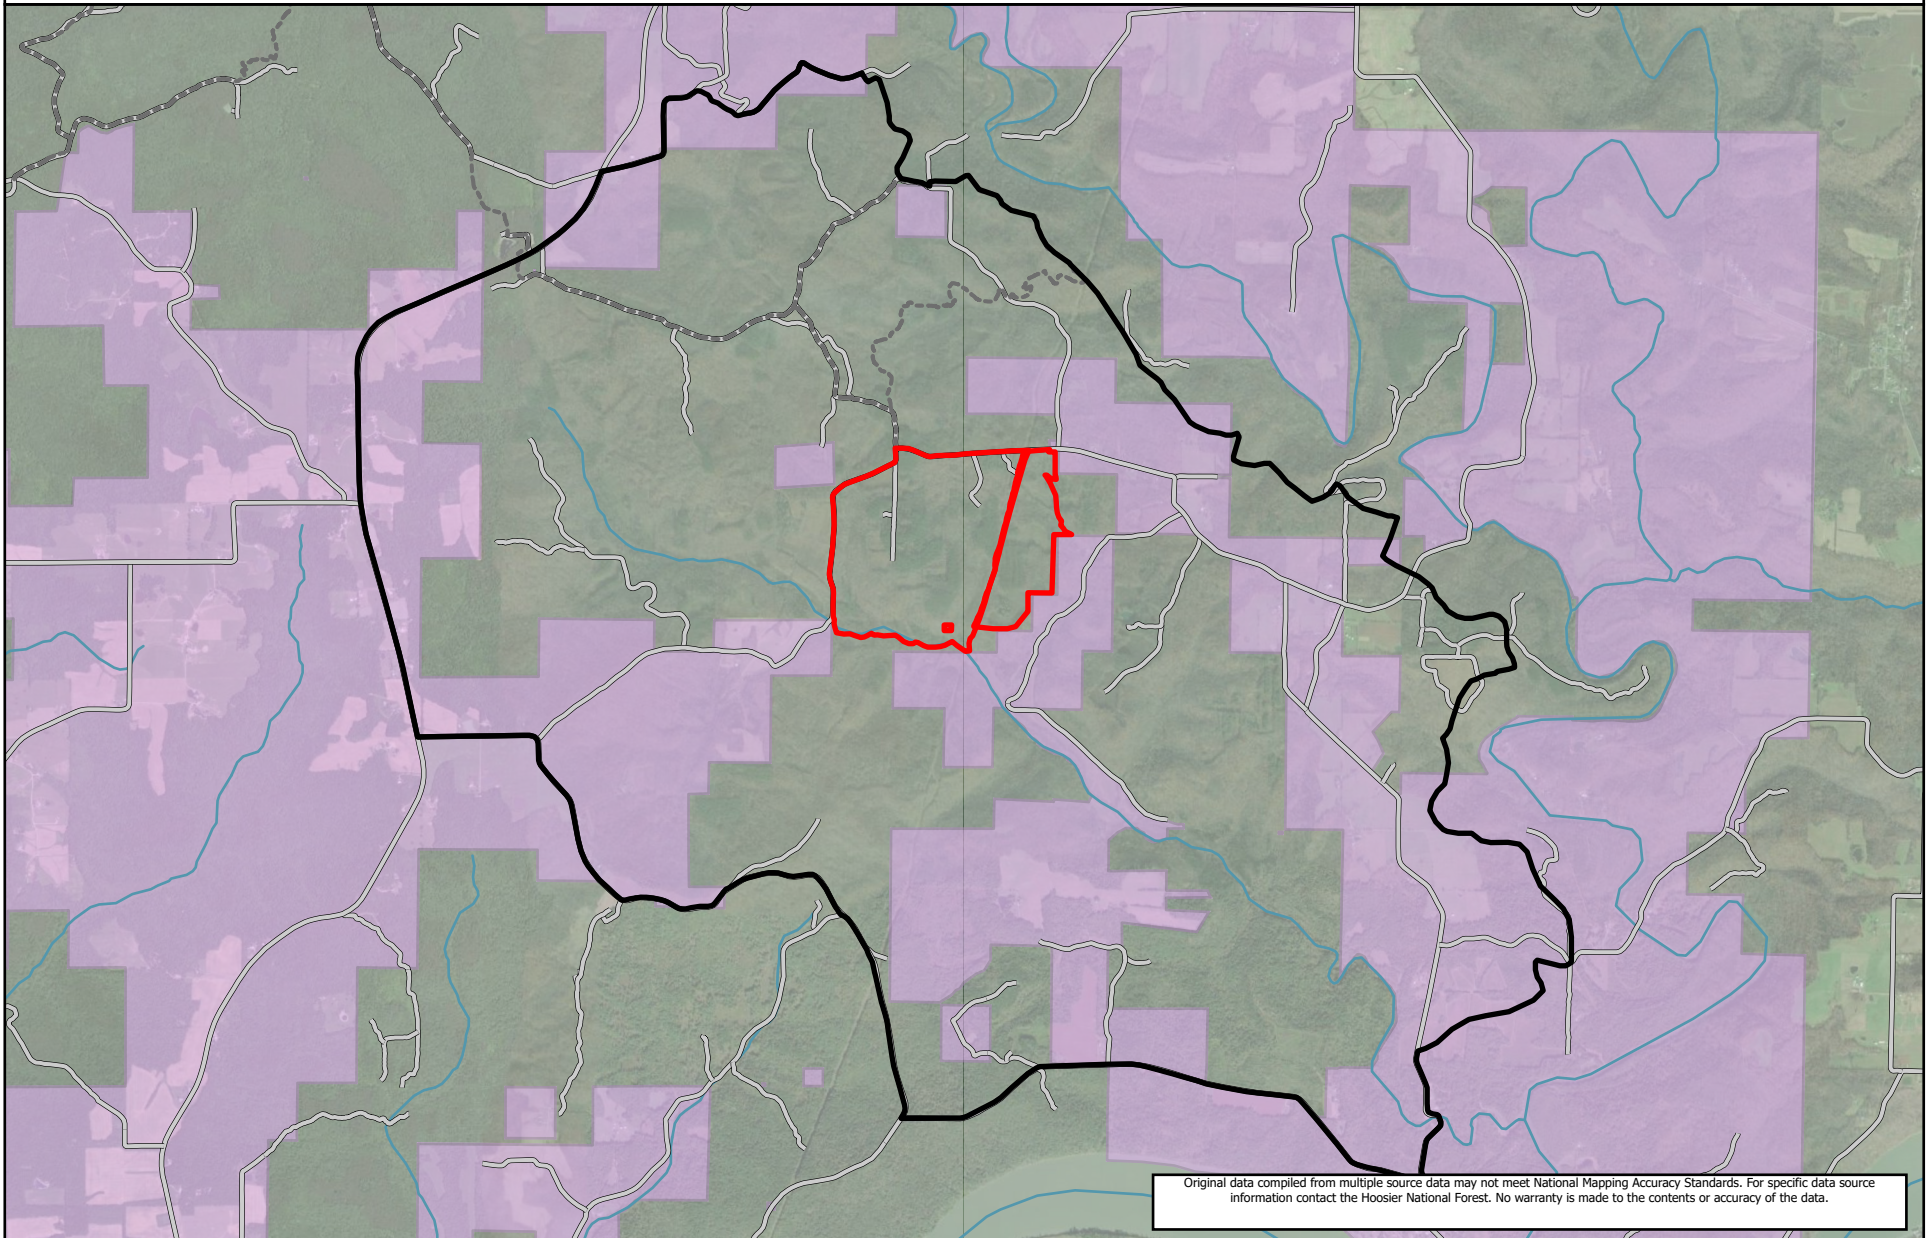

Deuchars & Orchard Pine NEPA Boundary Map

Hoosier National Forest
Tell City Ranger District
State of Indiana

Cartography by L. Scherschel 01/17/2024

----- Trails

NON-FS

USDA FOREST SERVICE

Burn Units

Orilole NEPA Boundary