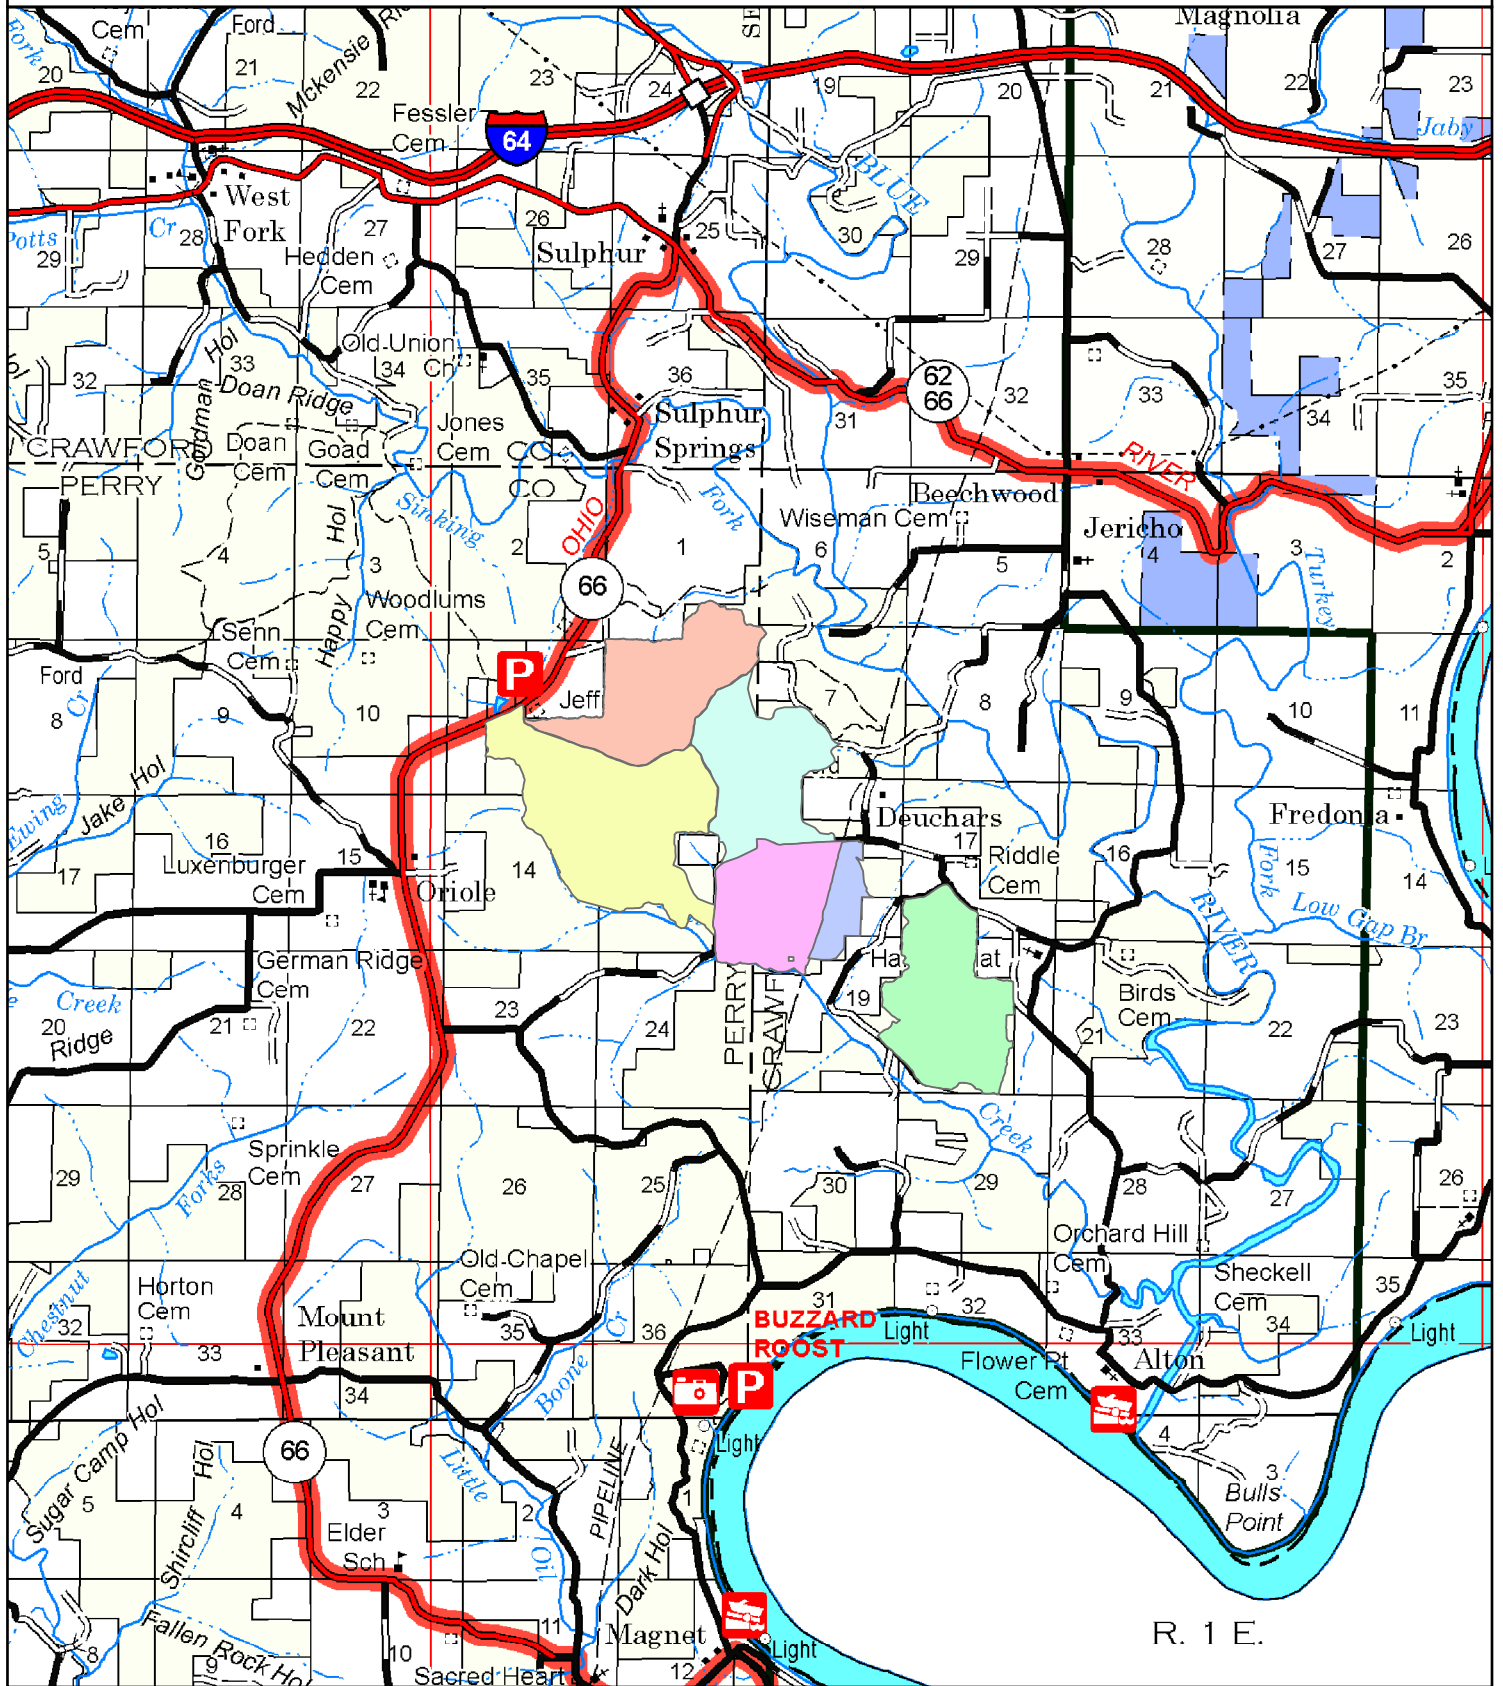

Oriole Vicinity Map

Hoosier National Forest
 Tell City Ranger District
 Crawford & Perry Counties

- County Line Pine
- Grove North
- Orchard Pine
- Deuchars
- Jeffries
- Riddle