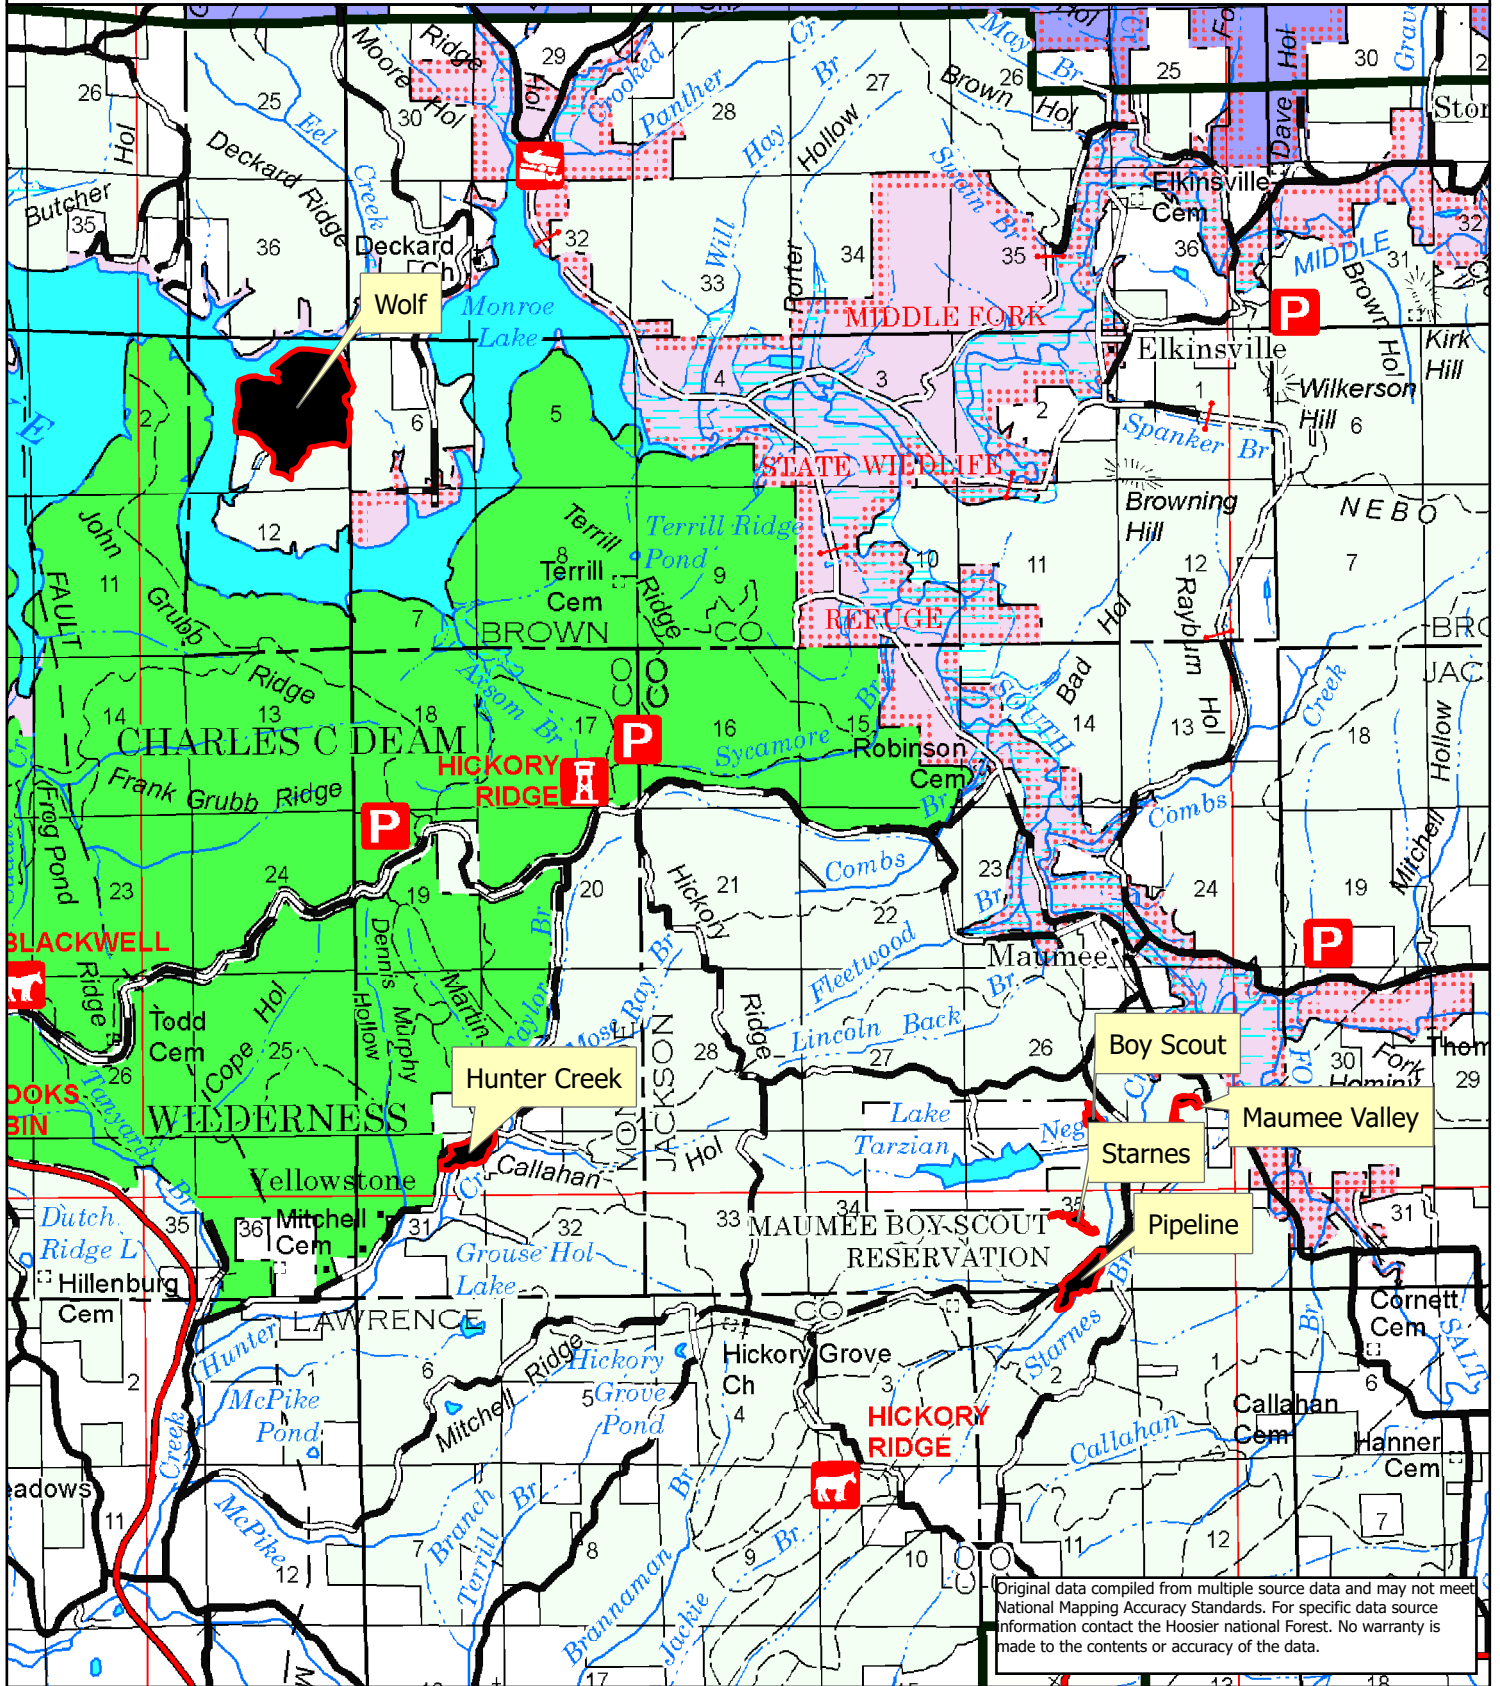

Pleasant Run Openings East Vicinity Map

Original data compiled from multiple source data and may not meet National Mapping Accuracy Standards. For specific data source information contact the Hoosier National Forest. No warranty is made to the contents or accuracy of the data.

Hoosier National Forest
Brownstown Ranger District
State of Indiana

 Burn Units