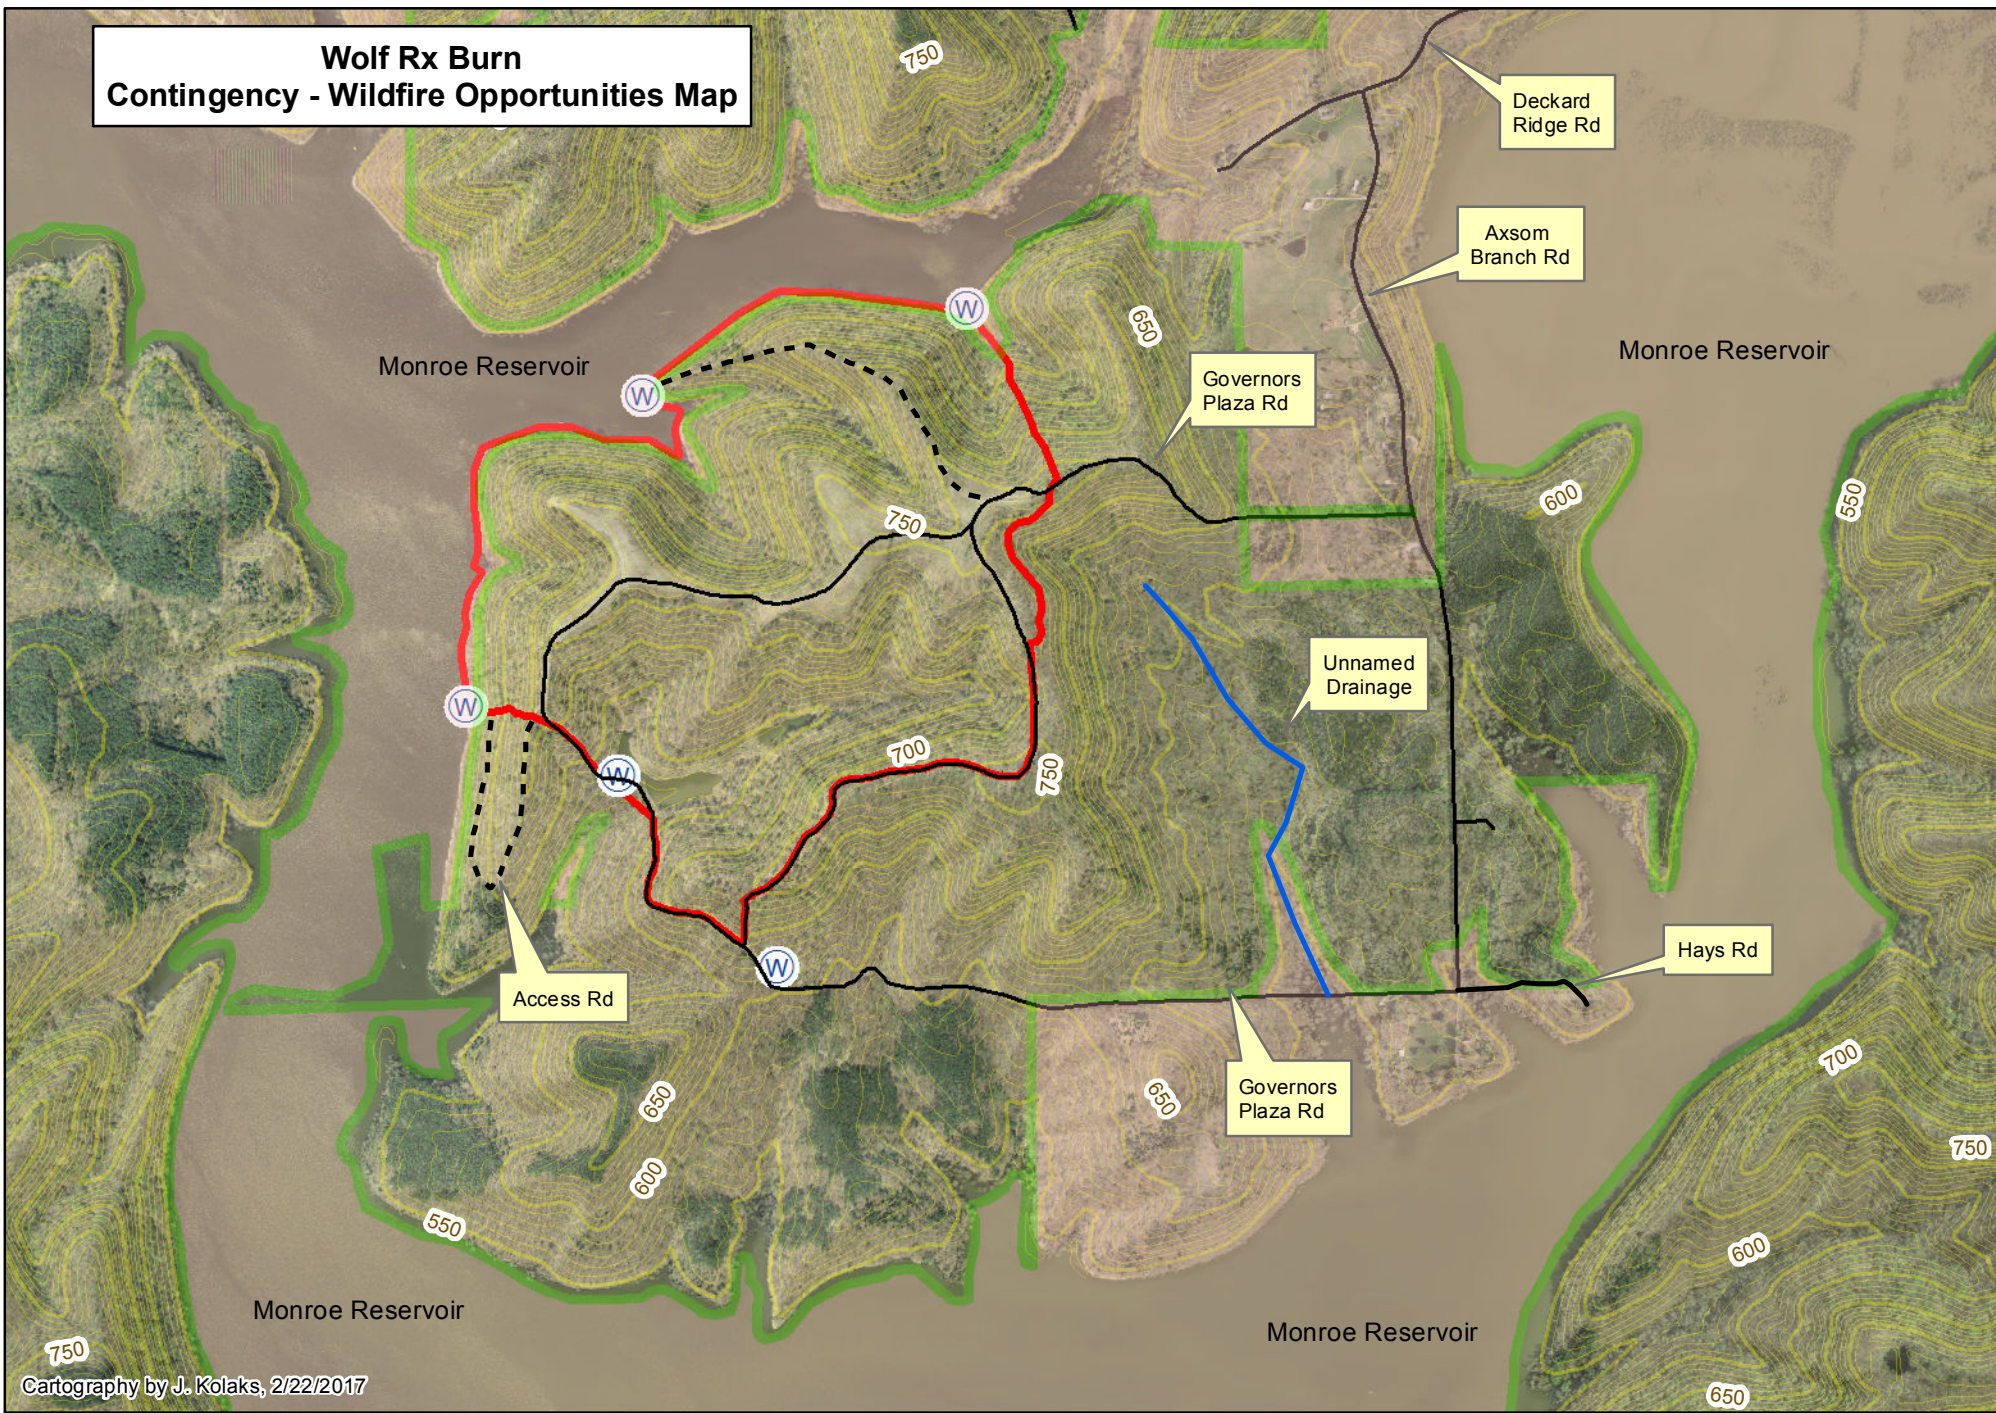

Wolf Rx Burn Contingency - Wildfire Opportunities Map

Cartography by J. Kolaks, 2/22/2017

Hoosier National Forest
Brownstown Ranger District
Brown County, IN

Legend

Wolf	NON-FS FOREST SERVICE	Roads	Water Source
------	-----------------------	-------	--------------

Original data compiled from multiple source data and may not meet National Mapping Accuracy Standards. For specific data source information contact the Hoosier National Forest. No warranty is made to the contents or accuracy of the data.