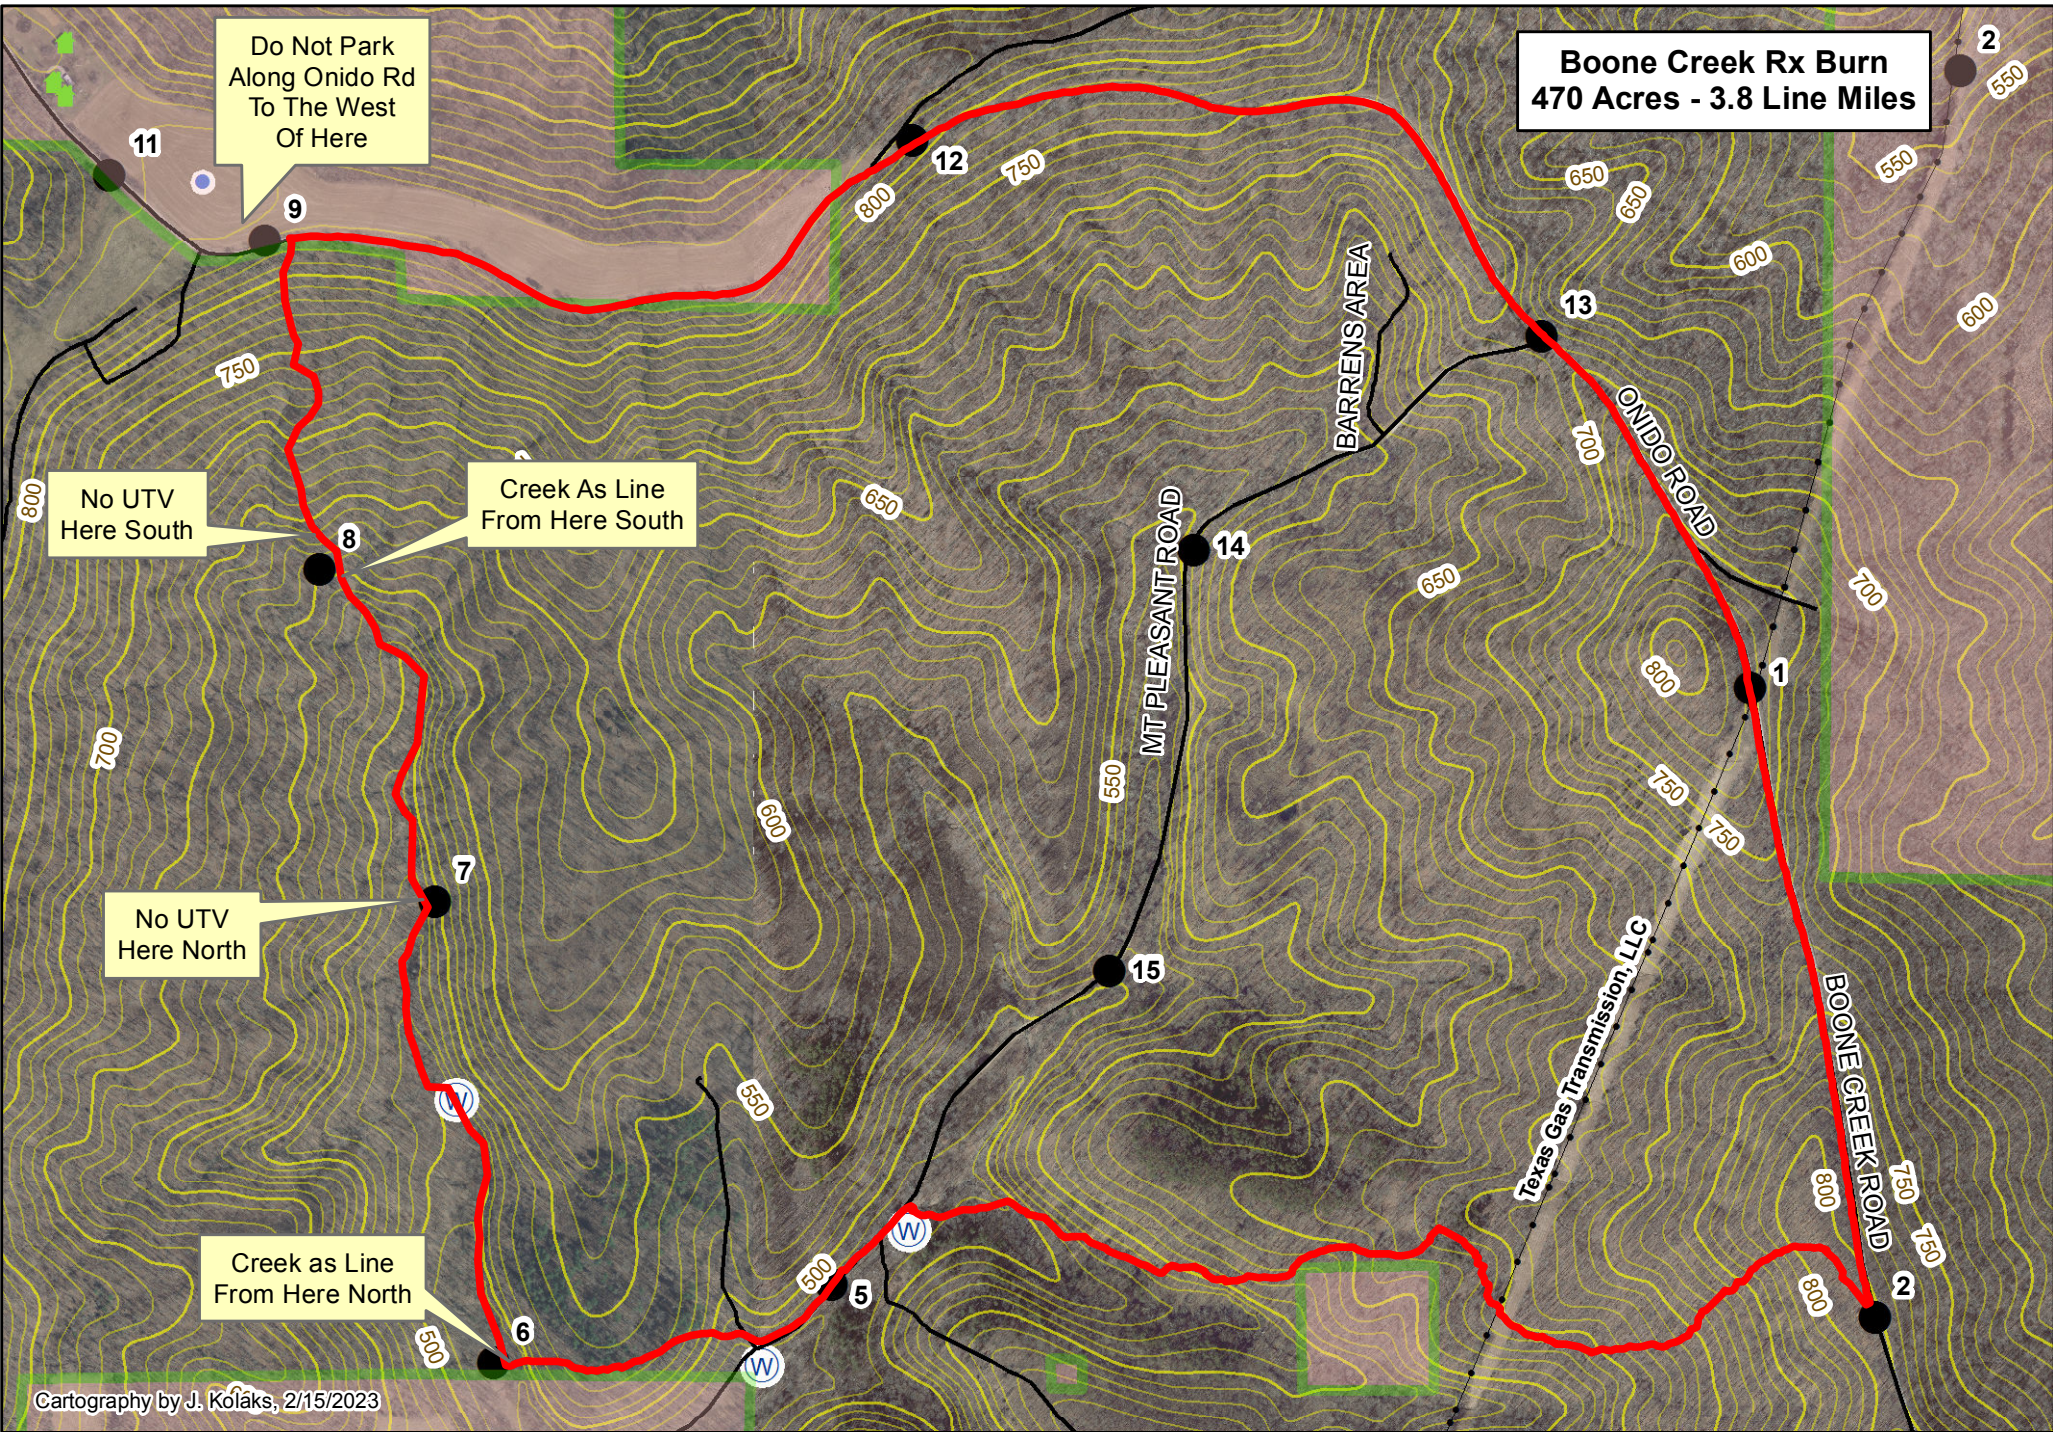

**Boone Creek Rx Burn
470 Acres - 3.8 Line Miles**

Do Not Park
Along Onido Rd
To The West
Of Here

No UTV
Here South

Creek As Line
From Here South

No UTV
Here North

Creek as Line
From Here North

Cartography by J. Koláks, 2/15/2023

Hoosier National Forest
Tell City Ranger District
Crawford and Perry County, IN

Legend

- BooneCreek
- DropPoints
- Helispot
- W Water Source
- Non-FS
- Forest Service
- Structures
- Roads
- Transmission Powerline
- Underground Pipeline

Original data compiled from multiple source data and may not meet National Mapping Accuracy Standards. For specific data source information contact the Hoosier National Forest. No warranty is made to the contents or accuracy of the data.