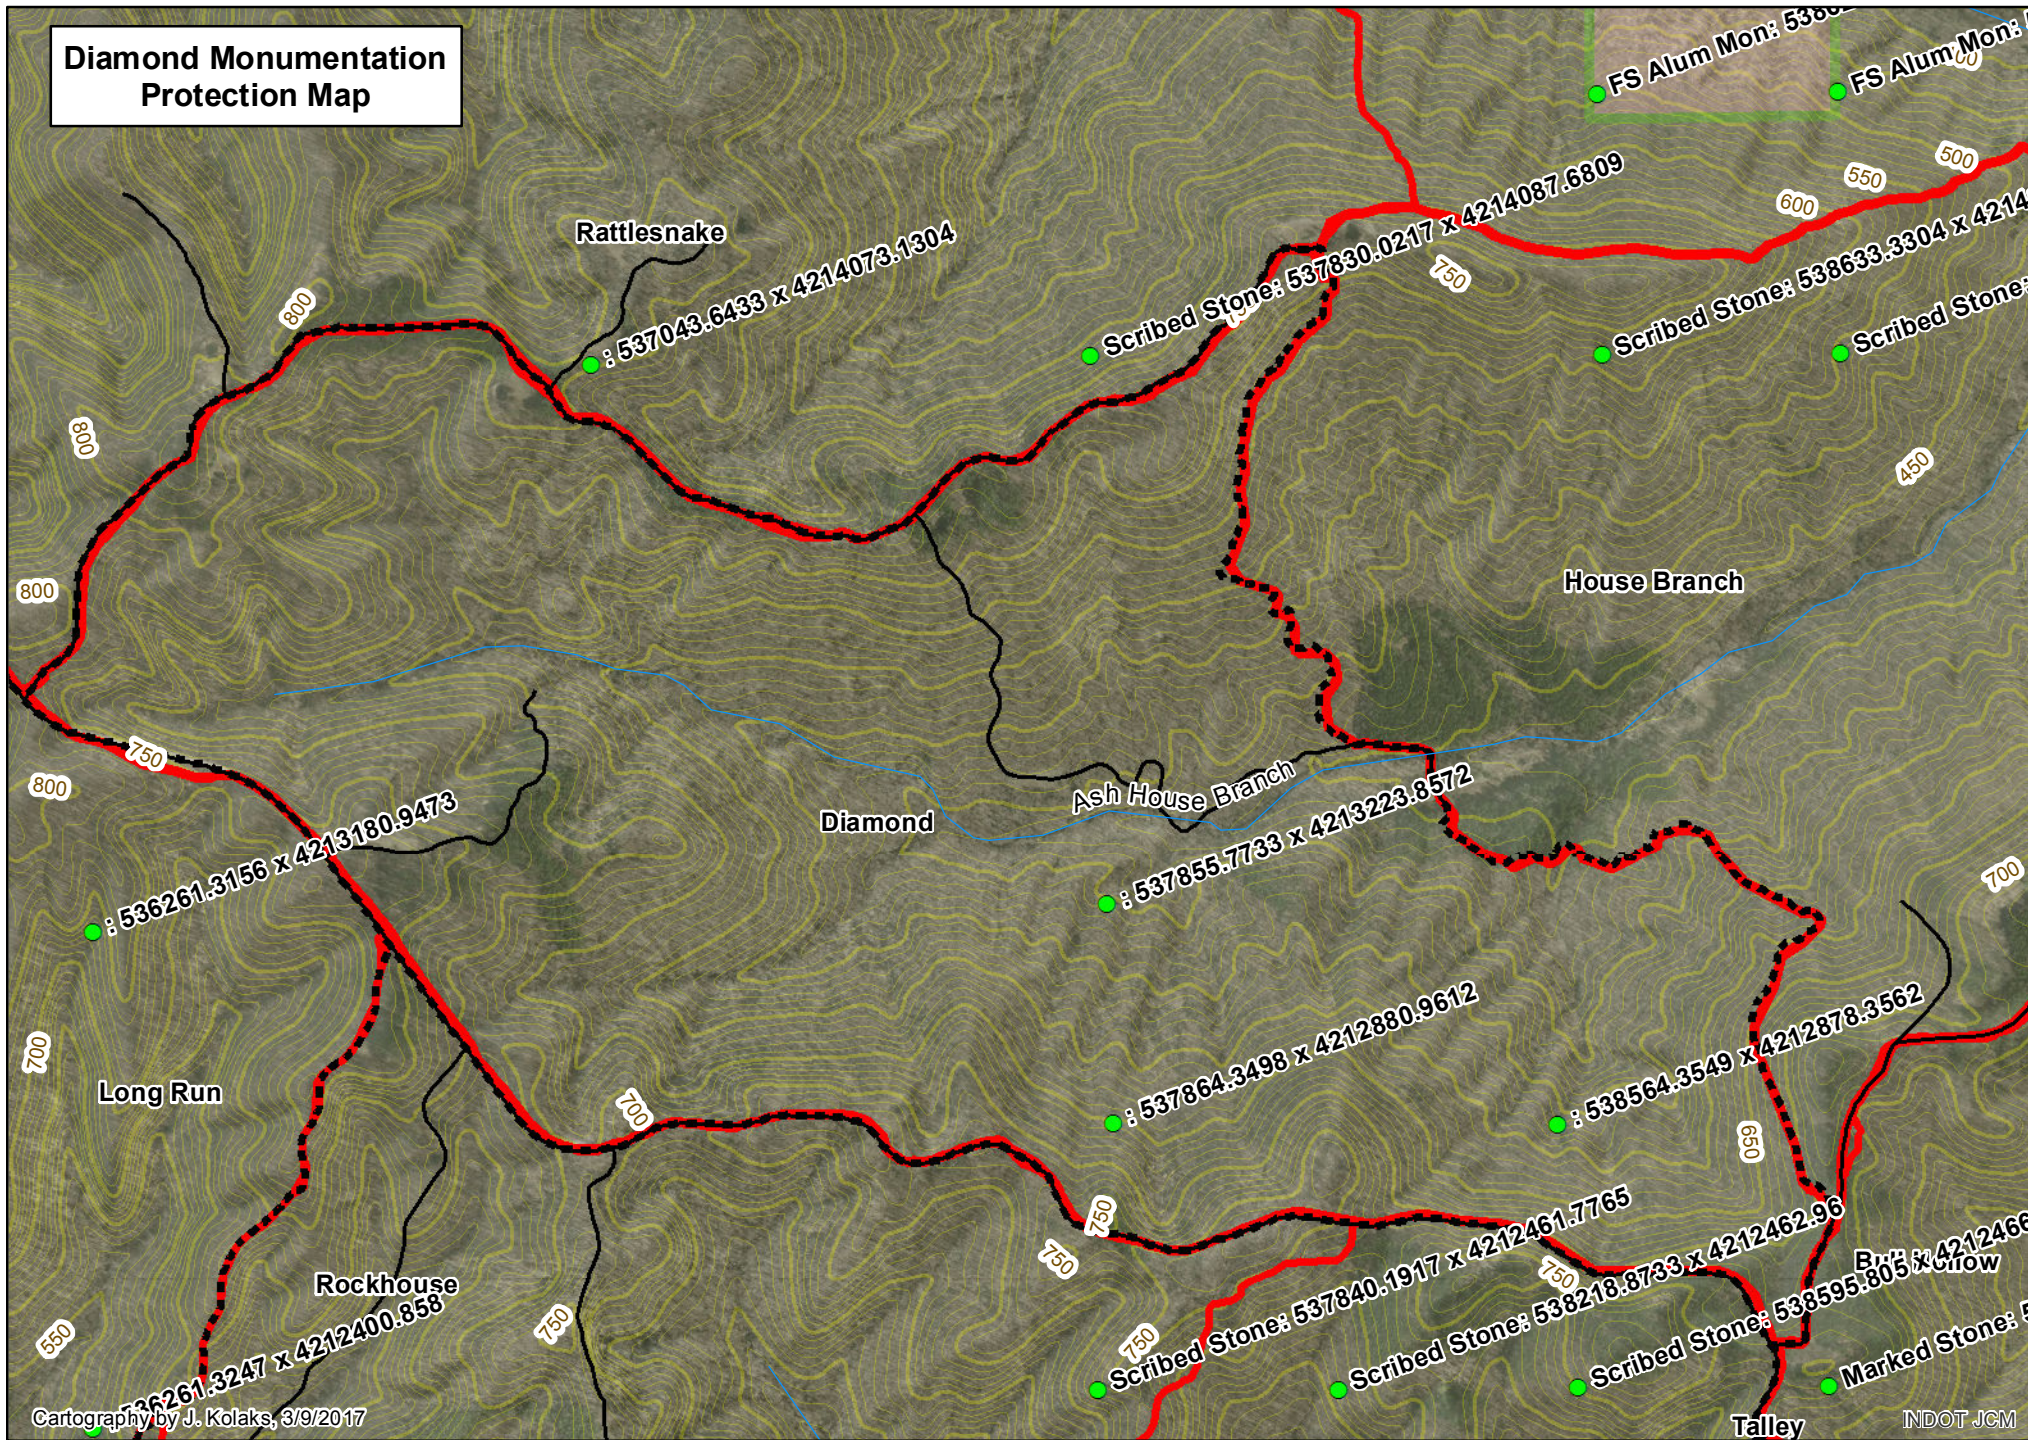

Diamond Monumentation Protection Map

Cartography by J. Kolaks, 3/9/2017

INDOT JCM

Legend					
	Mogan Ridge Burn Units		Trail routes		Roads
	NON-FS		Monuments		Stream/River
	FOREST SERVICE				

Original data compiled from multiple source data and may not meet National Mapping Accuracy Standards. For specific data source information contact the Hoosier National Forest. No warranty is made to the contents or accuracy of the data.

0 0.25 0.5 Miles