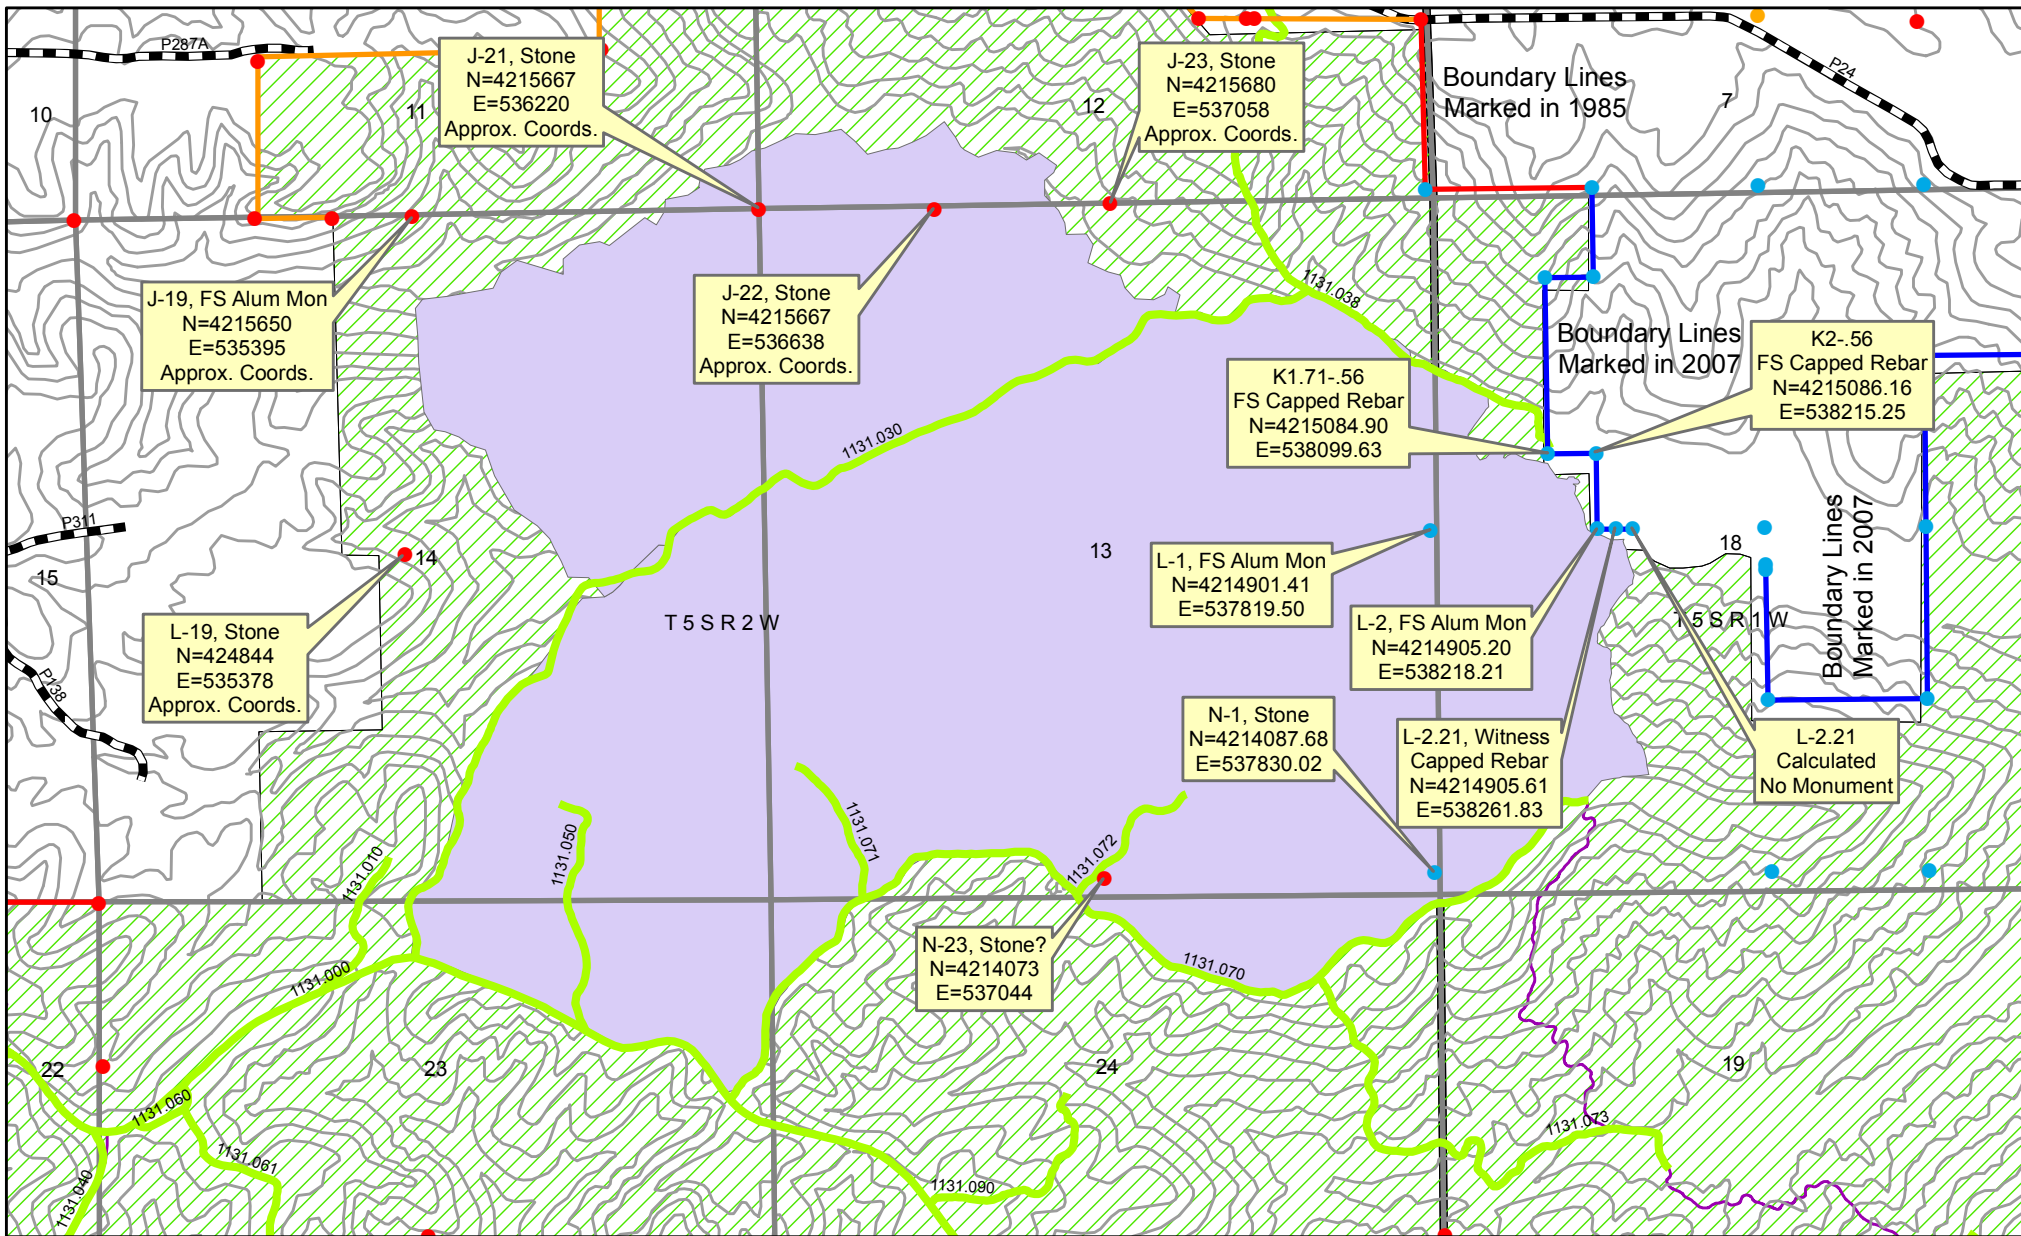

Rattlesnake Prescribed Burn

Corner and Boundary Information

Coordinates shown are Survey-Grade, unless noted otherwise