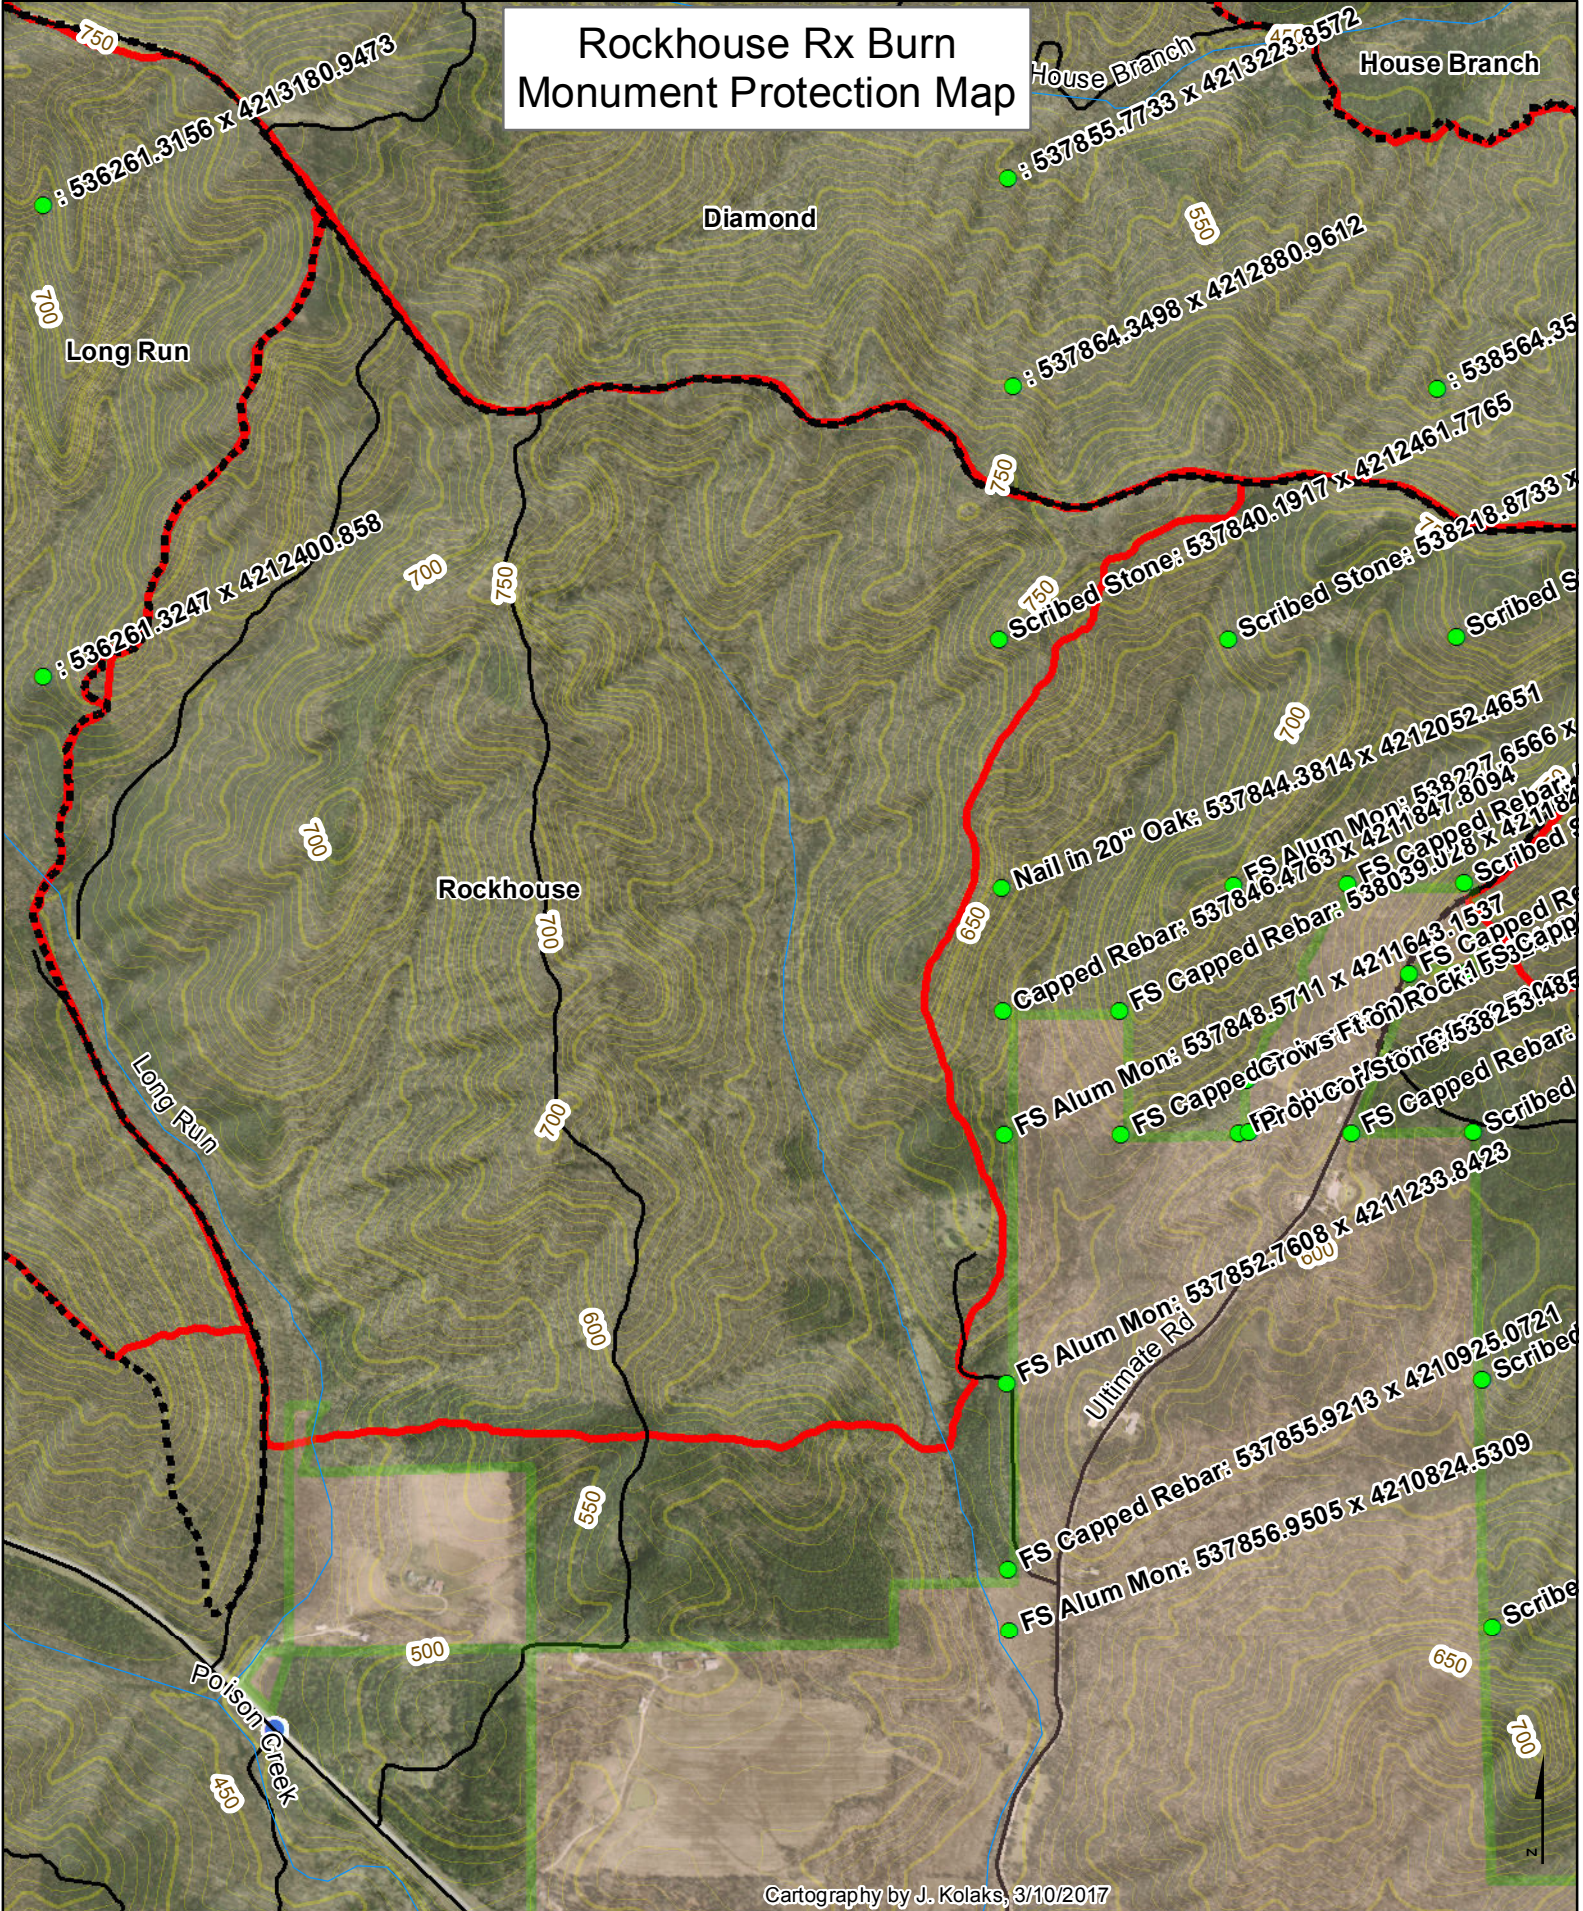

Rockhouse Rx Burn Monument Protection Map

Cartography by J. Kolaks, 3/10/2017

Hoosier National Forest
Tell City Ranger District
Perry County, IN

Legend					
■	Mogan Ridge Burn Units	—	Trail routes	●	Monuments
	NON-FS	—	Roads		
	FOREST SERVICE				

Original data compiled from multiple source data and may not meet National Mapping Accuracy Standards. For specific data source information contact the Hoosier National Forest. No warranty is made to the contents or accuracy of the data.

0 0.225 0.45 Miles