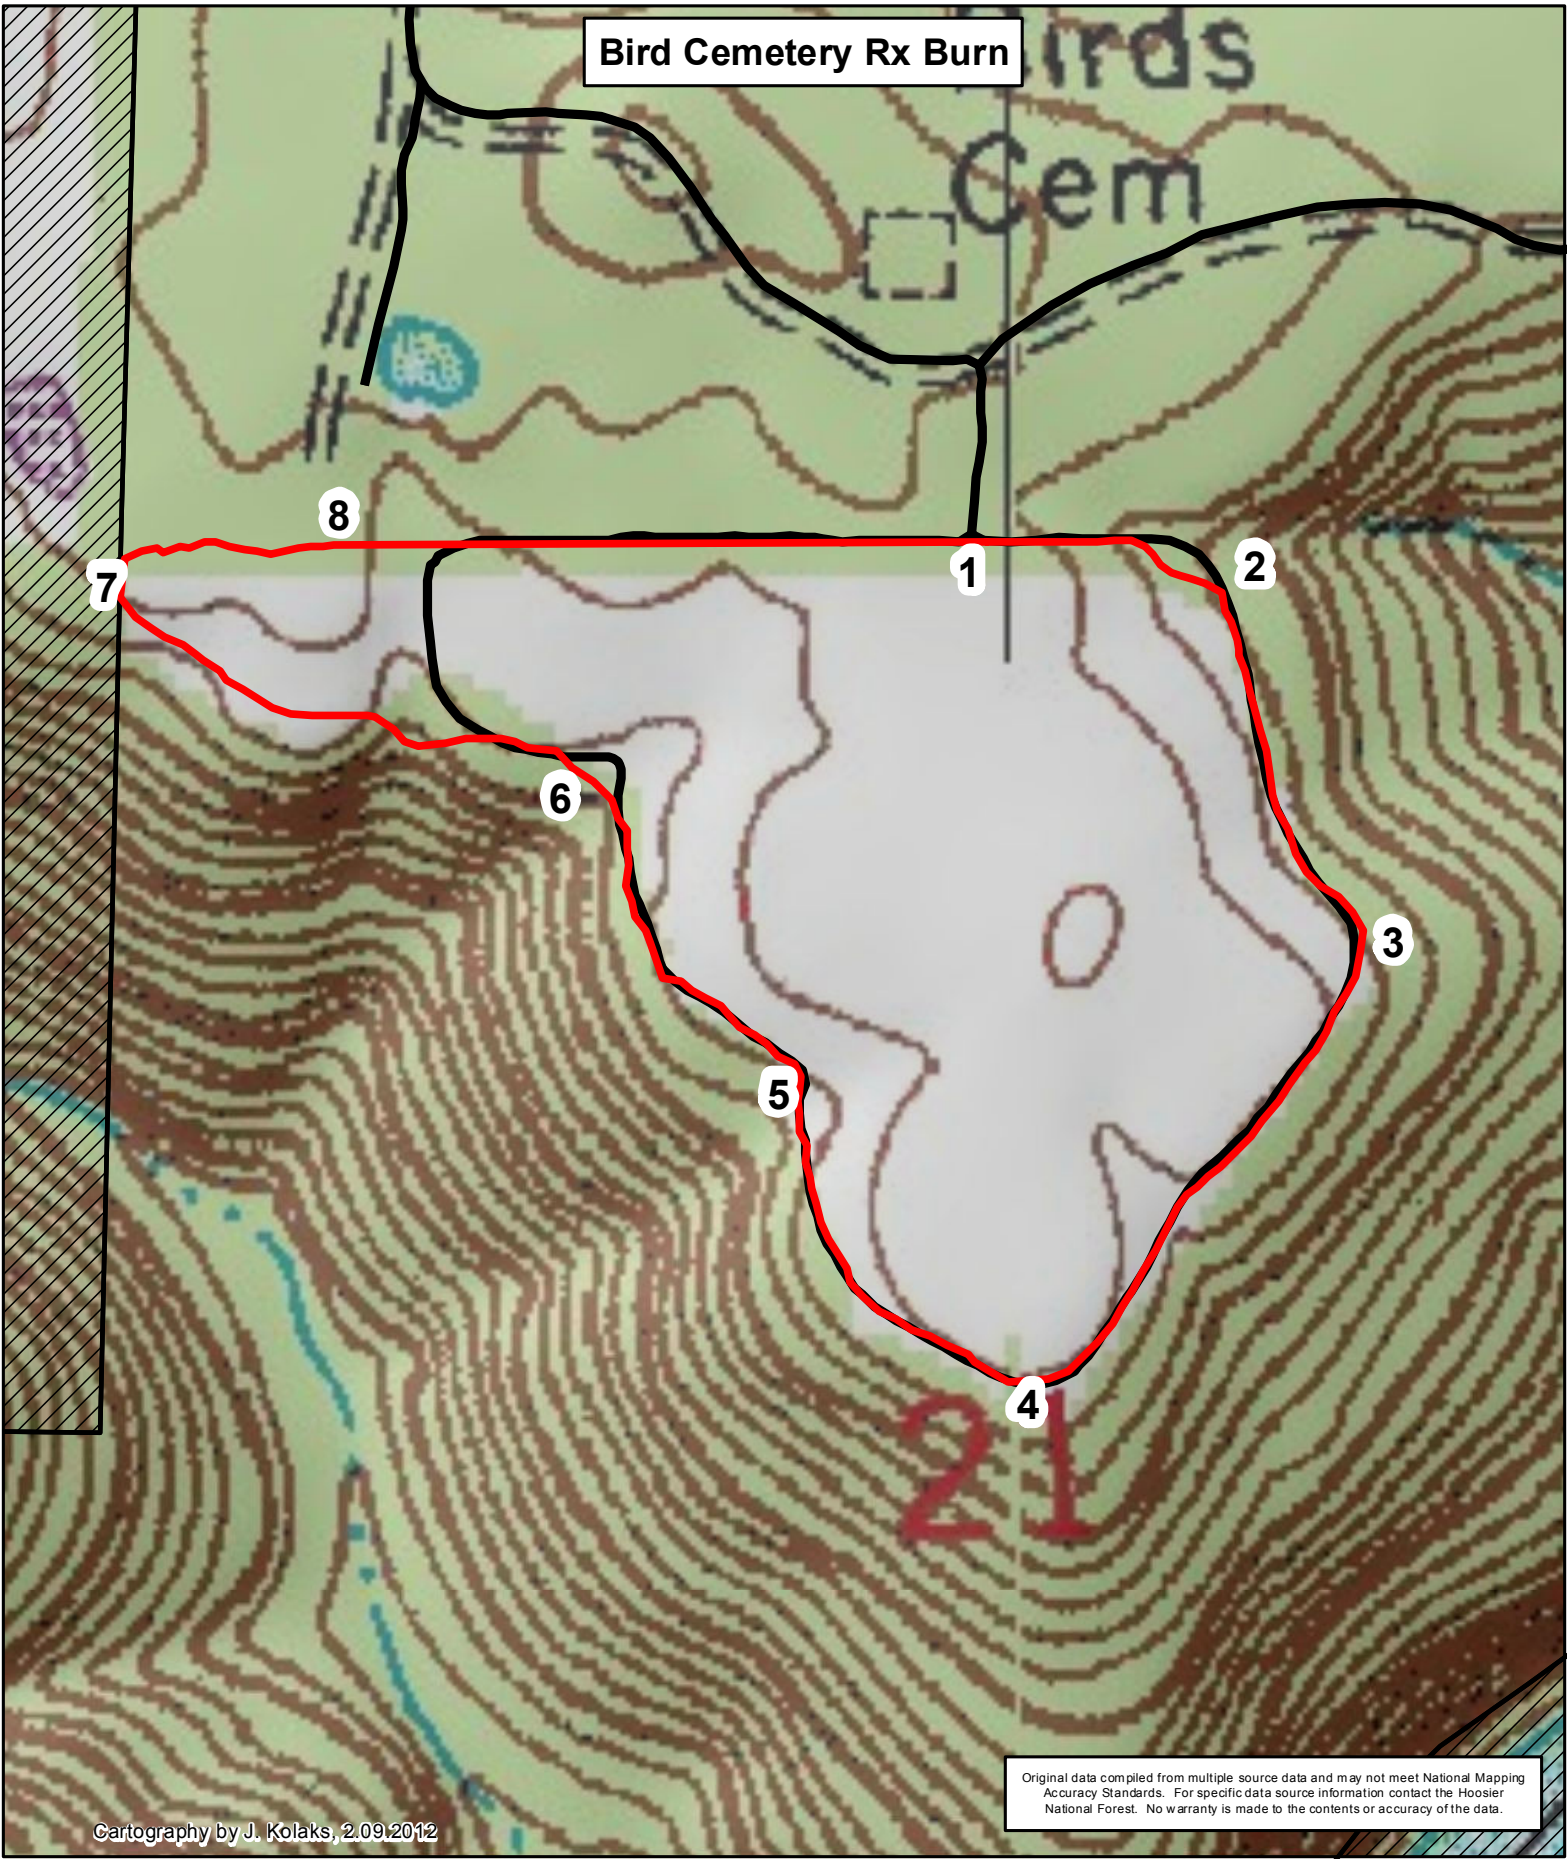

Bird Cemetery Rx Burn

Birds
Cem

Original data compiled from multiple source data and may not meet National Mapping Accuracy Standards. For specific data source information contact the Hoosier National Forest. No warranty is made to the contents or accuracy of the data.

Cartography by J. Kolaks, 2.09.2012

Hoosier National Forest
Tell City Ranger District
Crawford County, Indiana

Legend

- Bird_Cem
- Roads