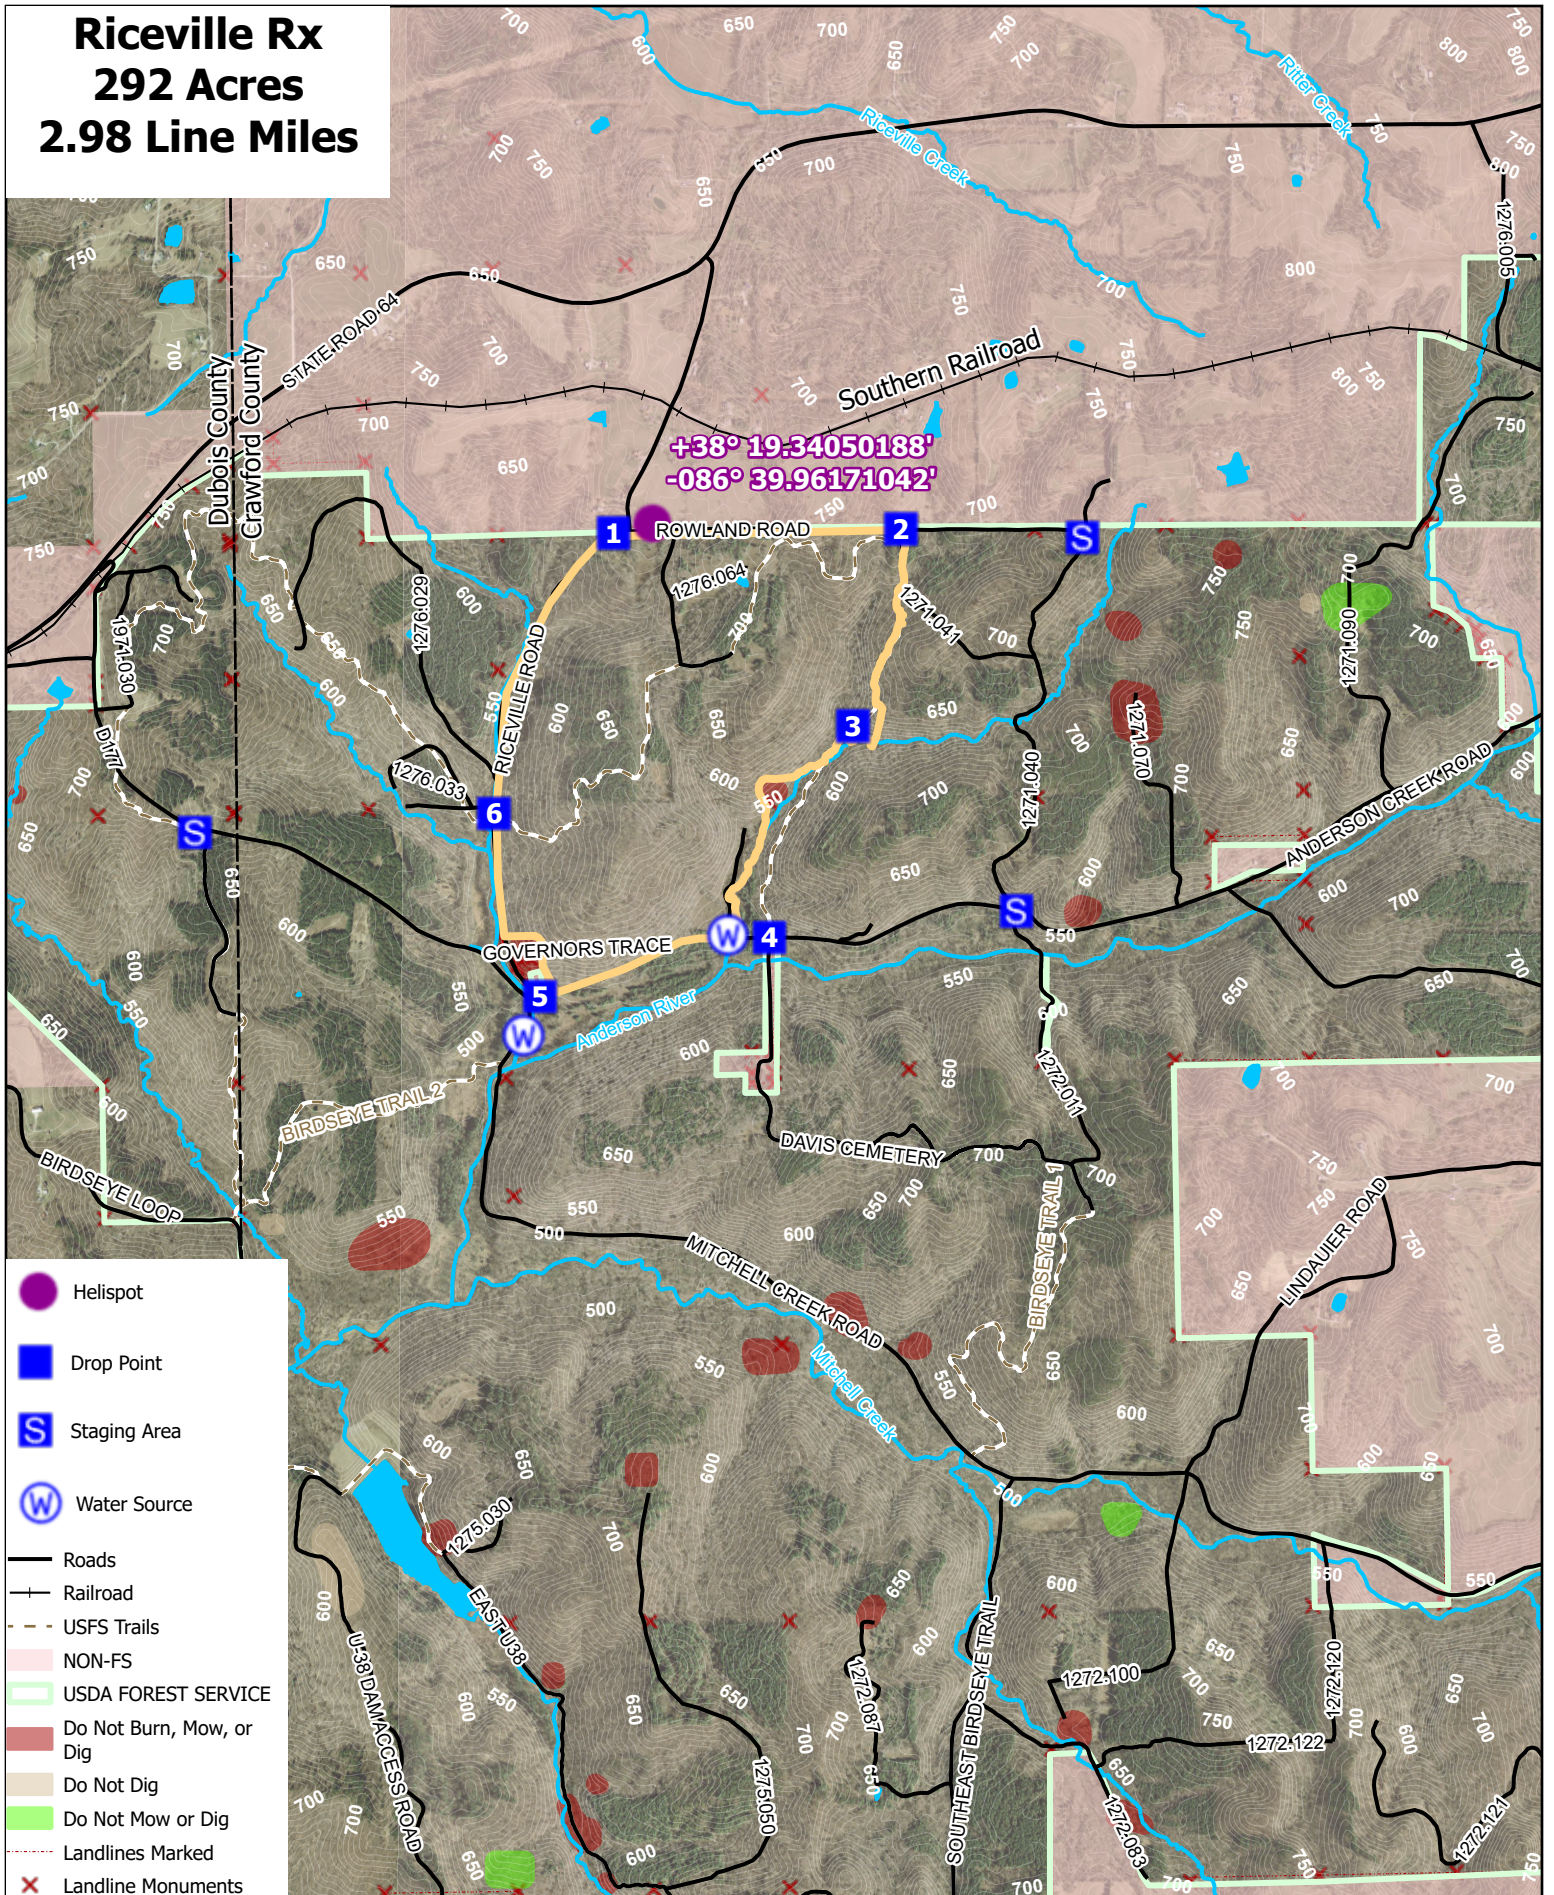

Riceville Rx
292 Acres
2.98 Line Miles

Hoosier National Forest
 Tell City Ranger District
 Crawford County, IN

Cartography by: Logan Scherschel 04/17/2024