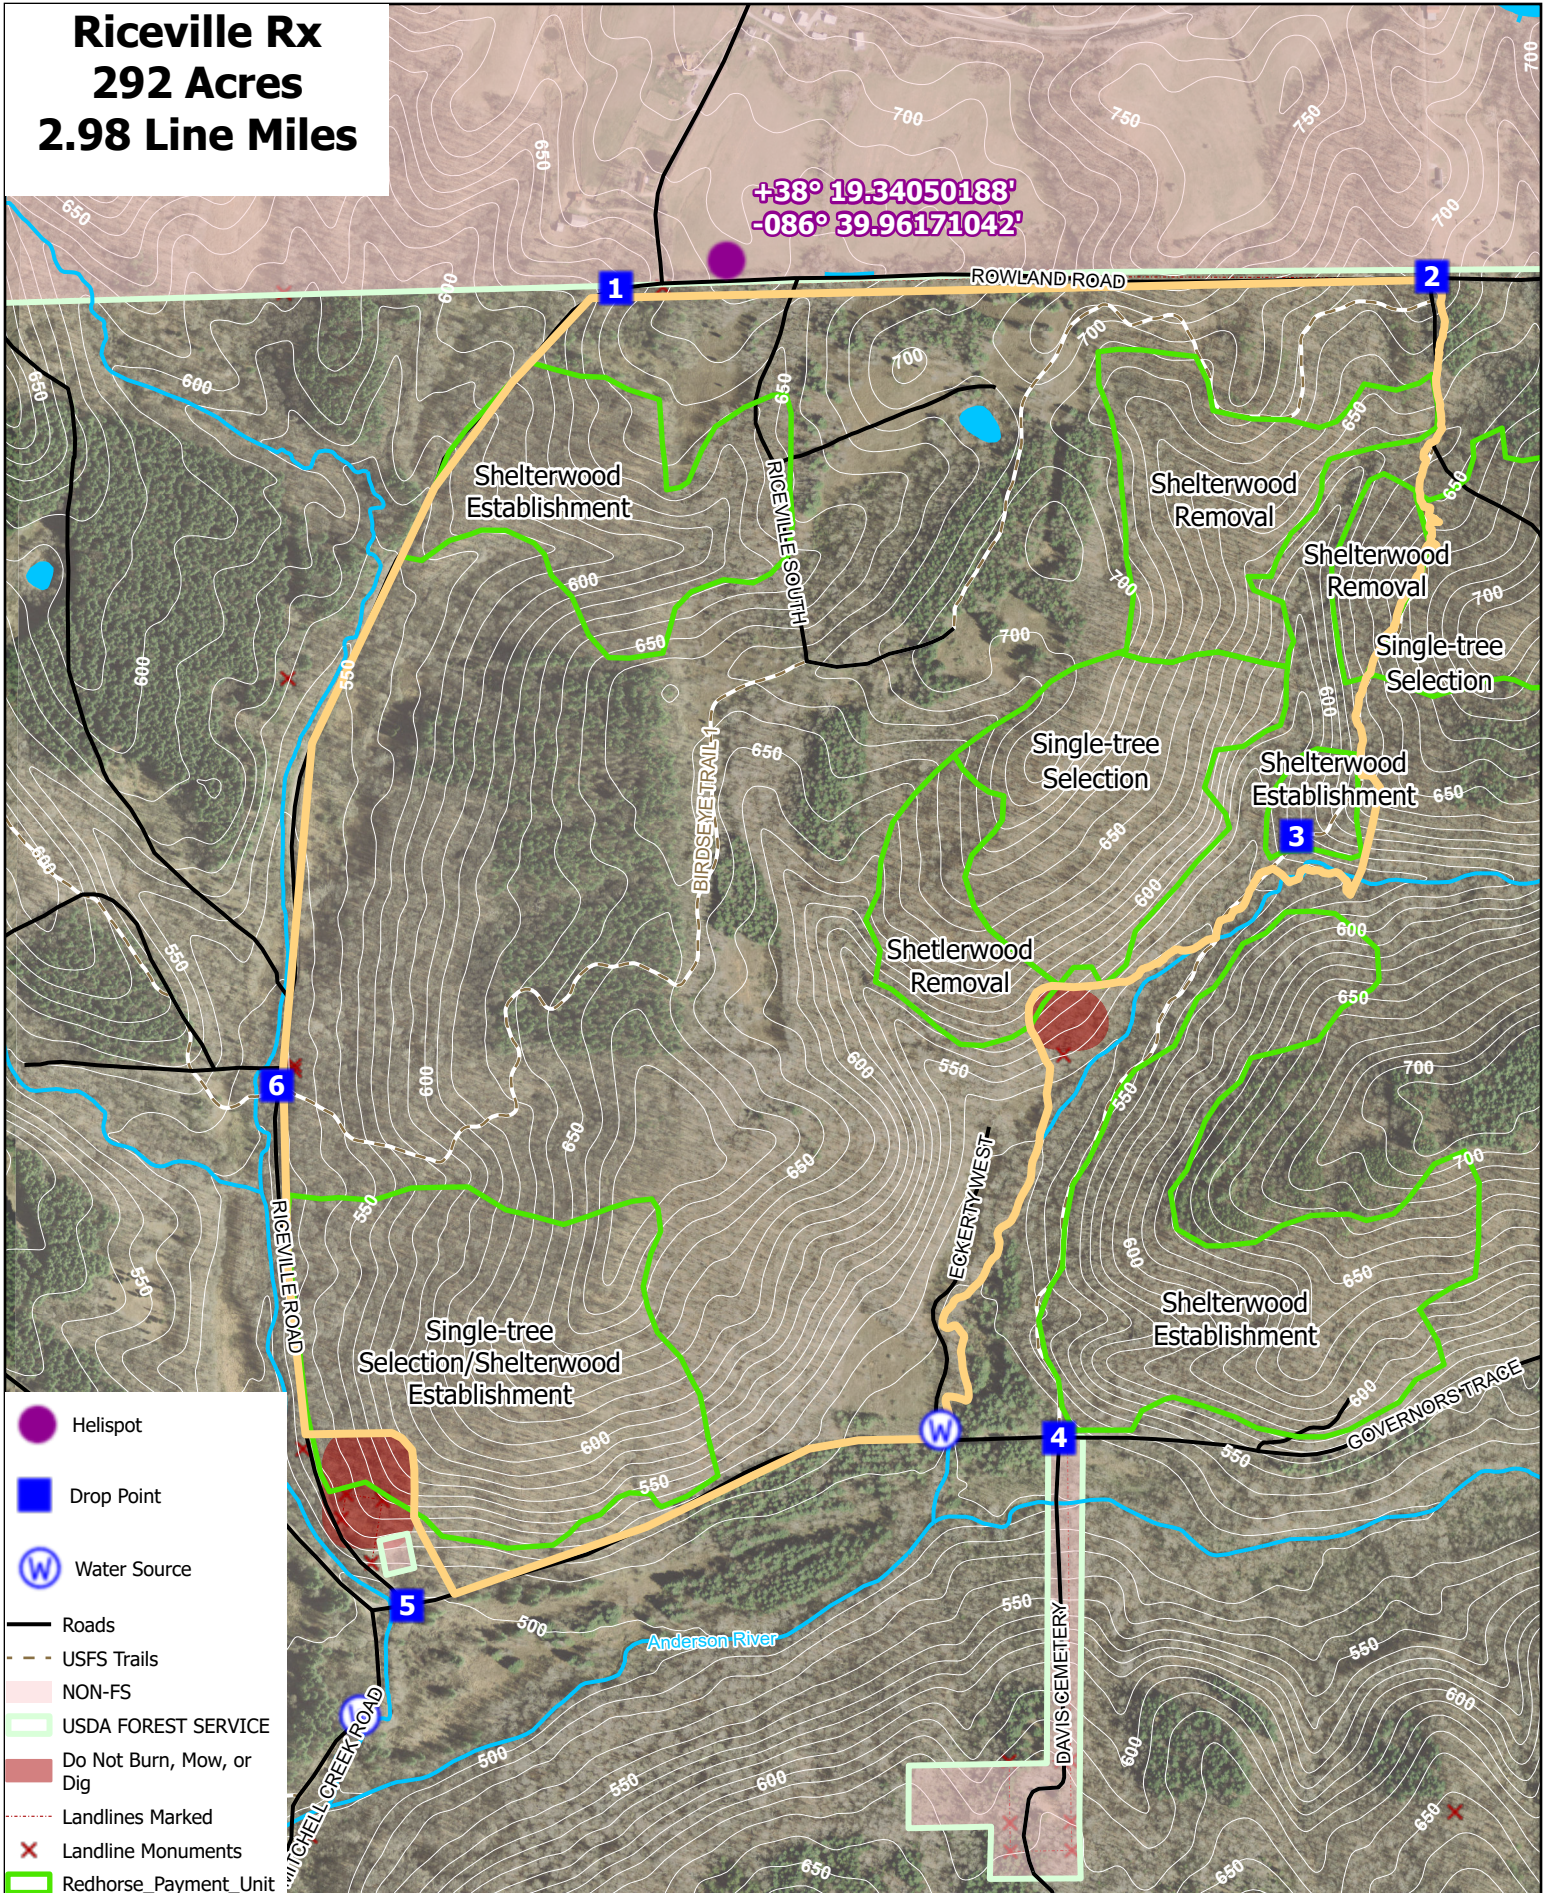

Riceville Rx
292 Acres
2.98 Line Miles

+38° 19.34050188'
-086° 39.96171042'

Hoosier National Forest
 Tell City Ranger District
 Crawford County, IN

Cartography by: Logan Scherschel 04/17/2024