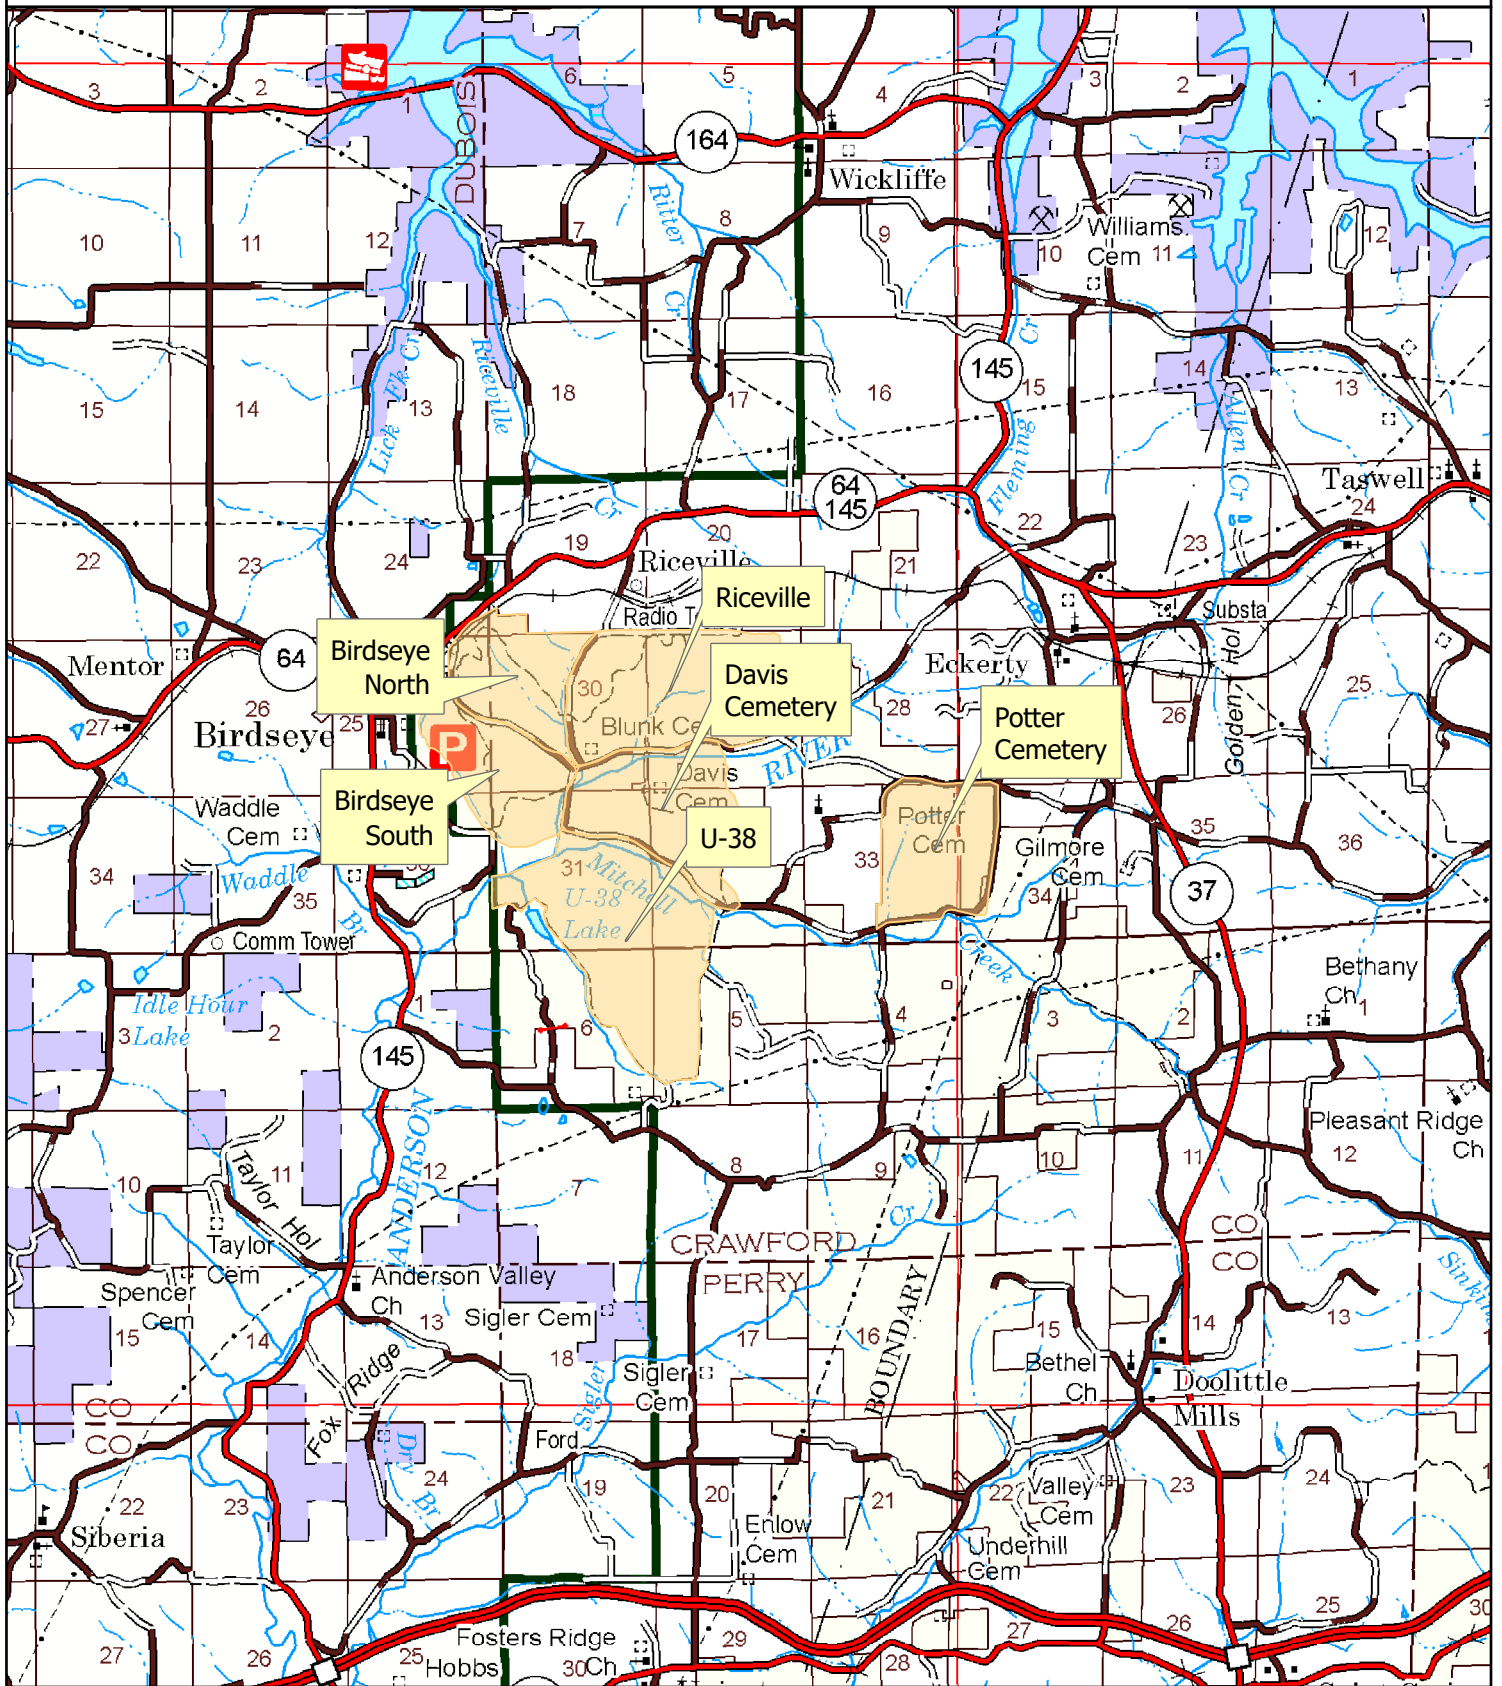

Uniontown North Vicinity Map

Hoosier National Forest
 Tell City Ranger District
 Crawford & Dubois Counties

Burn Units