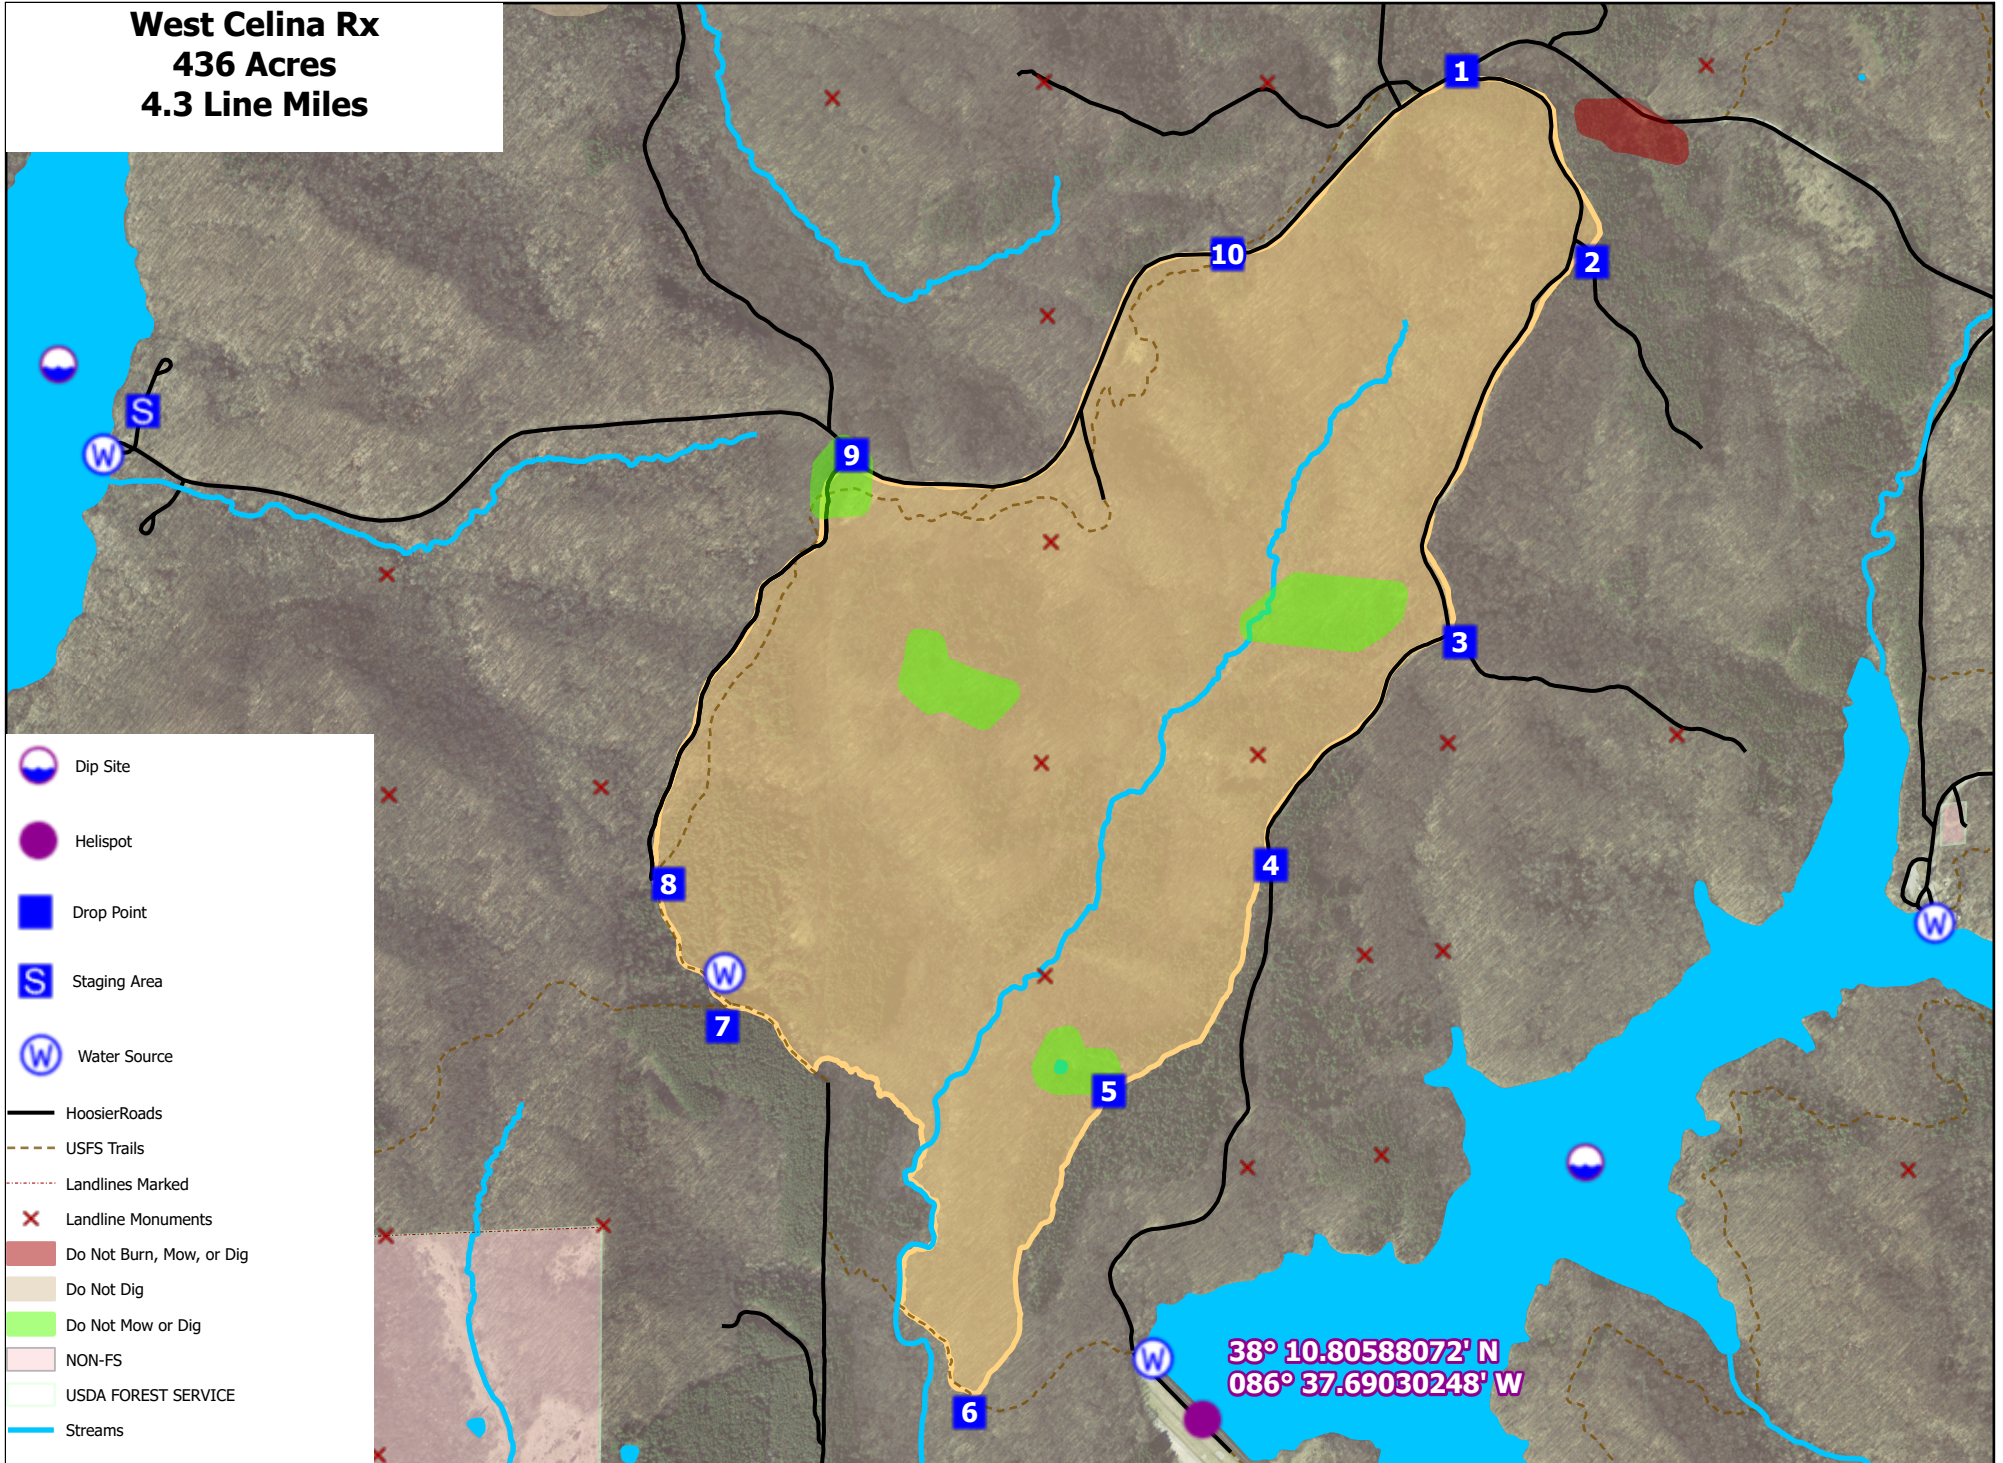

West Celina Rx
436 Acres
4.3 Line Miles

Hoosier National Forest
 Tell City Ranger District
 Perry County, IN

Cartography by: Logan Scherschel 03/08/2024