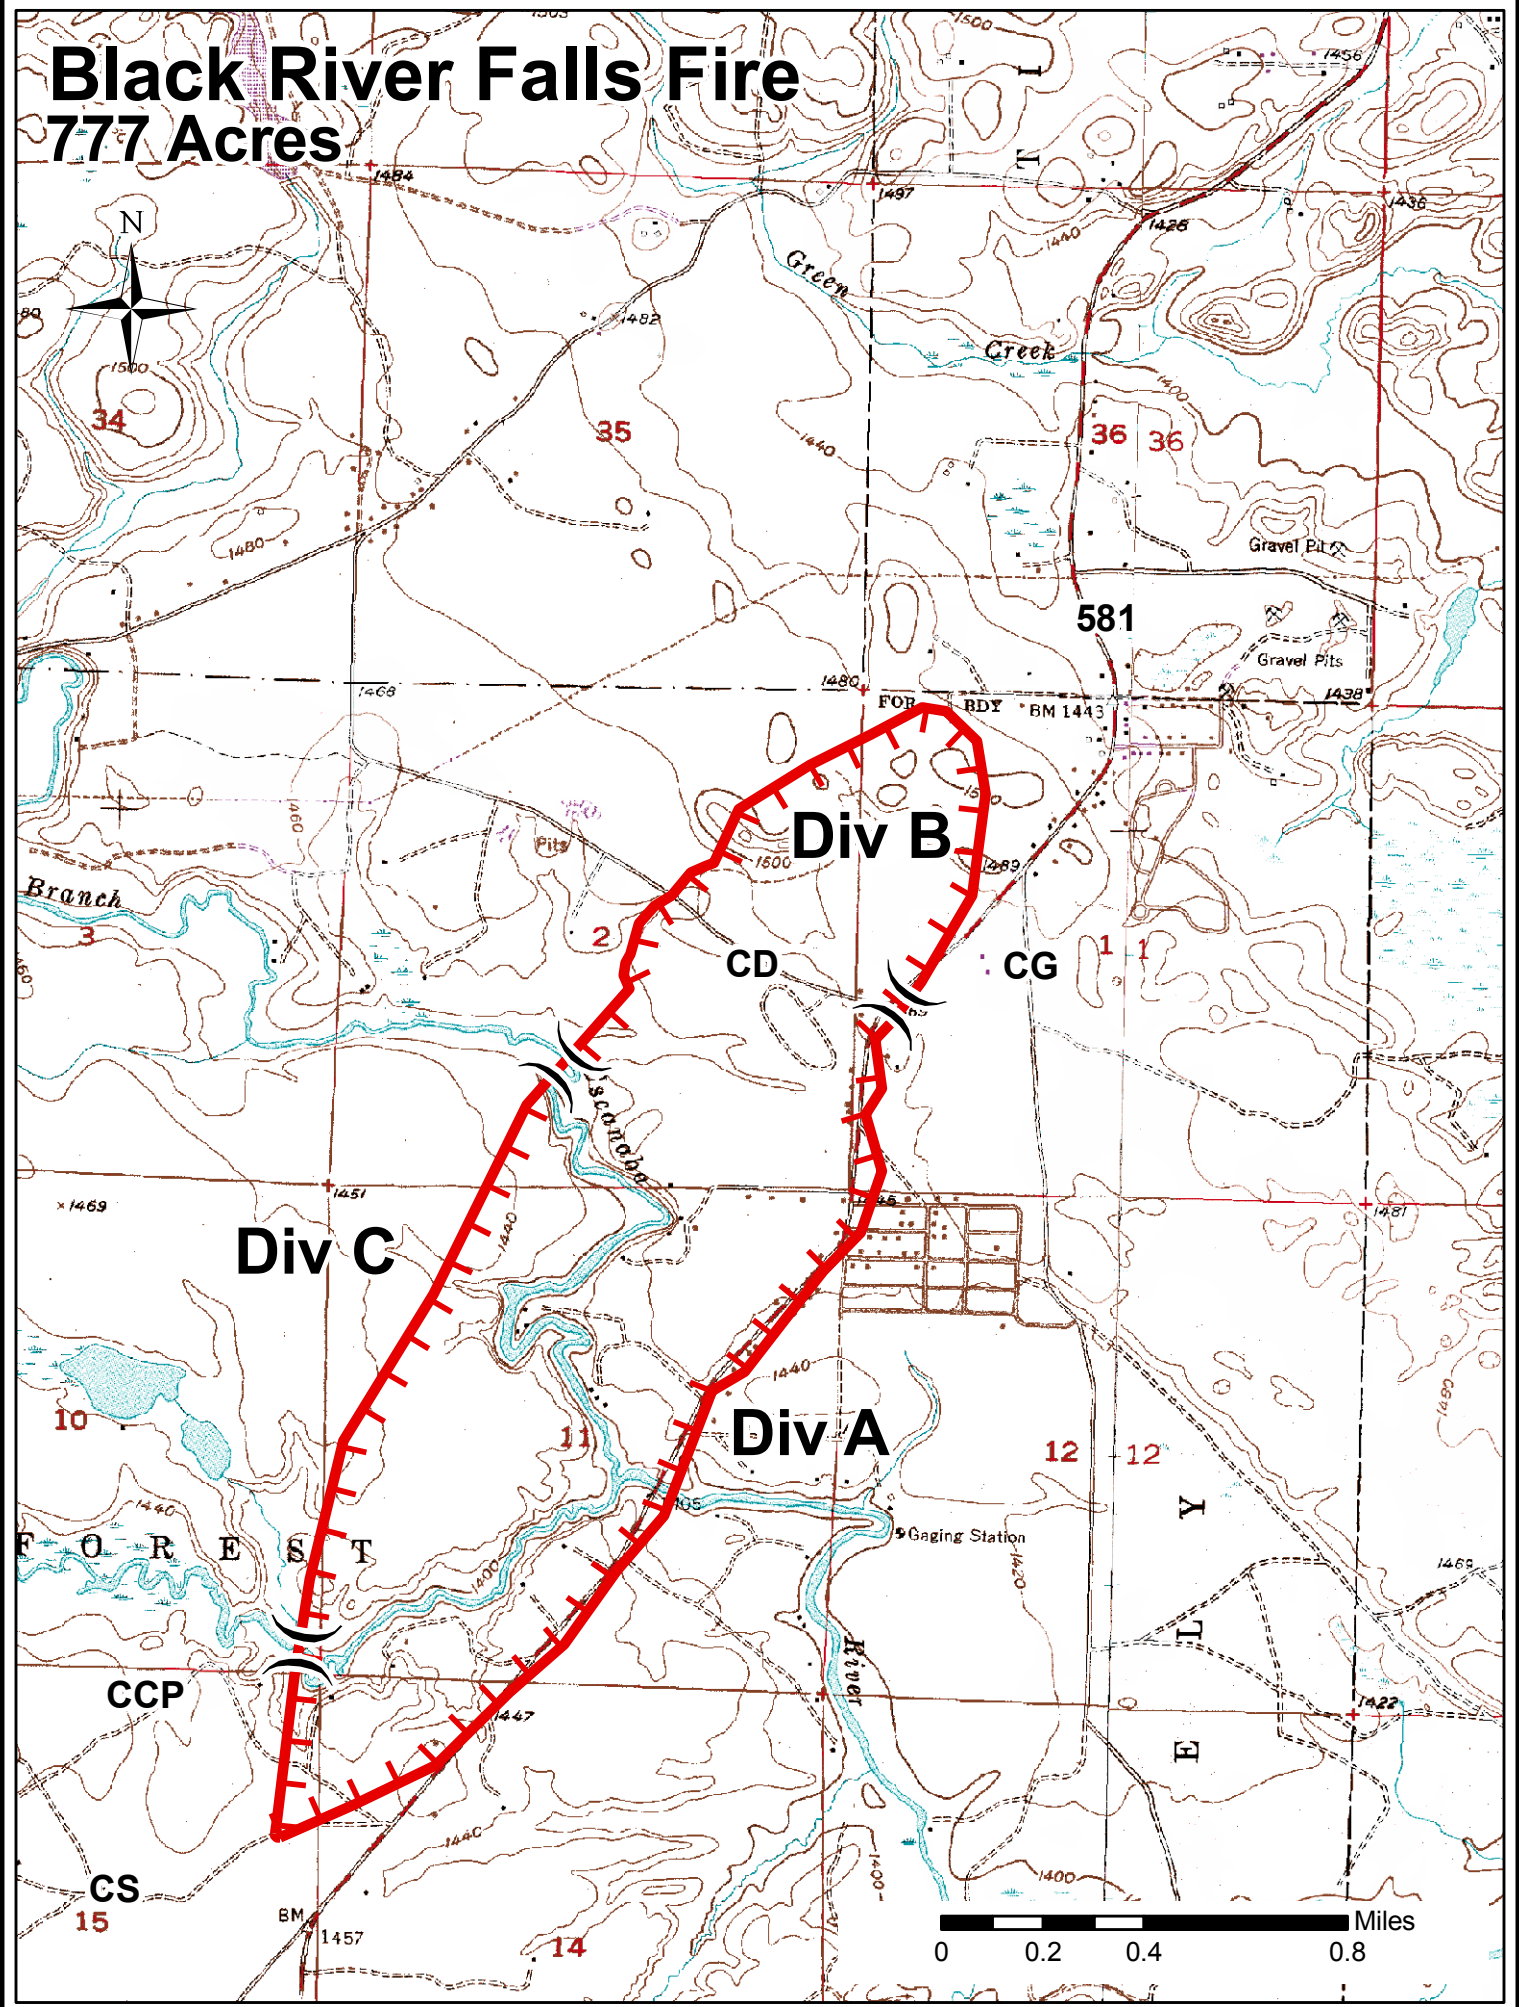

Black River Falls Fire

777 Acres

Div C

Div B

Div A

Branch

Green
Creek

FOREST

Y
E
L

Gaging Station

0 0.2 0.4 0.8 Miles

34

35

36

36

581

CD

CG

1469

10

11

12

12

CCP

Gravel Pits

N

1484

1497

1440

1426

1456

1480