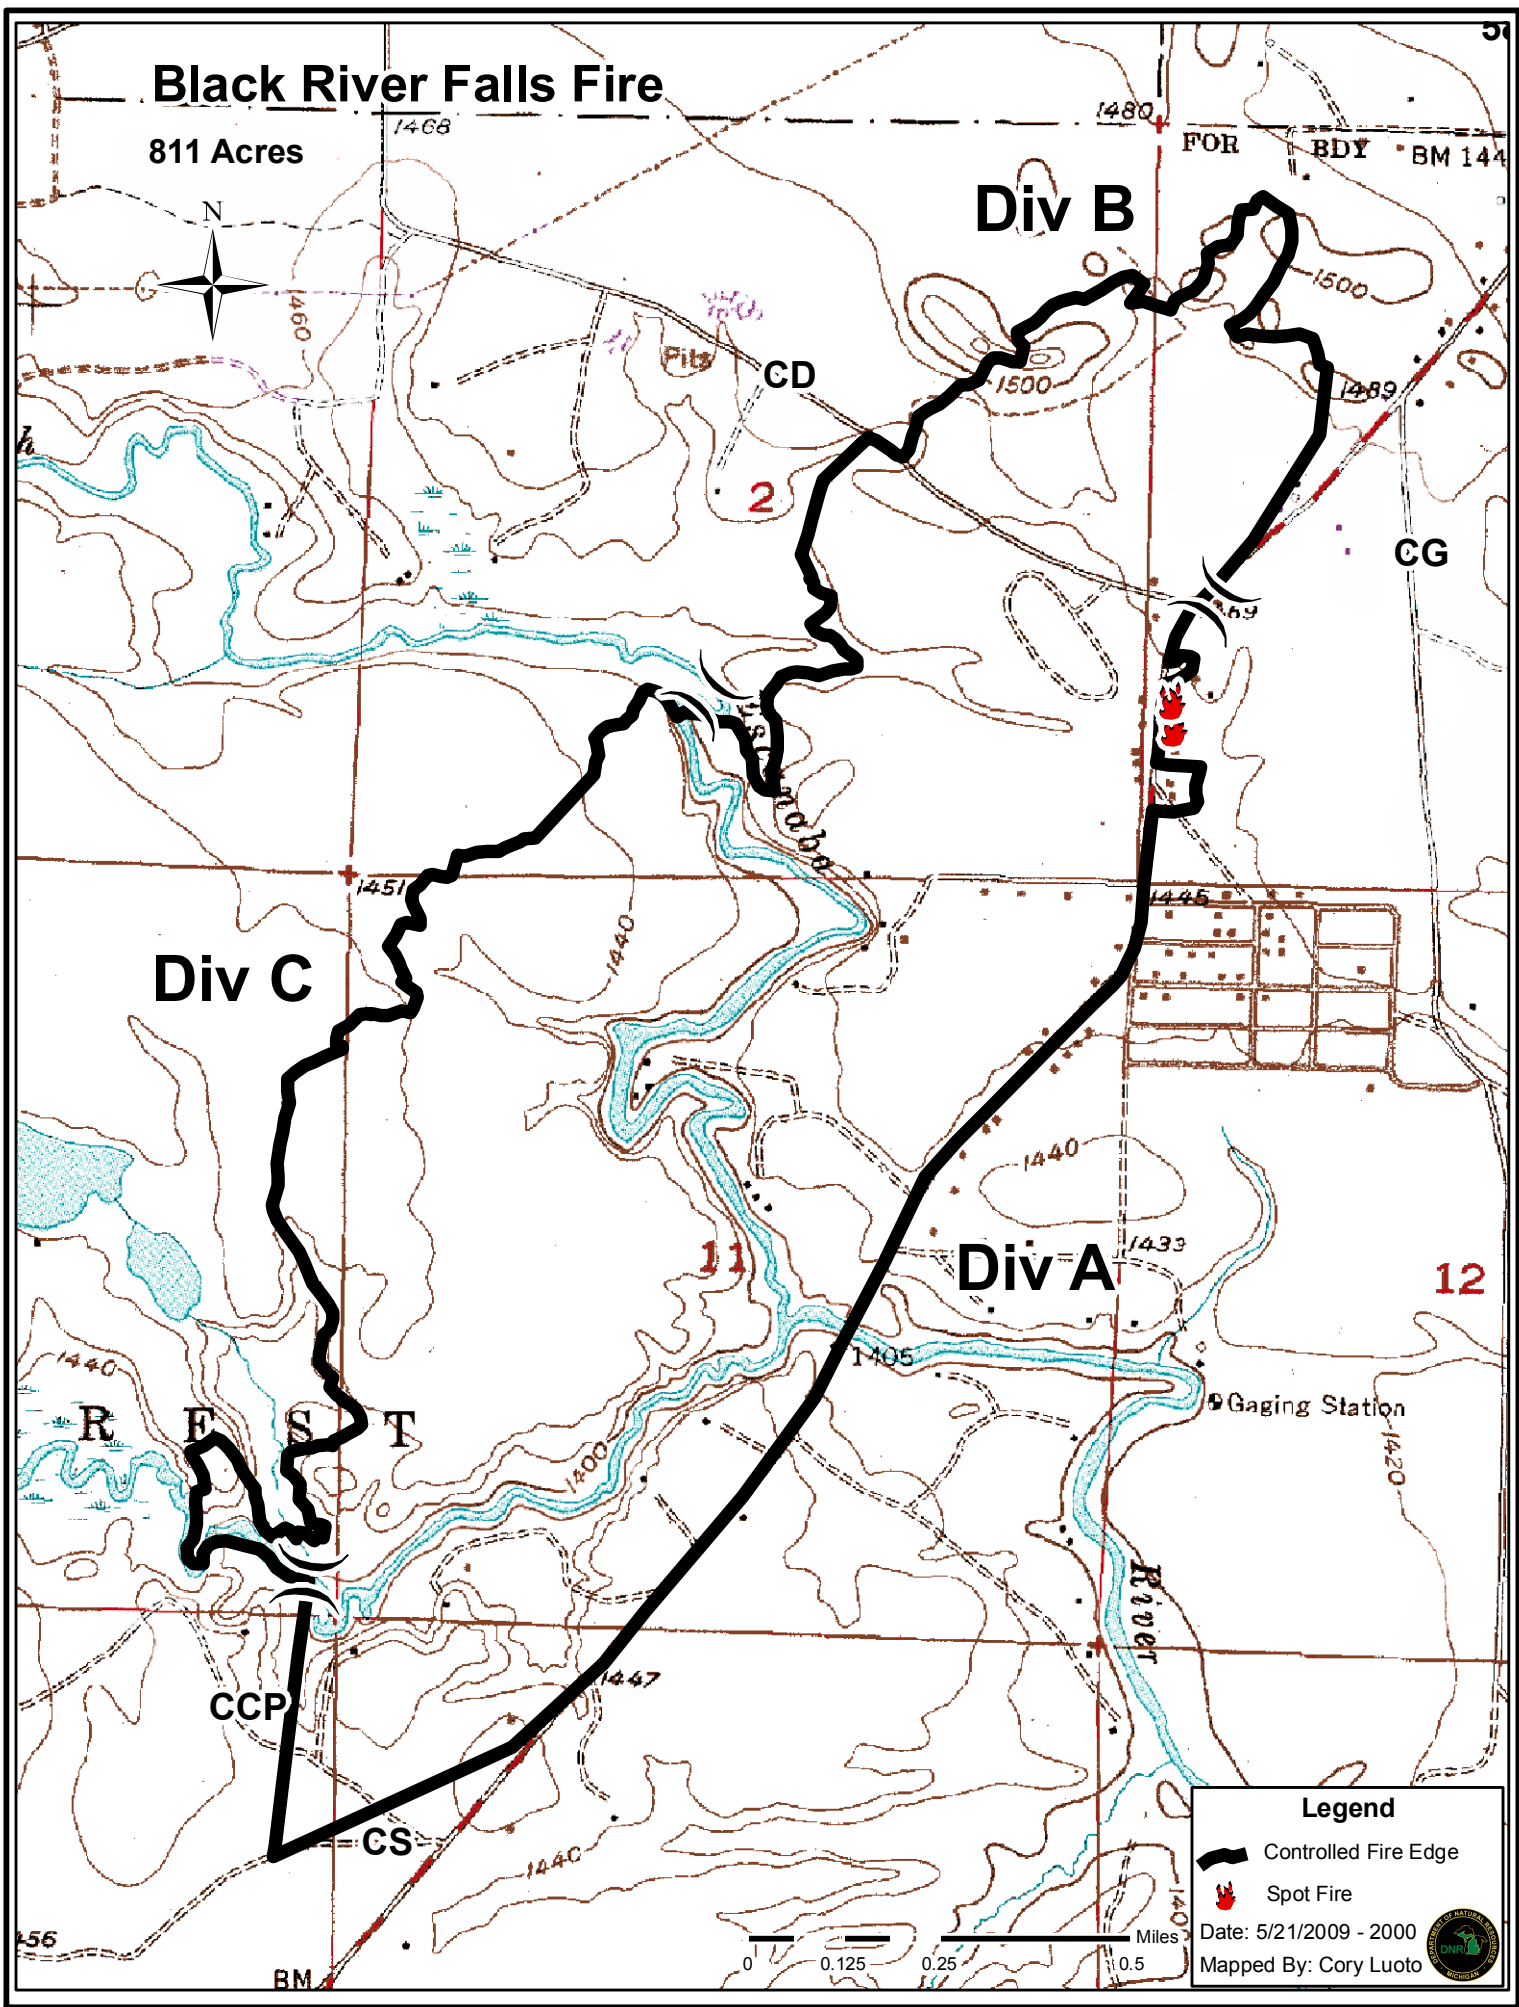

Black River Falls Fire

811 Acres

Div B

Div C

Div A

CD

CG

CCP

CS

Gaging Station

456

BM

Legend

- Controlled Fire Edge
- Spot Fire

Date: 5/21/2009 - 2000
Mapped By: Cory Luoto