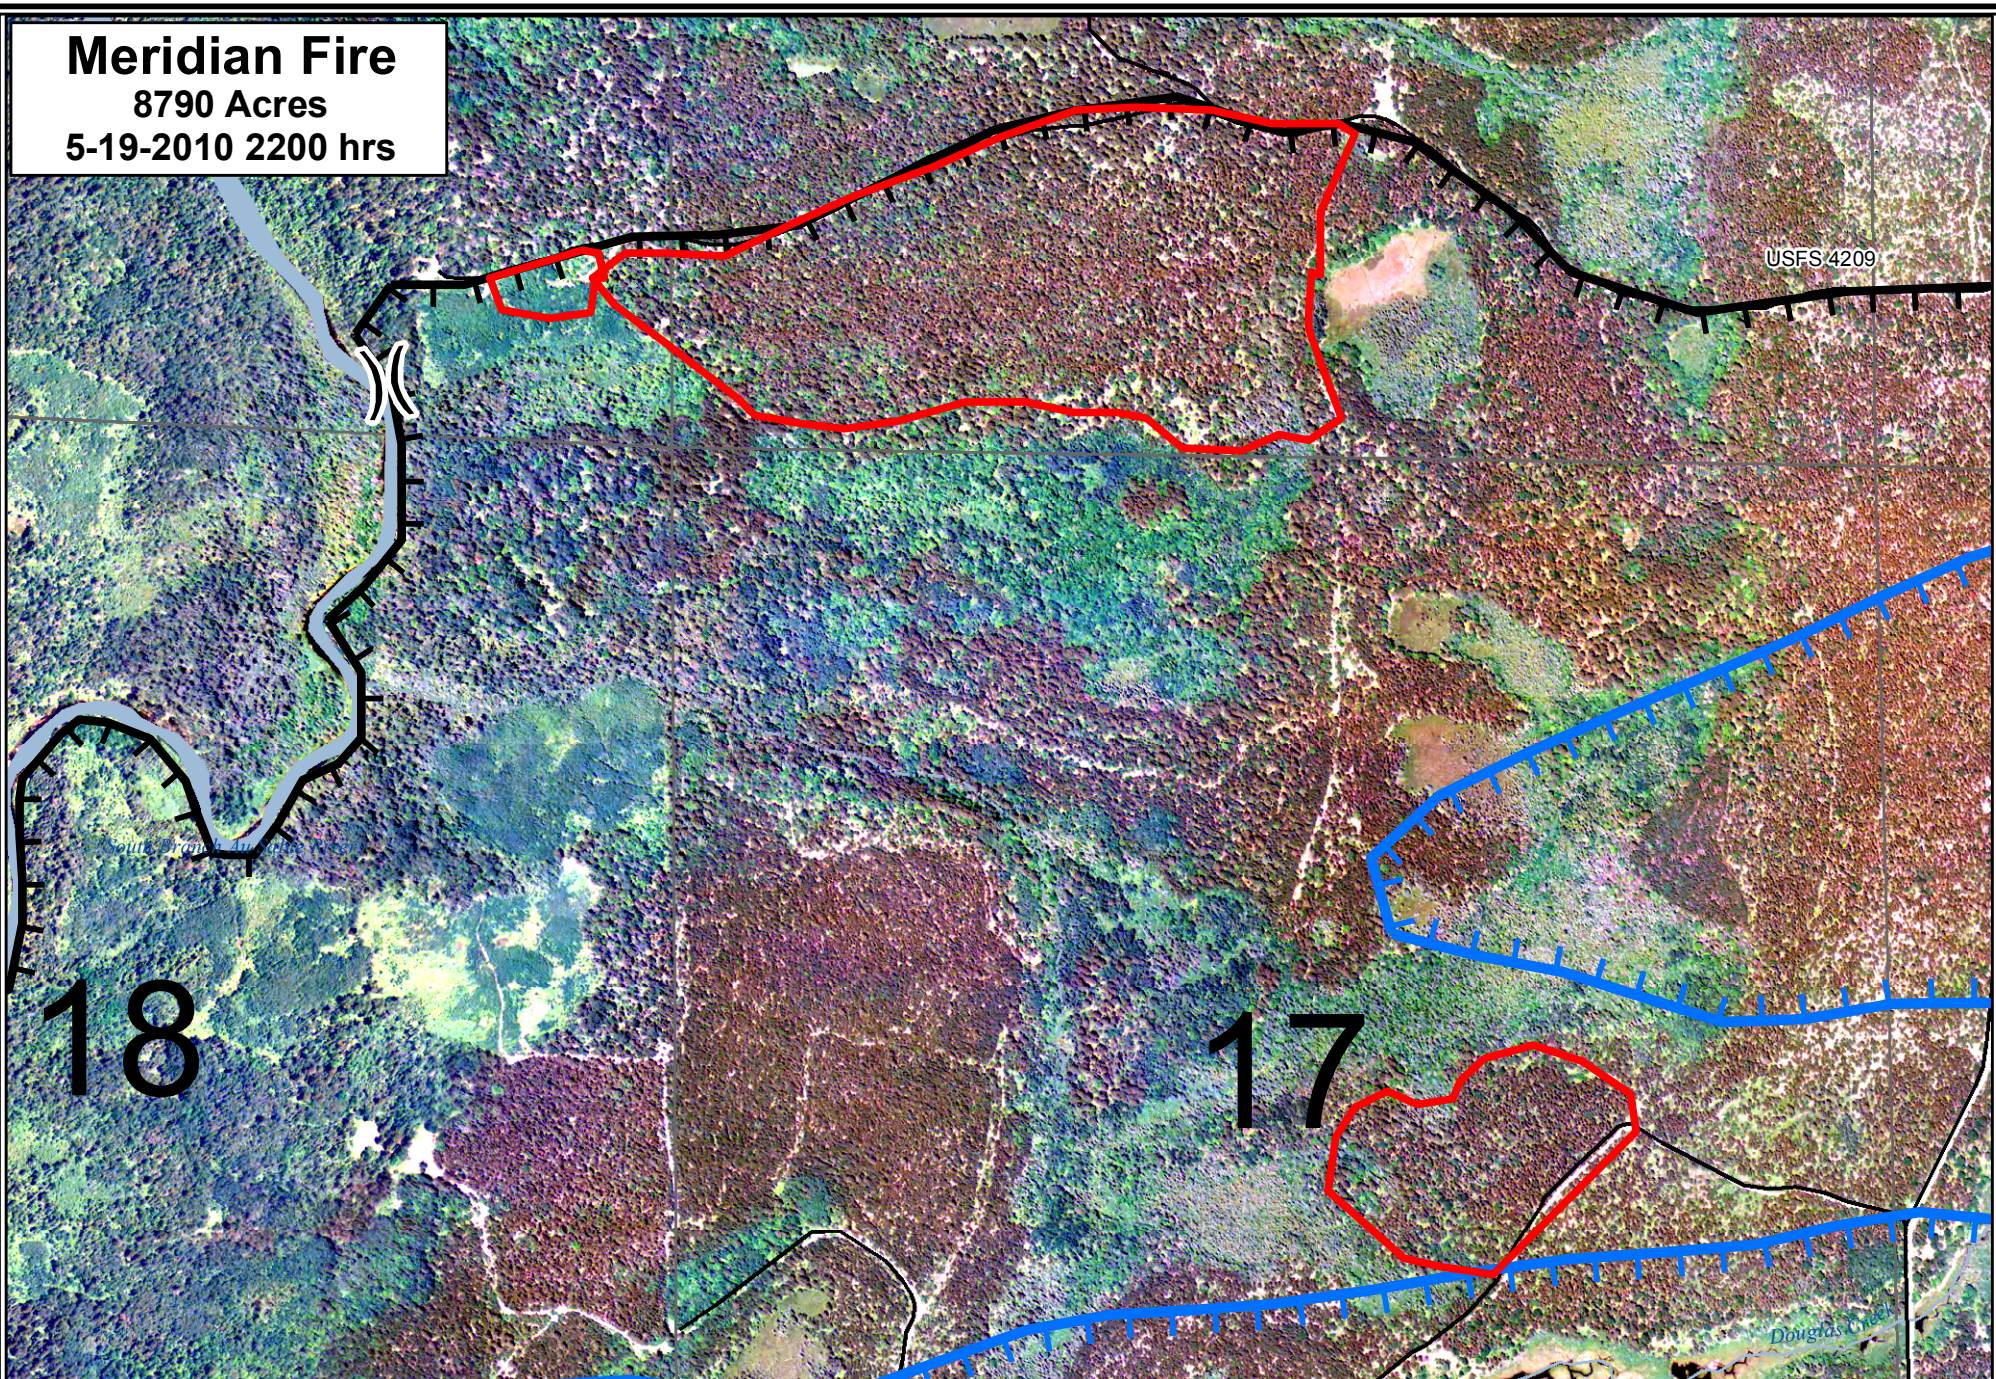

Meridian Fire

8790 Acres

5-19-2010 2200 hrs

Mapped by: Nick Dohm & Dan Heckman
Date: 5-19-2010 - 2200

Legend

Fire Perimeter

Division Break

Meridian Base Camp

Staging Area

Highway

Paved Roads

Huron Manistee Ownership

State Land