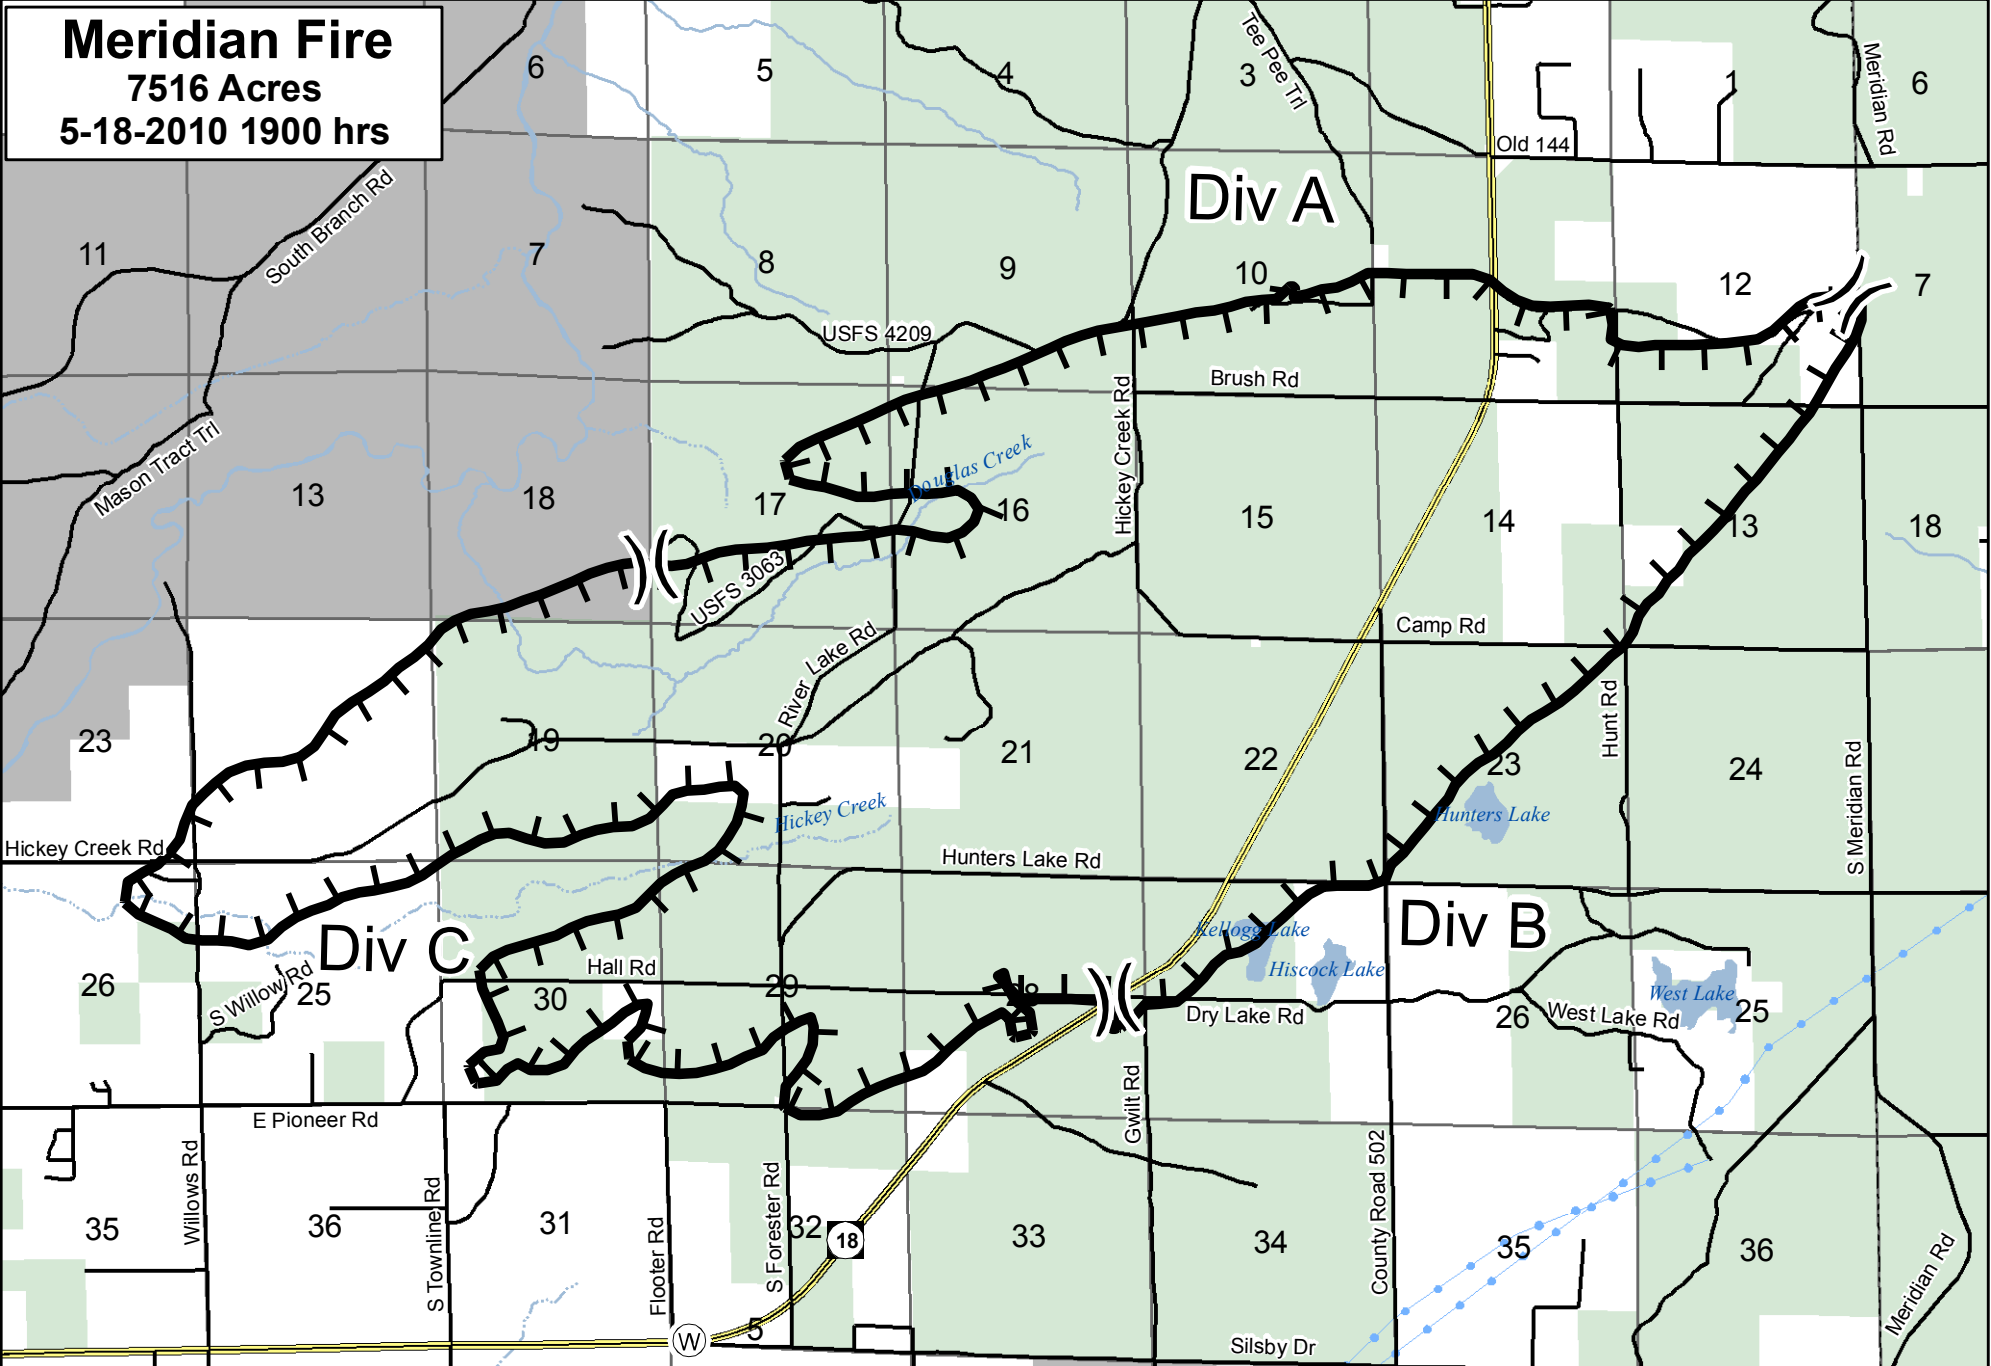

Meridian Fire

7516 Acres

5-18-2010 1900 hrs

Mapped by: Cory Luoto
Date: 5-19-2010 - 1600

Fire Perimeter

State Land
 USFS Land

Legend

Highway
 Paved Roads
 Division Break
 Water Source