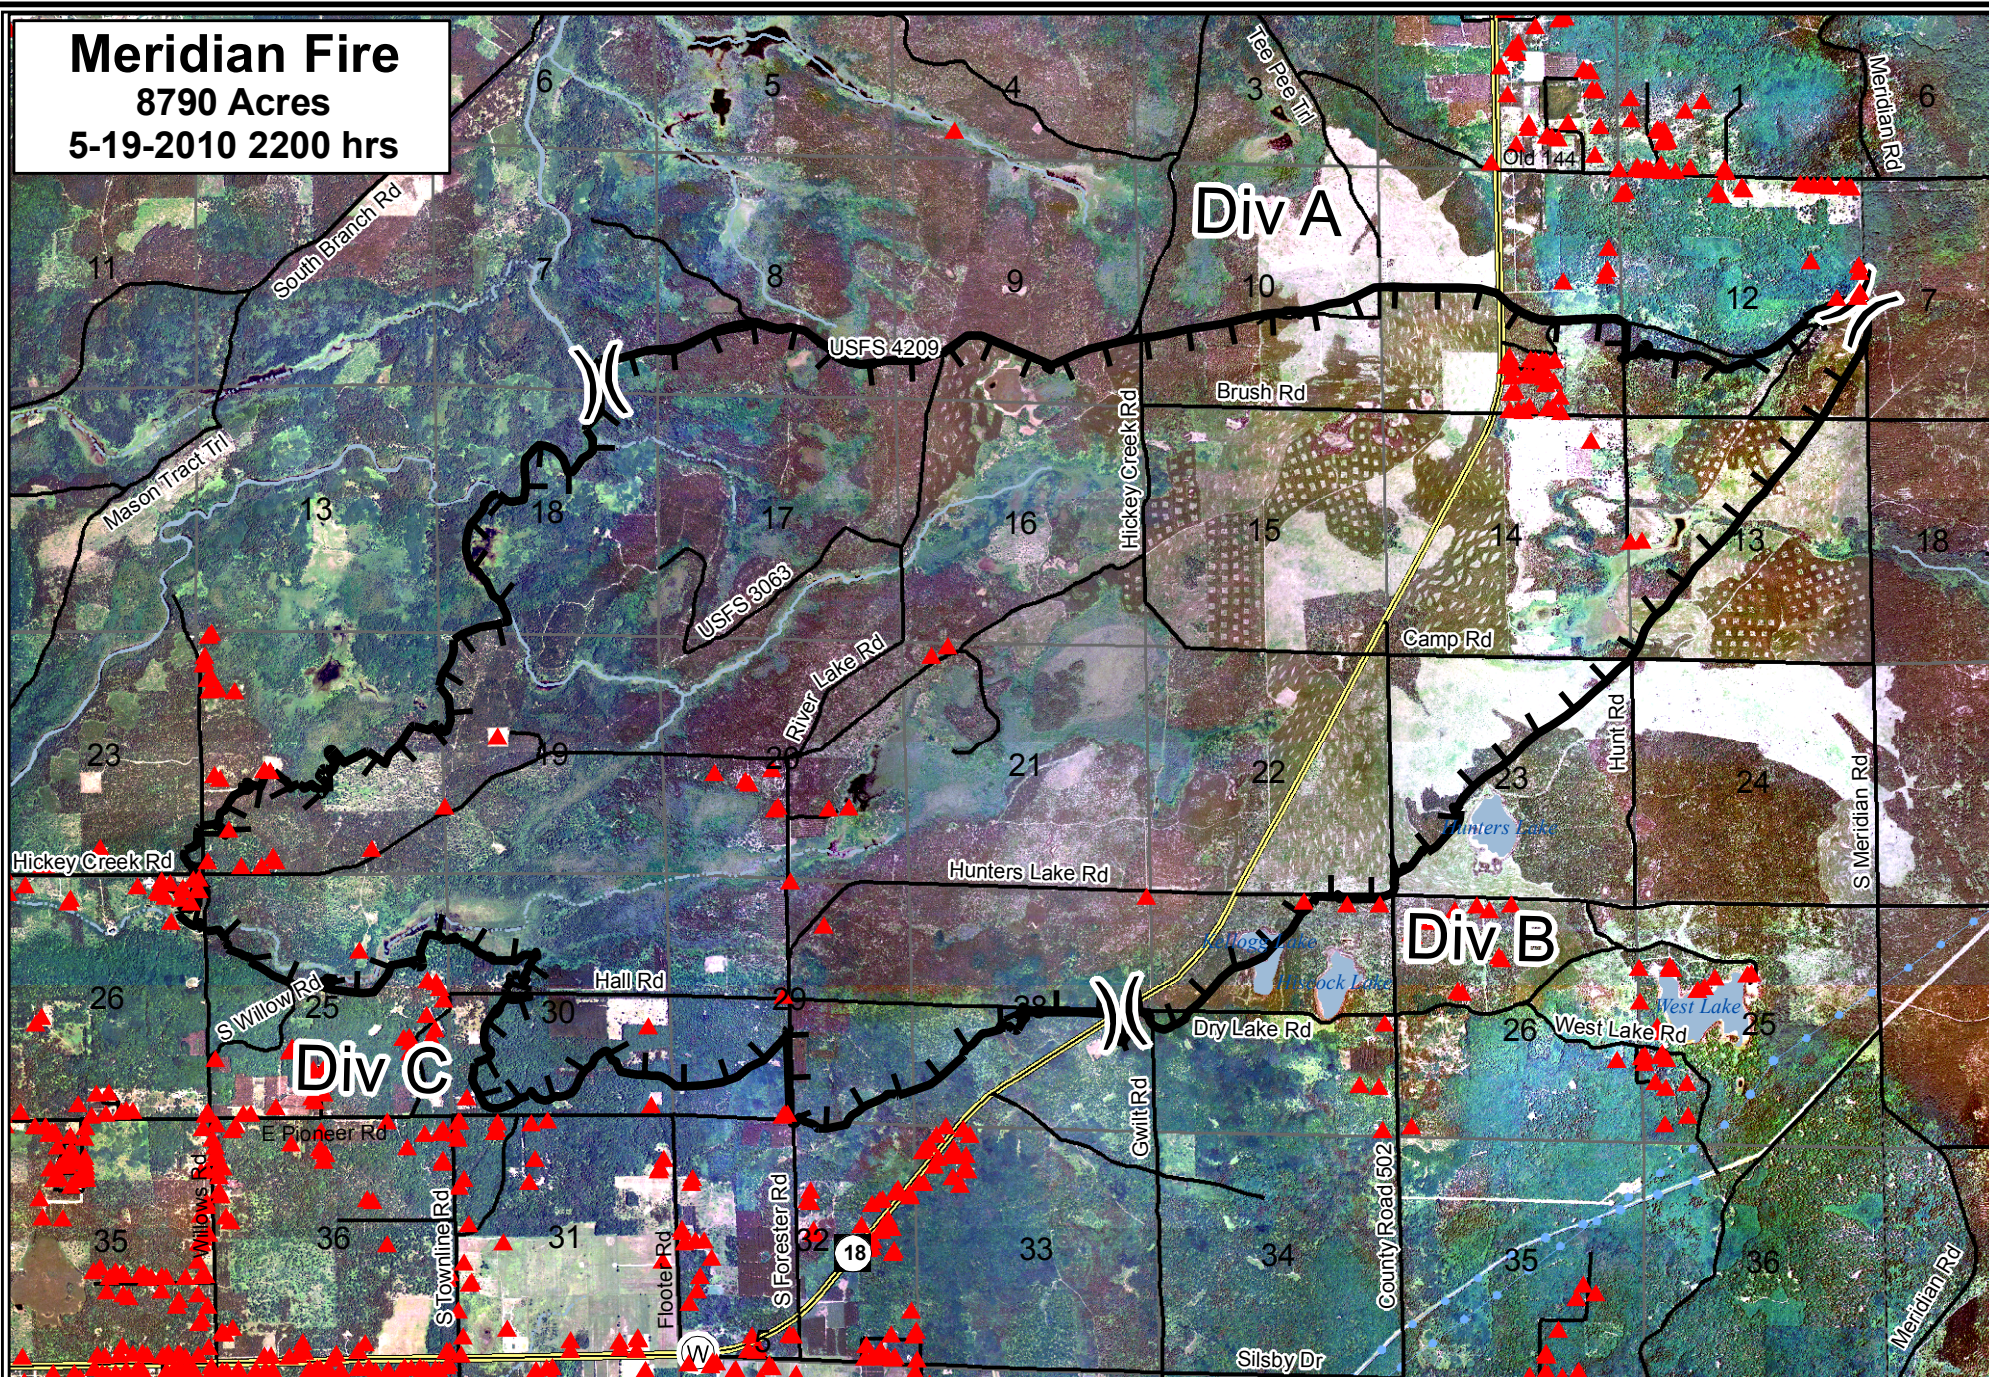

# Meridian Fire

8790 Acres  
5-19-2010 2200 hrs

Mapped by: Nick Dohm & Dan Heckman  
Date: 5-19-2010 - 2200

### Legend

Fire Perimeter  
Structures

Division Break

Meridian Base Camp

Staging Area

Highway

Paved Roads

Huron Manistee Ownership

State Land