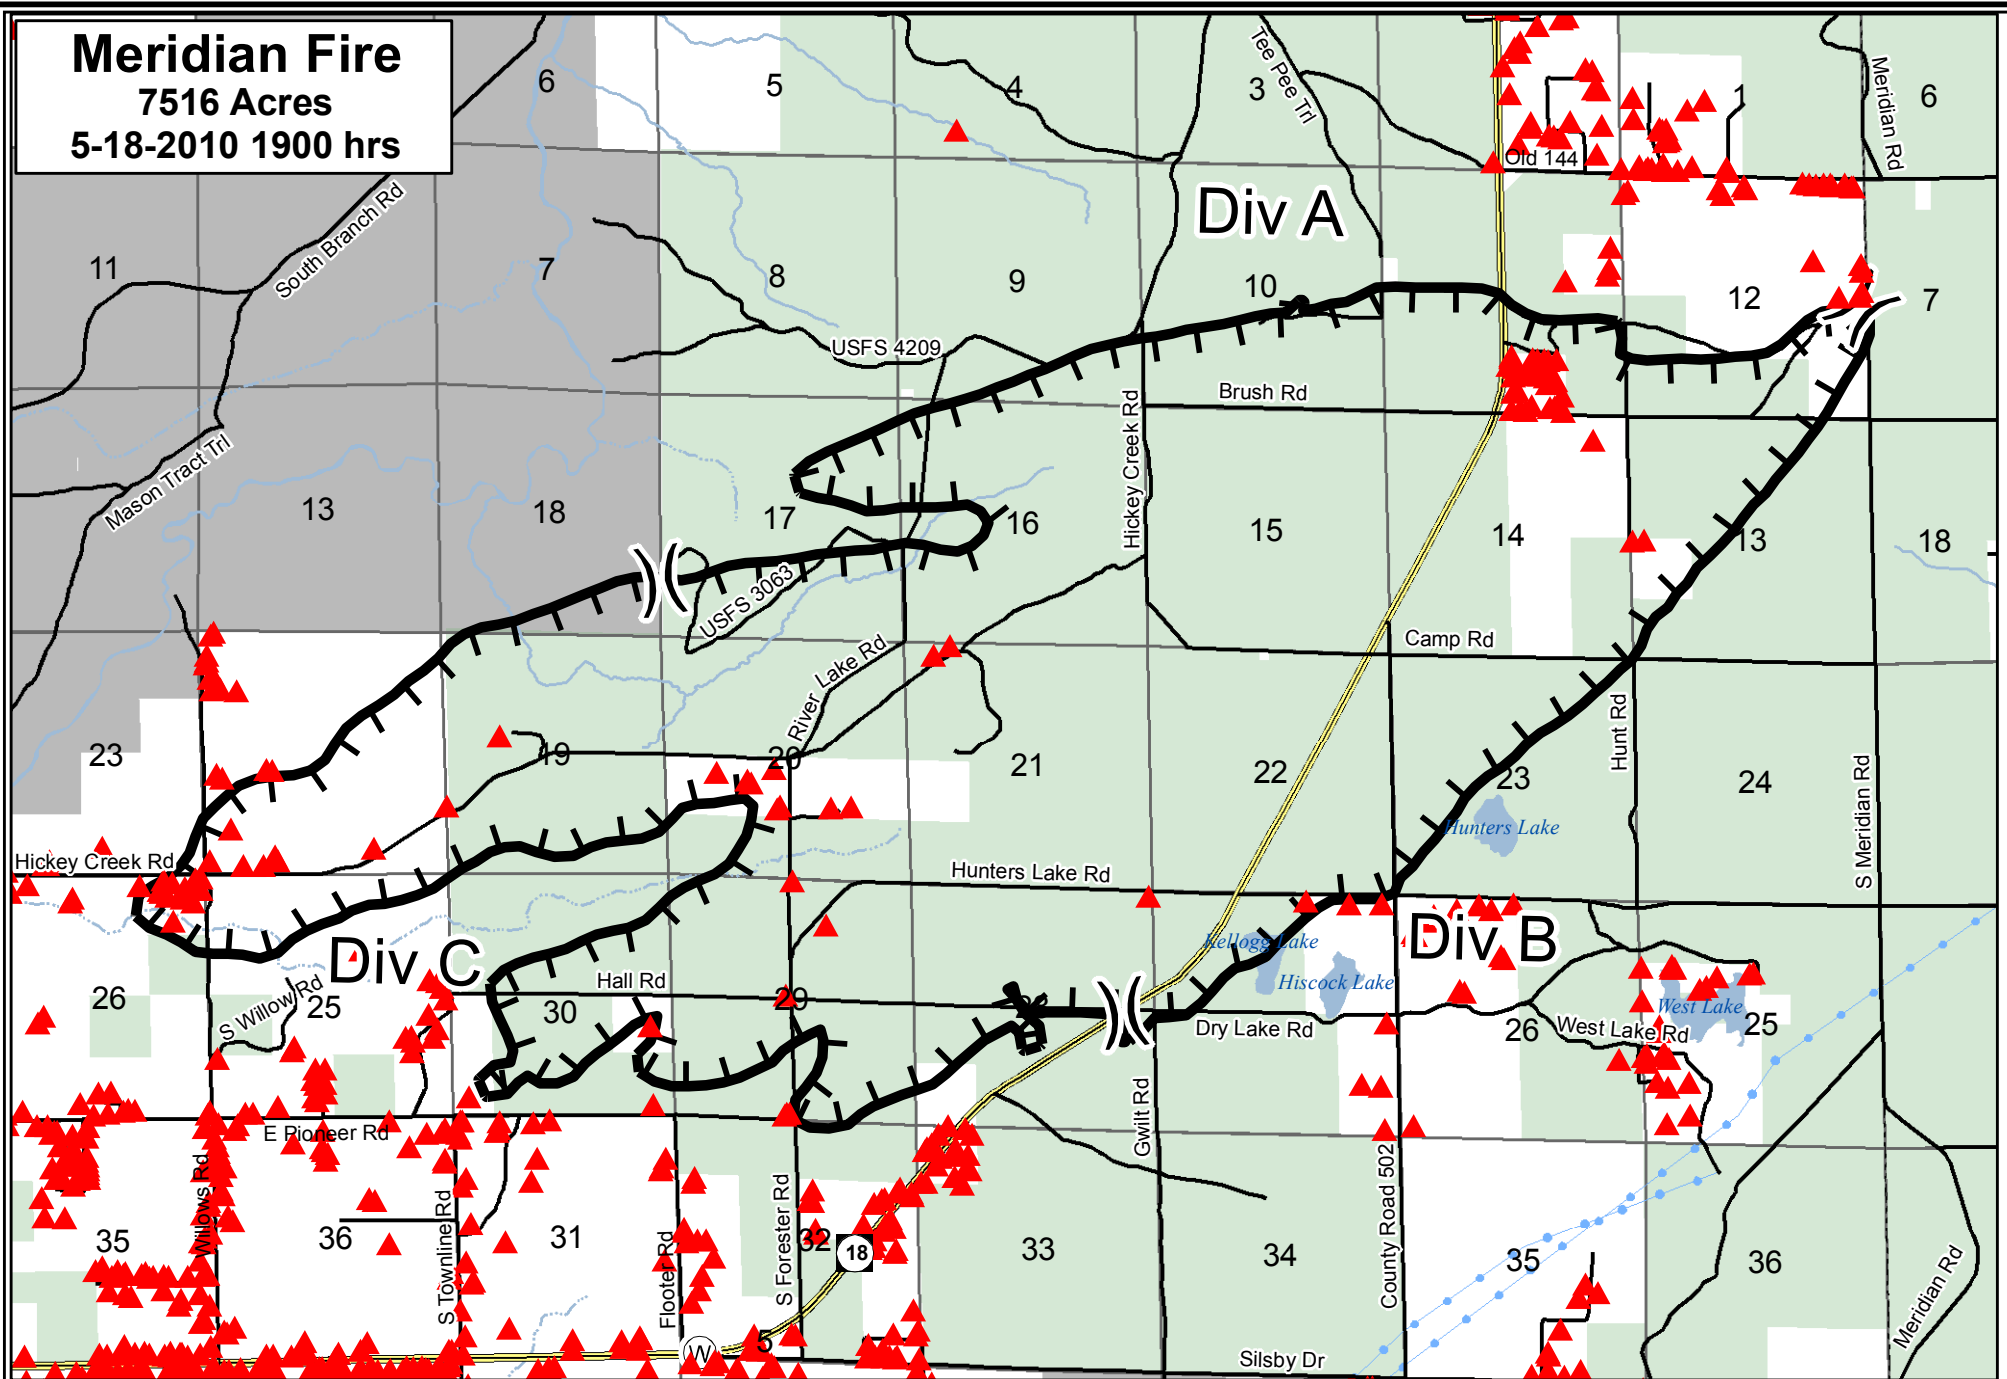

Meridian Fire
7516 Acres
5-18-2010 1900 hrs

Mapped by: Cory Luoto
 Date: 5-19-2010 - 1600

Structures
 Fire Perimeter

State Land
 USFS Land

Legend

Highway
 Paved Roads
 Division Break
 Water Source