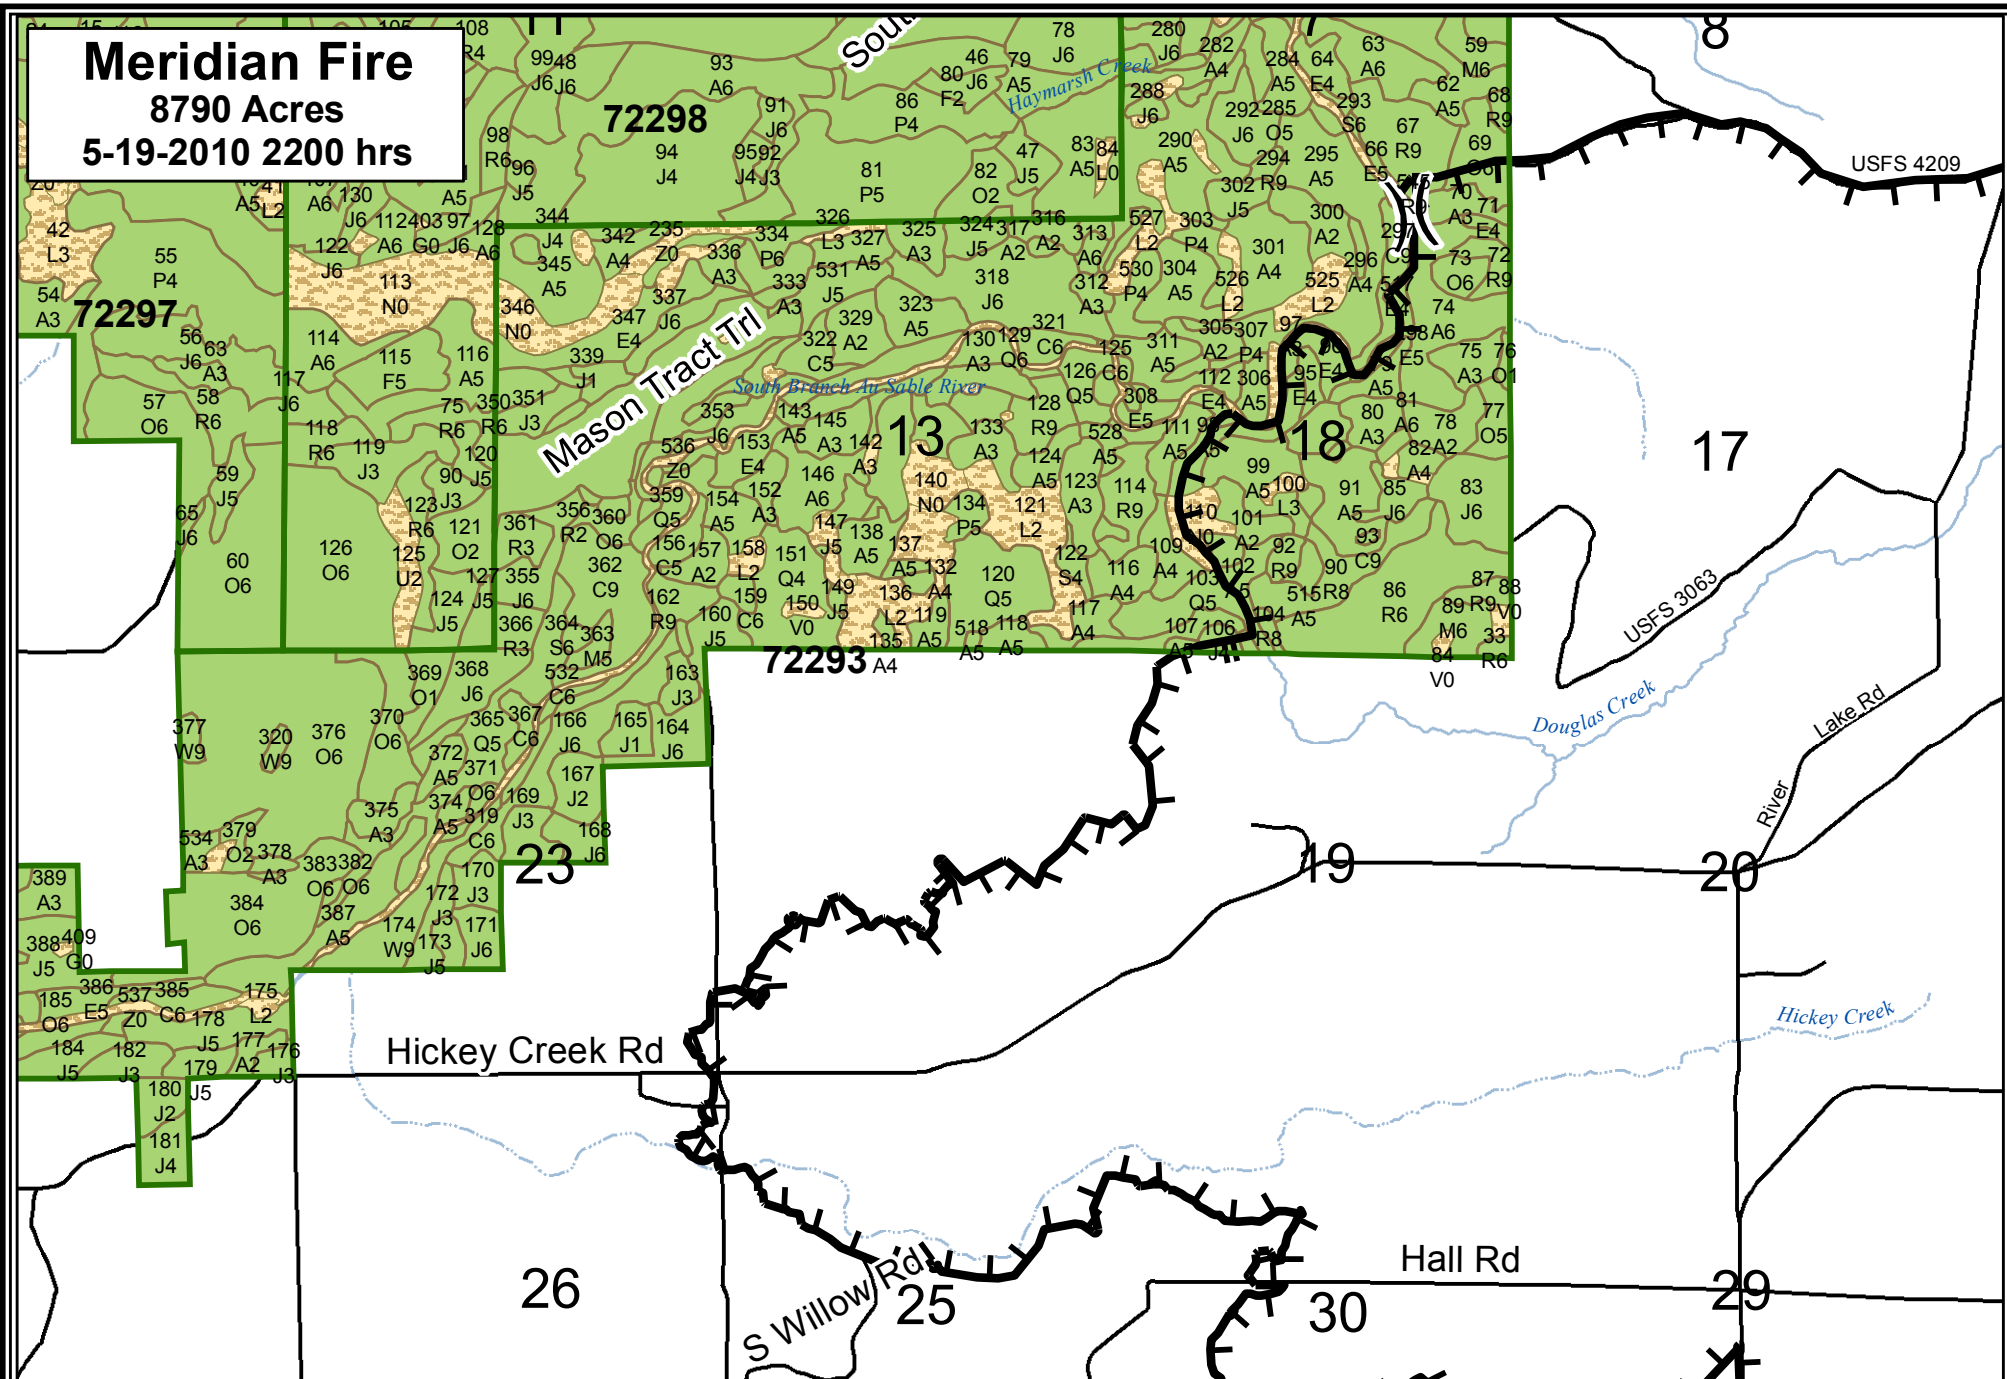

Meridian Fire
8790 Acres
5-19-2010 2200 hrs

Mapped by: Nick Dohm & Dan Heckman
 Date: 5-19-2010 - 2200

Legend

Fire Perimeter

Division Break

Highway

Meridian Base Camp

Paved Roads

Staging Area

Huron Manistee Ownership

State Land

Huron Manistee Ownership

State Land