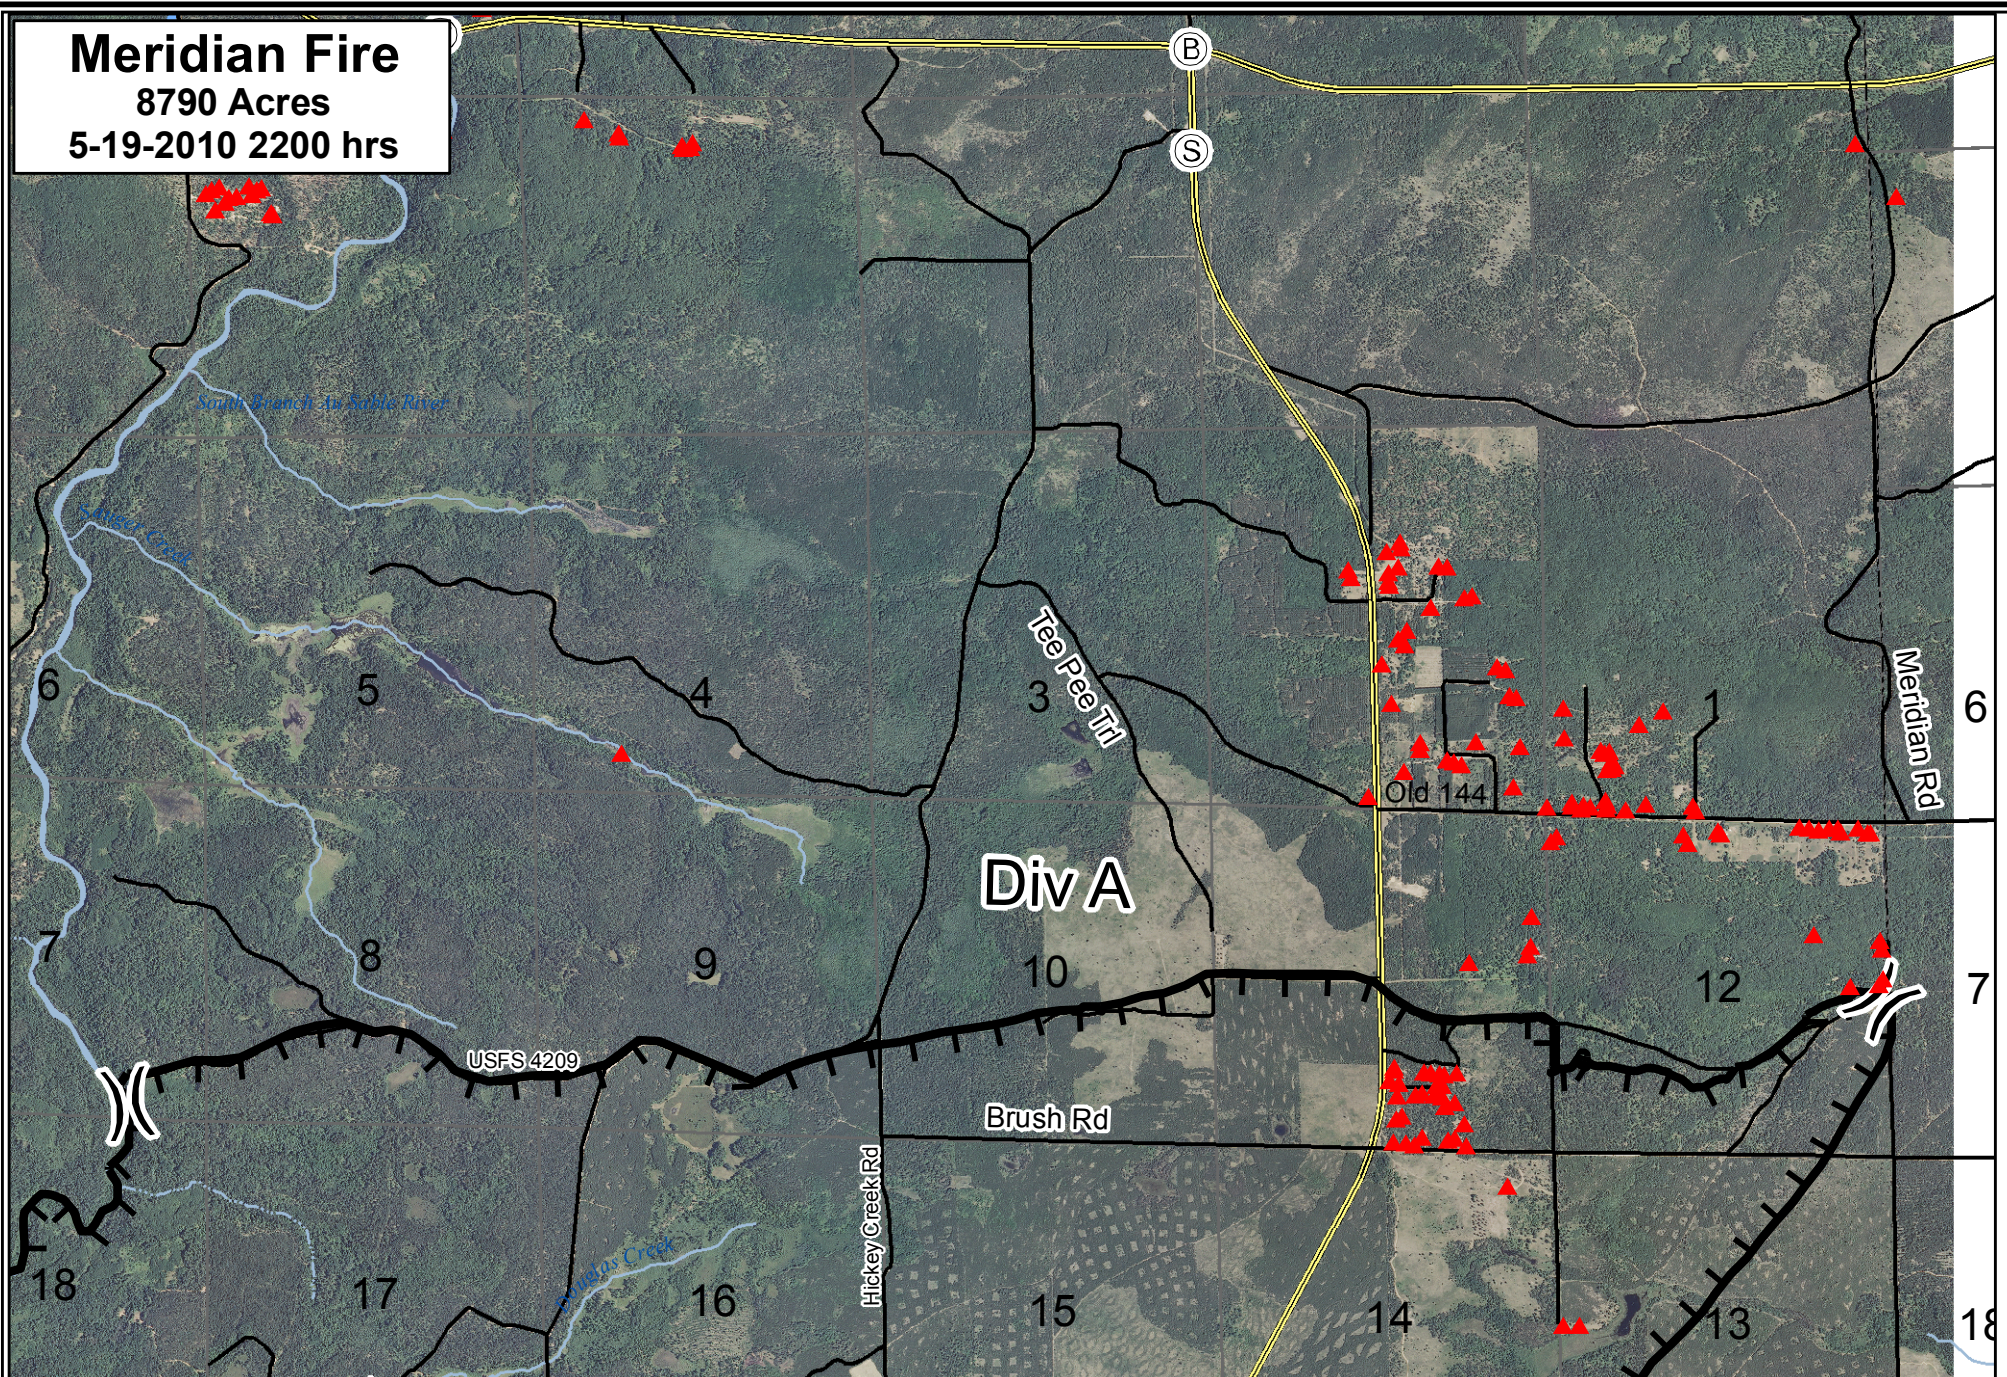

Meridian Fire

8790 Acres

5-19-2010 2200 hrs

Mapped by: Nick Dohm & Dan Heckman
Date: 5-19-2010 - 2200

Legend

Fire Perimeter
 Structures

Division Break
 Meridian Base Camp
 Staging Area

Highway
 Paved Roads
 Huron Manistee Ownership
 State Land