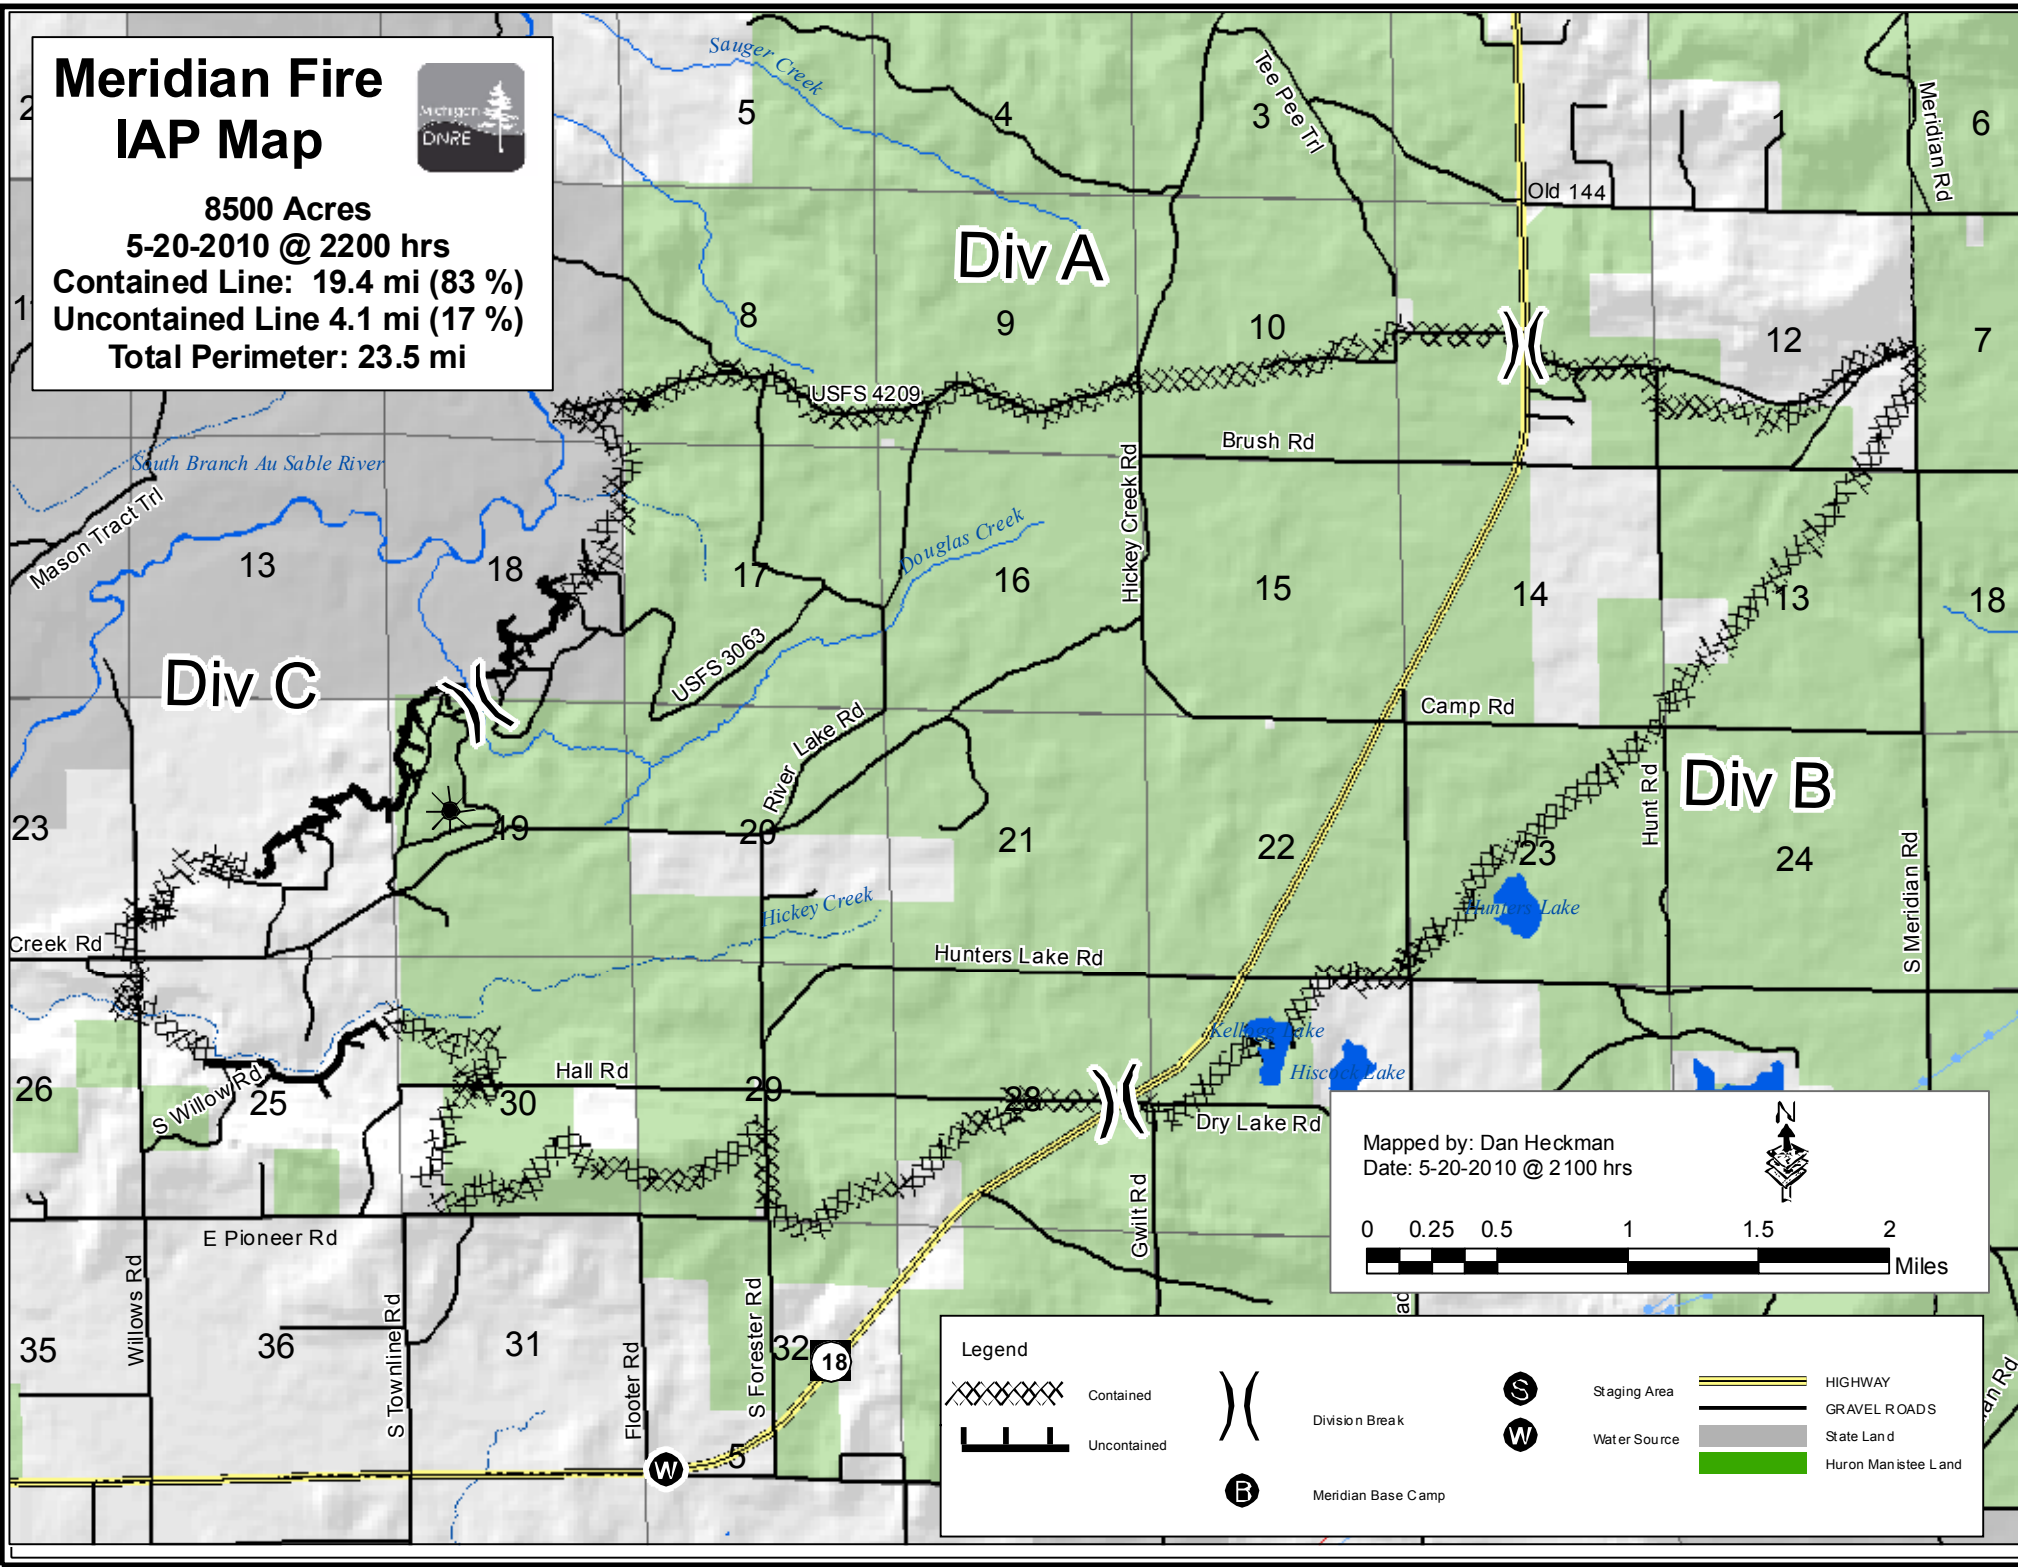

Meridian Fire IAP Map

8500 Acres
 5-20-2010 @ 2200 hrs
 Contained Line: 19.4 mi (83 %)
 Uncontained Line 4.1 mi (17 %)
 Total Perimeter: 23.5 mi

Mapped by: Dan Heckman
 Date: 5-20-2010 @ 2100 hrs

0 0.25 0.5 1 1.5 2 Miles

Legend

- Contained
- Uncontained
- Division Break
- Meridian Base Camp
- Staging Area
- Water Source
- HIGHWAY
- GRAVEL ROADS
- State Land
- Huron Manistee Land