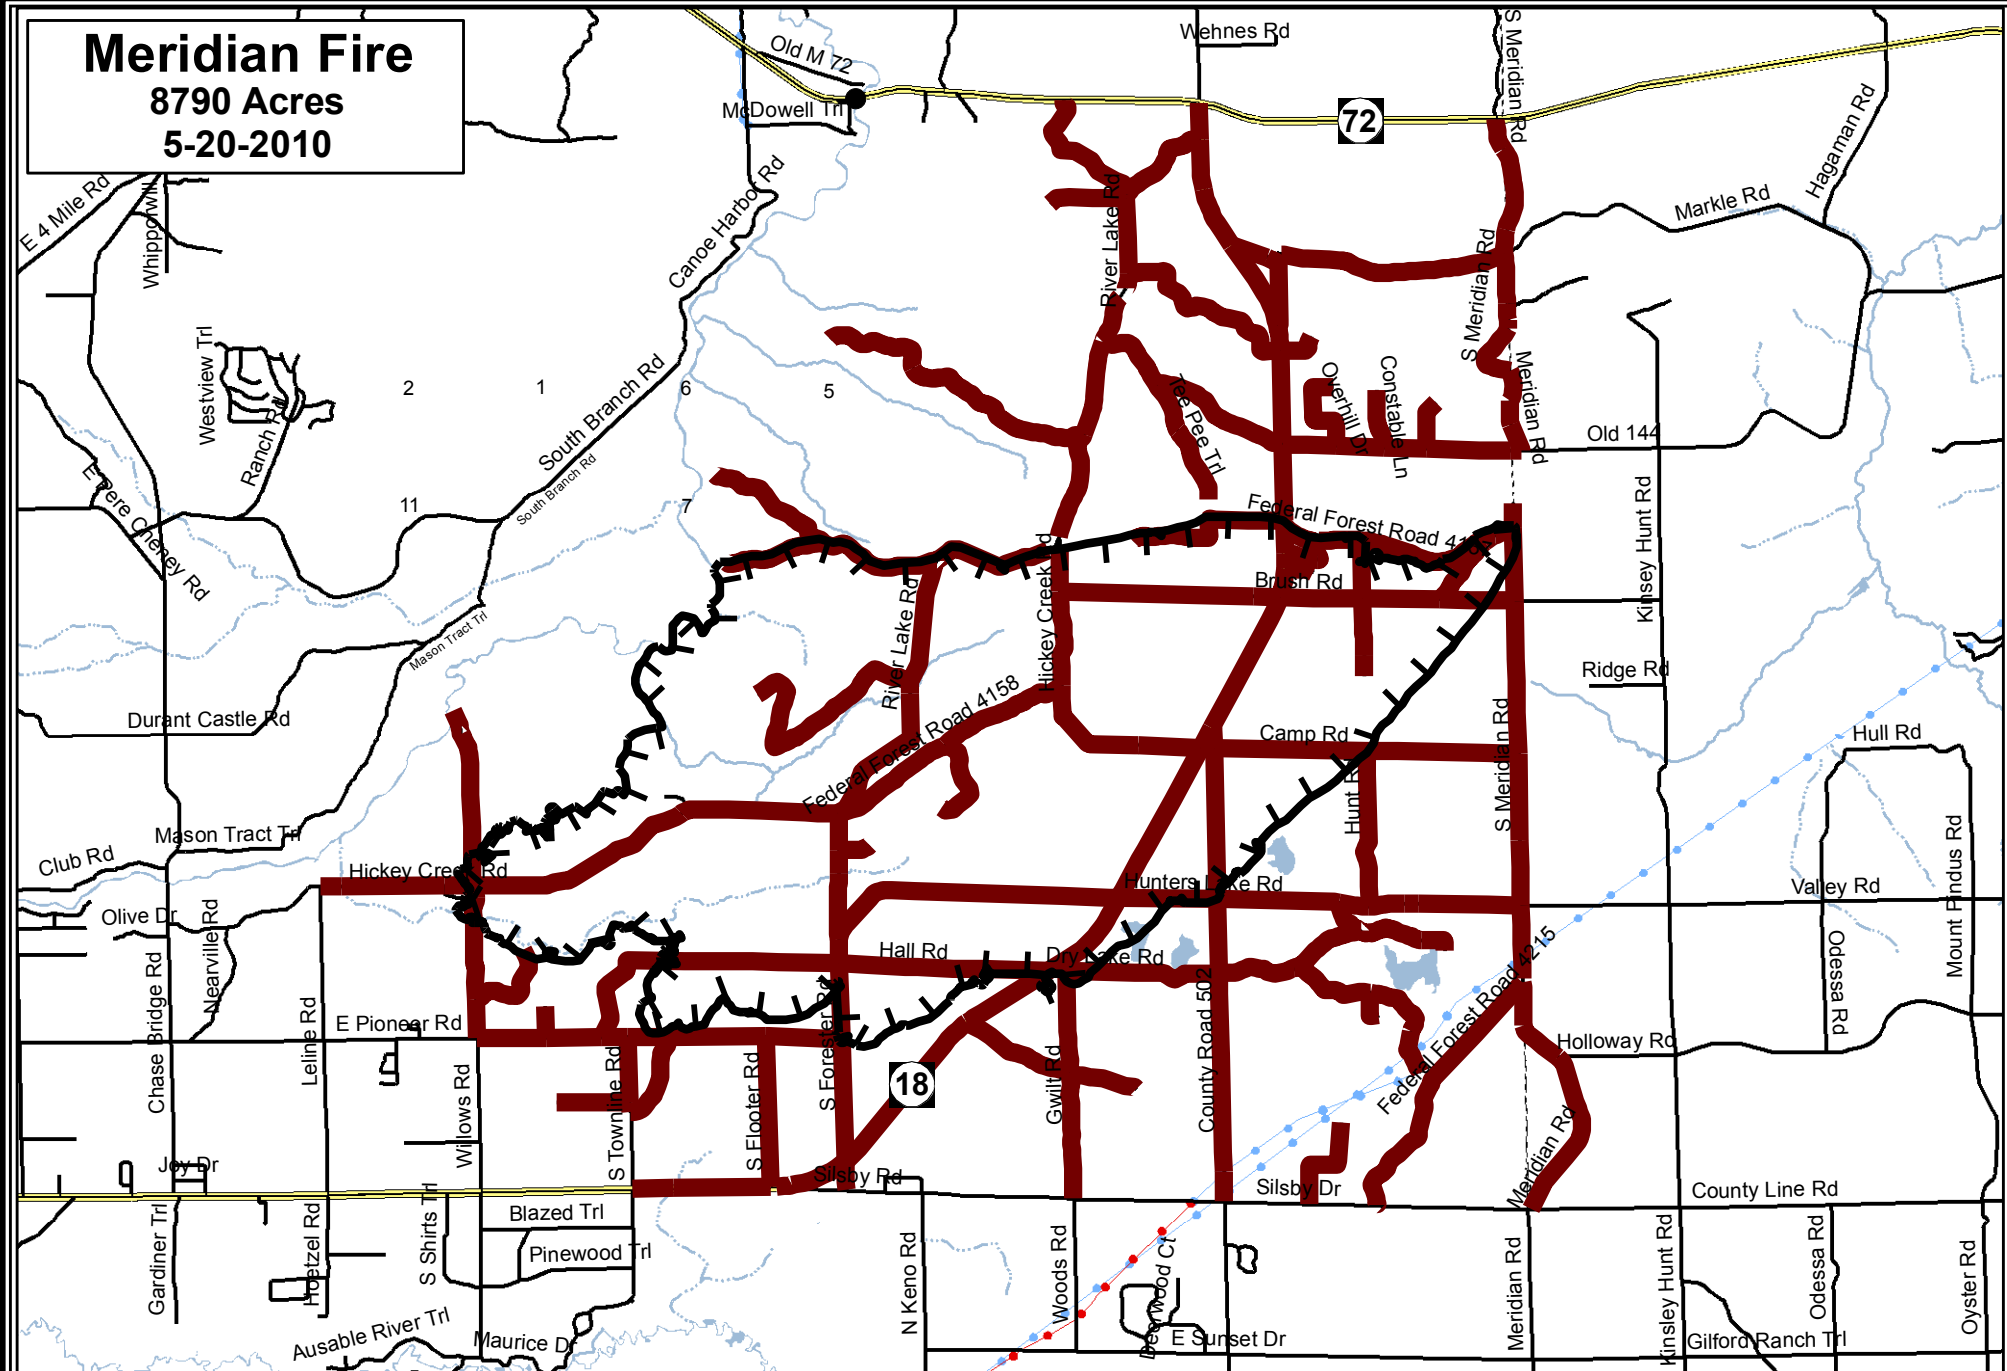

Meridian Fire

8790 Acres
5-20-2010

Date: 5-20-2010

Legend

-  Fire Perimeter
-  Closed Roads
-  Highway
-  Paved Roads