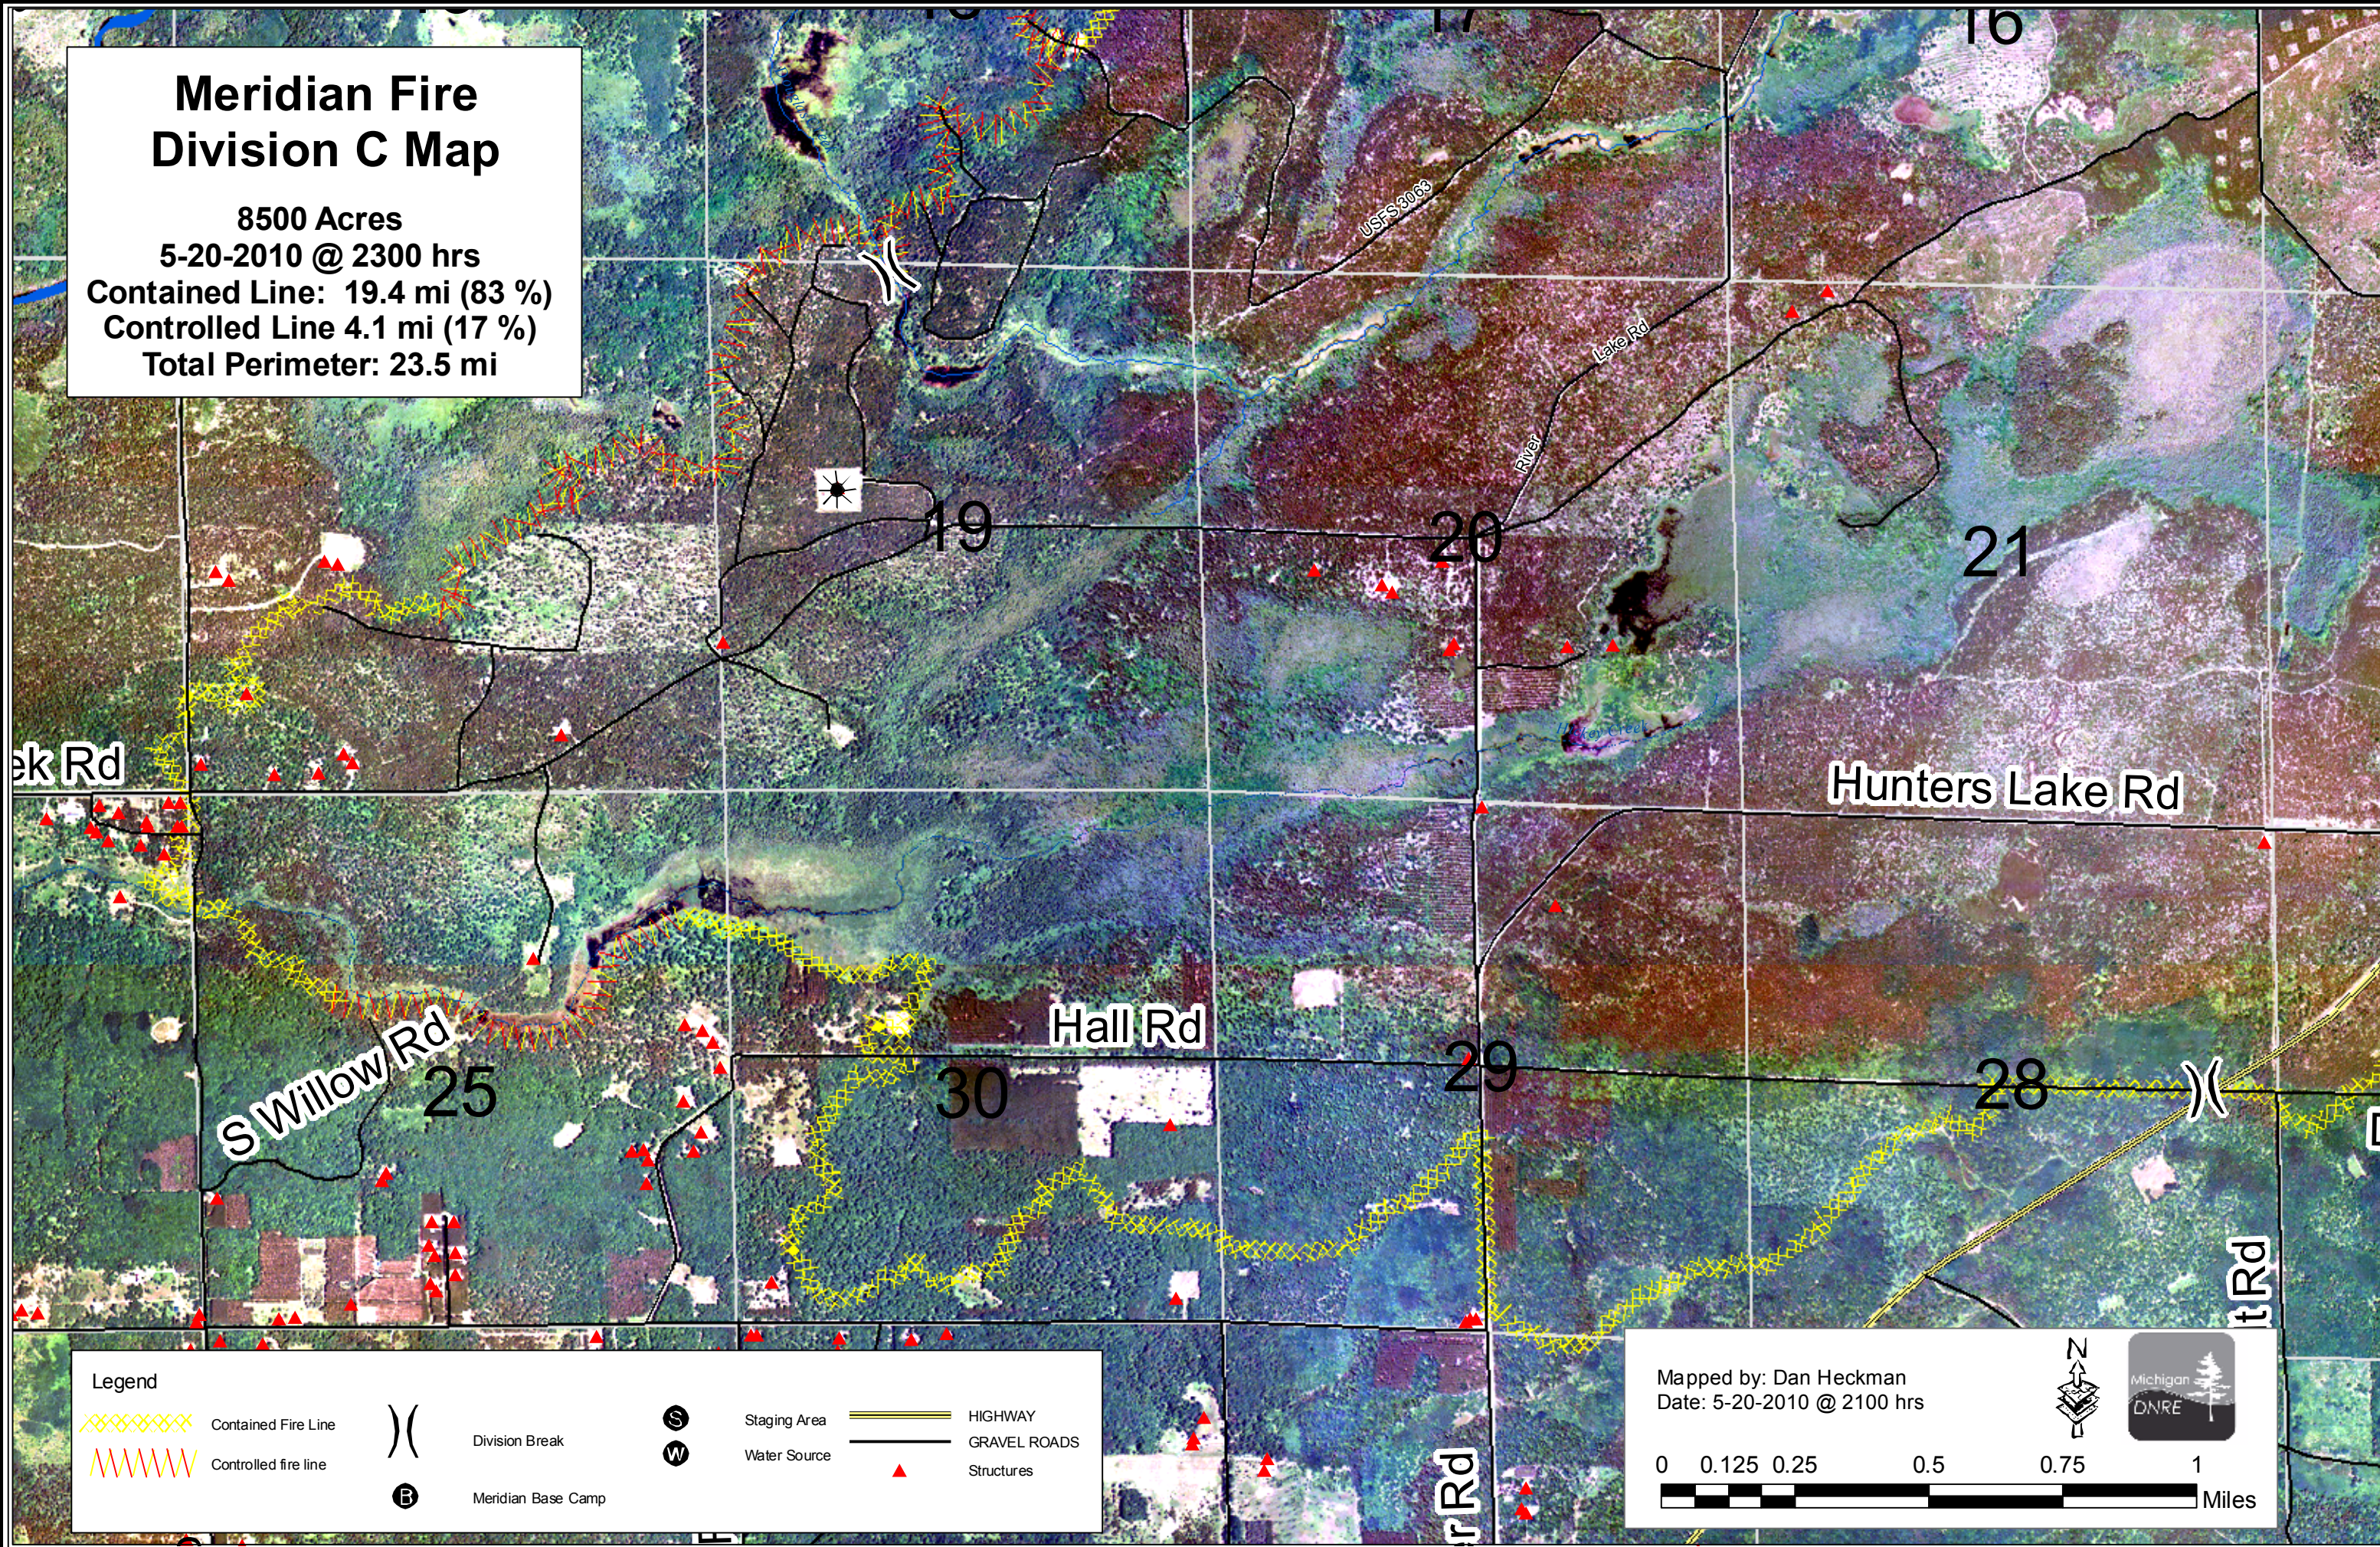

Meridian Fire Division C Map

8500 Acres
 5-20-2010 @ 2300 hrs
 Contained Line: 19.4 mi (83 %)
 Controlled Line 4.1 mi (17 %)
 Total Perimeter: 23.5 mi

Legend					
	Contained Fire Line		Meridian Base Camp		HIGHWAY
	Controlled fire line		Division Break		GRAVEL ROADS
			Staging Area		Structures
			Water Source		

Mapped by: Dan Heckman
 Date: 5-20-2010 @ 2100 hrs

0 0.125 0.25 0.5 0.75 1 Miles