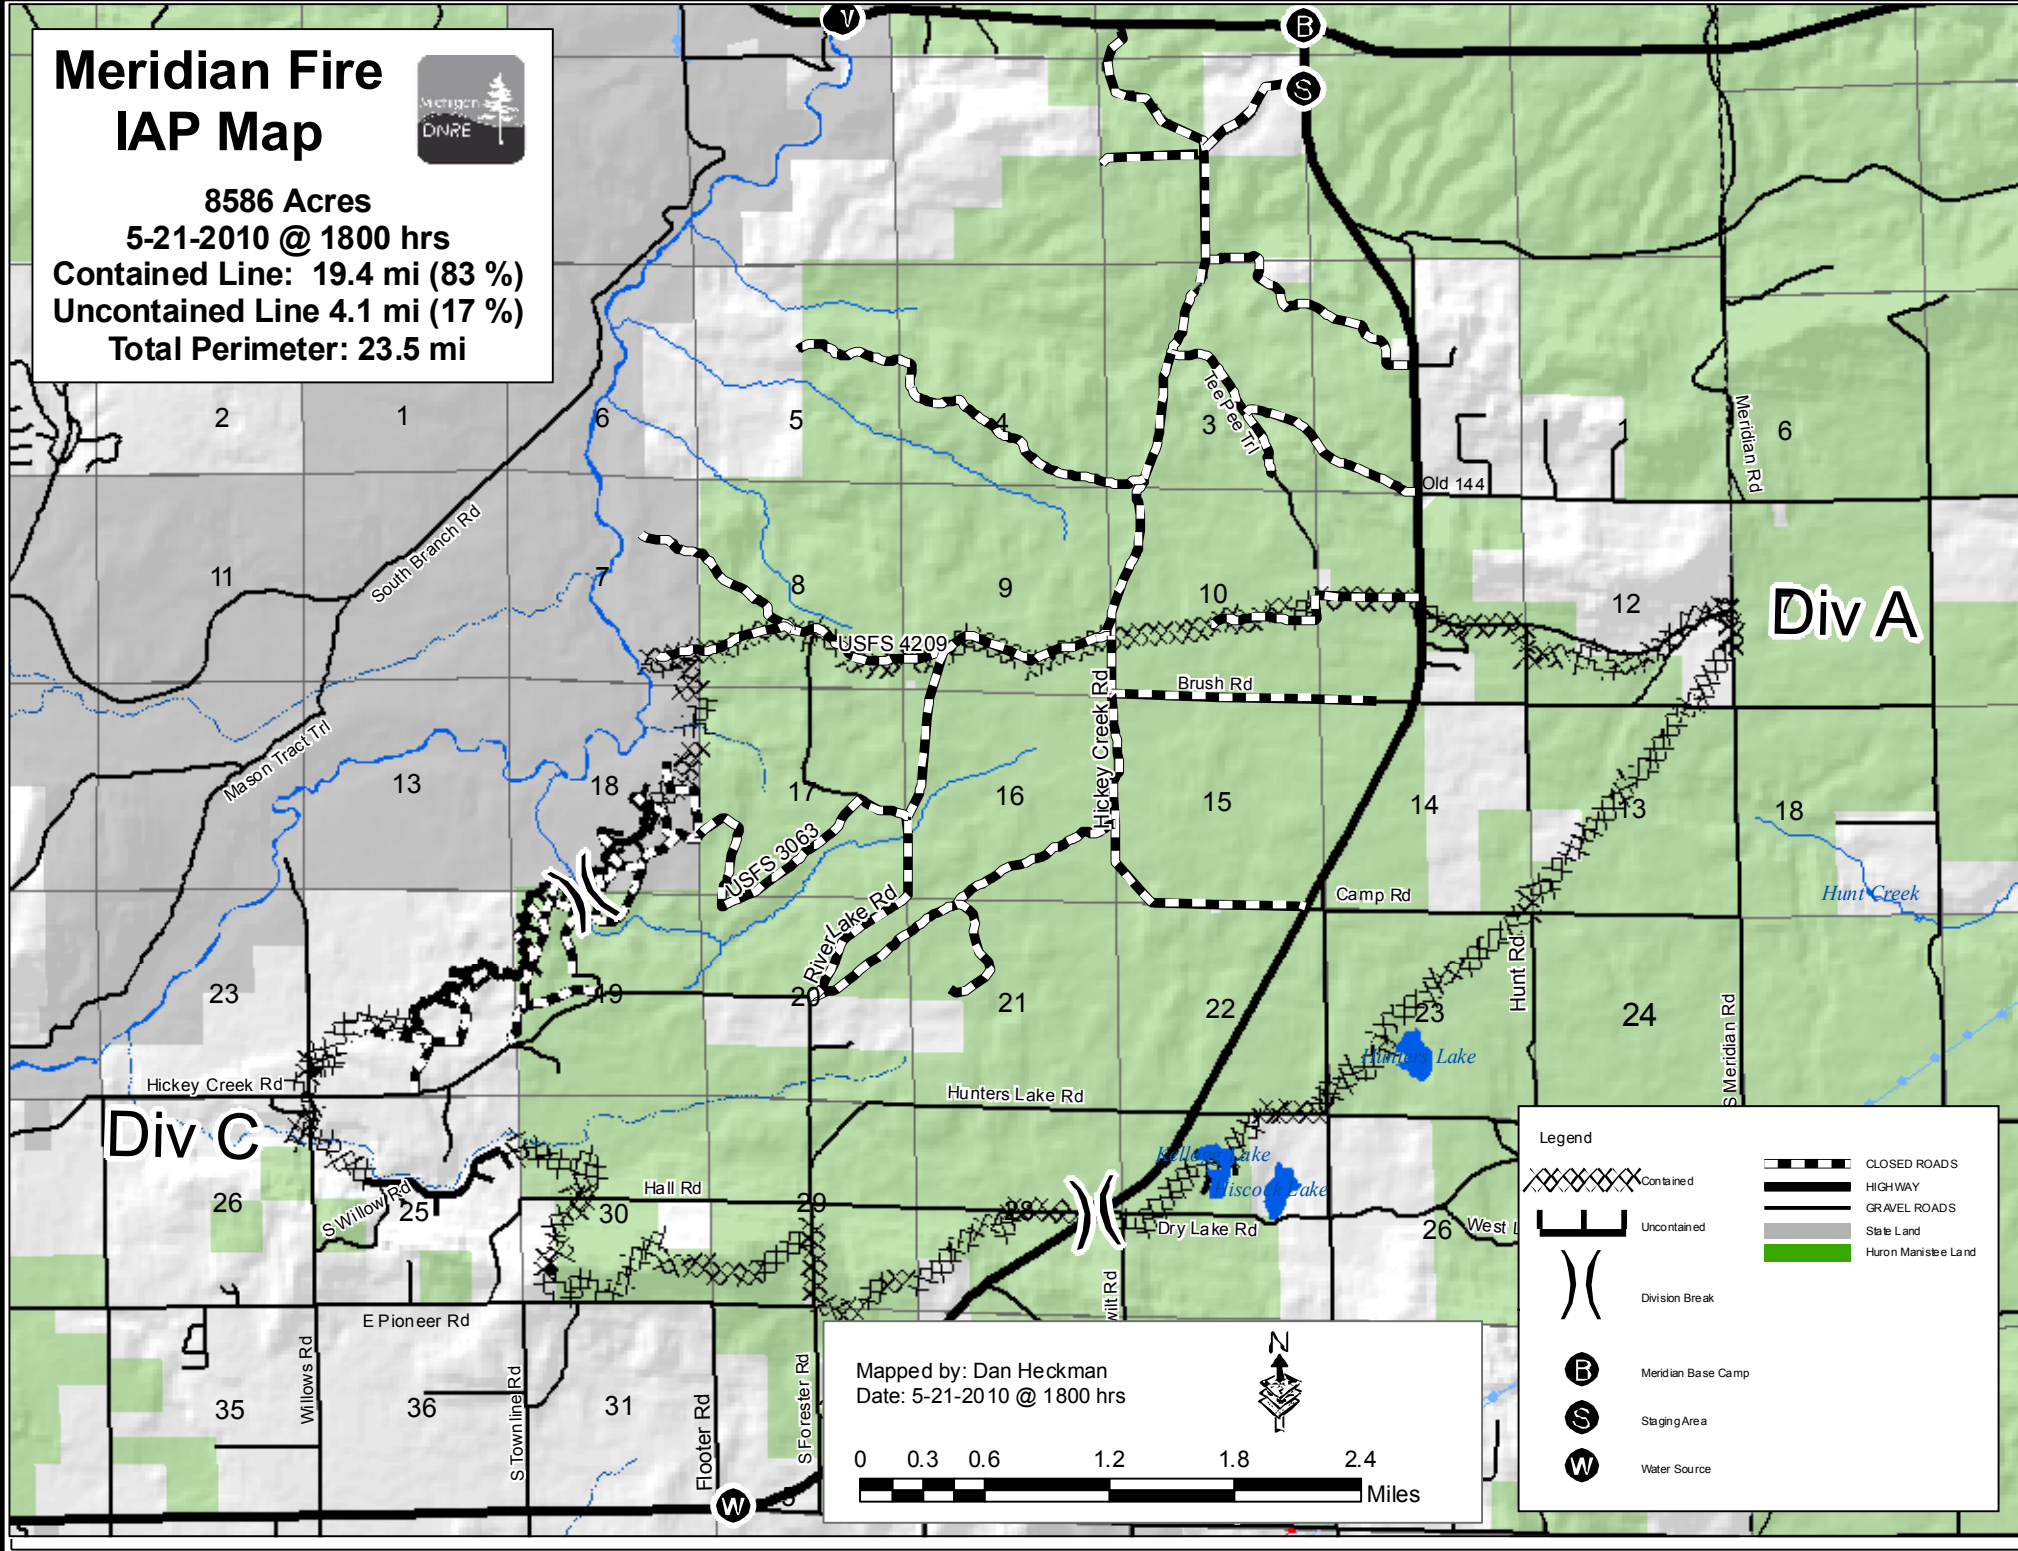

Meridian Fire IAP Map

8586 Acres
 5-21-2010 @ 1800 hrs
 Contained Line: 19.4 mi (83 %)
 Uncontained Line 4.1 mi (17 %)
 Total Perimeter: 23.5 mi

Div A

Div C

Legend

- Contained
- Uncontained
- Division Break
- Meridian Base Camp
- Staging Area
- Water Source
- CLOSED ROADS
- HIGHWAY
- GRAVEL ROADS
- State Land
- Huron Manistee Land

Mapped by: Dan Heckman
 Date: 5-21-2010 @ 1800 hrs

0 0.3 0.6 1.2 1.8 2.4 Miles